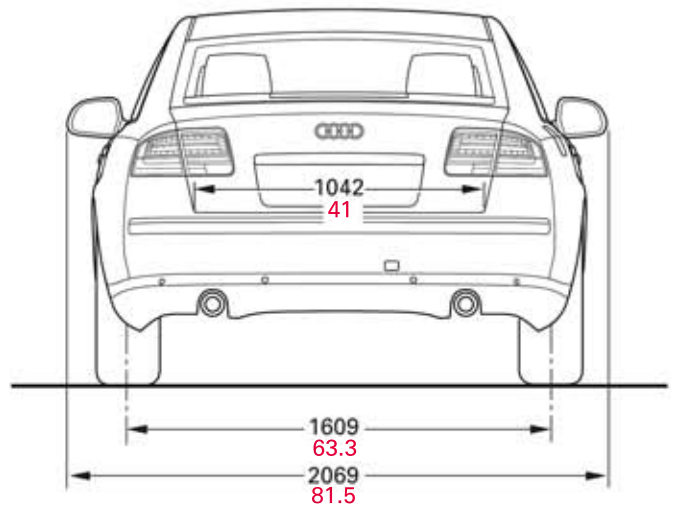

Audi A8

Dimensions
08/07

* maximum headroom
Dimensions in millimeters and inches
Dimensions of vehicle unloaded

Audi A8 L

Dimensions
08/07

* maximum headroom
Dimensions in millimeters and inches
Dimensions of vehicle unloaded