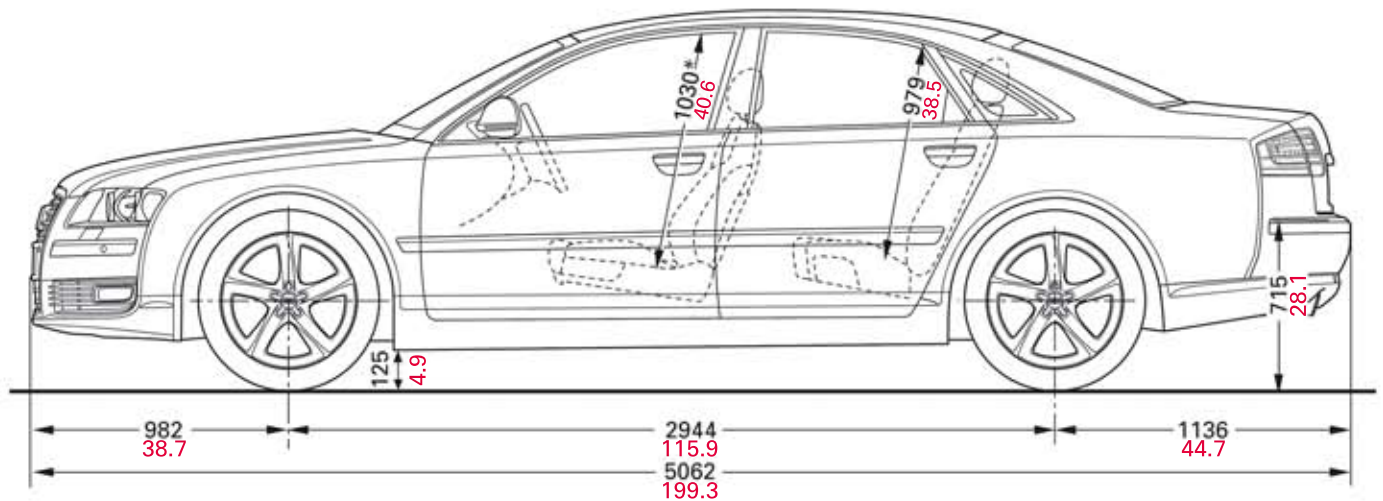

Audi A8

Dimensions
08/07

* maximum headroom
Dimensions in millimeters and inches
Dimensions of vehicle unloaded

Audi A8 L

Dimensions
08/07

* maximum headroom
Dimensions in millimeters and inches
Dimensions of vehicle unloaded