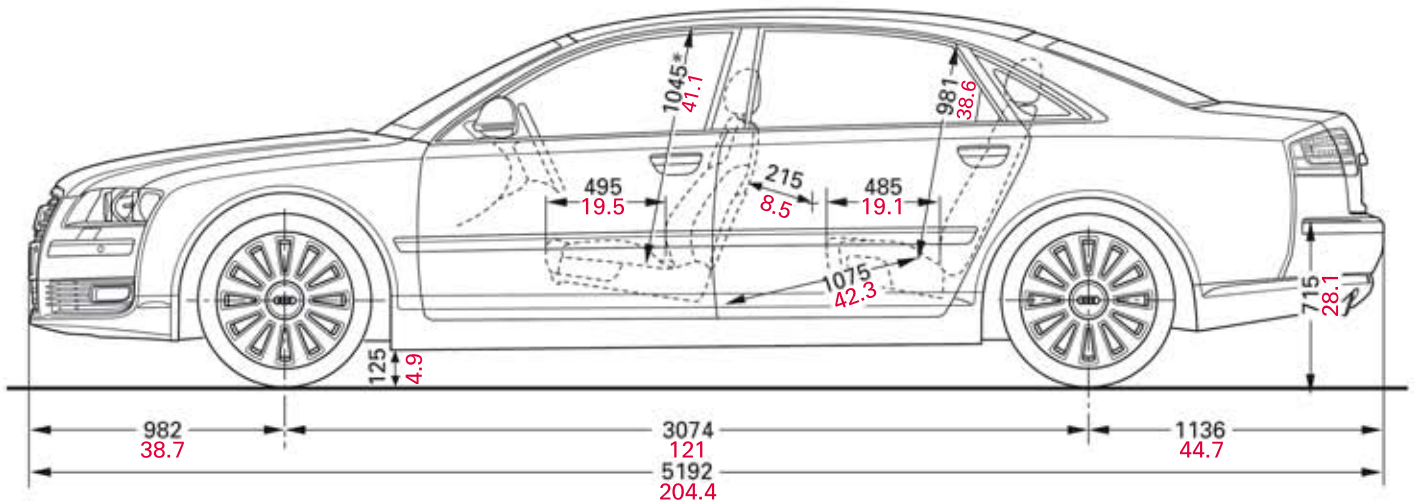

Audi A8

Dimensions
08/07

* maximum headroom
Dimensions in millimeters and inches
Dimensions of vehicle unloaded

Audi A8 L

Dimensions
08/07

* maximum headroom
Dimensions in millimeters and inches
Dimensions of vehicle unloaded