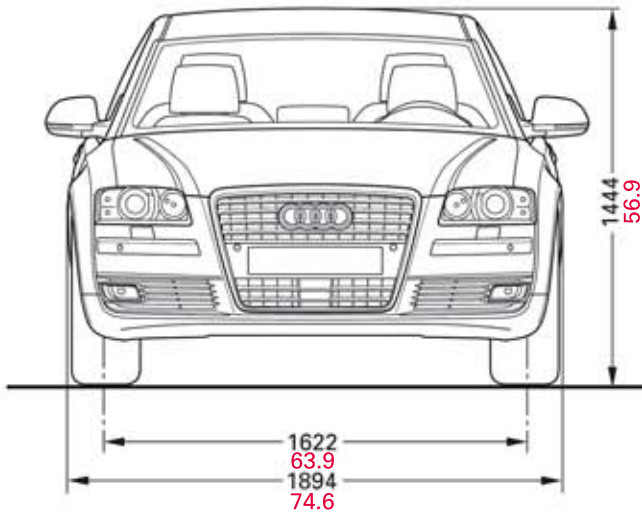

Audi A8

Dimensions
08/07

* maximum headroom
Dimensions in millimeters and inches
Dimensions of vehicle unloaded

Audi A8 L

Dimensions
08/07

* maximum headroom
Dimensions in millimeters and inches
Dimensions of vehicle unloaded