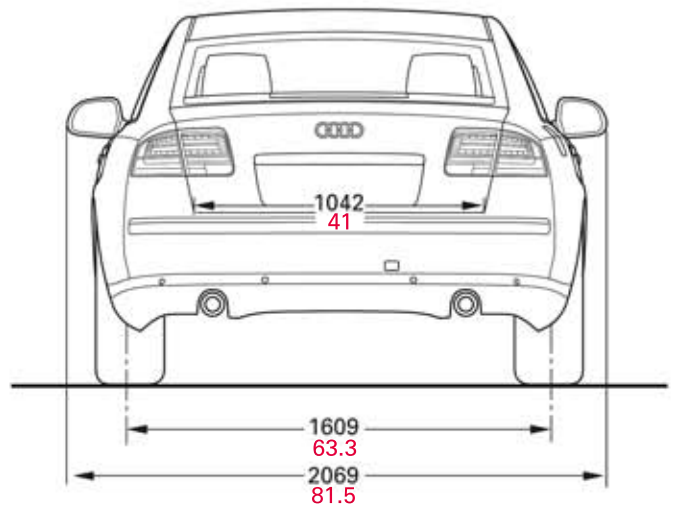

Audi A8

Dimensions
08/07

* maximum headroom
Dimensions in millimeters and inches
Dimensions of vehicle unloaded

Audi A8 L

Dimensions
08/07

* maximum headroom
Dimensions in millimeters and inches
Dimensions of vehicle unloaded