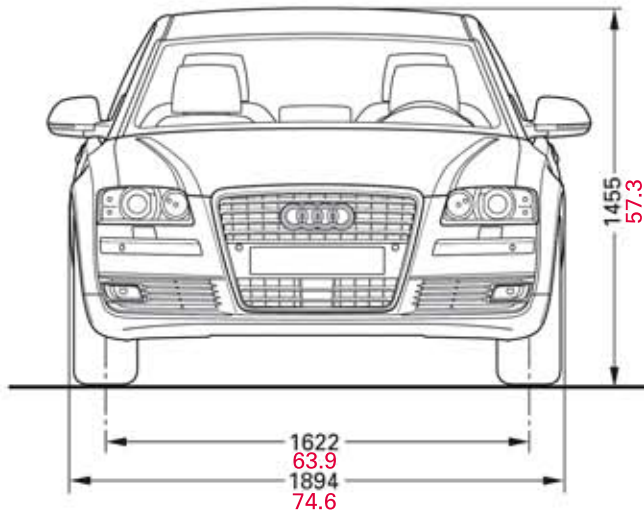

Audi A8

Dimensions
08/07

* maximum headroom
Dimensions in millimeters and inches
Dimensions of vehicle unloaded

Audi A8 L

Dimensions
08/07

* maximum headroom
Dimensions in millimeters and inches
Dimensions of vehicle unloaded