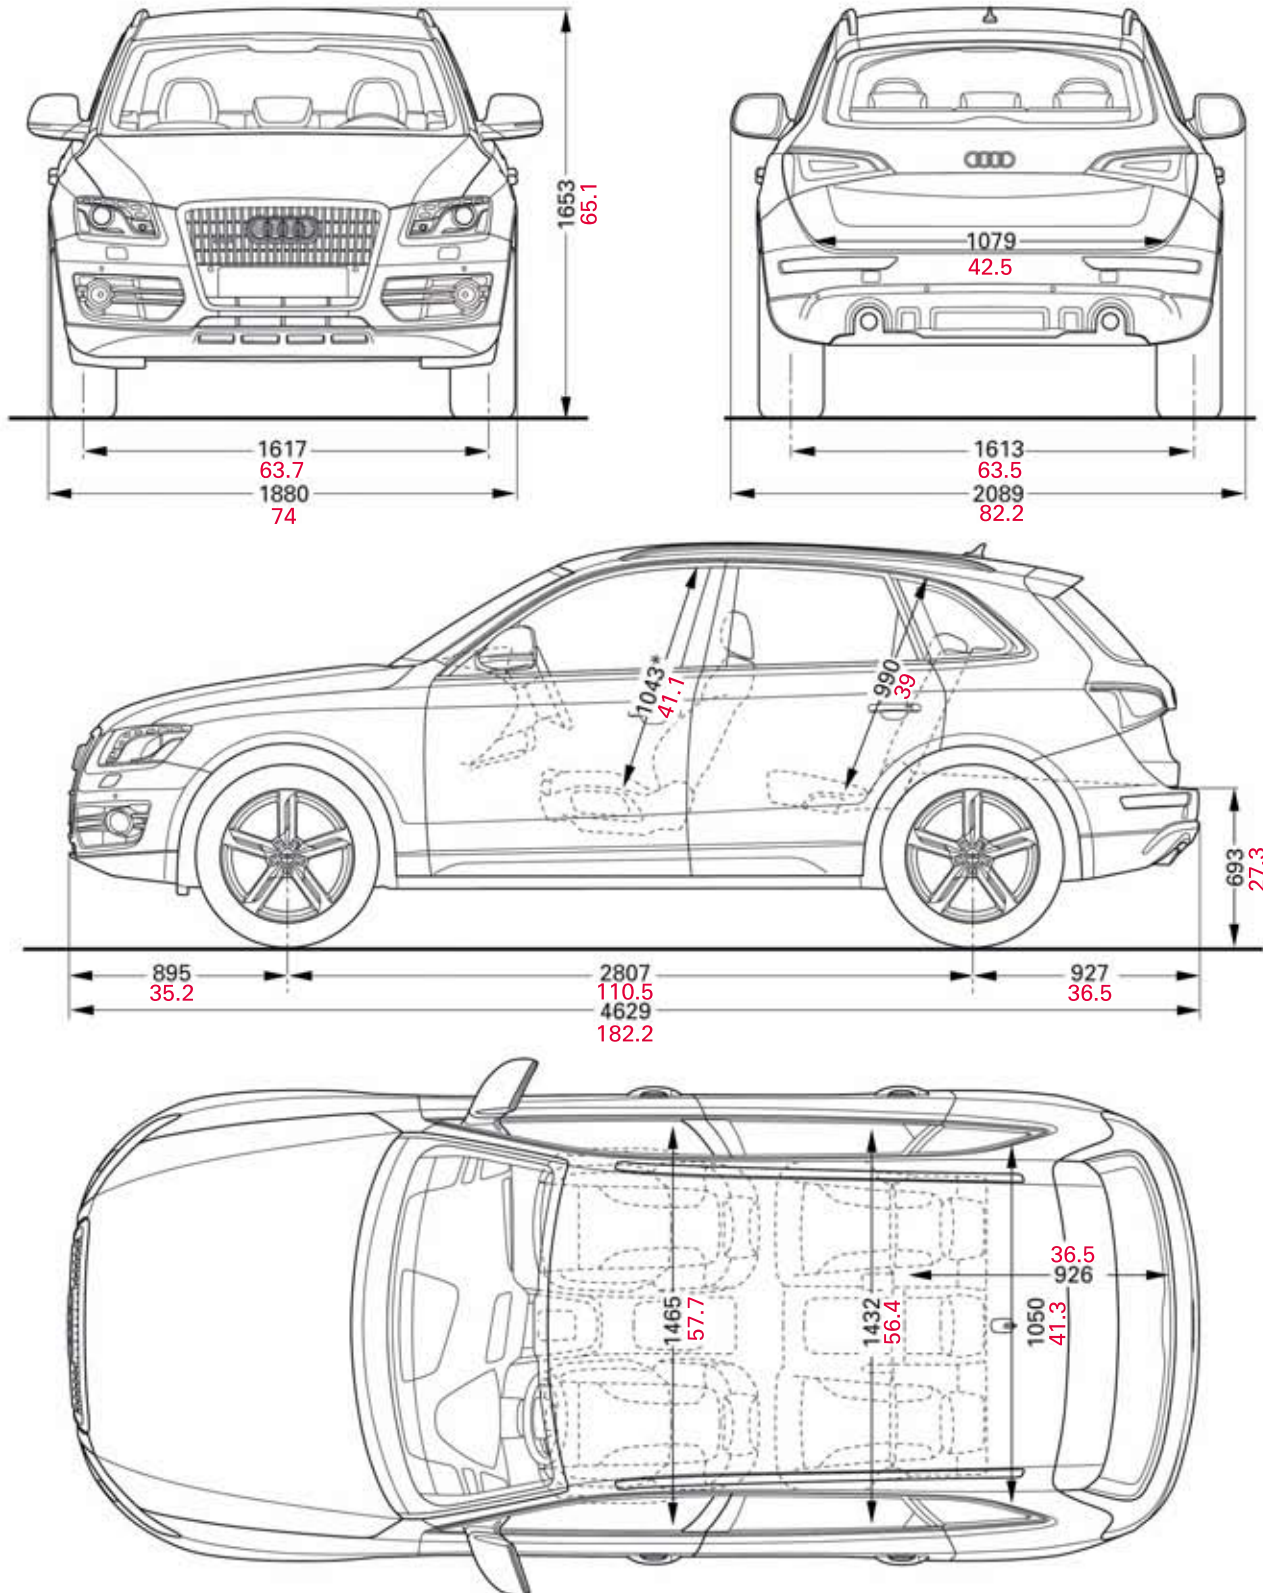

# Audi Q5

Dimensions  
04/08

\* maximum headroom  
Dimensions in millimeters and inches  
Dimensions of vehicle unloaded