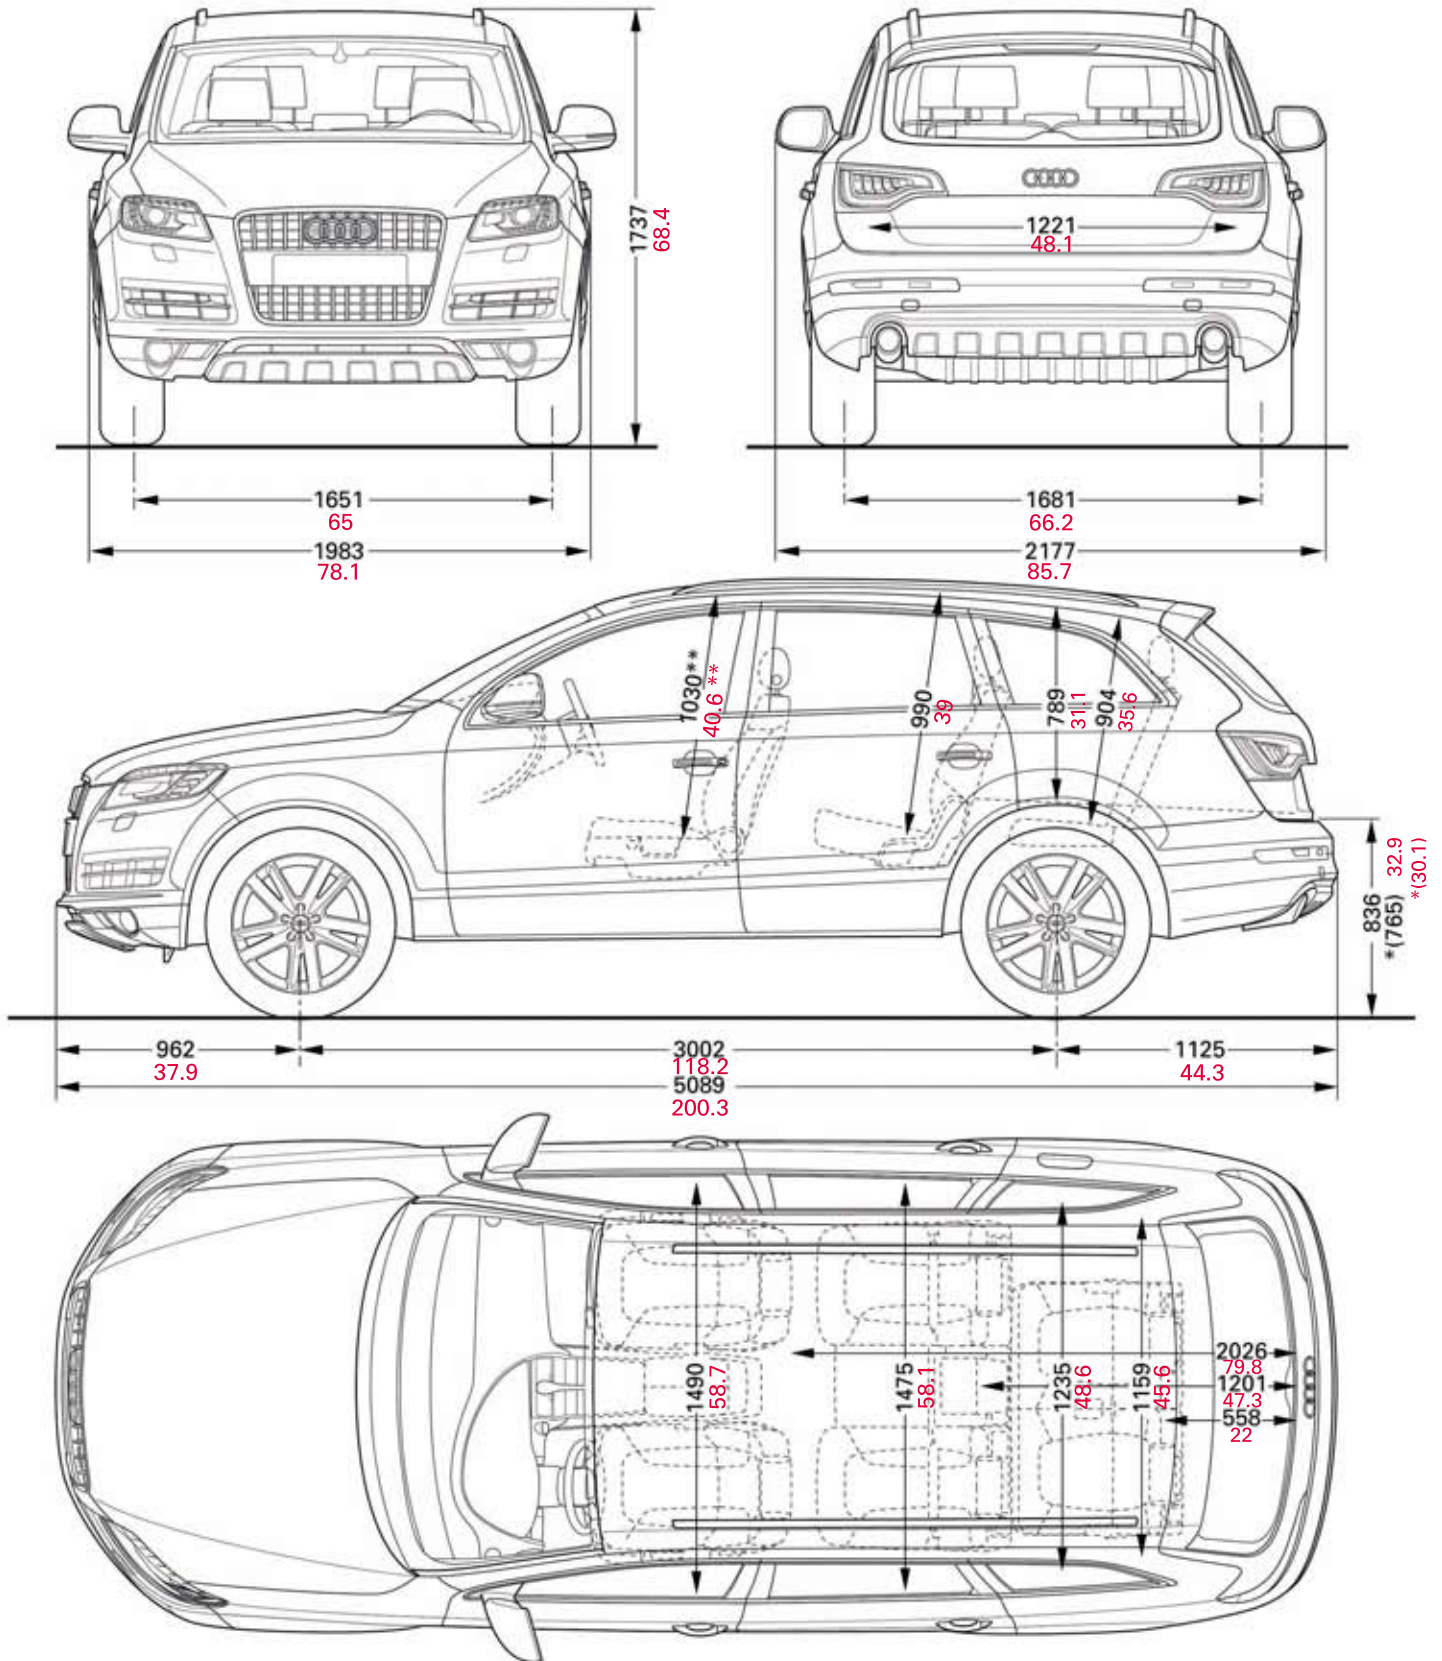

Audi Q7

Dimensions
04/09

* Air Suspension "Load Level" ** Maximum headroom
 Dimensions in millimeters and inches Dimensions of vehicle unloaded