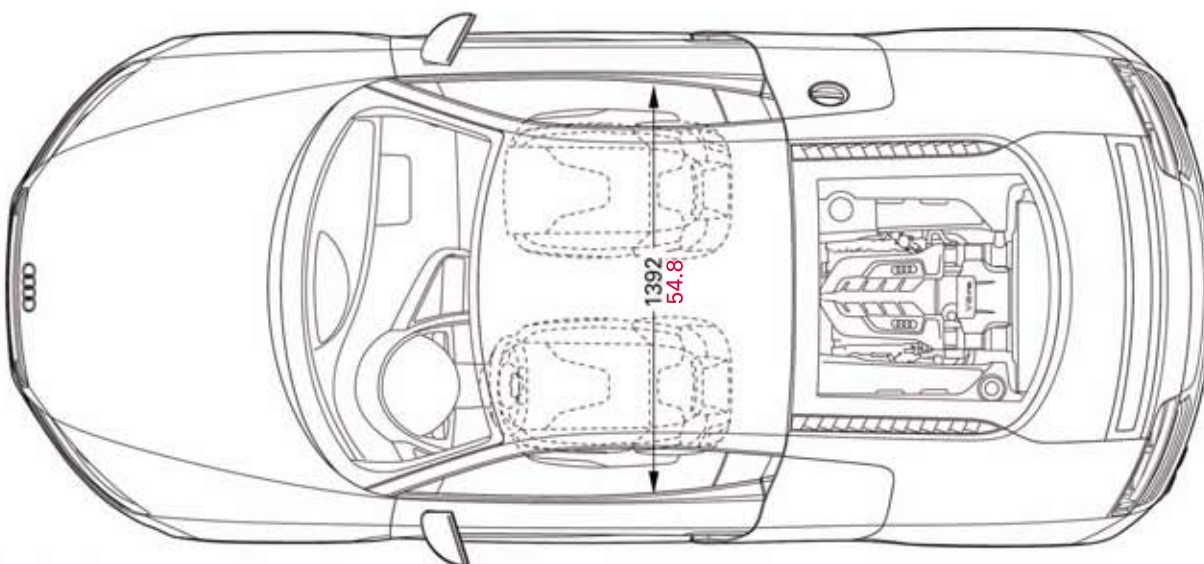

Audi R8 4.2 FSI quattro

Audi

Dimensions

11/08

* maximum headroom

Dimensions in millimeters and inches

Dimensions of vehicle unloaded