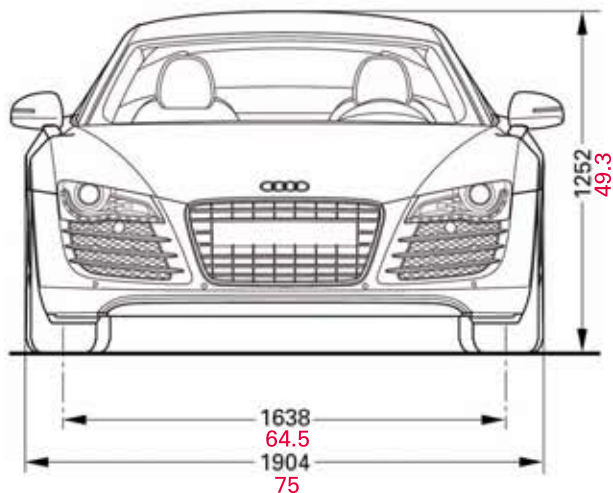

Audi R8 4.2 FSI quattro

Audi

Dimensions

11/08

* maximum headroom

Dimensions in millimeters and inches

Dimensions of vehicle unloaded