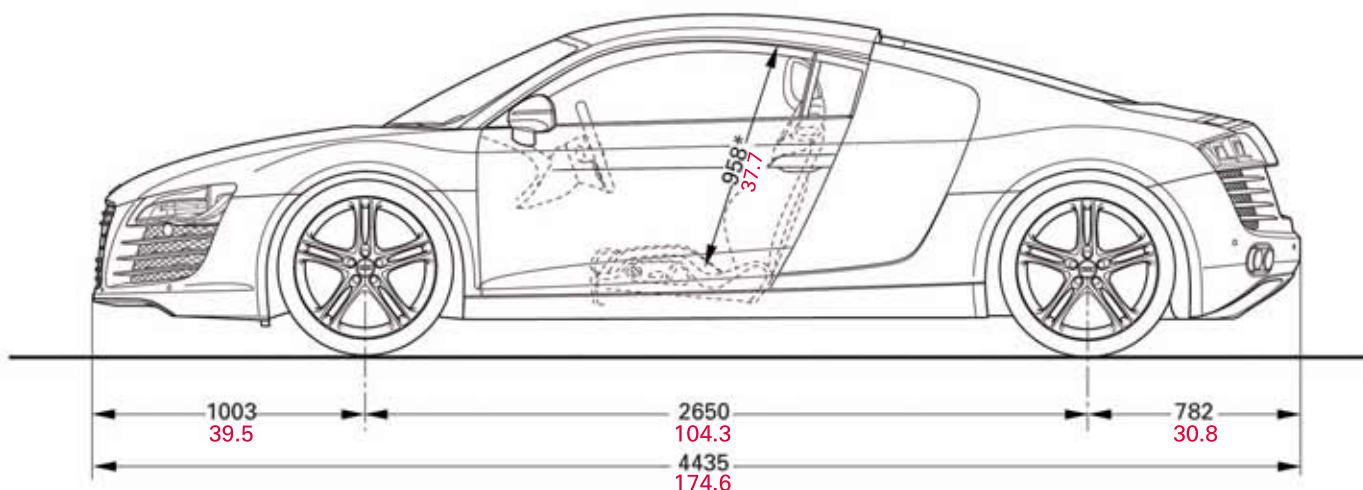

Audi R8 4.2 FSI quattro

Audi

Dimensions

11/08

* maximum headroom

Dimensions in millimeters and inches

Dimensions of vehicle unloaded