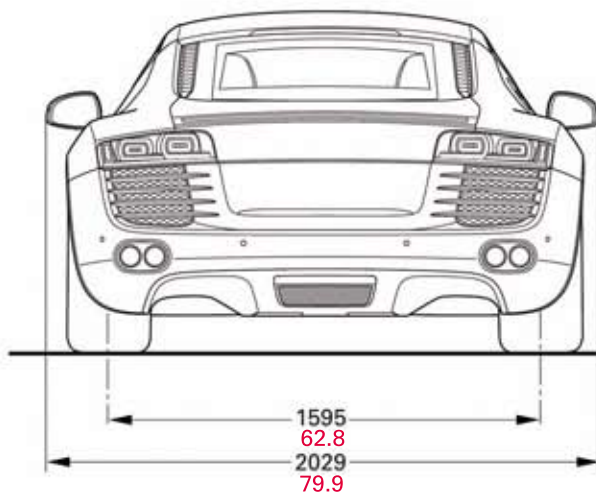

Audi R8 4.2 FSI quattro

Audi

Dimensions

11/08

* maximum headroom

Dimensions in millimeters and inches

Dimensions of vehicle unloaded