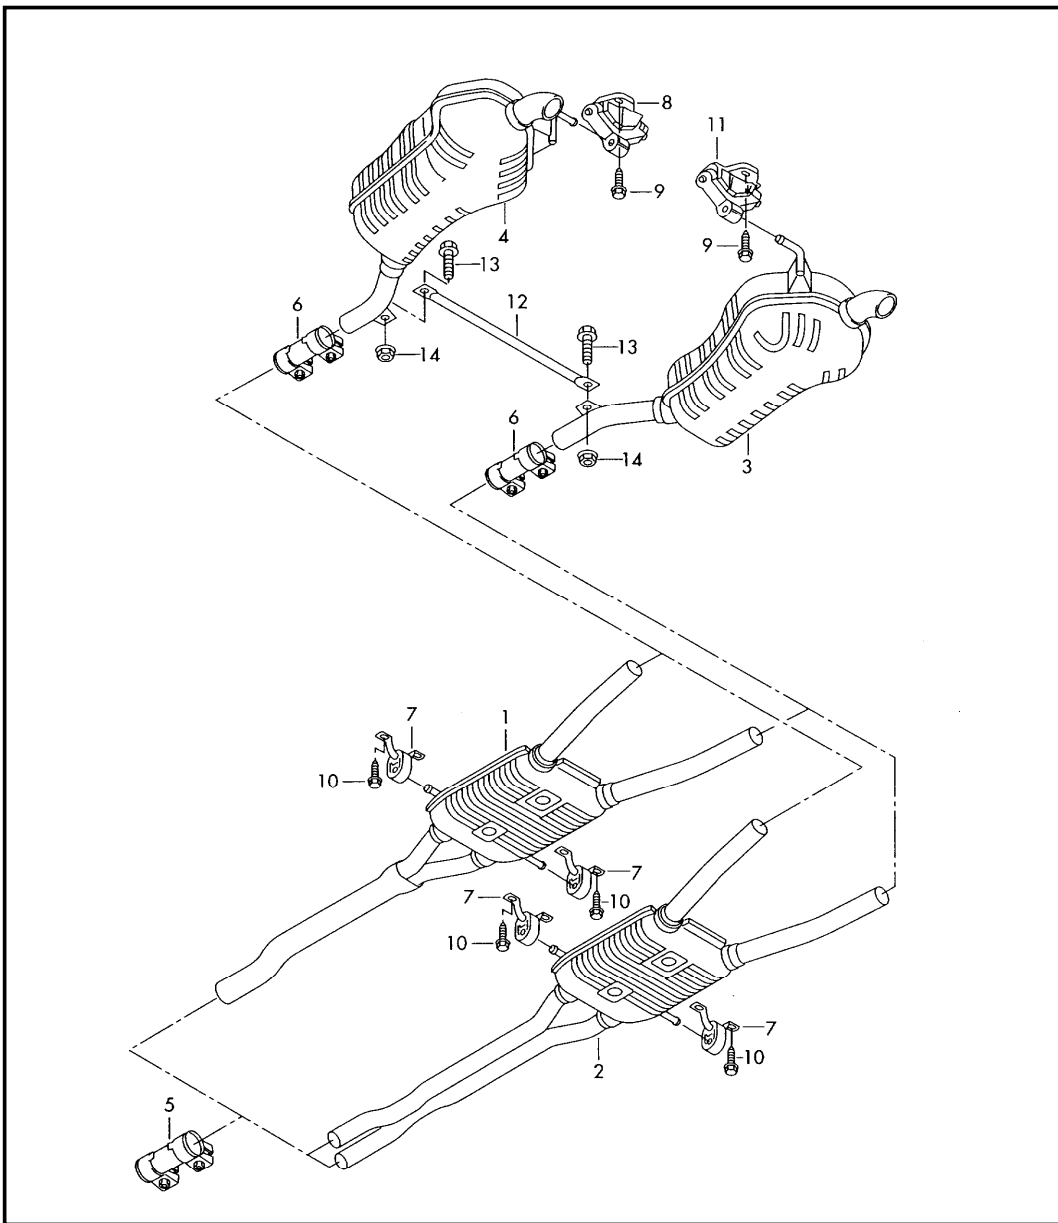

Model	Year	MG	SG	Illustration	Restrictions	UPD	20:38	01.01.2013		ETKA
A6Q	1999	2	53	253-87		622				

Pos	Part Number	Name	Remarks	Qty	Model
		middle exhaust muffler exhaust silencer, rear	4.2ltr.		8 cylinder: ART,AWN
2	b 4B3 253 409 A	middle exhaust muffler		1	
3	b 4B3 253 609 G	exhaust silencer, rear	right	1	
4	b 4B3 253 609 F	exhaust silencer, rear	left	1	
5	191 253 141 F	dual clamp	50	2	
6	191 253 141 F	dual clamp	50	2	
7	8E0 253 144 J	bracket		2	
8	4B0 253 144 K	bracket		1	
9	+ N 101 559 01	bolt, hex. hd. with shoulder	M8X20	4	
10	+ N 019 530 3	bolt, hex. hd. with shoulder	M8X25	4	
11	4B0 253 144 J	bracket	right	1	
12	4B3 253 521	cross support		1	
13	+ N 101 559 01	bolt, hex. hd. with shoulder	M8X20	2	