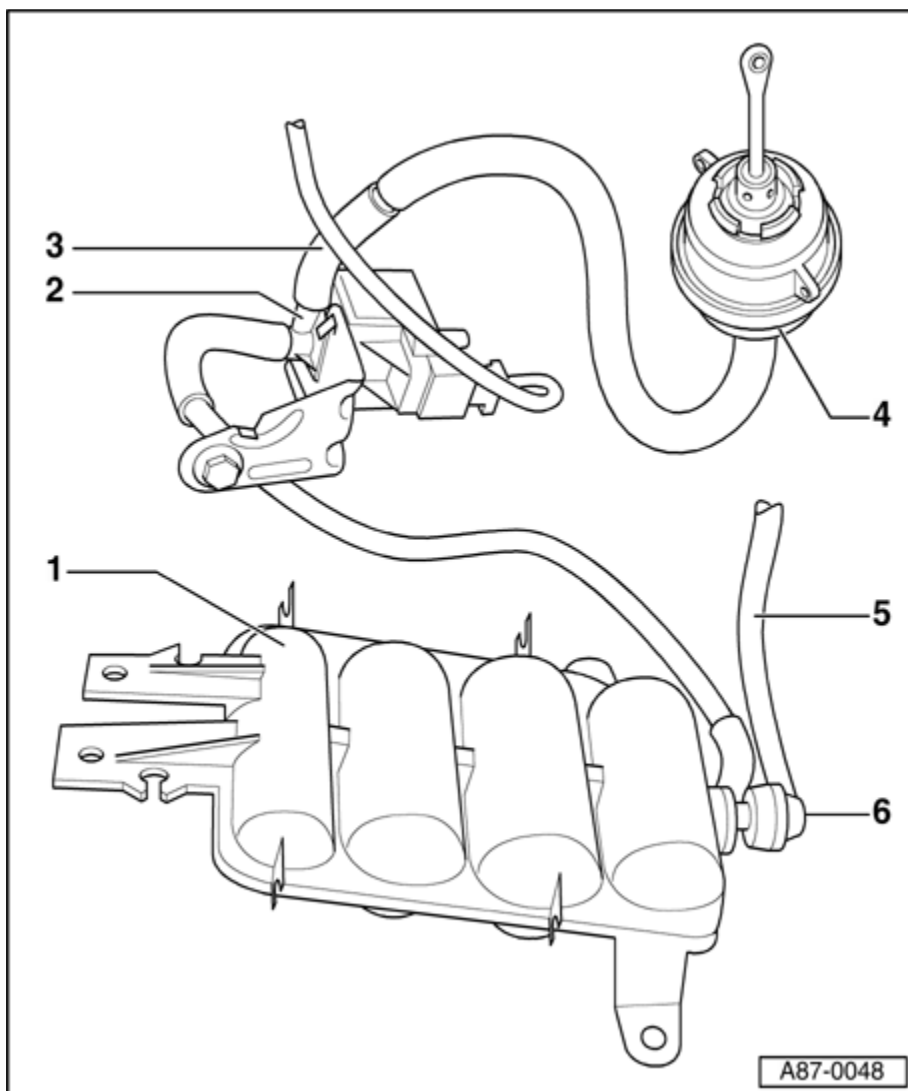

Audi > B5 Platform > 1996 - 2002
Heating & Air Conditioning
87 - Air conditioning

Vacuum system, hose layout

Note:

Testing vacuum system => page [87-174](#).

1 - Vacuum reservoir

♦ Removing and installing => page [87-175](#)

2 - Two-way valve for fresh/ recirculating air flap -N63-

♦ Removing and installing => page [87-129](#)

3 - Restrictor

4 - Fresh/recirculating air flap vacuum unit

* Removing and installing => page [87-173](#)

5 - Vacuum supply hose from engine

6 - One-way valve

* Removing and installing => page [87-175](#)