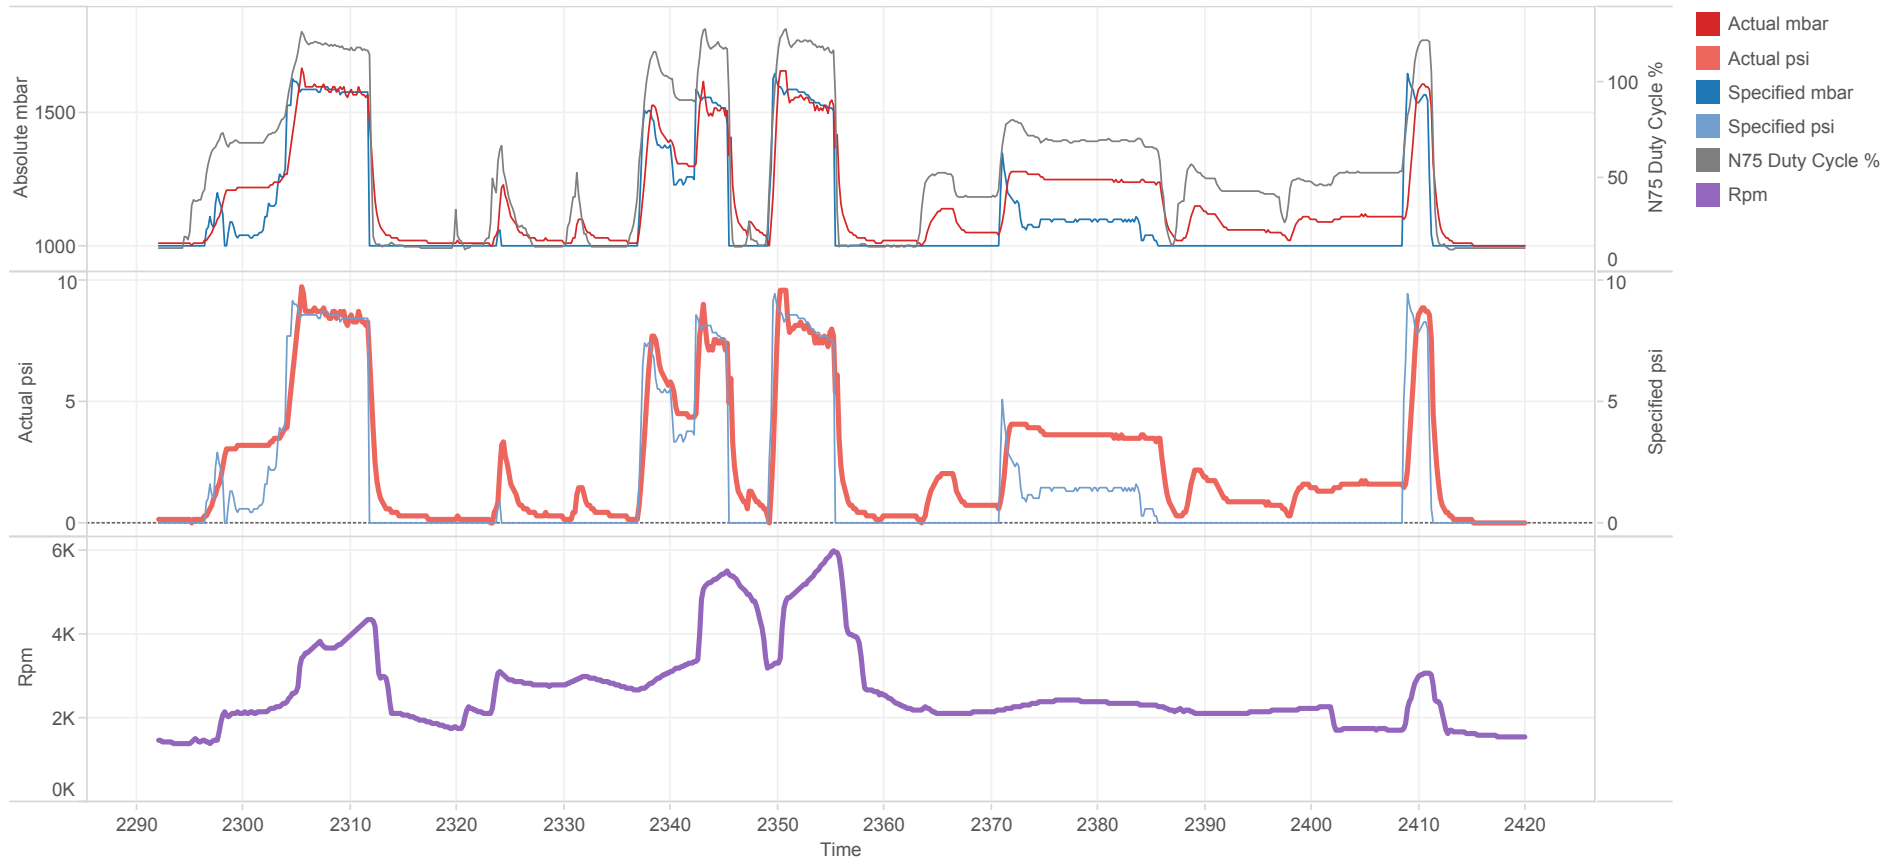

# afterWG

The trends of Actual mbar, Specified mbar, N75 Duty Cycle %, Actual psi, Specified psi, Rpm, N75 Duty Cycle %, Actual psi, Specified psi and Rpm for Time. Color shows details about Actual mbar, Specified mbar, N75 Duty Cycle %, Actual psi, Specified psi and Rpm. The view is filtered on Time, which ranges from 2292.0 to 2420.0.