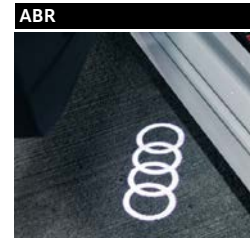

2018 S4 Sedan

Port Installed Accessories

PREMIUM PLUS	PRESTIGE	PORT INSTALLED ACCESSORY DESCRIPTION	OPTION CODE	RETAIL
0	0	Audi Cargo Box - Collapsible fabric storage box for trunk with Audi rings logo	ALB	
0	0	Audi First Aid Kit	AFA	
0	0	Audi Guard Wheel Lock Kit	DWB	
0	0	Audi Beam-quattro (n/a with ABR) - Lower door trim LED light displaying "quattro" <i>(currently not available for ordering)</i>	ABQ	
0	0	Audi Beam-rings (n/a with ABQ) - Lower door trim LED light displaying Audi logo (4 rings) <i>(currently not available for ordering)</i>	ABR	
0	0	Audi Travel Space Base Carrier Bars with Storage Bag	DBS	
0	0	Rear Load Edge Paint Protection Film	DLE	
0	0	Carbon Fiber Trunk Lid Spoiler (n/a with CSE, CSF) <i>(currently not available for ordering)</i>	CSD	
0	0	Carbon Fiber Package - Spoiler & Mirror Caps (w/ side assist) (req. PNY or WPT, n/a with CSD, CSF) <i>(currently not available for ordering)</i>	CSE	
0	-	Carbon Fiber Package - Spoiler & Mirror Caps (w/o side assist) (n/a with PNY, WPT, CSD, or CSE) <i>(currently not available for ordering)</i>	CSF	
0	0	USB Cables - comes with one Lightning® & one micro USB straight head cable	LMC	

Specifications, equipment, options, and prices are subject to change without notice. Some items may be unavailable when vehicle is built.
Prices exclude destination charges, registration and retail delivery charges.

ISSUE DATE: 09/07/2016
REVISED DATE: 1/11/2016

RETURN TO TABLE OF CONTENTS