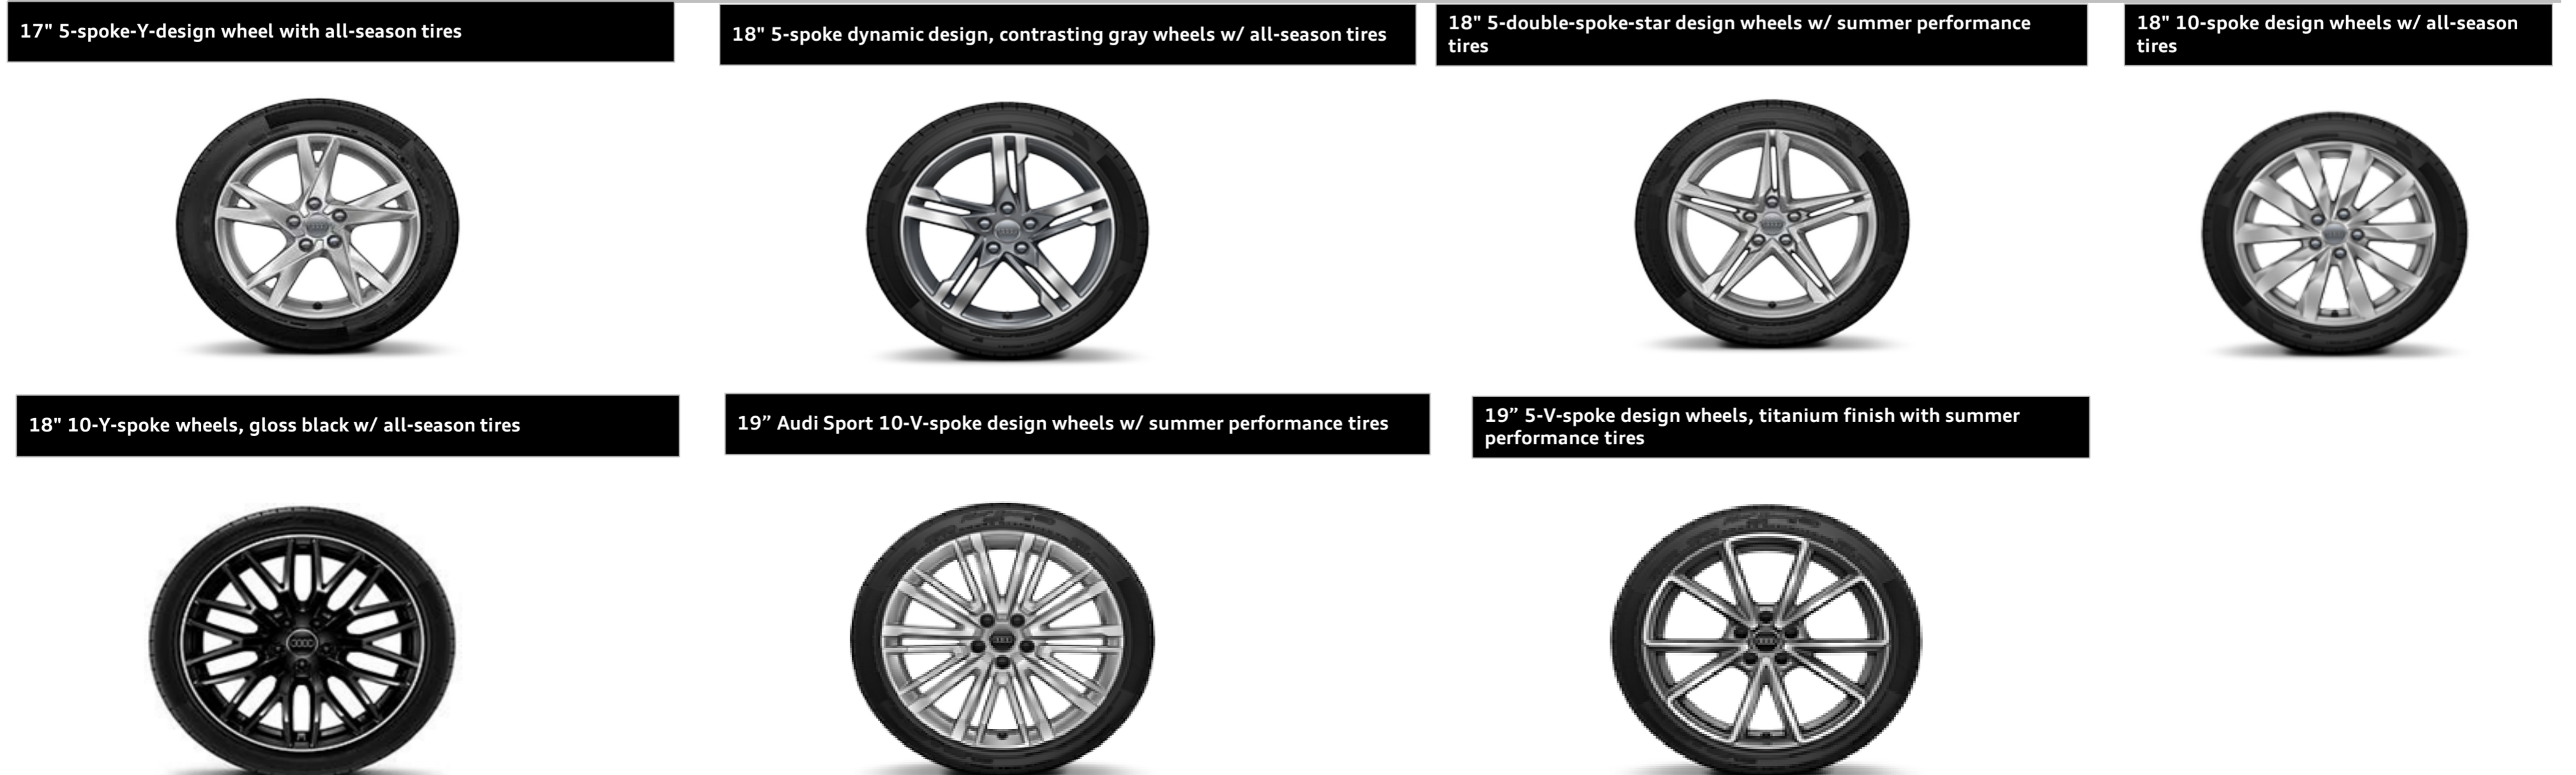

WHEELS

*Denotes Standard inlays and wheels for selected model
Please see Summer Performance Tire Disclaimer on the last page of this Guide