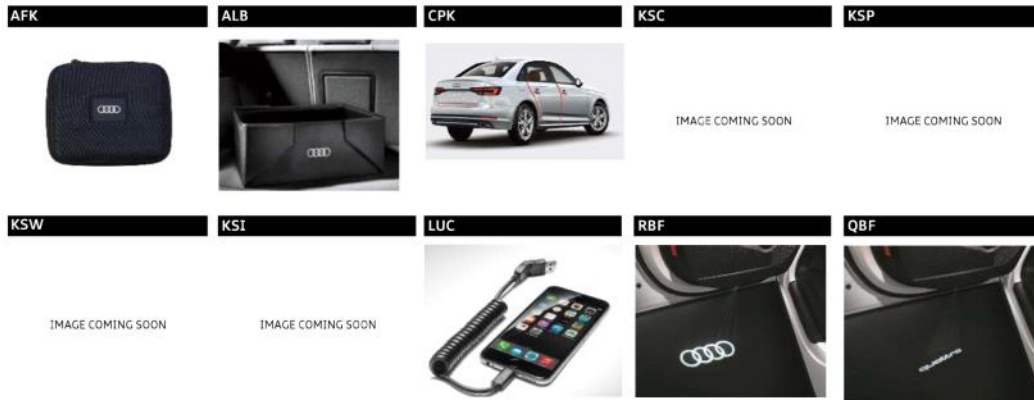

2019 A6 Sedan 3.0T Port Installed Accessories

PREMIUM	PREMIUM PLUS	PRESTIGE	PORT INSTALLED ACCESSORY DESCRIPTION	OPTION CODE	RETAIL
0	0	0	Audi First Aid Kit	AFK	$ 50
0	0	0	Audi Cargo Box - Collapsible fabric storage box for trunk with Audi rings logo	ALB	$ 75
0	0	0	Paint Protection: Rear load sill/door cup/door edge	CPK	$ 175
0	0	0	Audi Guard Cargo Mat "A6" Logo (n/a with KSP)	KSC	$ 170
0	0	0	Audi Guard Protection Kit - Includes All Weather Floor Mats, Cargo Mat, and Cleaning Cloth (n/a with KSM, KSC, KSI)	KSP	$ 310
0	0	0	Audi Guard Wheel Lock Kit	KSW	$ 105
0	0	0	Interior Protection Package - Includes All Weather Floor Mats & Touchscreen Cleaning Cloth (n/a with KSM, KSP)	KSI	$ 210
0	0	0	USB Cables - comes with one Lightning® & one type C USB angled head cable	LUC	$ 110
0	0	0	Audi Beam-Rings Front & Rear Doors (n/a with BRF, QAB) - Lower door trim LED light displaying Audi logo (4 rings)	RBF	$ 450
0	0	0	Audi Beam-quattro Front & Rear Doors (n/a with BRF, RAB) - Lower door trim LED light displaying "quattro"	QBF	$ 450

*Specifications, equipment, options, and prices are subject to change without notice. Some items may be unavailable when vehicle is built.
Prices exclude destination charges, registration and retail delivery charges.*

*ISSUE DATE: 7/11/2018
REVISED DATE:*

[RETURN TO TABLE OF CONTENTS](#)