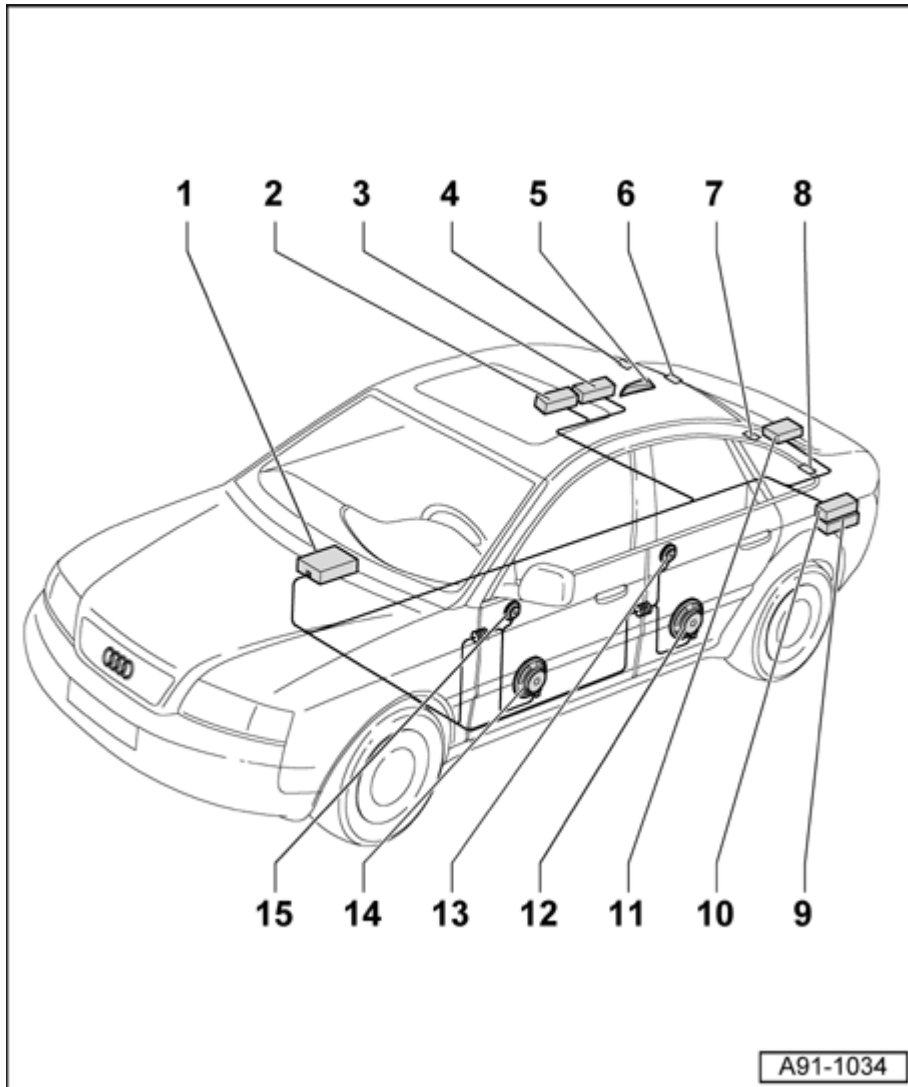

**Audi > C5 > 1998-2005
Communication
91 - Radio systems**

**Radio systems with Satellite Digital Audio Radio Service (SDARS) (Sedan),
component overview**

1 - Radio R

- In center console
- Removing and installing ⇒ ["Symphony" radio, removing and installing](#)

2 - Bass Speaker R100

- In right rear luggage compartment behind side trim
- Removing and installing [Bass Speaker R100 (Sedan), removing and installing](#)

3 - Amplifier R12 (only with "BOSE sound system")