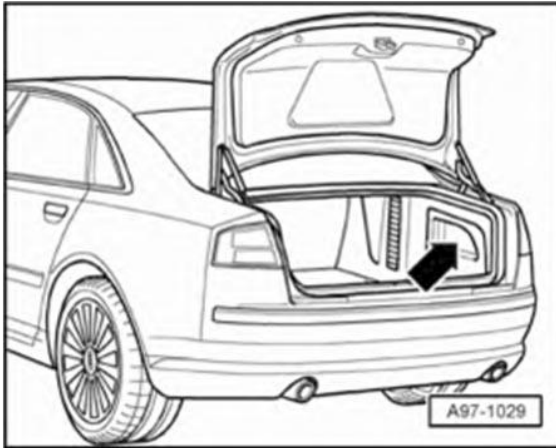

2007 Audi S8 Quattro

2007 AUDI A8 & S8

J540 Electronic Parking Brake Control Module

G00419305

Fig. 32: Right Side Of Trunk
Courtesy of AUDI OF AMERICA, INC.

J644 Energy Management Control Module

G00419306

Fig. 33: Right Side Of Trunk
Courtesy of AUDI OF AMERICA, INC.