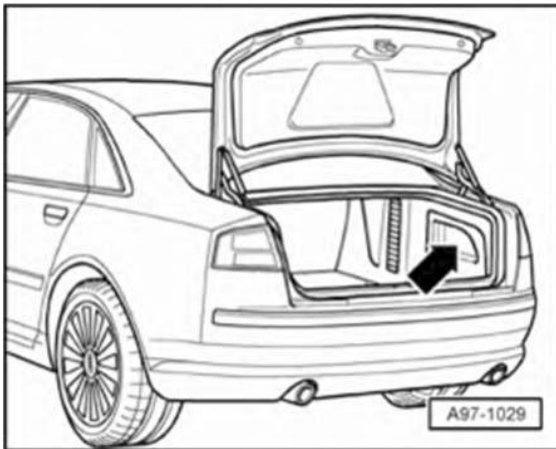

2007 Audi S8 Quattro

2007 AUDI A8 & S8

J540 Electronic Parking Brake Control Module

G00419305

Fig. 32: Right Side Of Trunk
Courtesy of AUDI OF AMERICA, INC.

J644 Energy Management Control Module

G00419306

Fig. 33: Right Side Of Trunk
Courtesy of AUDI OF AMERICA, INC.