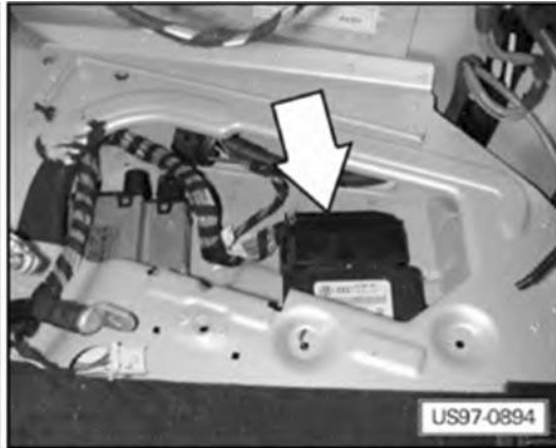

2007 Audi S8 Quattro

2007 AUDI A8 & S8

J540 Electronic Parking Brake Control Module

G00419305

Fig. 32: Right Side Of Trunk
Courtesy of AUDI OF AMERICA, INC.

J644 Energy Management Control Module

G00419306

Fig. 33: Right Side Of Trunk
Courtesy of AUDI OF AMERICA, INC.