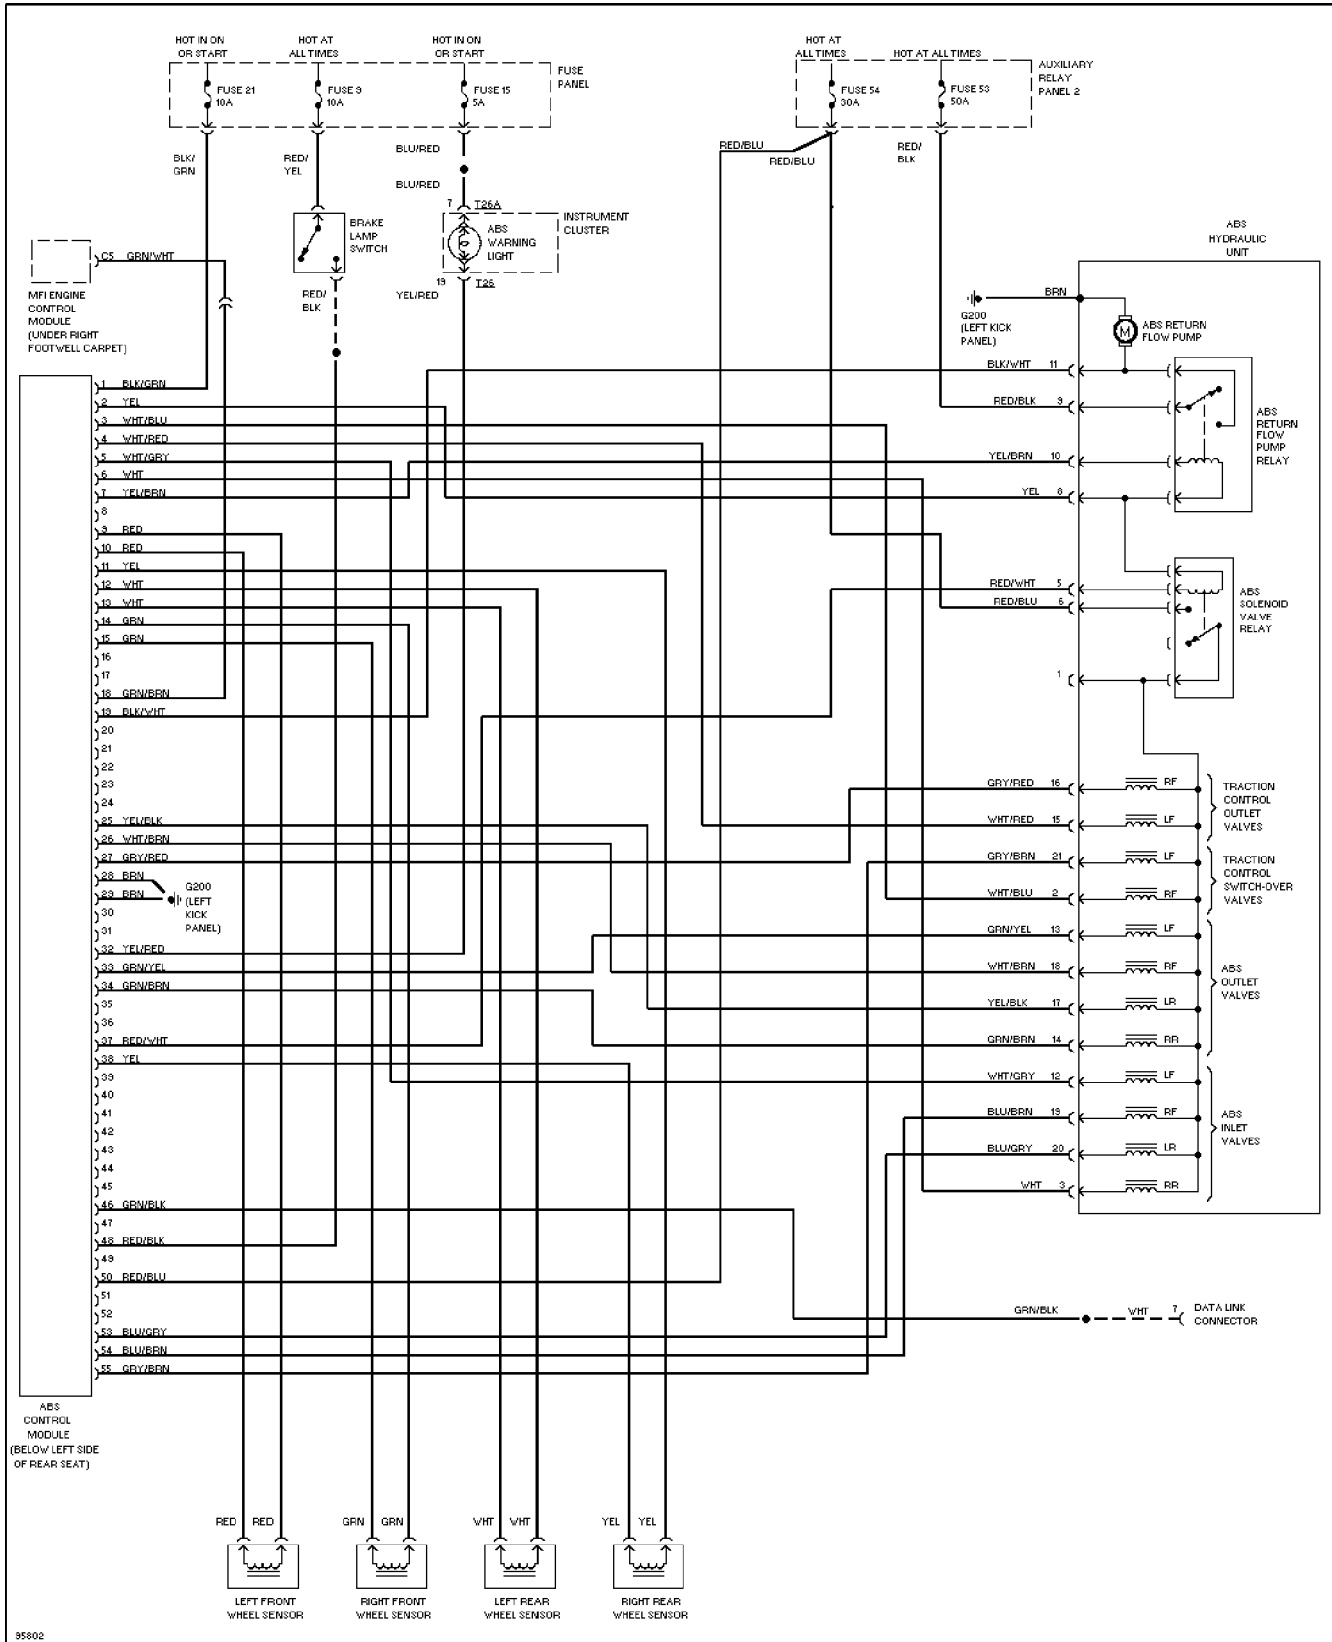

SYSTEM WIRING DIAGRAMS

Anti-lock Brake Circuits, FWD

1997 Audi A6

For DIAKOM-AUTO <http://www.diakom.ru> Taganrog support@diakom.ru (8634)315187

Copyright © 1998 Mitchell Repair Information Company, LLC

Thursday, November 02, 2000 11:45AM