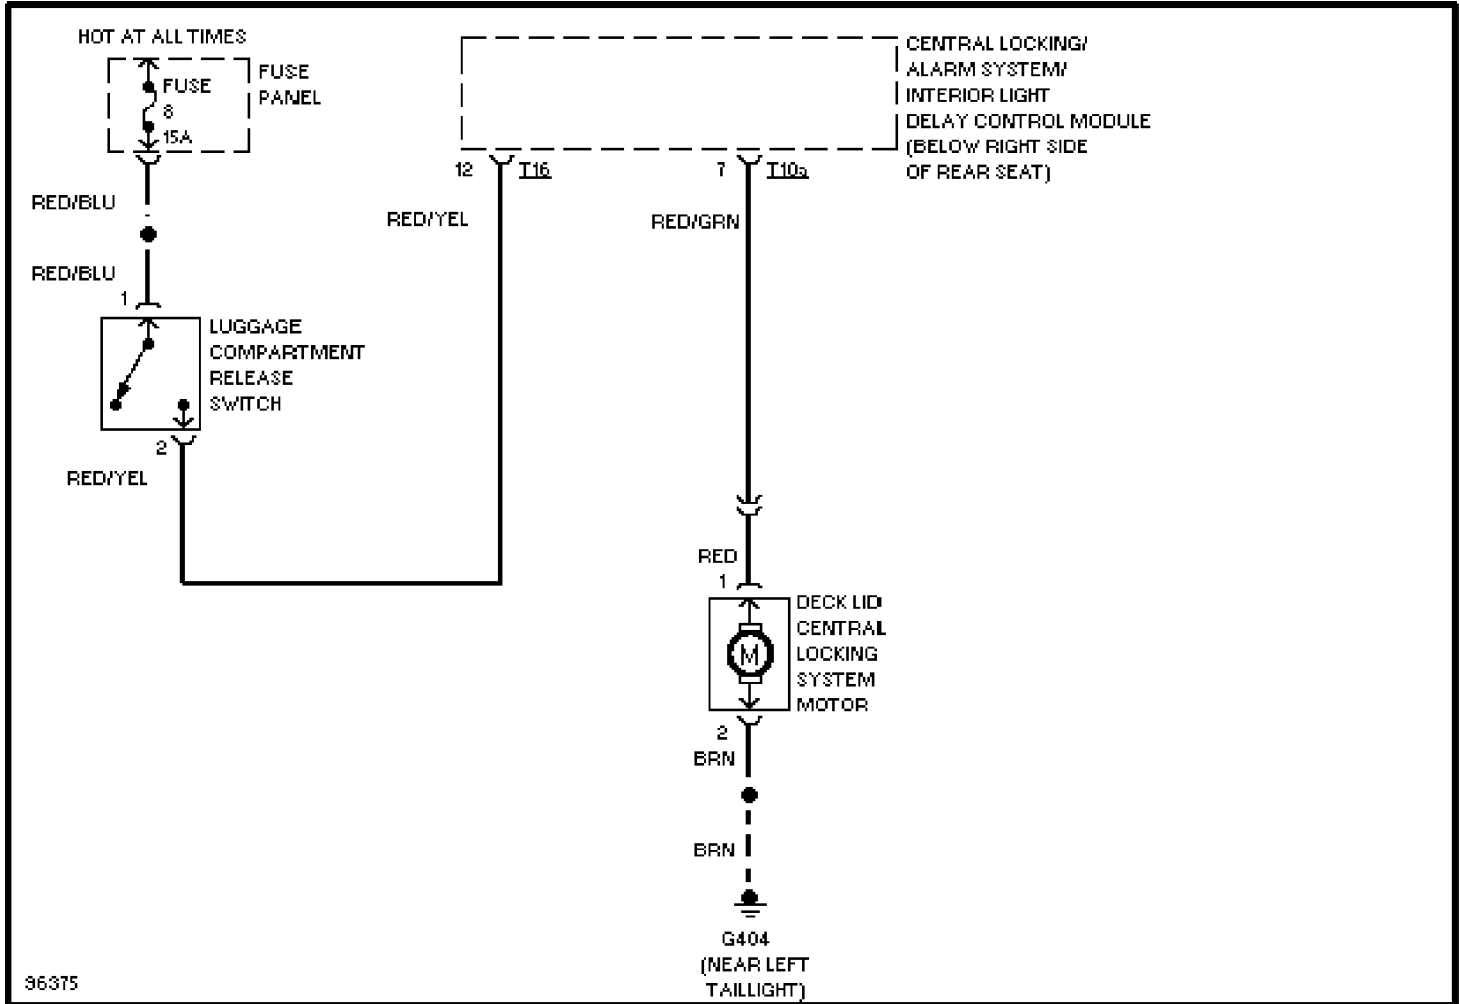

SYSTEM WIRING DIAGRAMS

Deck Lid Release Circuit

1997 Audi A6

For DIAKOM-AUTO <http://www.diakom.ru> Taganrog support@diakom.ru (8634)315187

Copyright © 1998 Mitchell Repair Information Company, LLC

Thursday, November 02, 2000 11:53AM