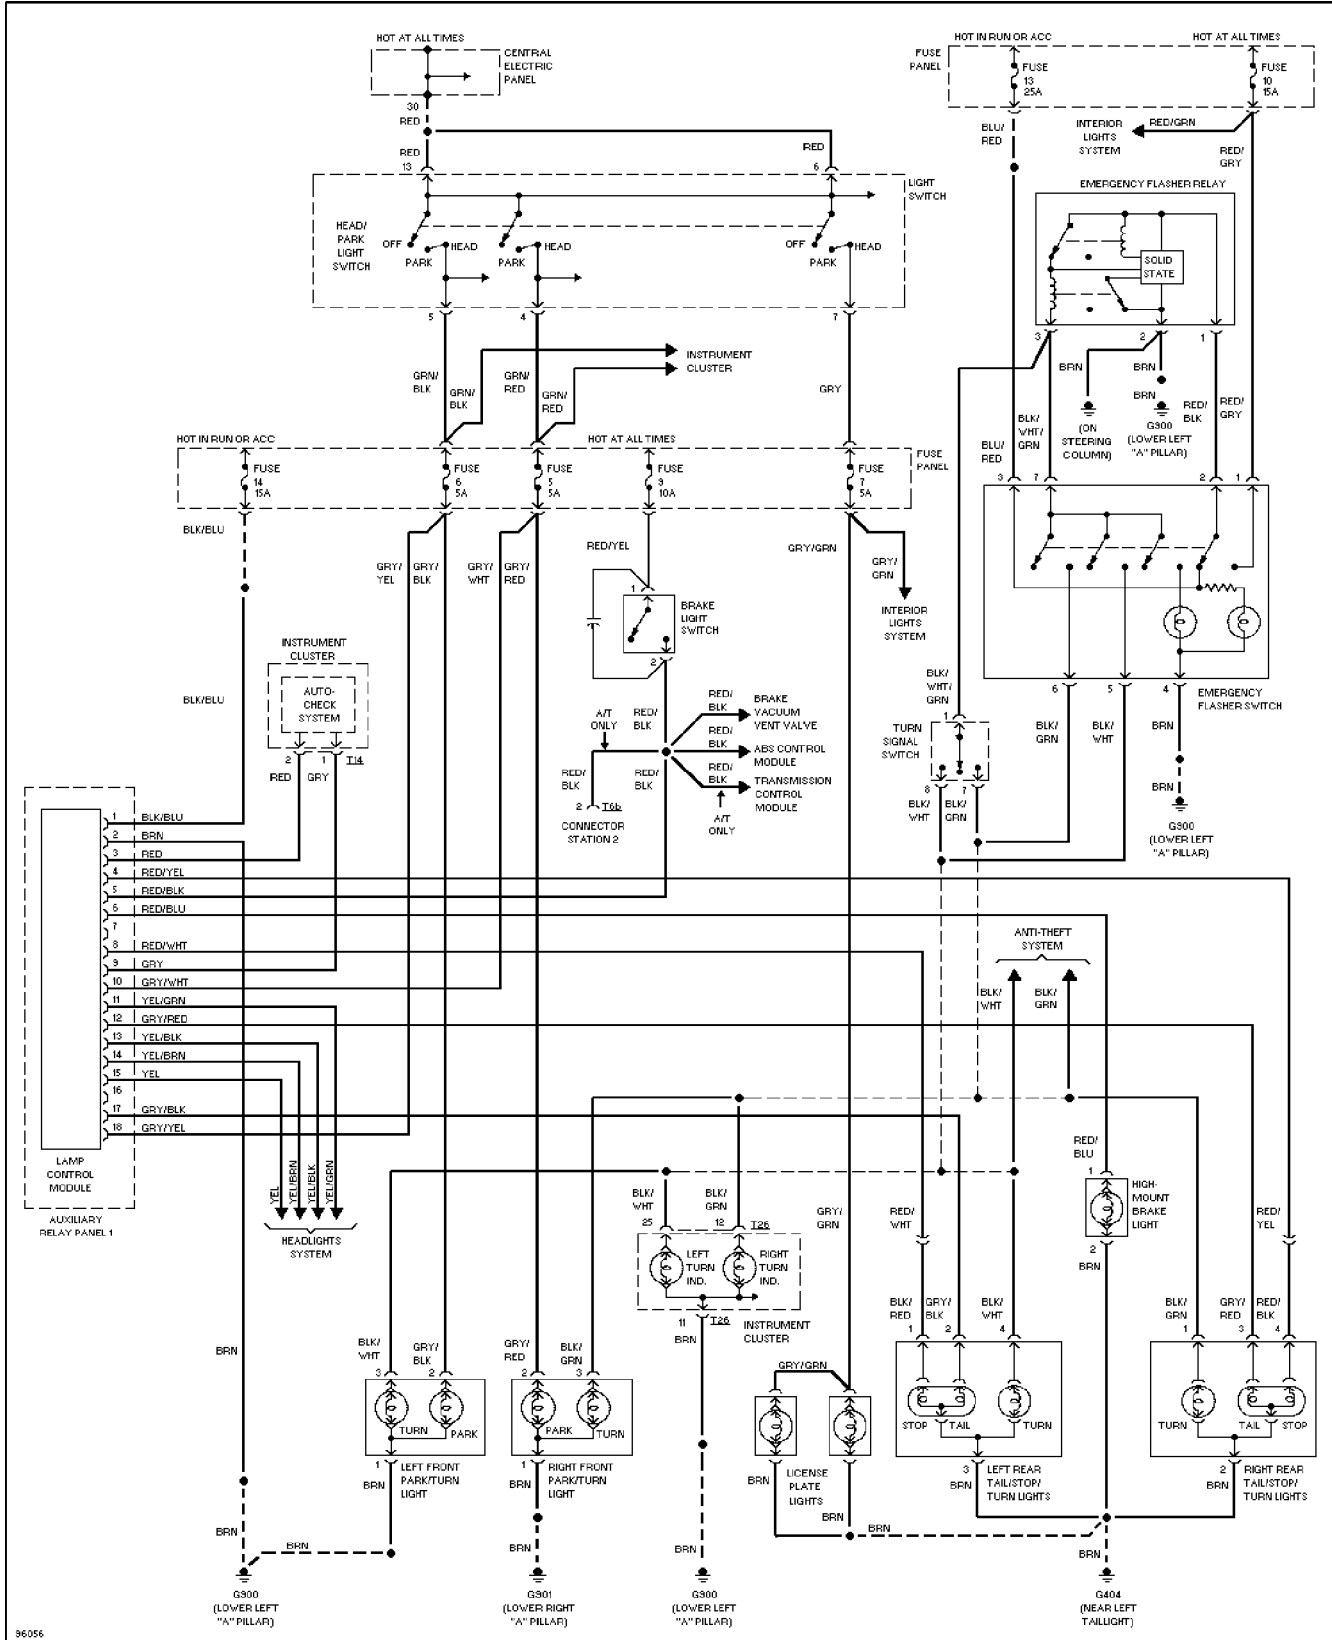

Thursday, November 02, 2000 11:48AM

SYSTEM WIRING DIAGRAMS

Exterior Lamps Circuit, W/O DRL

1997 Audi A6

For DIAKOM-AUTO <http://www.diakom.ru> Taganrog support@diakom.ru (8634)315187
 Copyright © 1998 Mitchell Repair Information Company, LLC
 Thursday, November 02, 2000 11:48AM