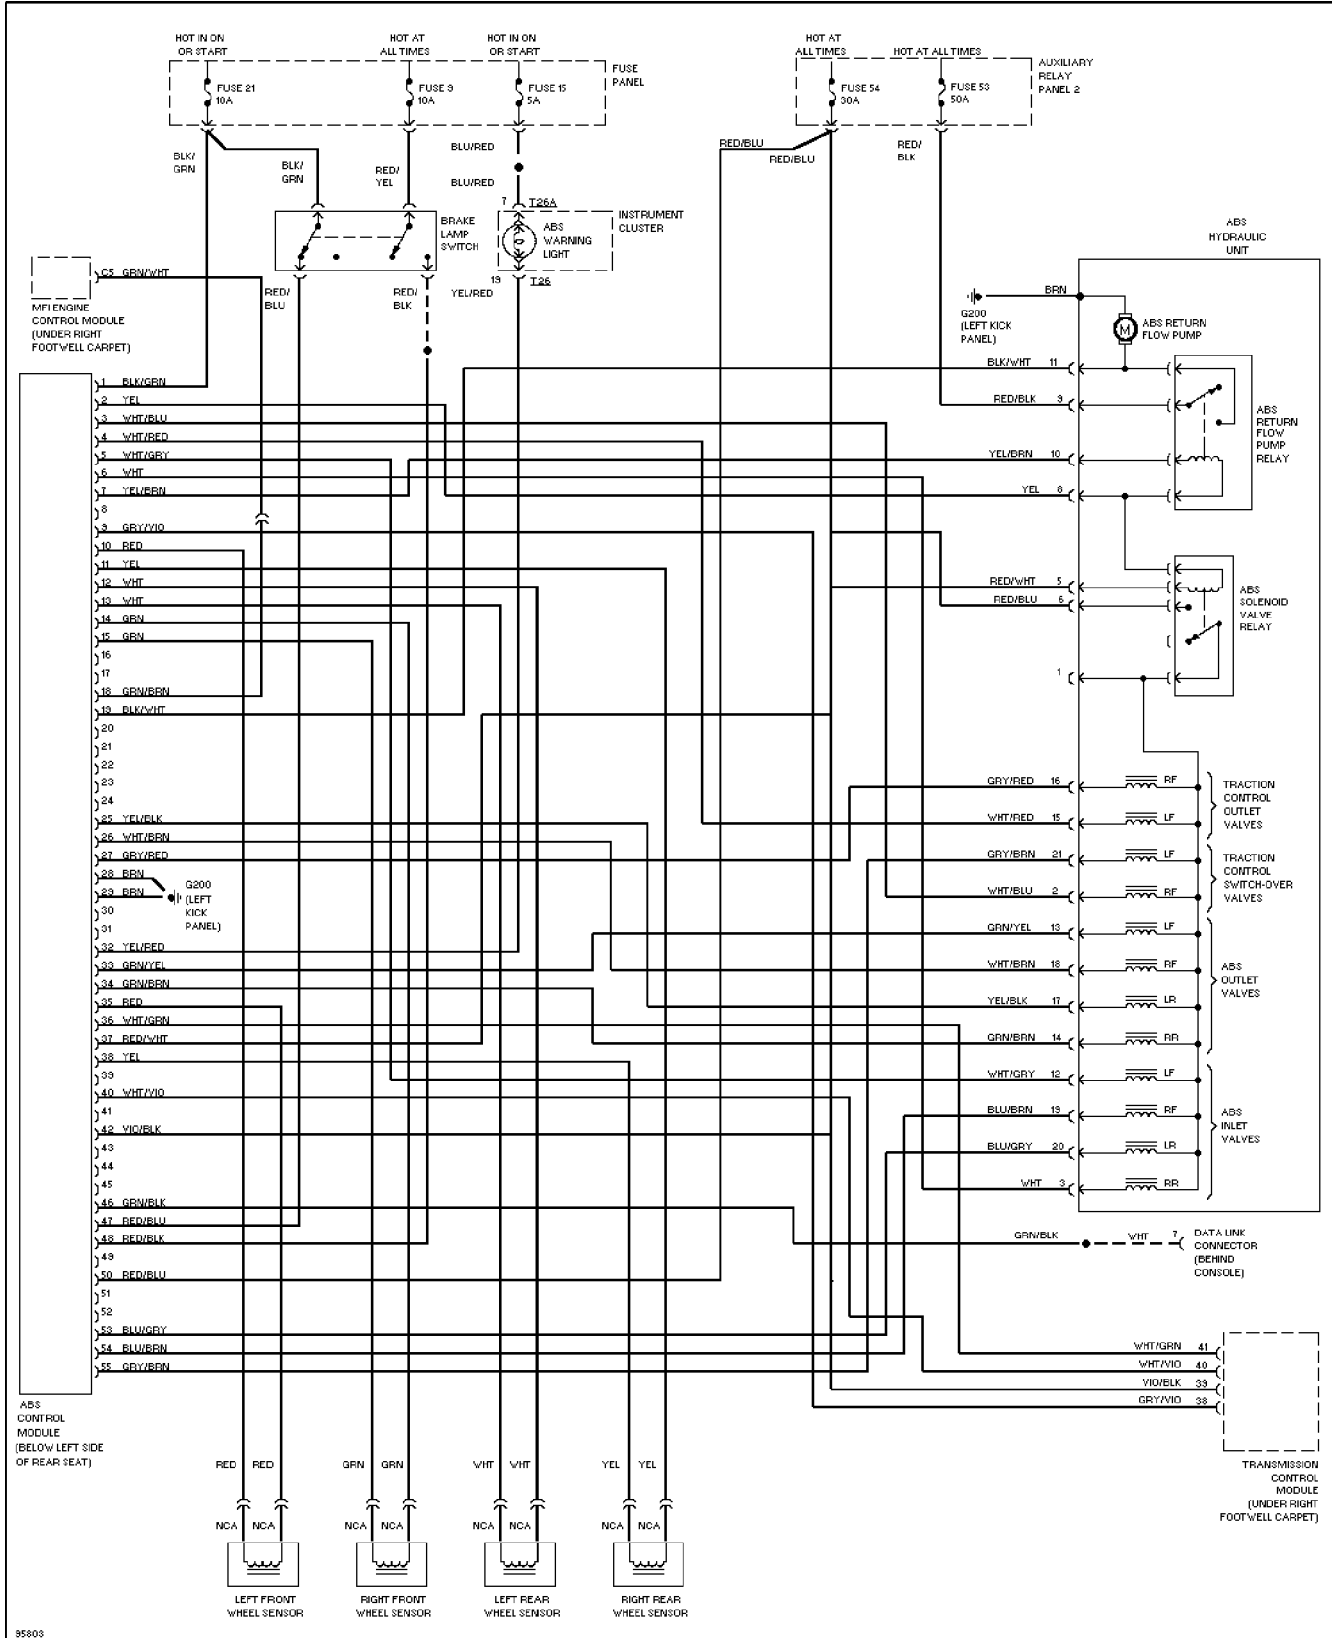

Thursday, November 02, 2000 11:46AM

SYSTEM WIRING DIAGRAMS

Anti-lock Brake Circuits, Quattro

1997 Audi A6

For DIAKOM-AUTO <http://www.diakom.ru> Taganrog support@diakom.ru (8634)315187
 Copyright © 1998 Mitchell Repair Information Company, LLC
 Thursday, November 02, 2000 11:46AM