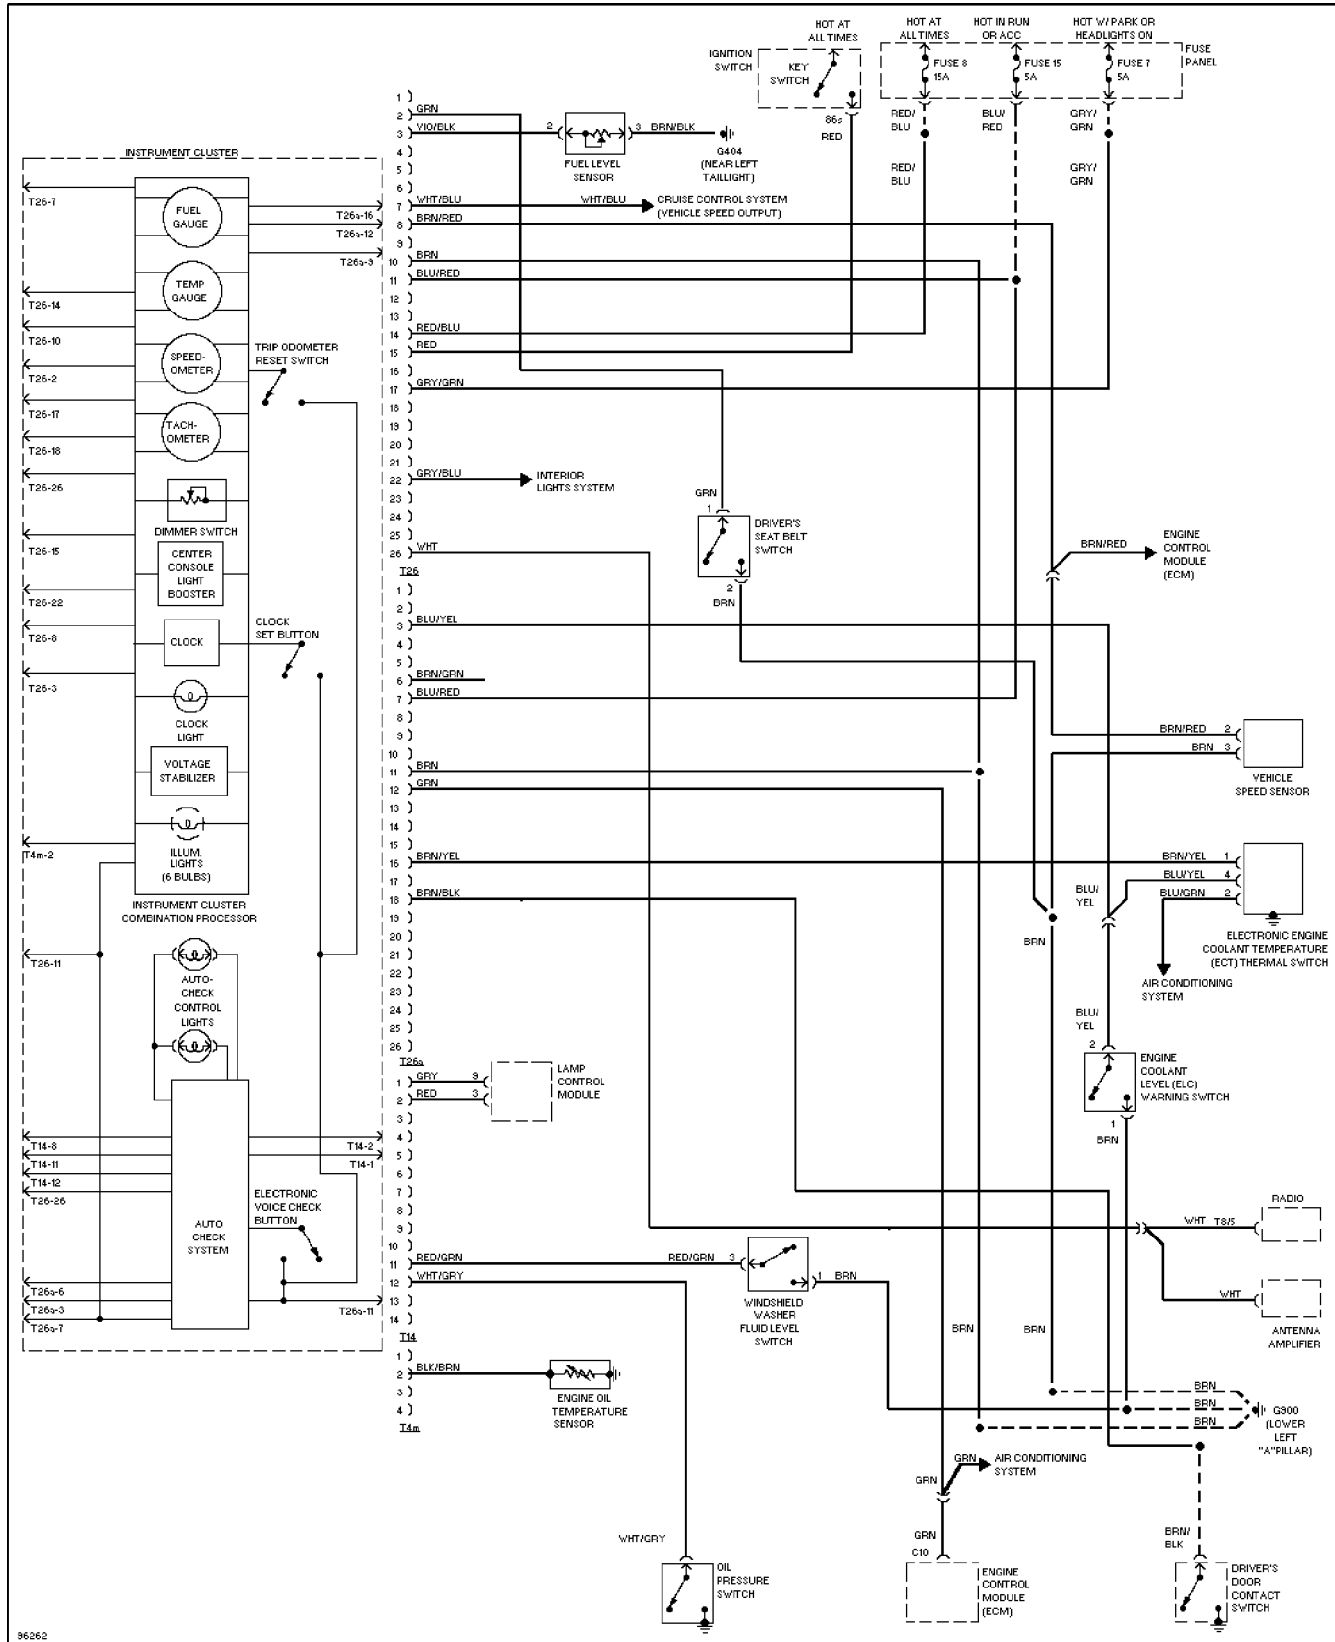

SYSTEM WIRING DIAGRAMS

Deck Lid Release Circuit

1997 Audi A6

For DIAKOM-AUTO <http://www.diakom.ru> Taganrog support@diakom.ru (8634)315187

Copyright © 1998 Mitchell Repair Information Company, LLC

Thursday, November 02, 2000 11:53AM