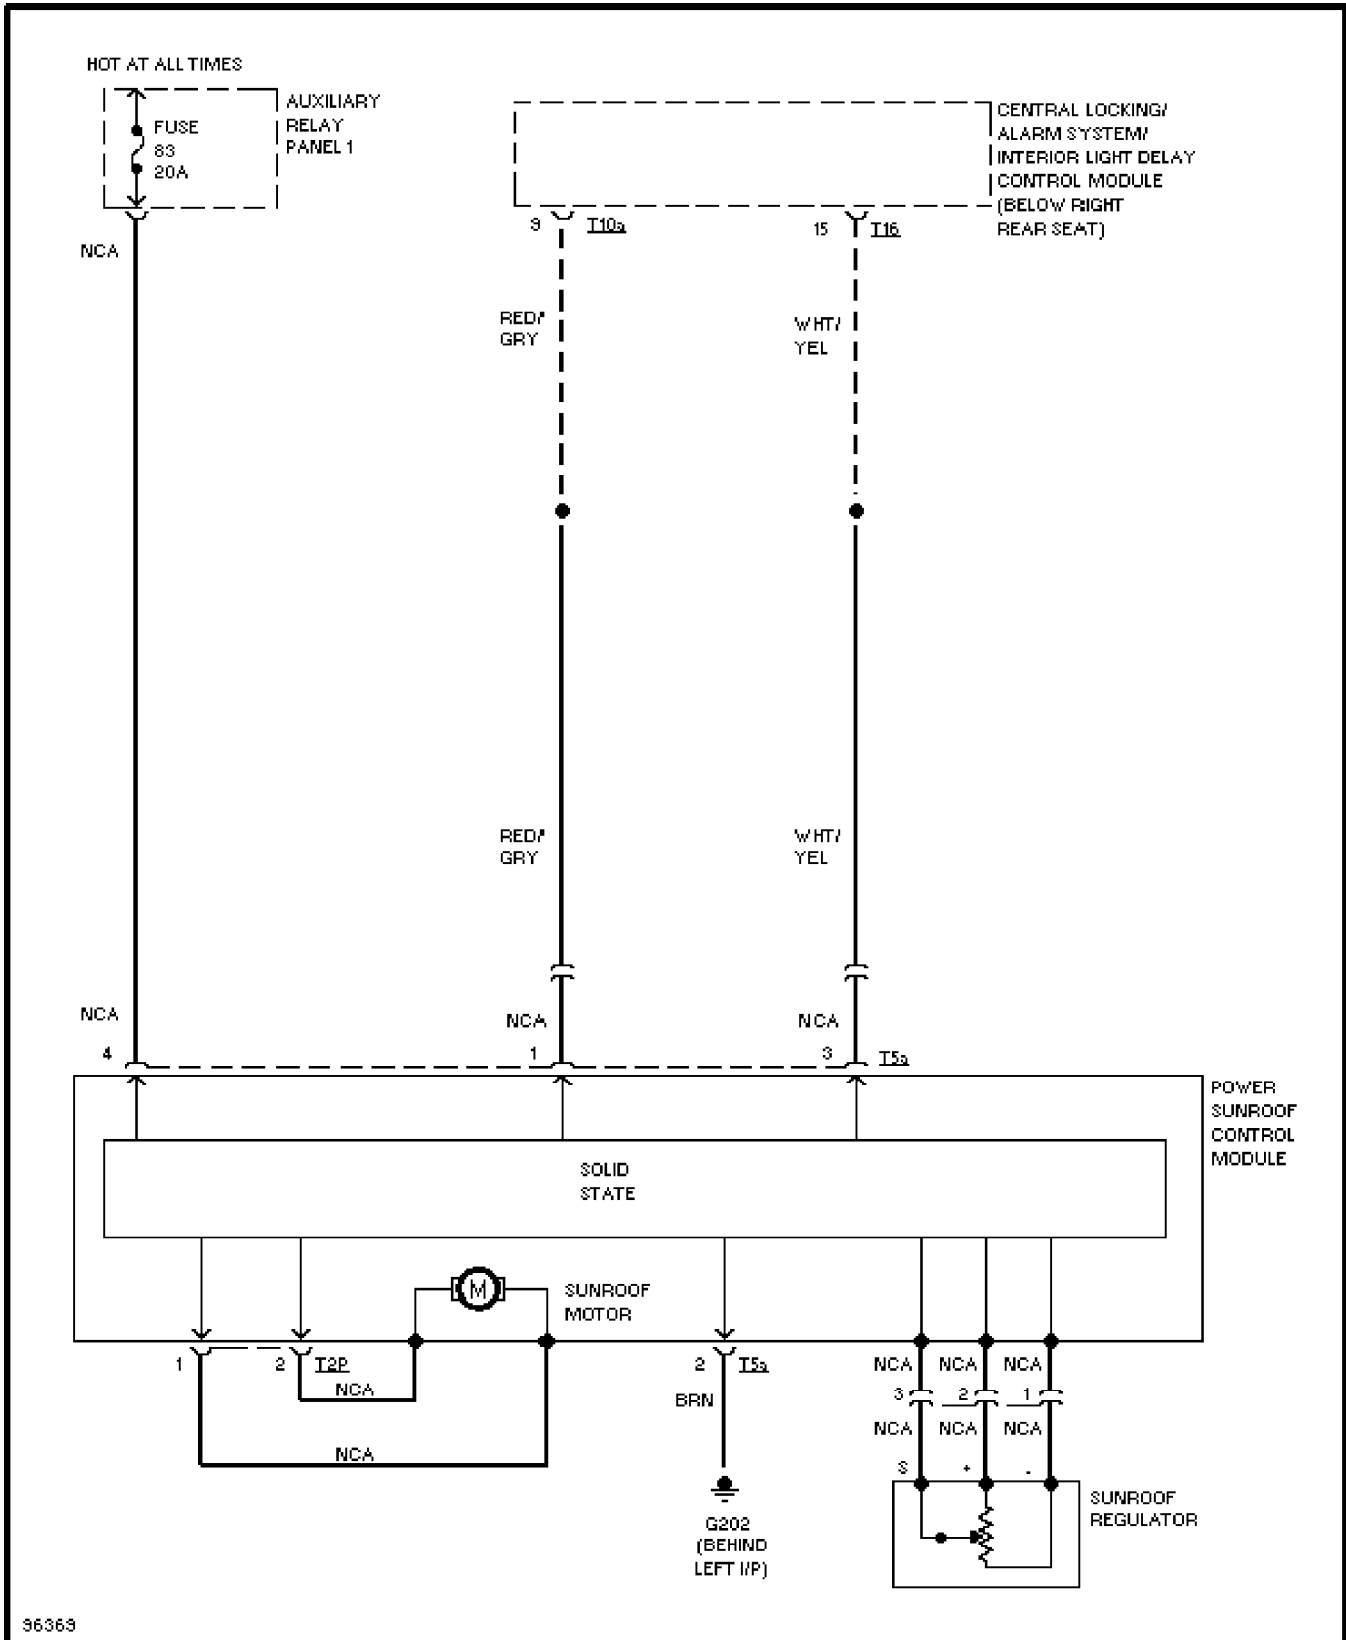

SYSTEM WIRING DIAGRAMS

Sunroof Circuit

1997 Audi A6

For DIAKOM-AUTO <http://www.diakom.ru> Taganrog support@diakom.ru (8634)315187

Copyright © 1998 Mitchell Repair Information Company, LLC

Thursday, November 02, 2000 11:51AM