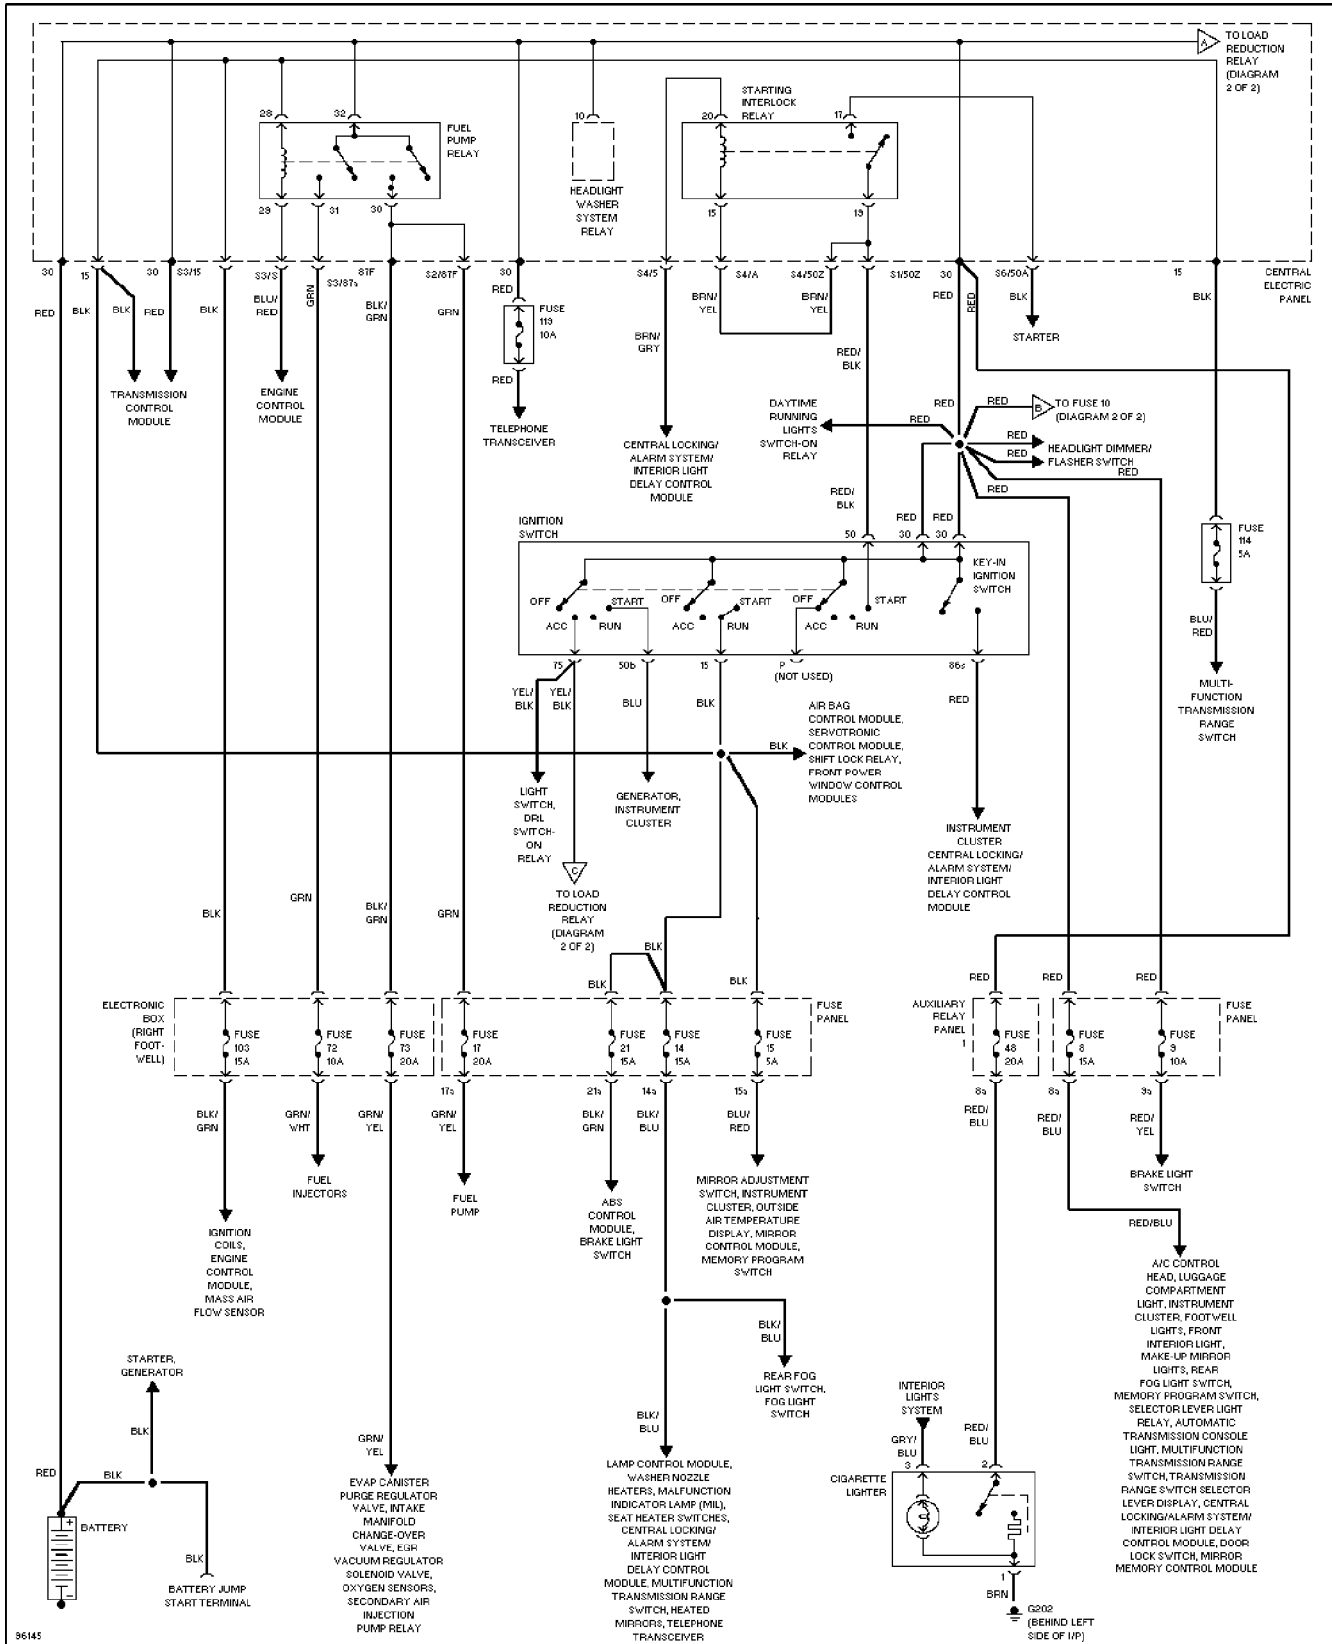

SYSTEM WIRING DIAGRAMS

Power Distribution Circuit (1 of 2)

1997 Audi A6

For DIAKOM-AUTO <http://www.diakom.ru> Taganrog support@diakom.ru (8634)315187

Copyright © 1998 Mitchell Repair Information Company, LLC

Thursday, November 02, 2000 11:50AM