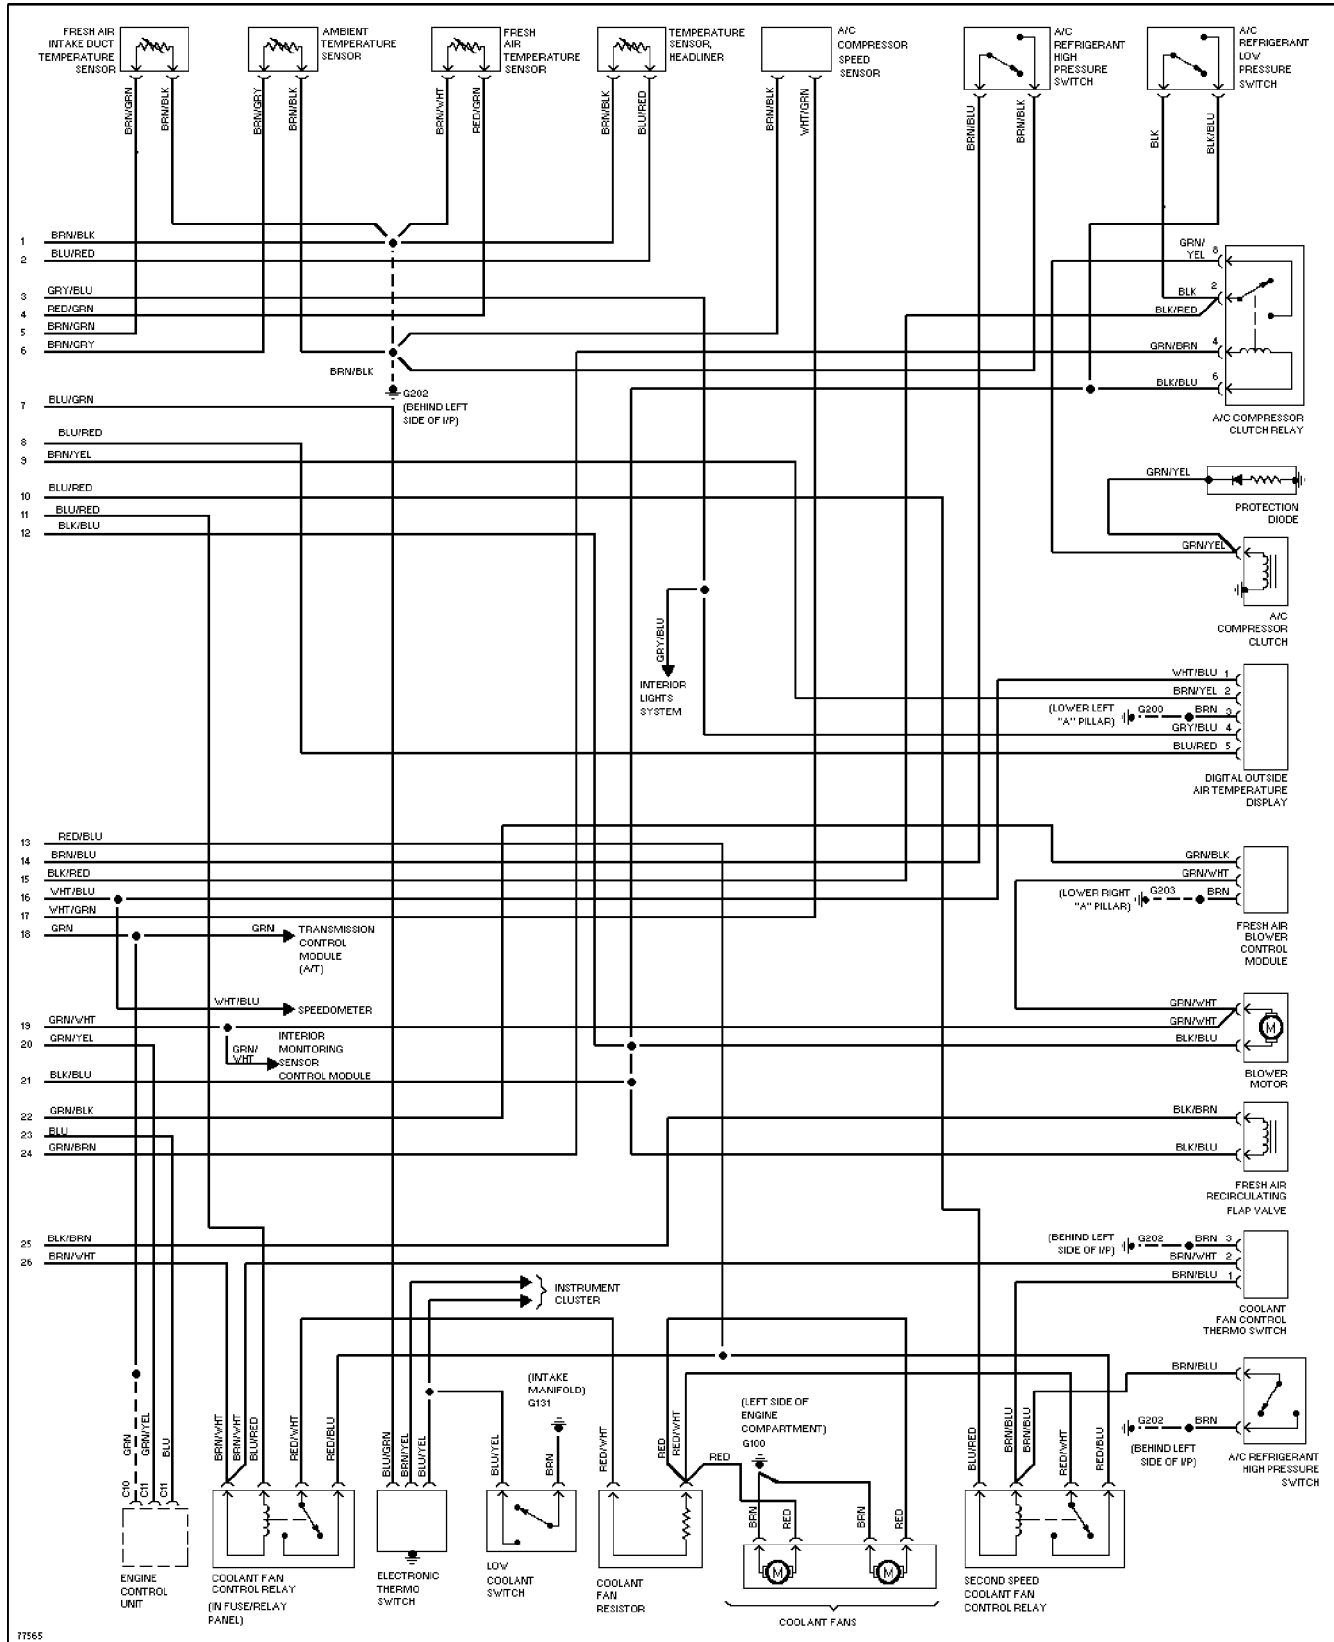

SYSTEM WIRING DIAGRAMS

A/C Circuit (2 of 2)

1997 Audi A6

For DIAKOM-AUTO <http://www.diakom.ru> Taganrog support@diakom.ru (8634)315187

Copyright © 1998 Mitchell Repair Information Company, LLC

Thursday, November 02, 2000 11:45AM

SYSTEM WIRING DIAGRAMS

Wiper/Washer Circuit

1997 Audi A6

For DIAKOM-AUTO <http://www.diakom.ru> Taganrog support@diakom.ru (8634)315187

Copyright © 1998 Mitchell Repair Information Company, LLC

Thursday, November 02, 2000 11:53AM