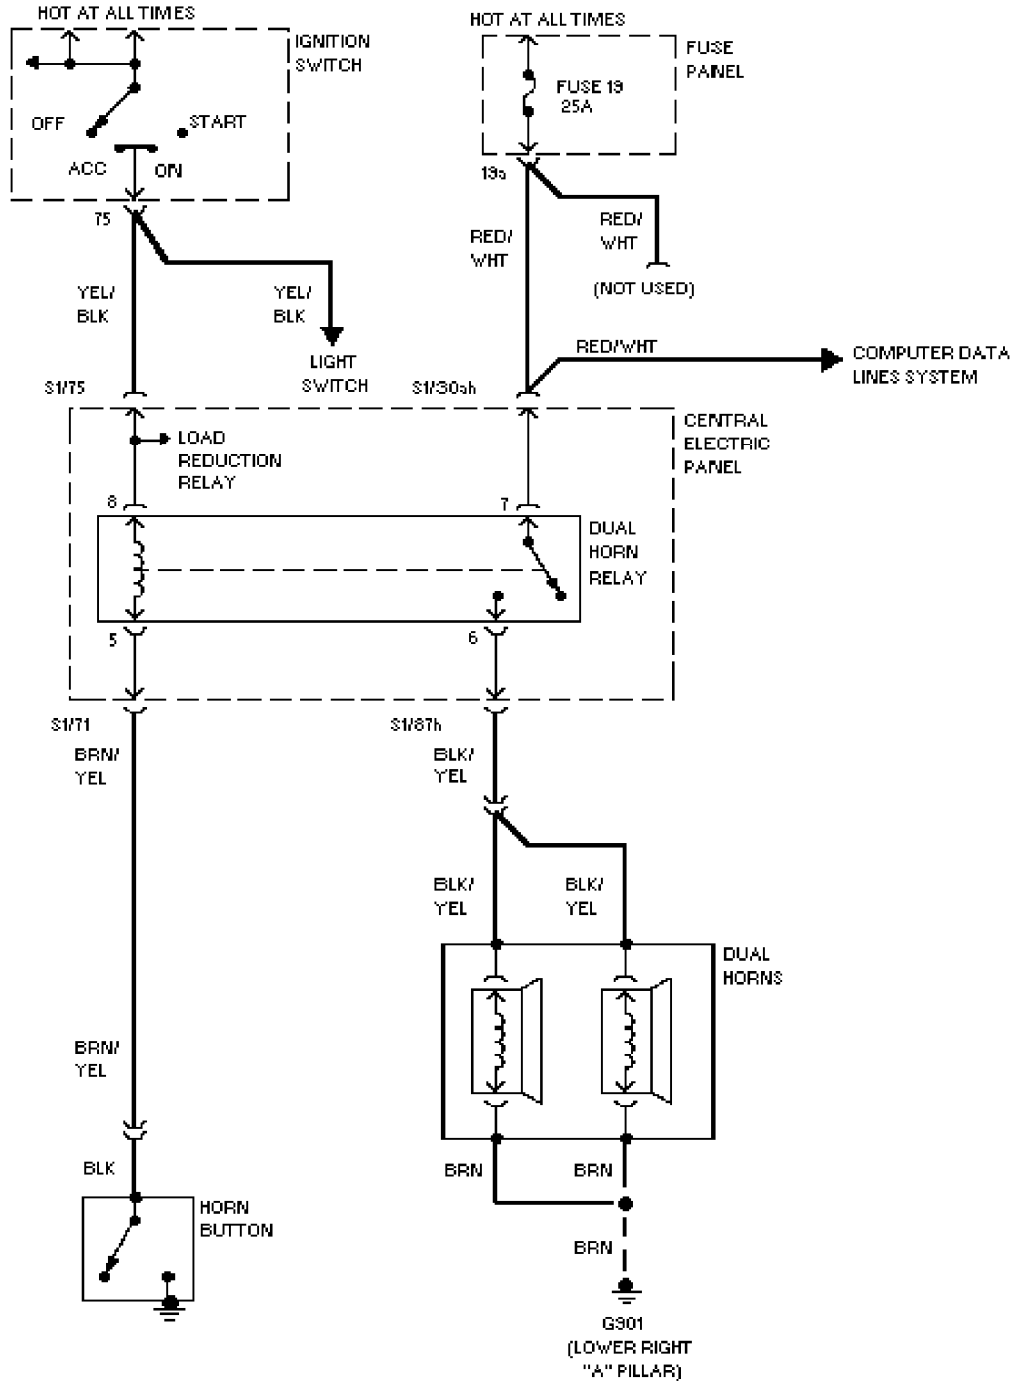

SYSTEM WIRING DIAGRAMS

Horn Circuit

1997 Audi A6

For DIAKOM-AUTO <http://www.diakom.ru> Taganrog support@diakom.ru (8634)315187

Copyright © 1998 Mitchell Repair Information Company, LLC

Thursday, November 02, 2000 11:49AM