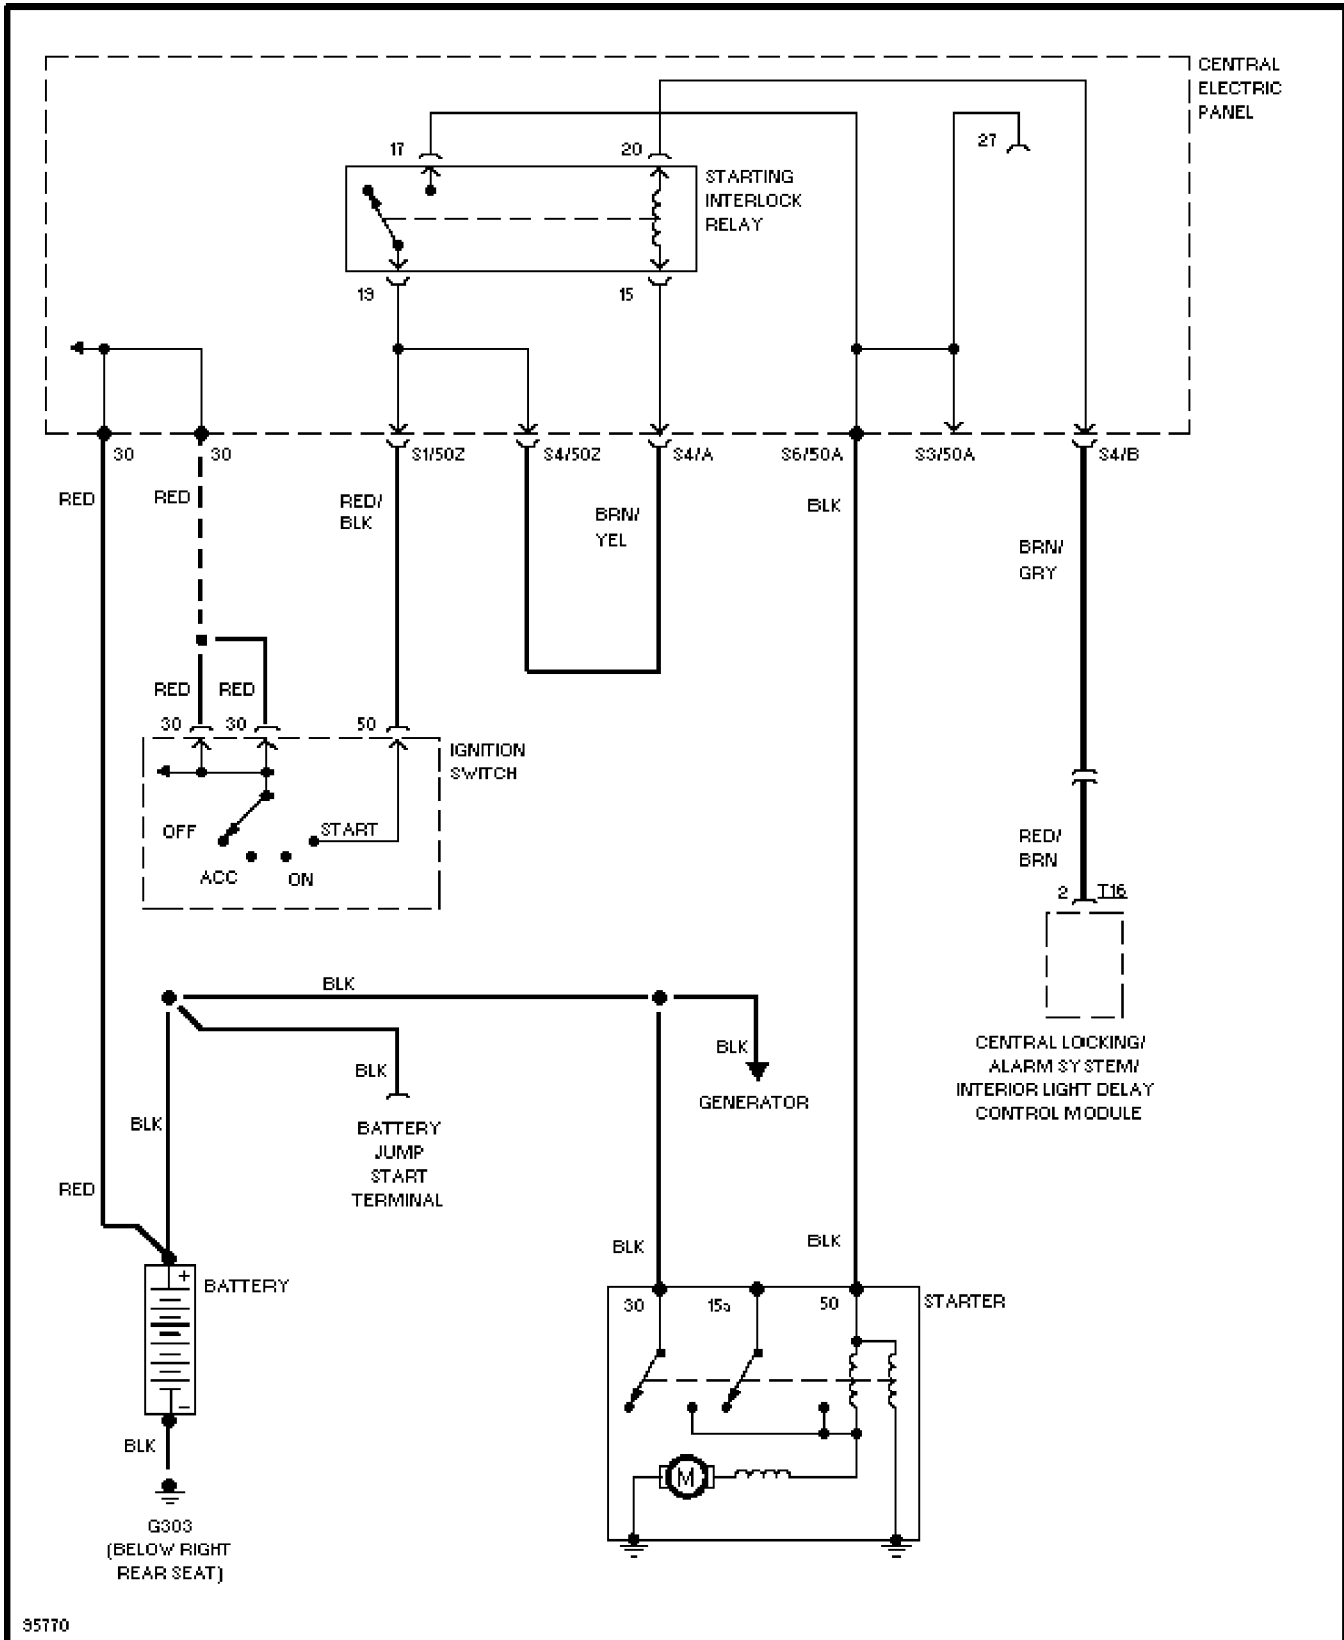

SYSTEM WIRING DIAGRAMS

Starting Circuit

1997 Audi A6

For DIAKOM-AUTO <http://www.diakom.ru> Taganrog support@diakom.ru (8634)315187

Copyright © 1998 Mitchell Repair Information Company, LLC

Thursday, November 02, 2000 11:52AM