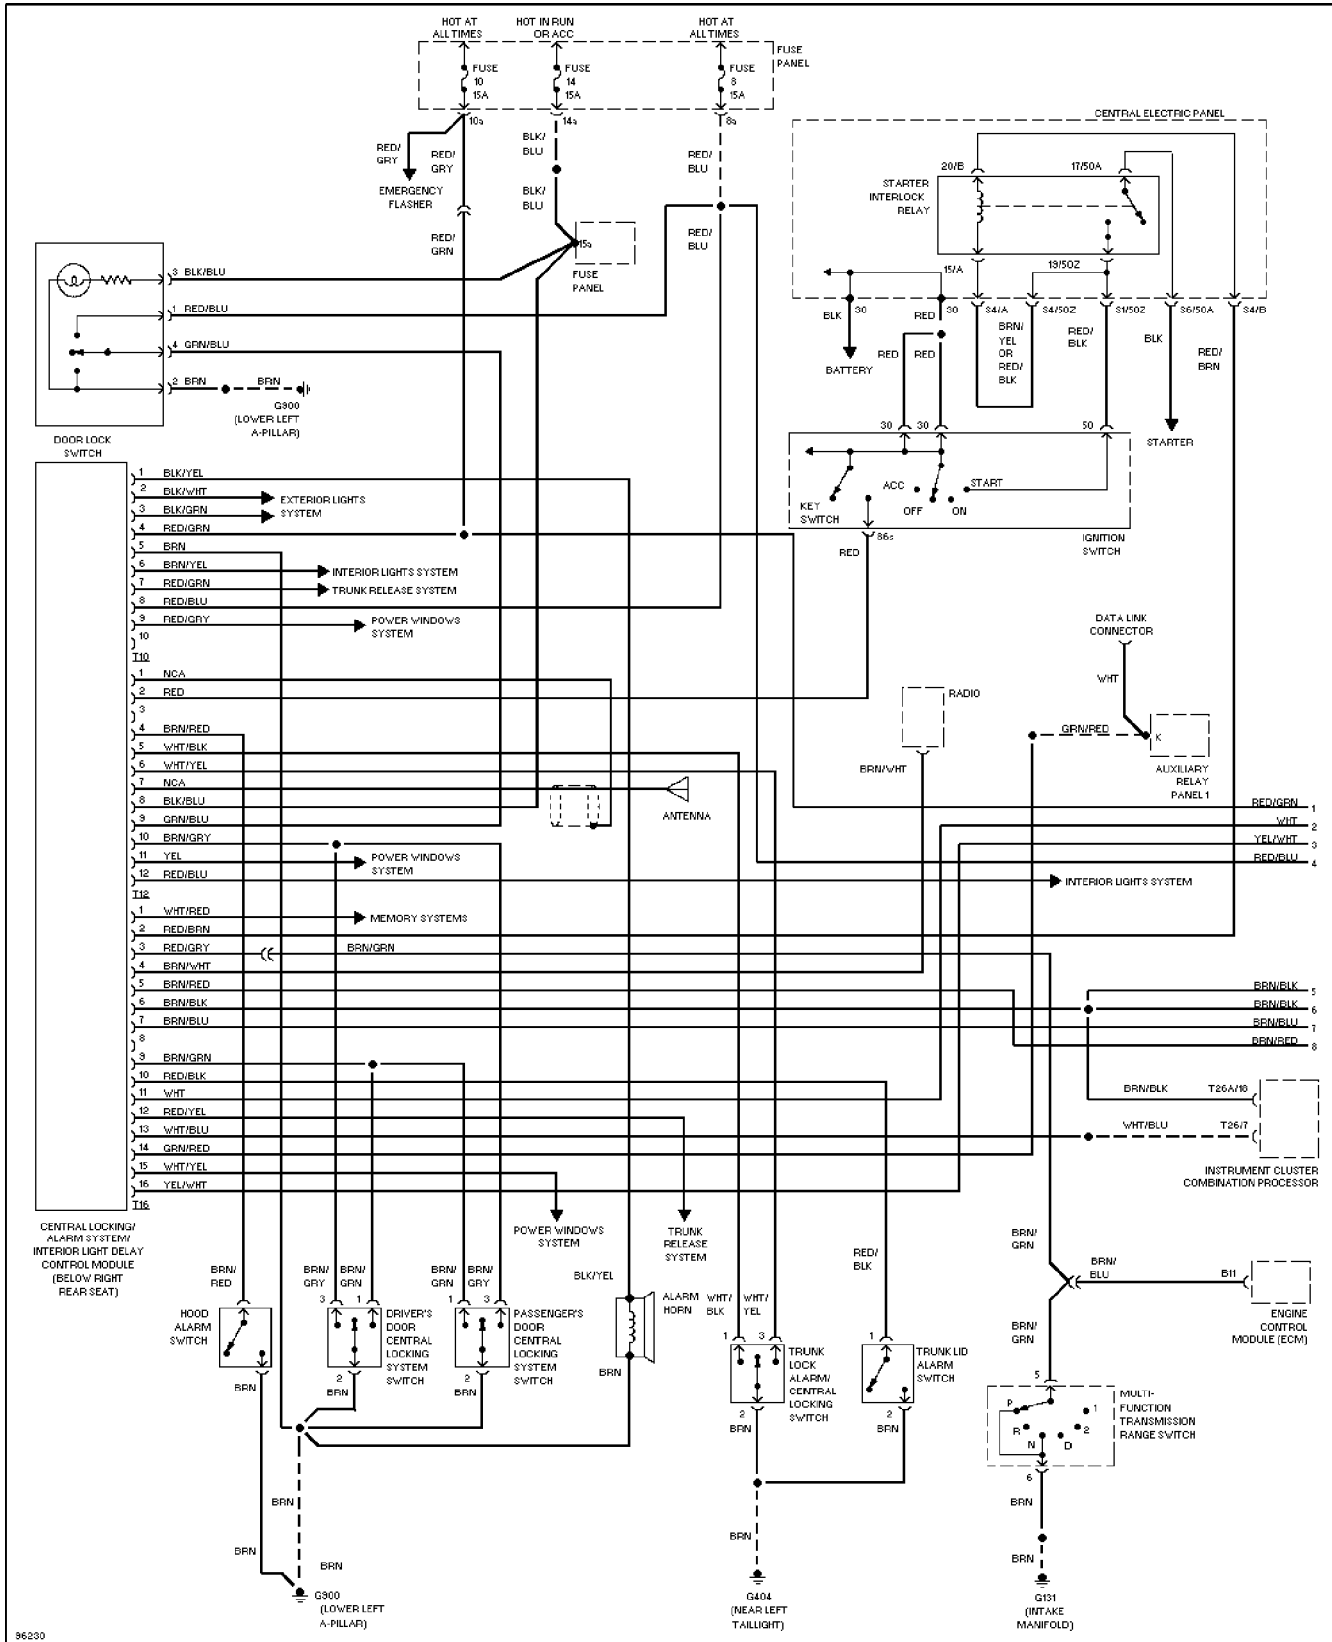

SYSTEM WIRING DIAGRAMS

Anti-theft & Central Locking Circuit (1 of 2)

1997 Audi A6

For DIAKOM-AUTO <http://www.diakom.ru> Taganrog support@diakom.ru (8634)315187

Copyright © 1998 Mitchell Repair Information Company, LLC

Thursday, November 02, 2000 11:46AM