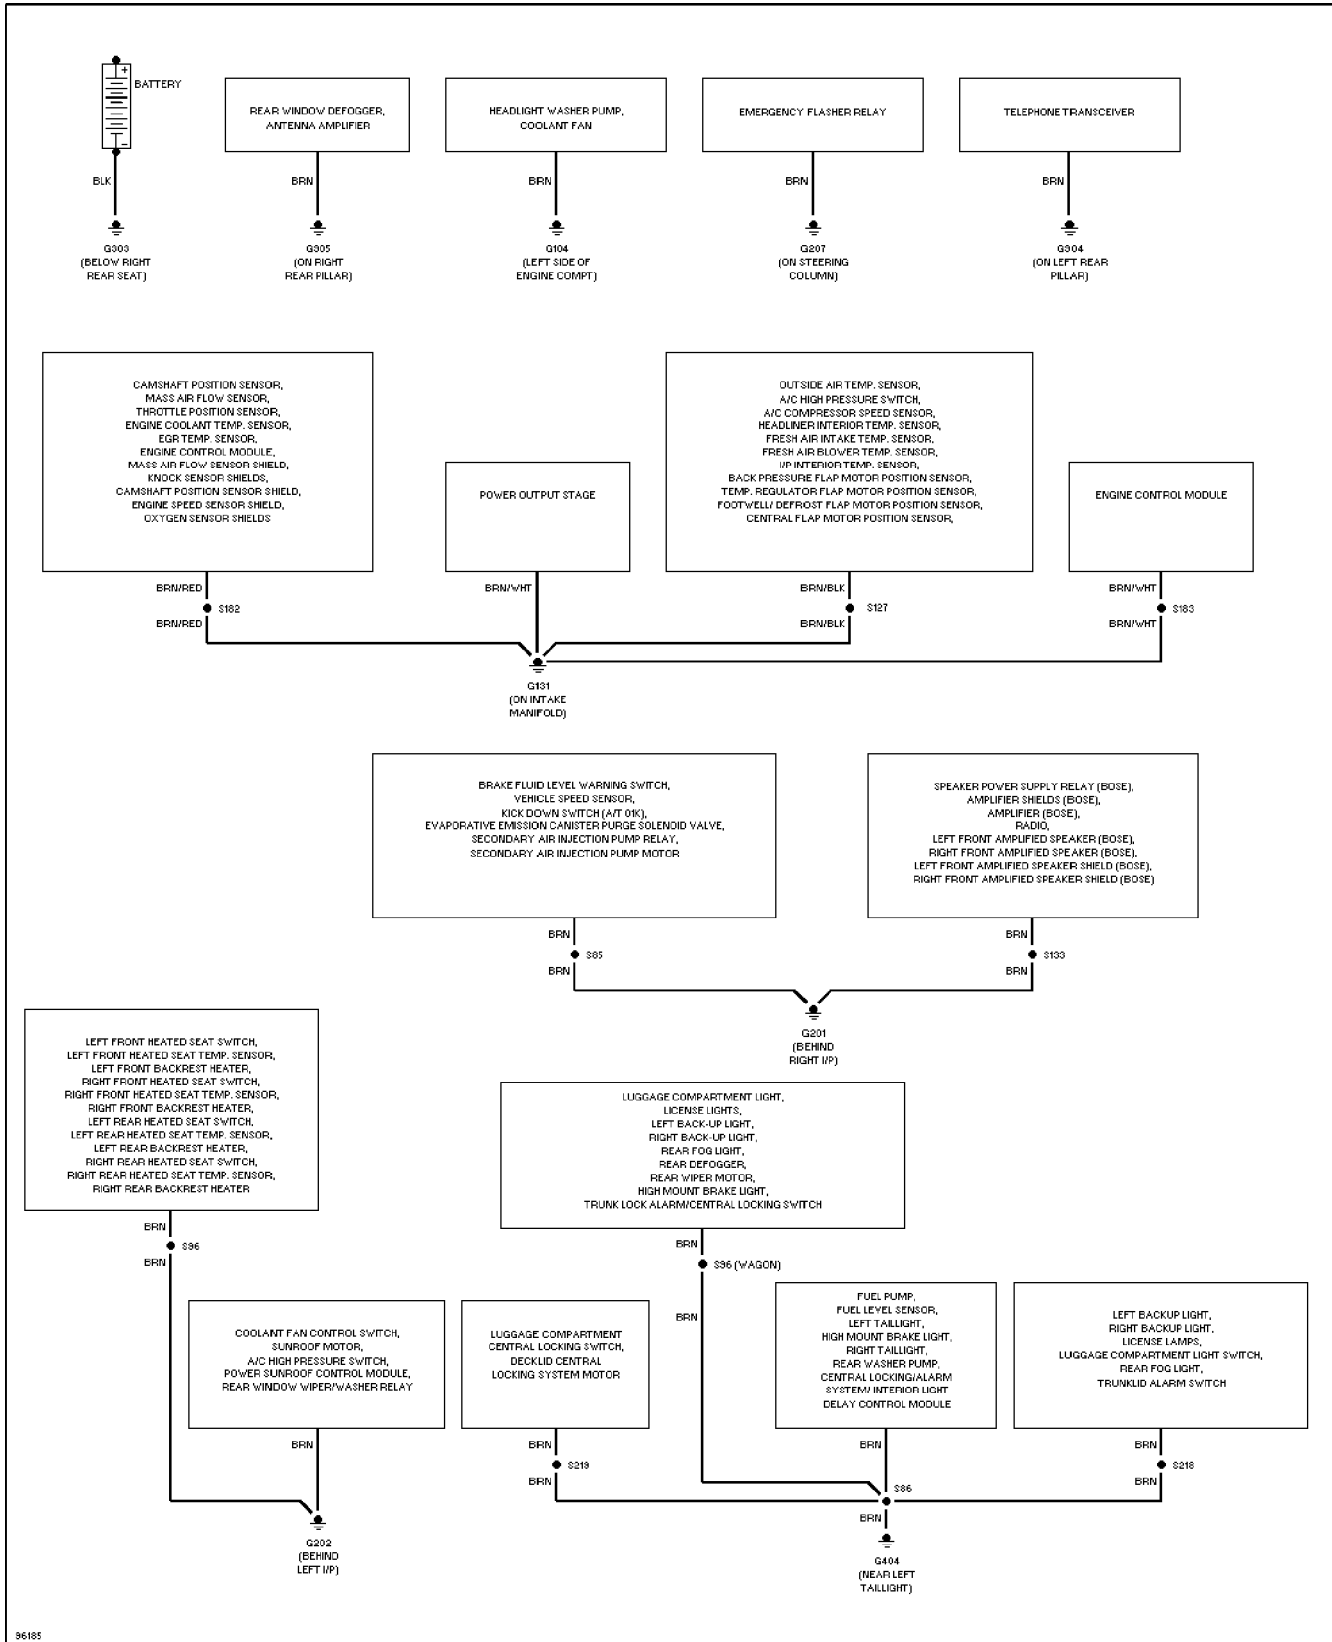

Thursday, November 02, 2000 11:48AM

SYSTEM WIRING DIAGRAMS

Exterior Lamps Circuit, W/O DRL

1997 Audi A6

For DIAKOM-AUTO <http://www.diakom.ru> Taganrog support@diakom.ru (8634)315187
 Copyright © 1998 Mitchell Repair Information Company, LLC
 Thursday, November 02, 2000 11:48AM