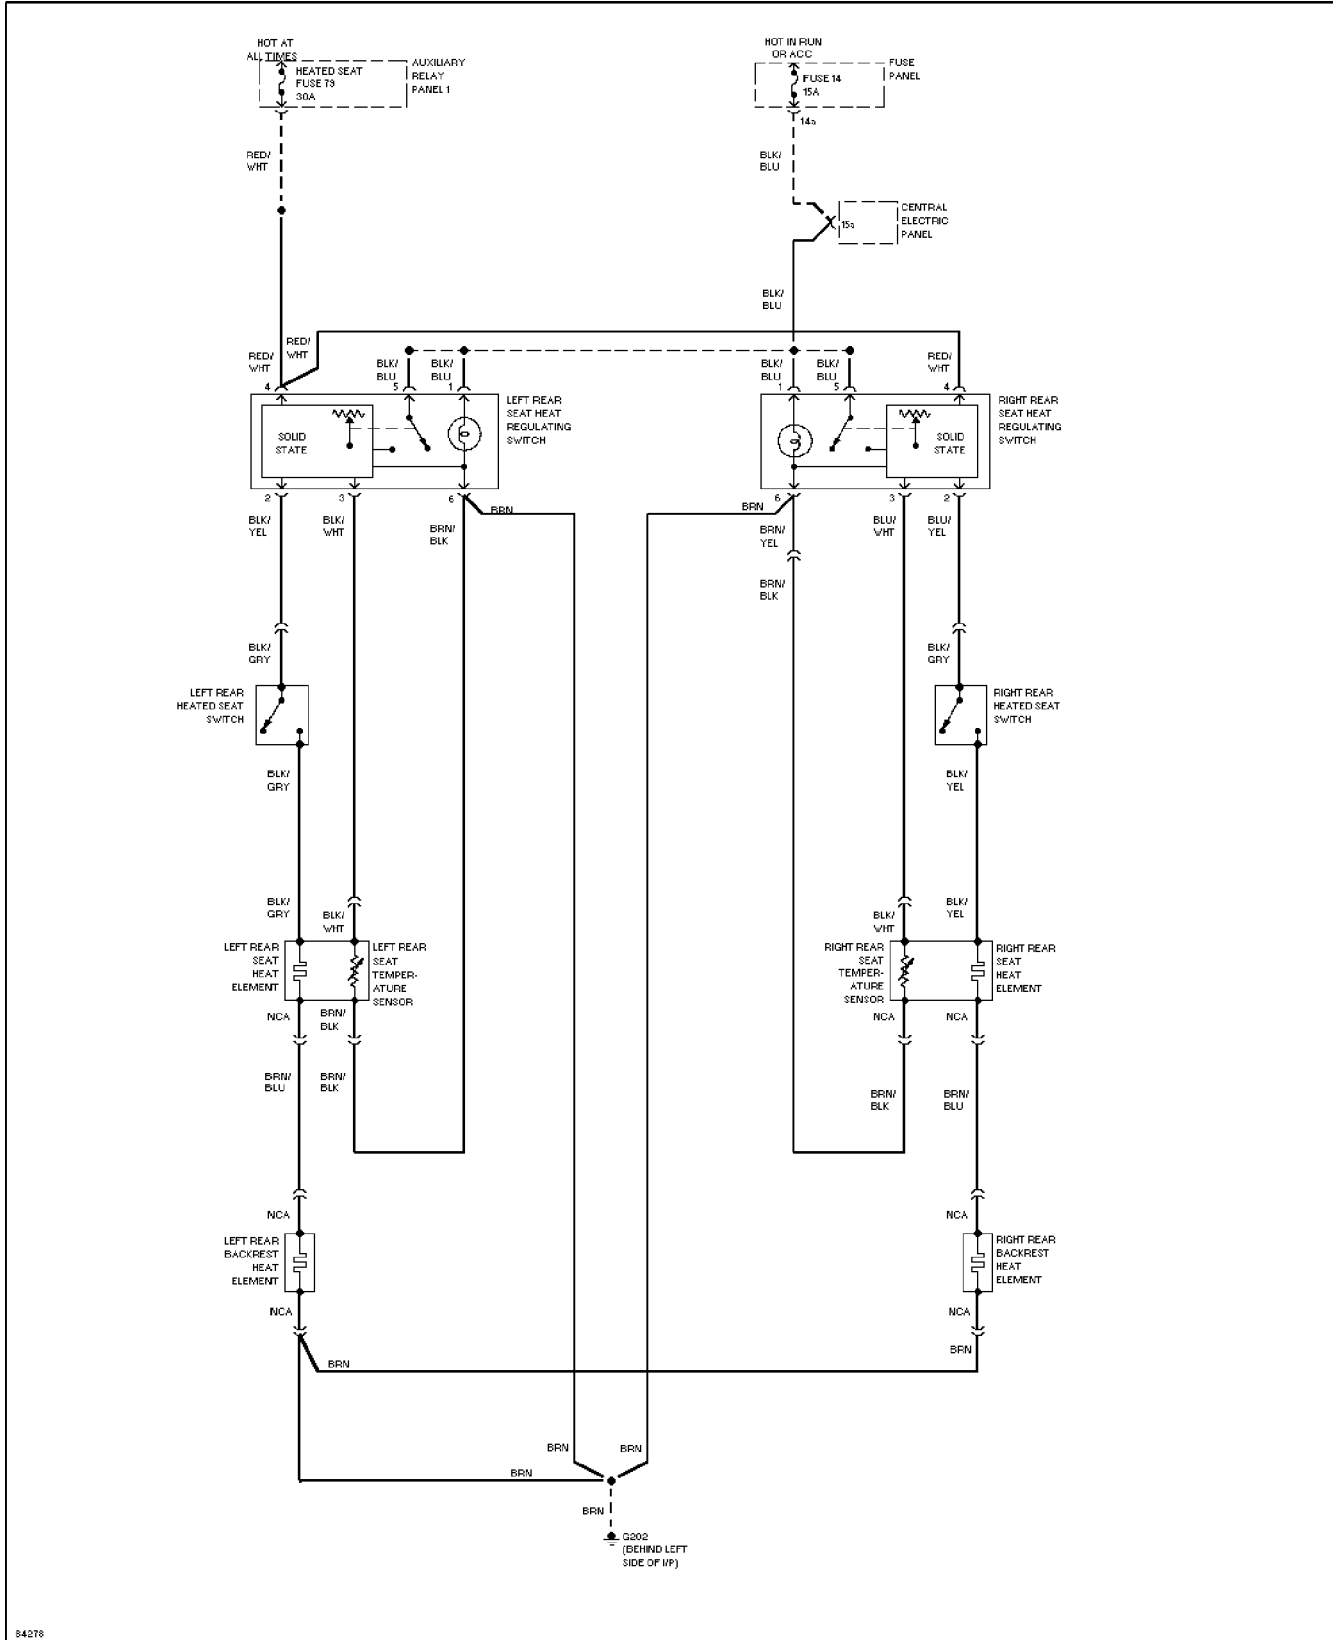

SYSTEM WIRING DIAGRAMS

Passenger Seat Circuit

1997 Audi A6

For DIAKOM-AUTO <http://www.diakom.ru> Taganrog support@diakom.ru (8634)315187

Copyright © 1998 Mitchell Repair Information Company, LLC

Thursday, November 02, 2000 11:51AM