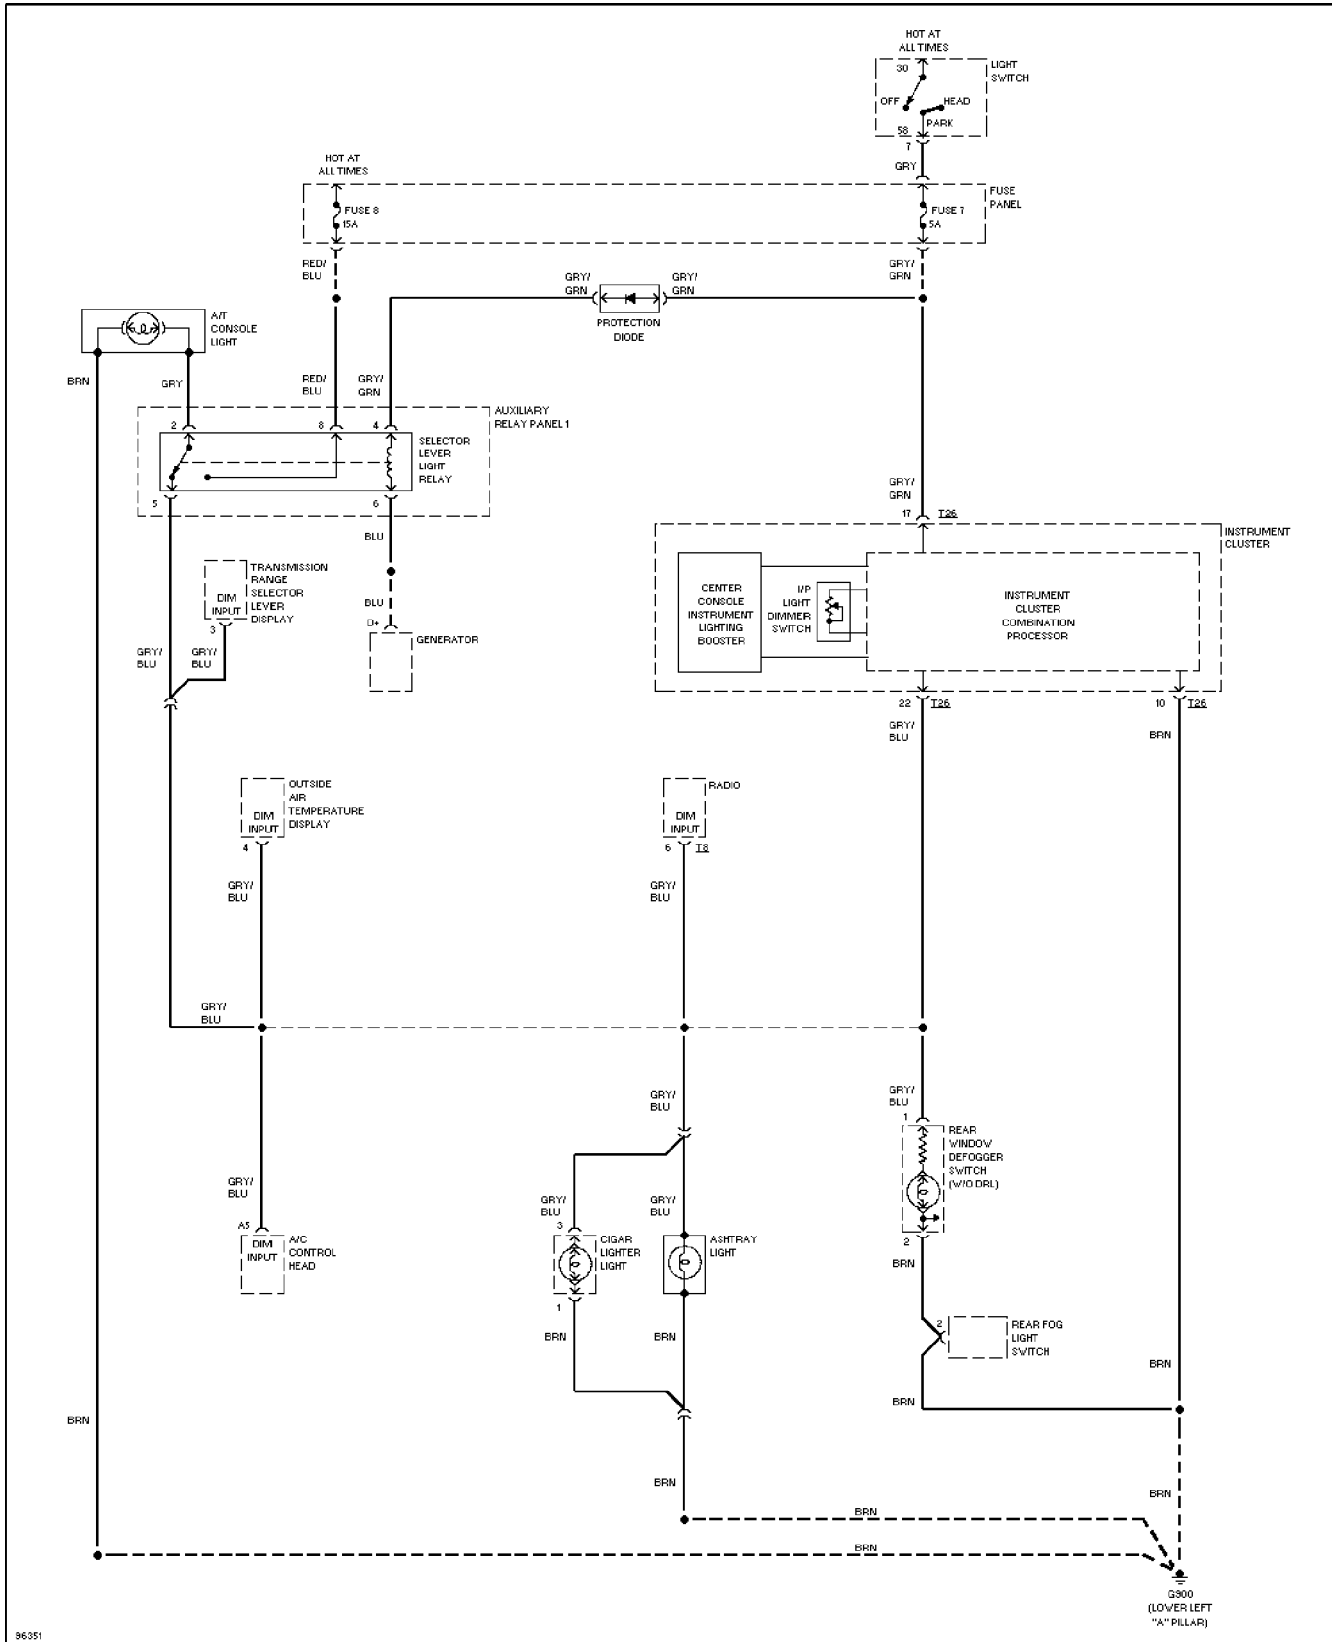

SYSTEM WIRING DIAGRAMS

Instrument Illumination Circuit

1997 Audi A6

For DIAKOM-AUTO <http://www.diakom.ru> Taganrog support@diakom.ru (8634)315187

Copyright © 1998 Mitchell Repair Information Company, LLC

Thursday, November 02, 2000 11:50AM