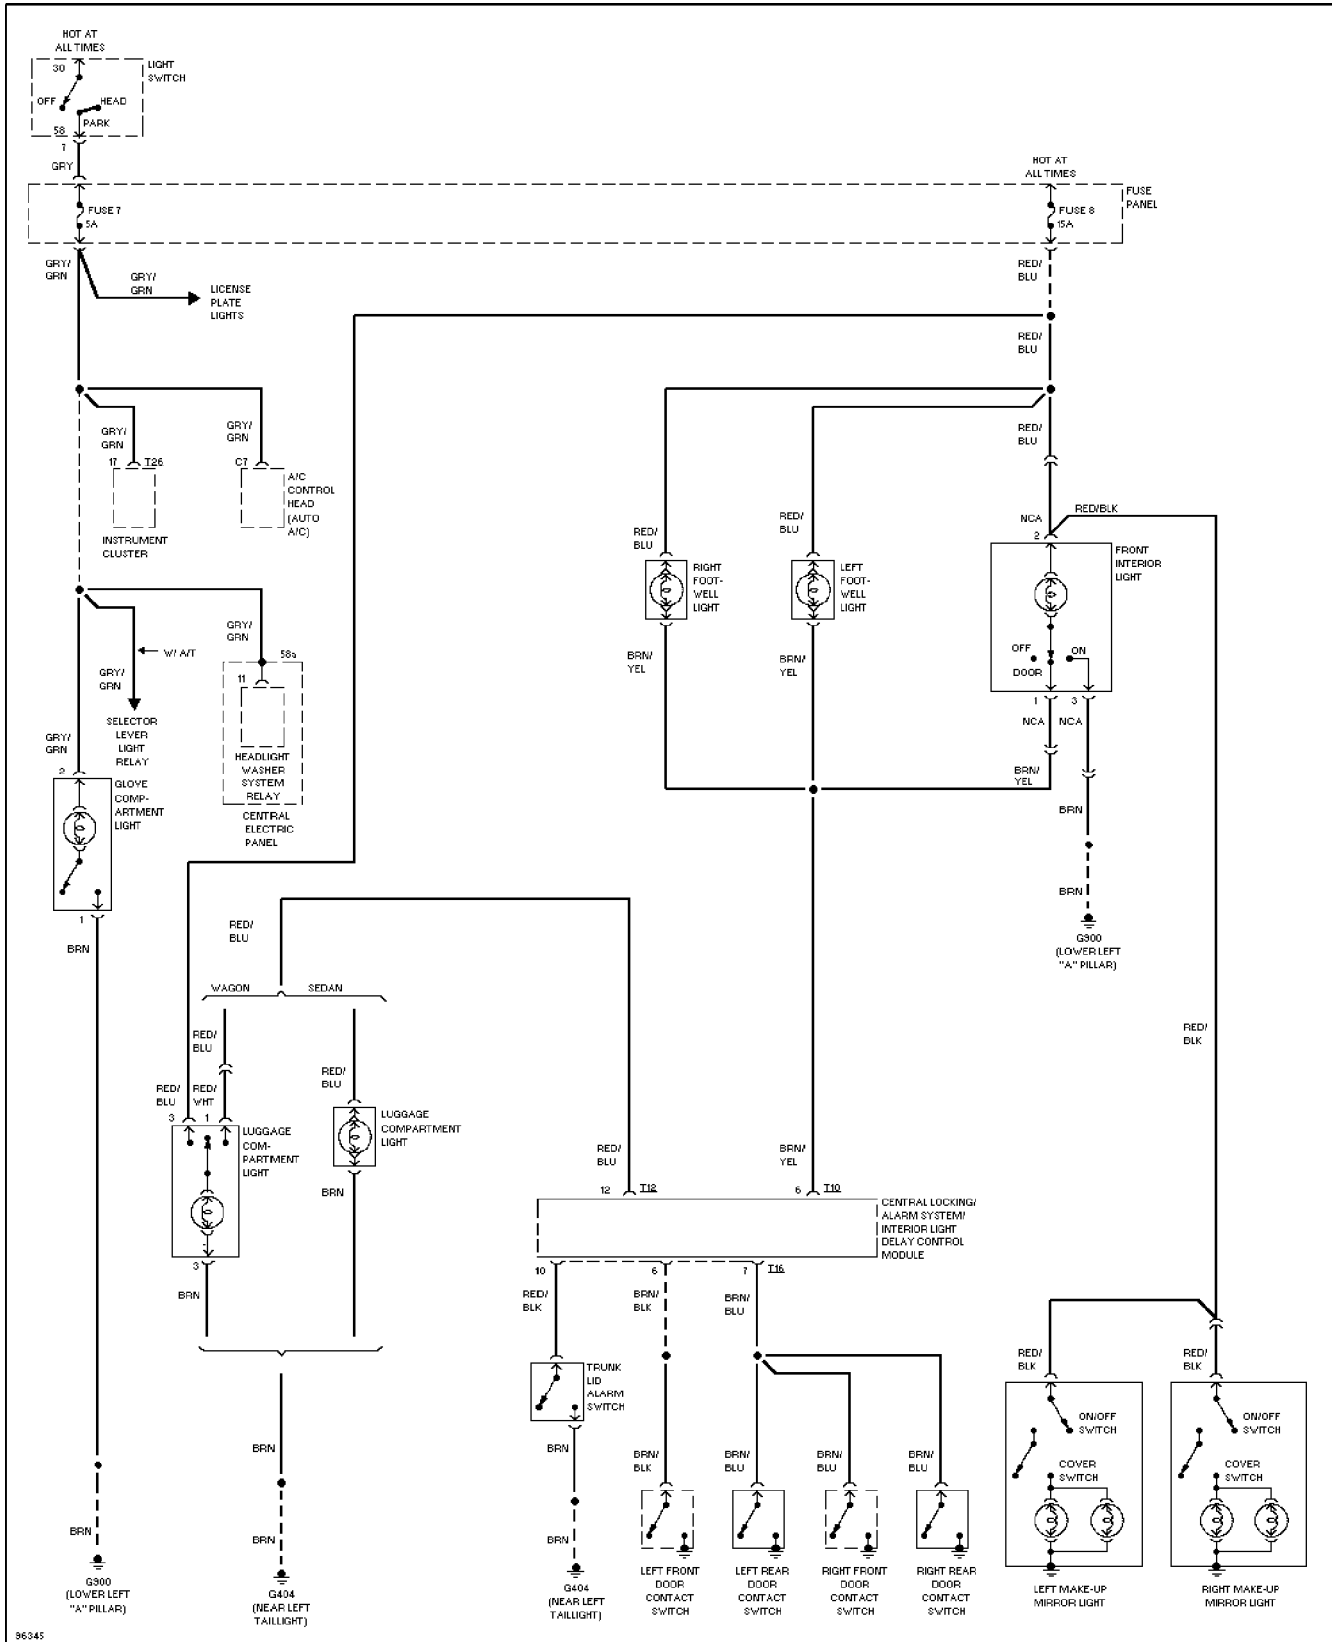

SYSTEM WIRING DIAGRAMS

Courtesy Lamps Circuit, W/O Reading Lights (1 of 2)

1997 Audi A6

For DIAKOM-AUTO <http://www.diakom.ru> Taganrog support@diakom.ru (8634)315187

Copyright © 1998 Mitchell Repair Information Company, LLC

Thursday, November 02, 2000 11:49AM