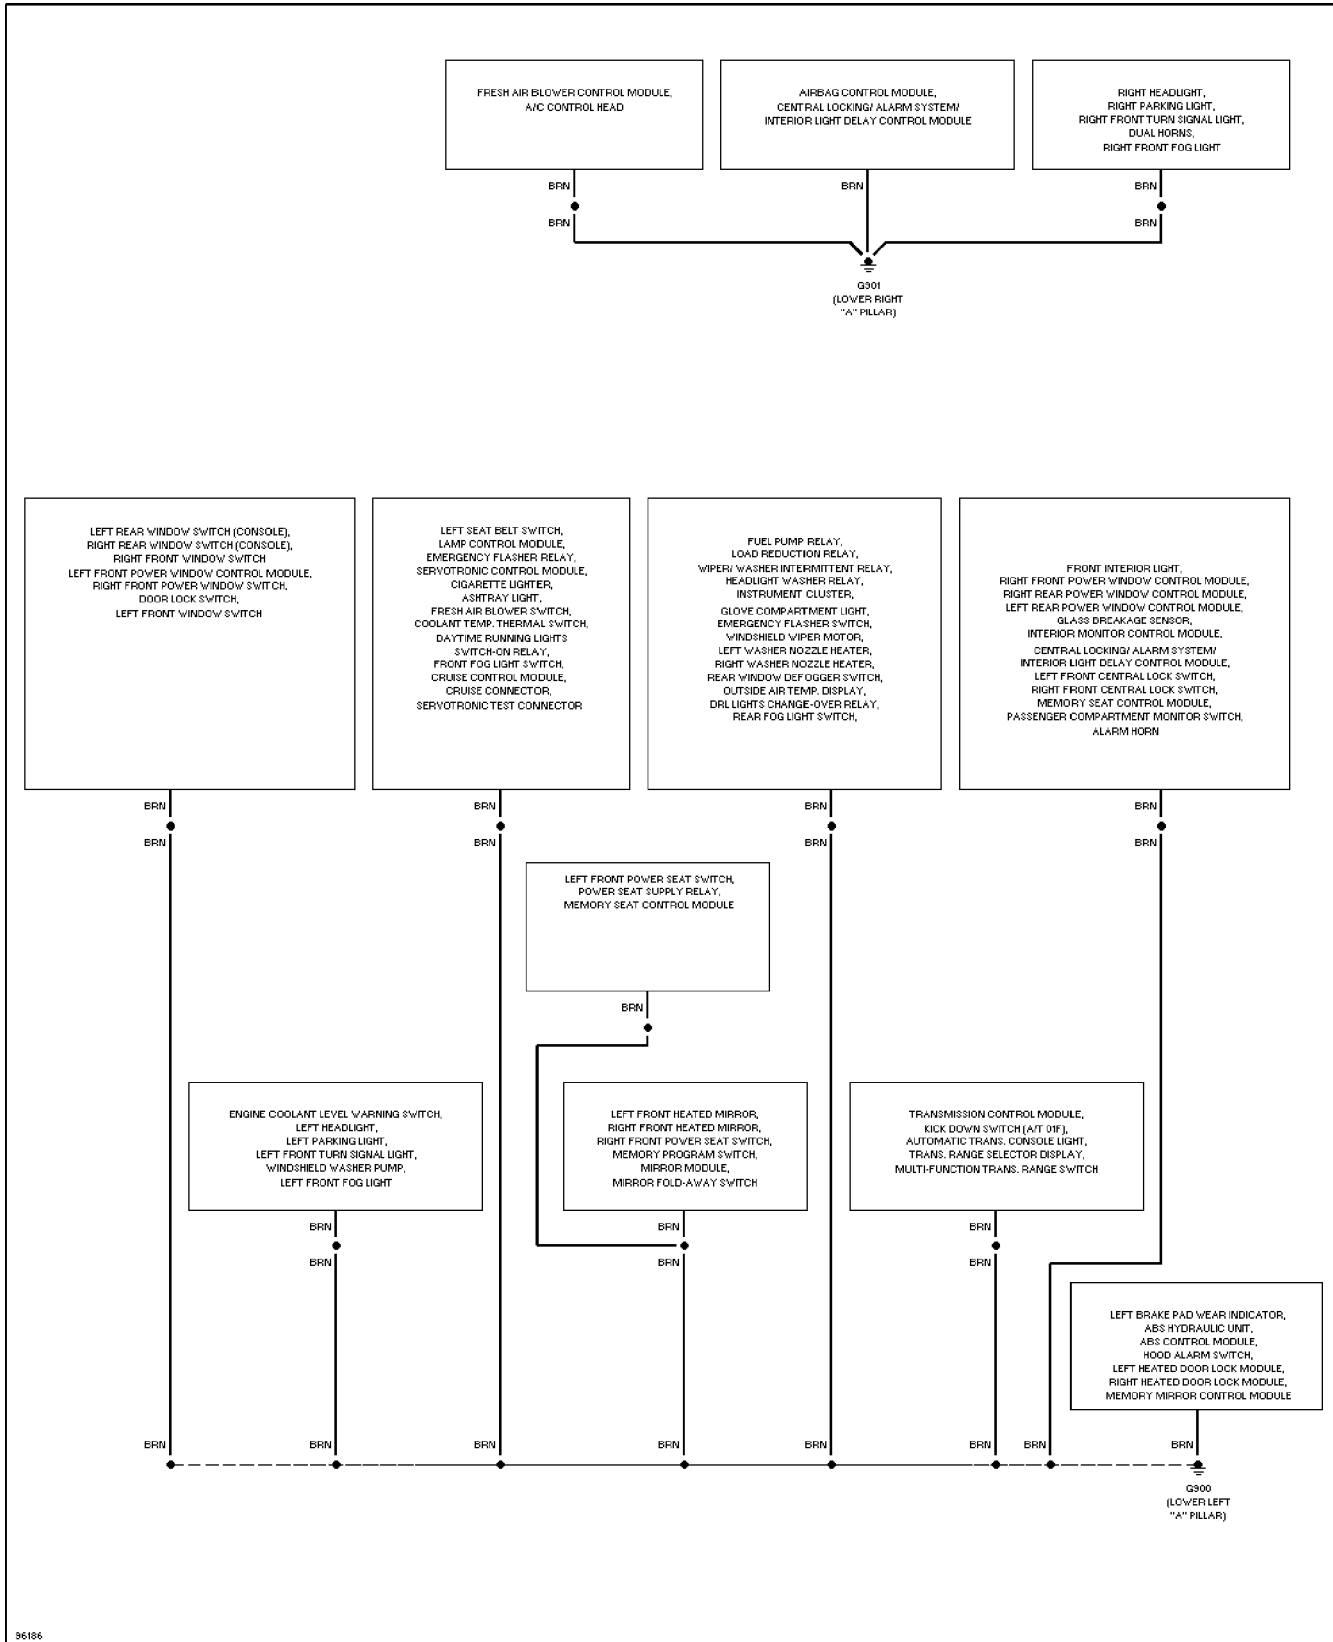

SYSTEM WIRING DIAGRAMS

Ground Distribution Circuit (2 of 2)

1997 Audi A6

For DIAKOM-AUTO <http://www.diakom.ru> Taganrog support@diakom.ru (8634)315187

Copyright © 1998 Mitchell Repair Information Company, LLC

Thursday, November 02, 2000 11:48AM