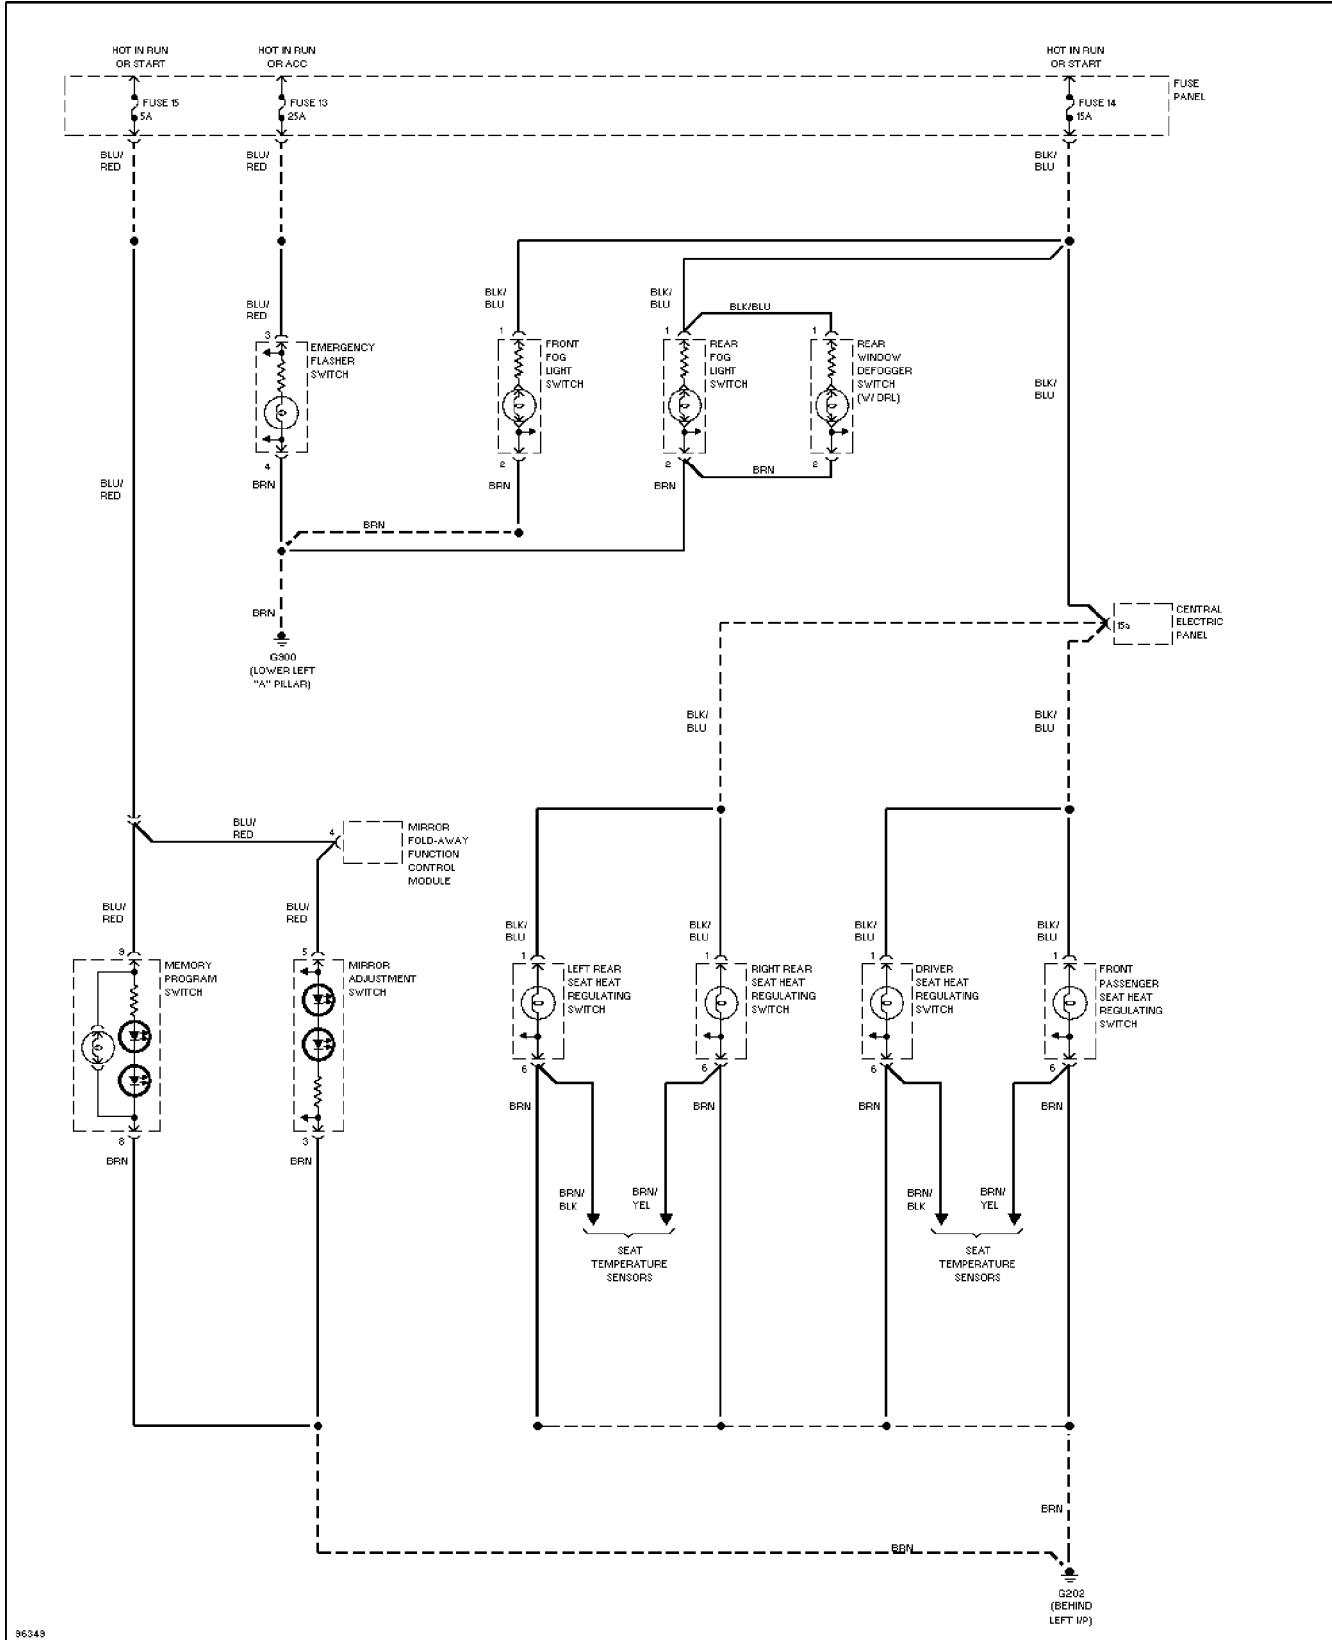

SYSTEM WIRING DIAGRAMS

Courtesy Lamps Circuit, W/O Reading Lights (2 of 2)

1997 Audi A6

For DIAKOM-AUTO <http://www.diakom.ru> Taganrog support@diakom.ru (8634)315187

Copyright © 1998 Mitchell Repair Information Company, LLC

Thursday, November 02, 2000 11:50AM