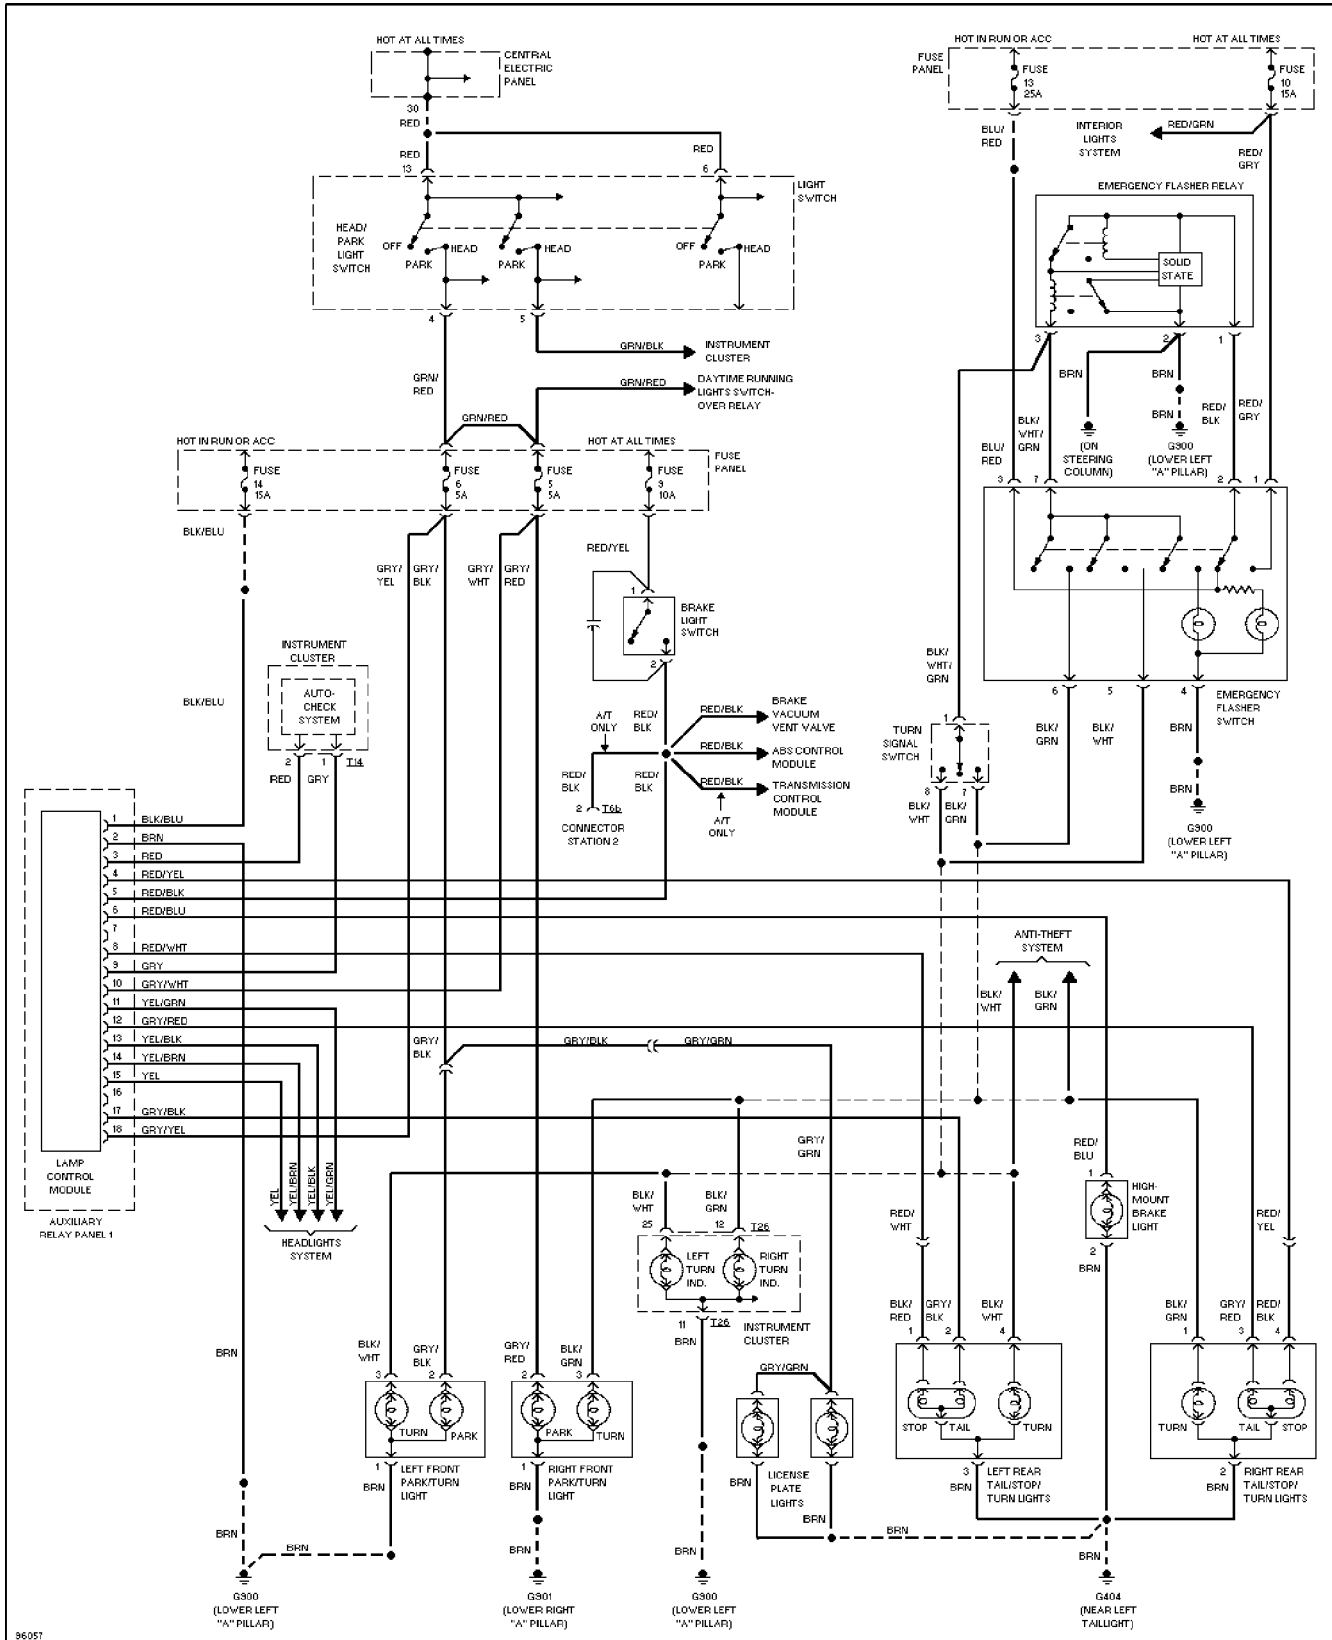

SYSTEM WIRING DIAGRAMS

Exterior Lamps Circuit, W/ DRL

1997 Audi A6

For DIAKOM-AUTO <http://www.diakom.ru> Taganrog support@diakom.ru (8634)315187

Copyright © 1998 Mitchell Repair Information Company, LLC

Thursday, November 02, 2000 11:47AM