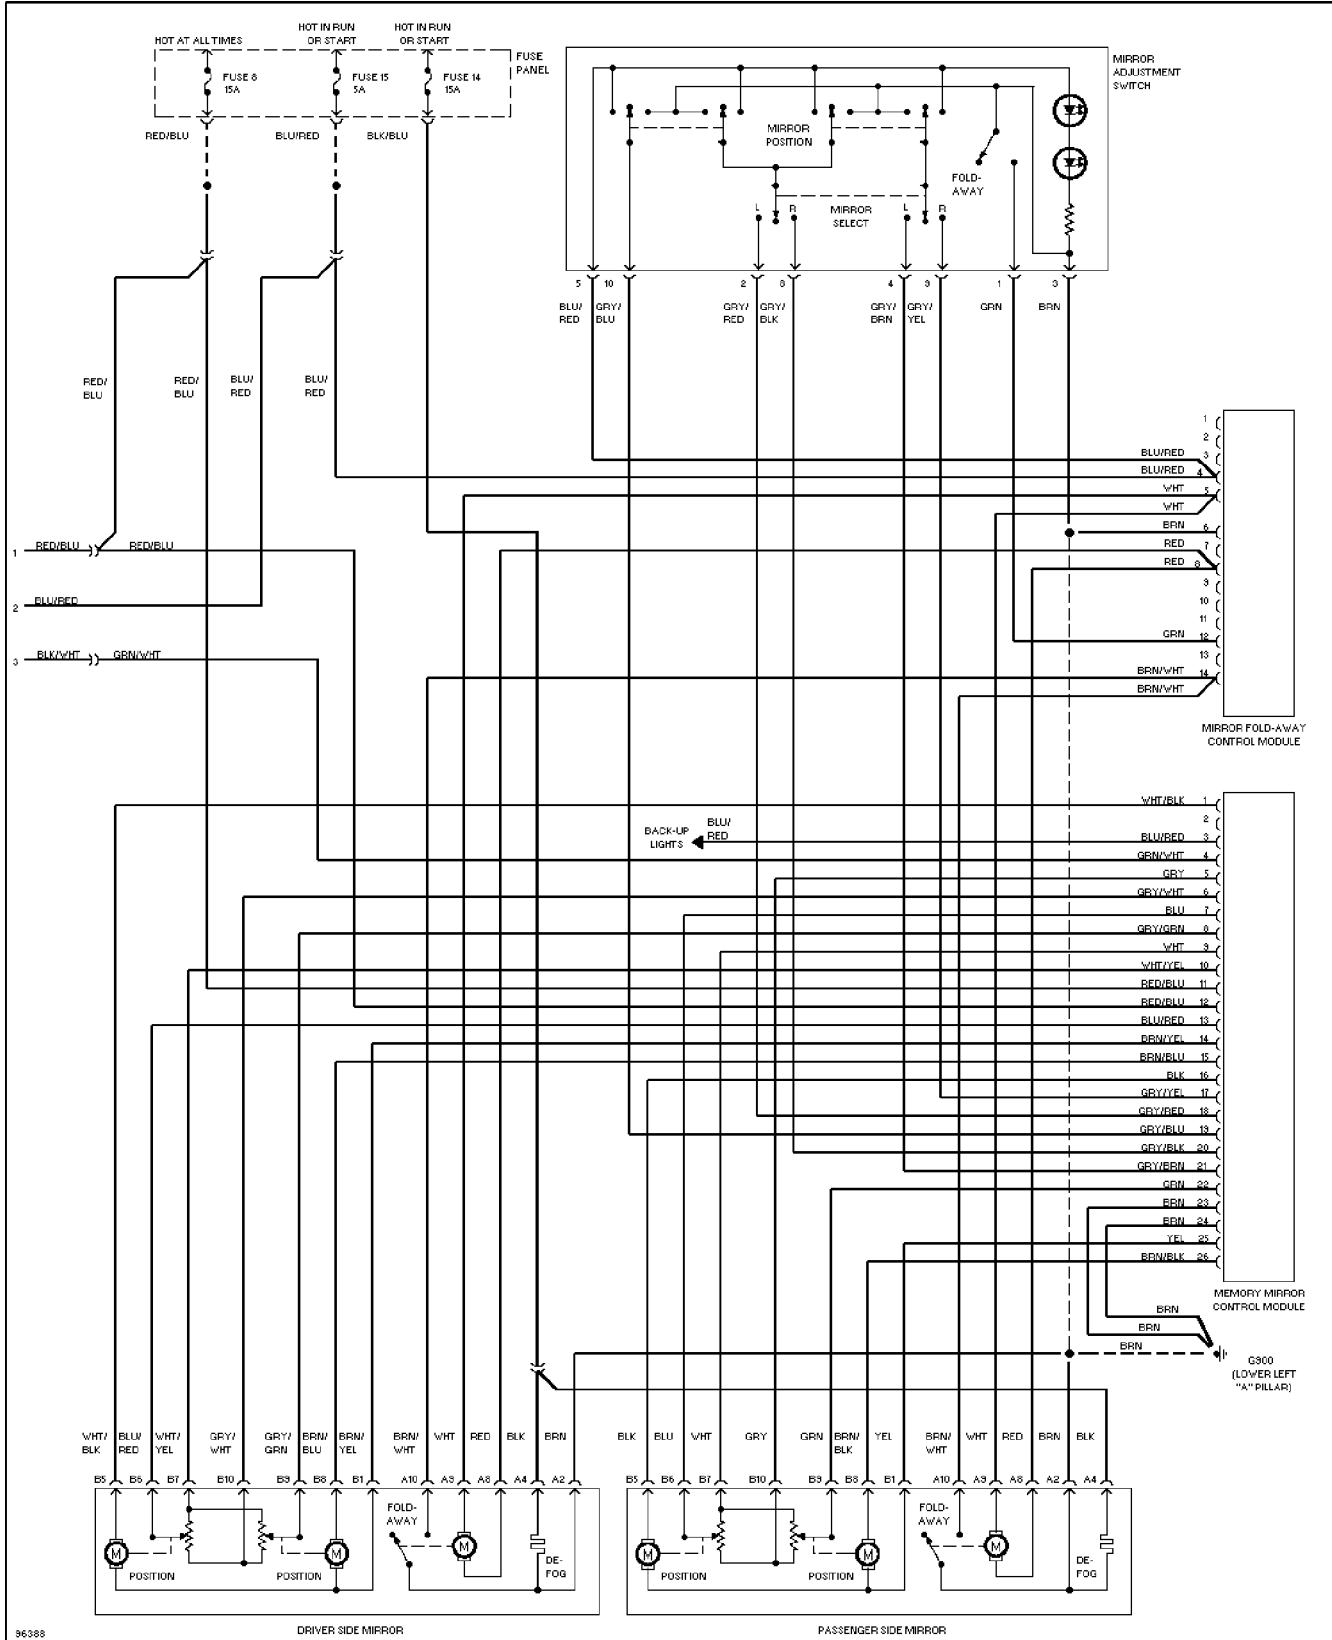

SYSTEM WIRING DIAGRAMS

Memory System Circuits (2 of 2)

1997 Audi A6

For DIAKOM-AUTO <http://www.diakom.ru> Taganrog support@diakom.ru (8634)315187

Copyright © 1998 Mitchell Repair Information Company, LLC

Thursday, November 02, 2000 11:50AM