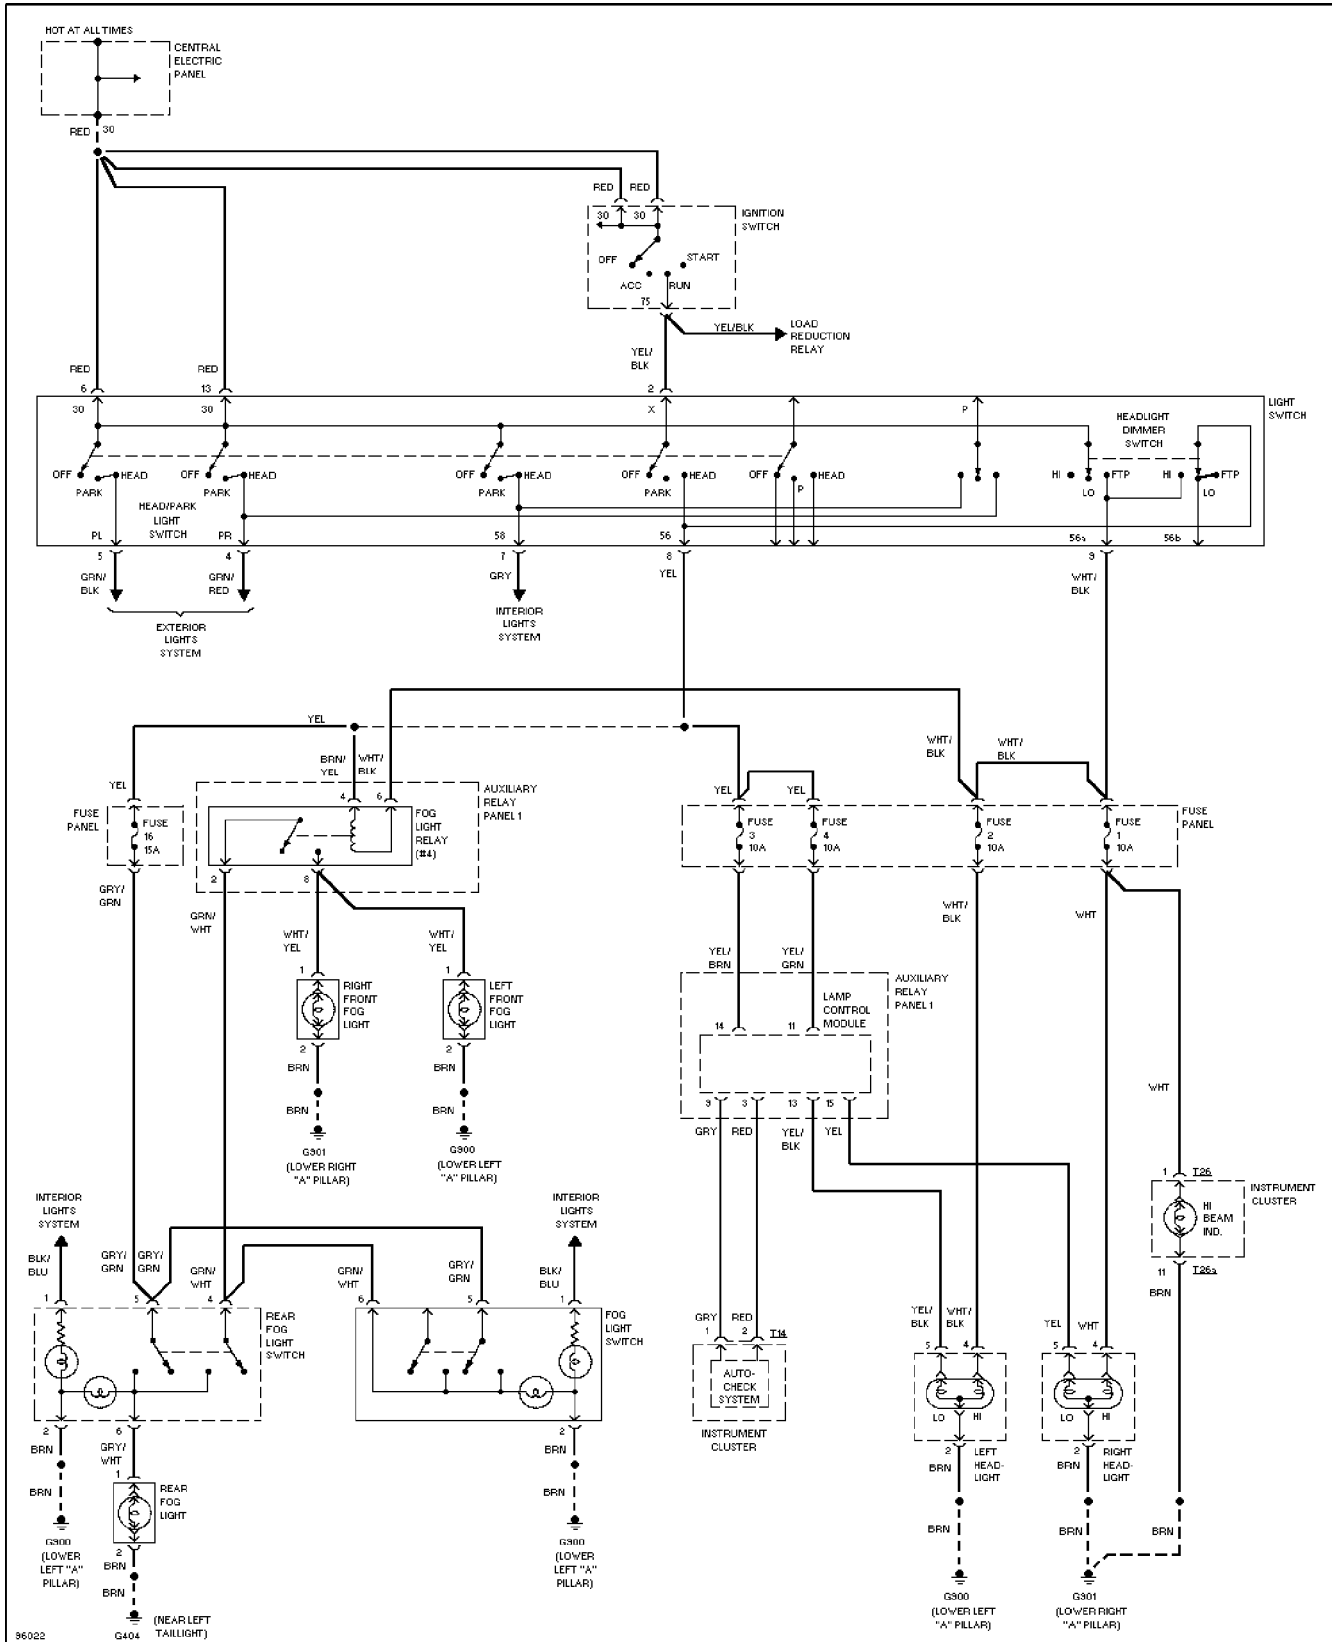

Thursday, November 02, 2000 11:49AM

SYSTEM WIRING DIAGRAMS

Headlamps/Fog Lamps Circuit, W/O DRL

1997 Audi A6

For DIAKOM-AUTO <http://www.diakom.ru> Taganrog support@diakom.ru (8634)315187
 Copyright © 1998 Mitchell Repair Information Company, LLC
 Thursday, November 02, 2000 11:48AM