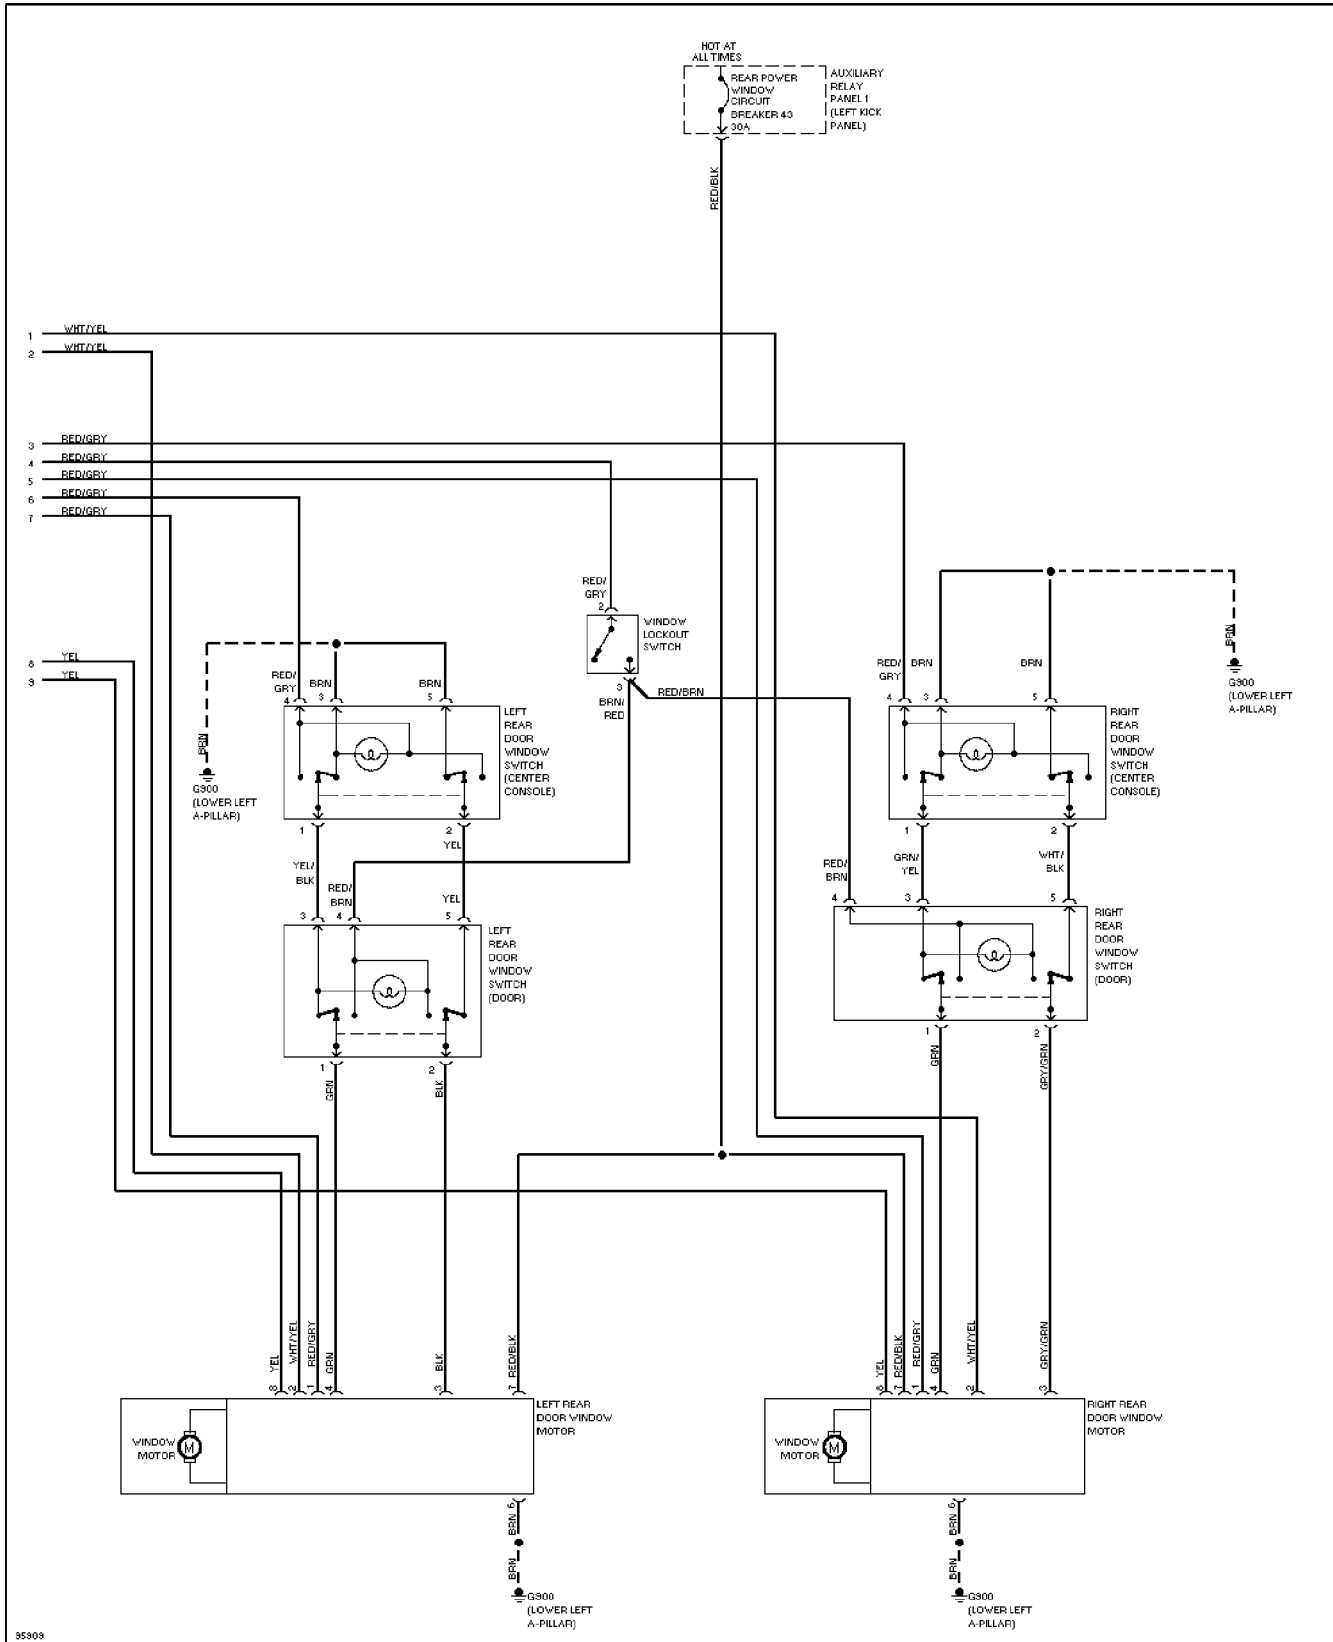

SYSTEM WIRING DIAGRAMS

Power Window Circuit (2 of 2)

1997 Audi A6

For DIAKOM-AUTO <http://www.diakom.ru> Taganrog support@diakom.ru (8634)315187

Copyright © 1998 Mitchell Repair Information Company, LLC

Thursday, November 02, 2000 11:52AM