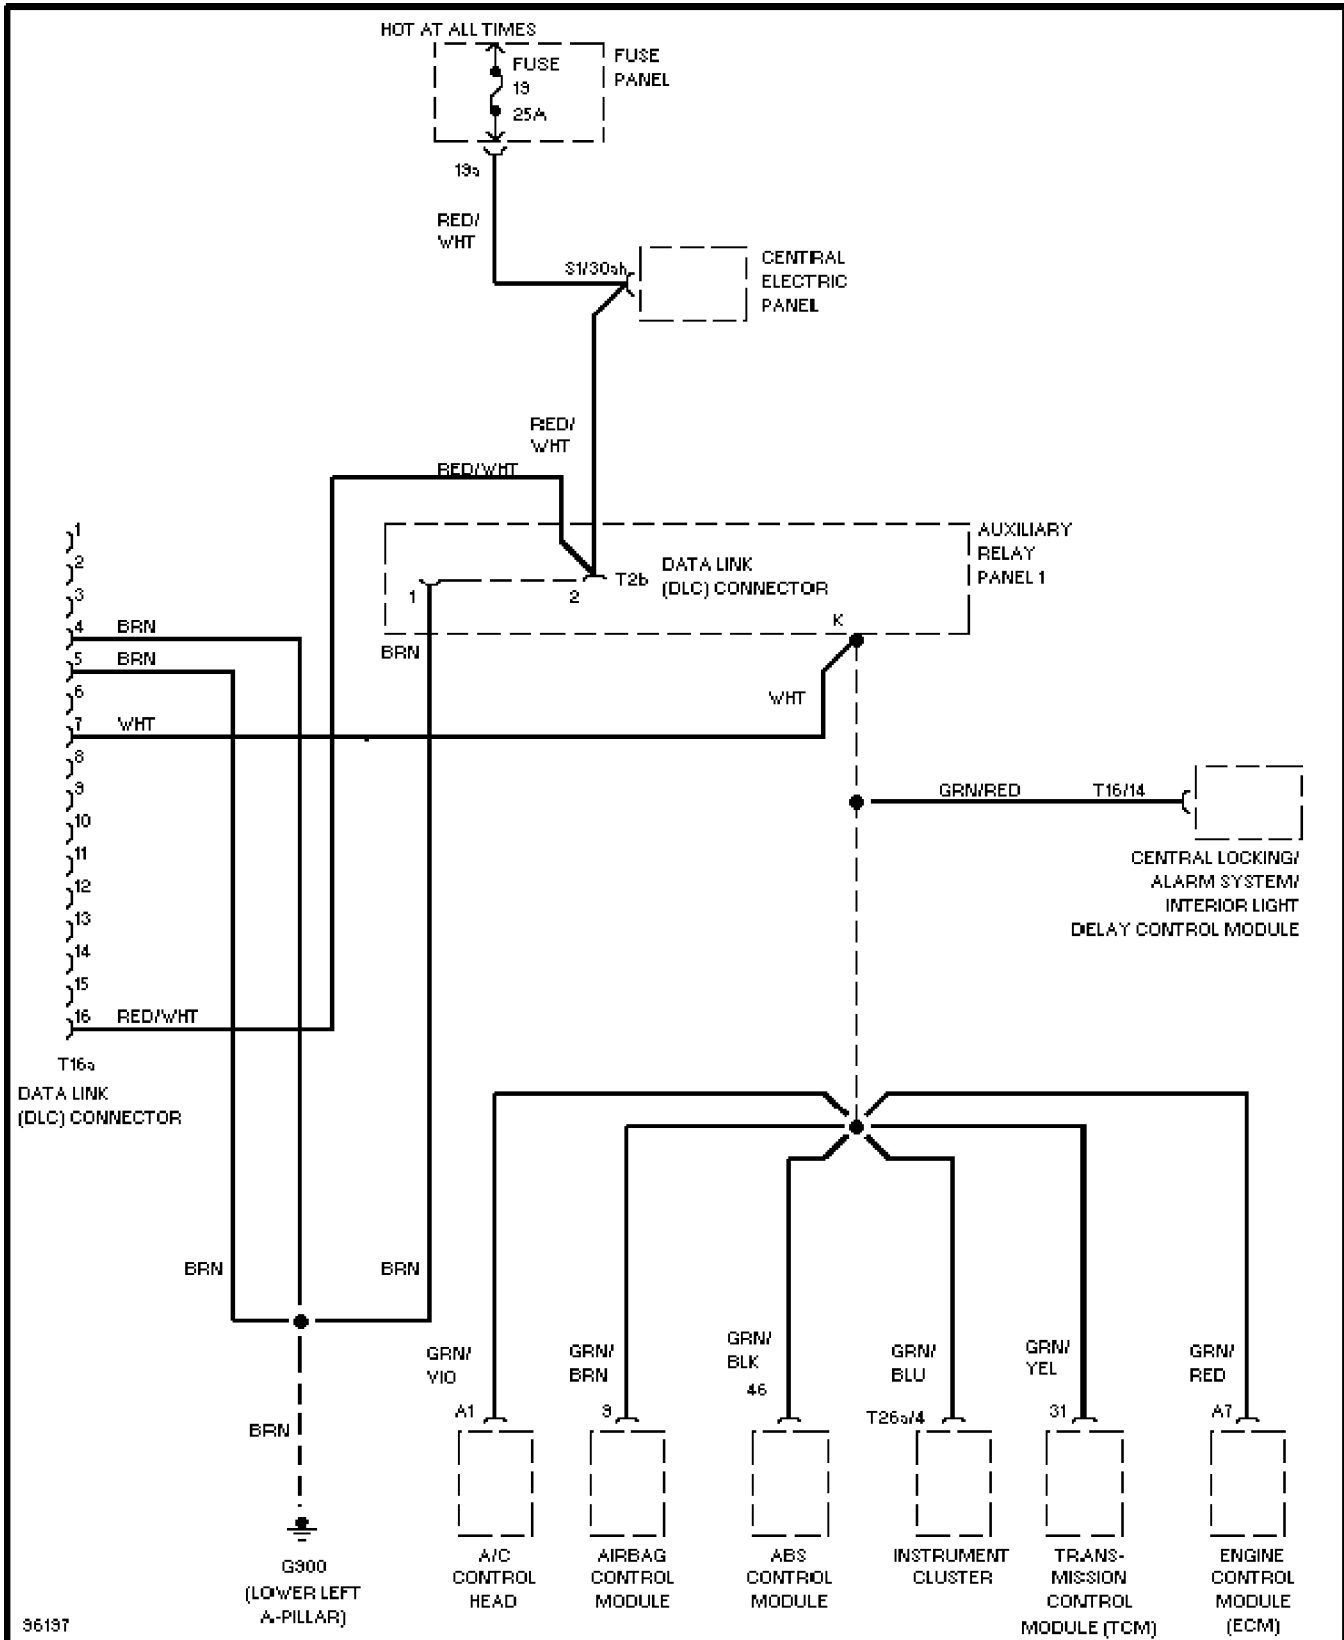

SYSTEM WIRING DIAGRAMS

Computer Data Lines

1997 Audi A6

For DIAKOM-AUTO <http://www.diakom.ru> Taganrog support@diakom.ru (8634)315187

Copyright © 1998 Mitchell Repair Information Company, LLC

Thursday, November 02, 2000 11:46AM