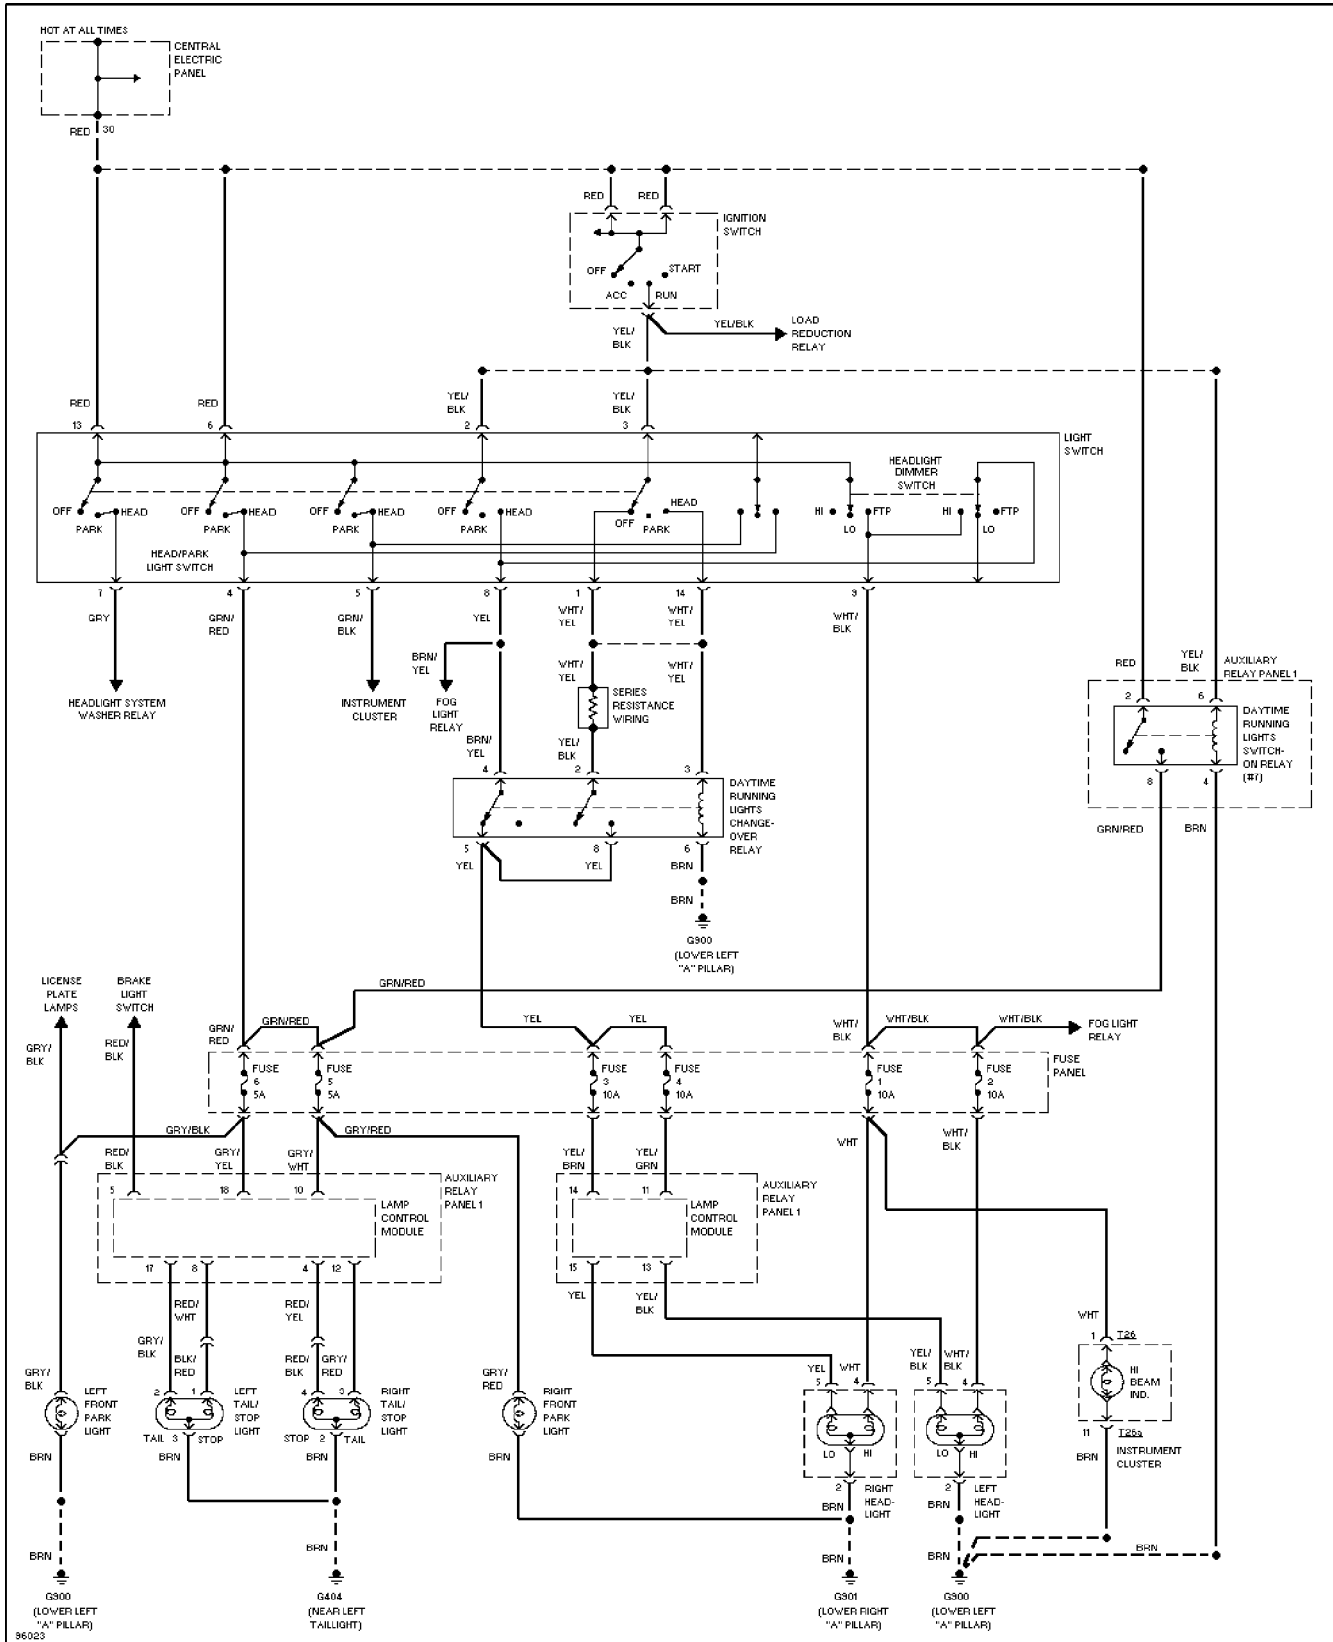

SYSTEM WIRING DIAGRAMS

Headlamps Circuit, W/ DRL

1997 Audi A6

For DIAKOM-AUTO <http://www.diakom.ru> Taganrog support@diakom.ru (8634)315187

Copyright © 1998 Mitchell Repair Information Company, LLC

Thursday, November 02, 2000 11:48AM