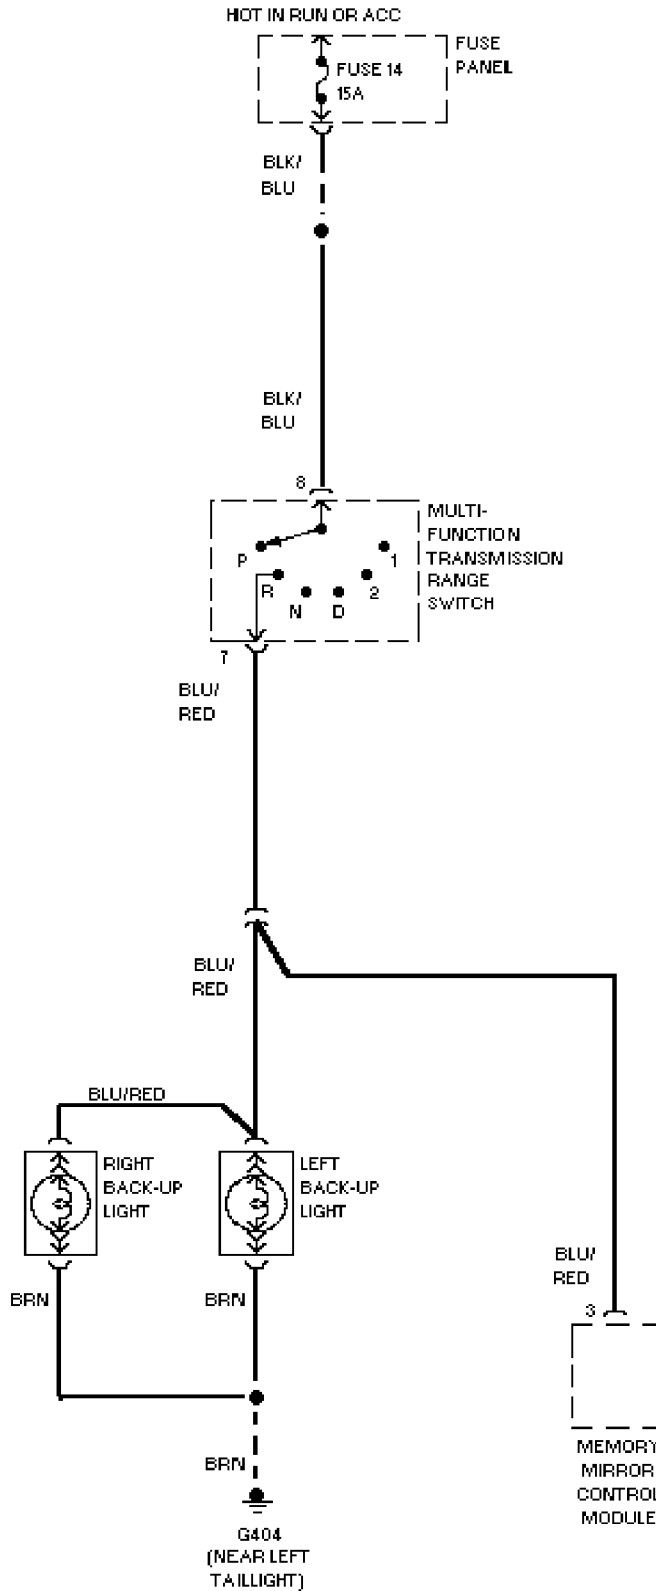

SYSTEM WIRING DIAGRAMS

Back-up Lamps Circuit

1997 Audi A6

For DIAKOM-AUTO <http://www.diakom.ru> Taganrog support@diakom.ru (8634)315187

Copyright © 1998 Mitchell Repair Information Company, LLC

Thursday, November 02, 2000 11:47AM