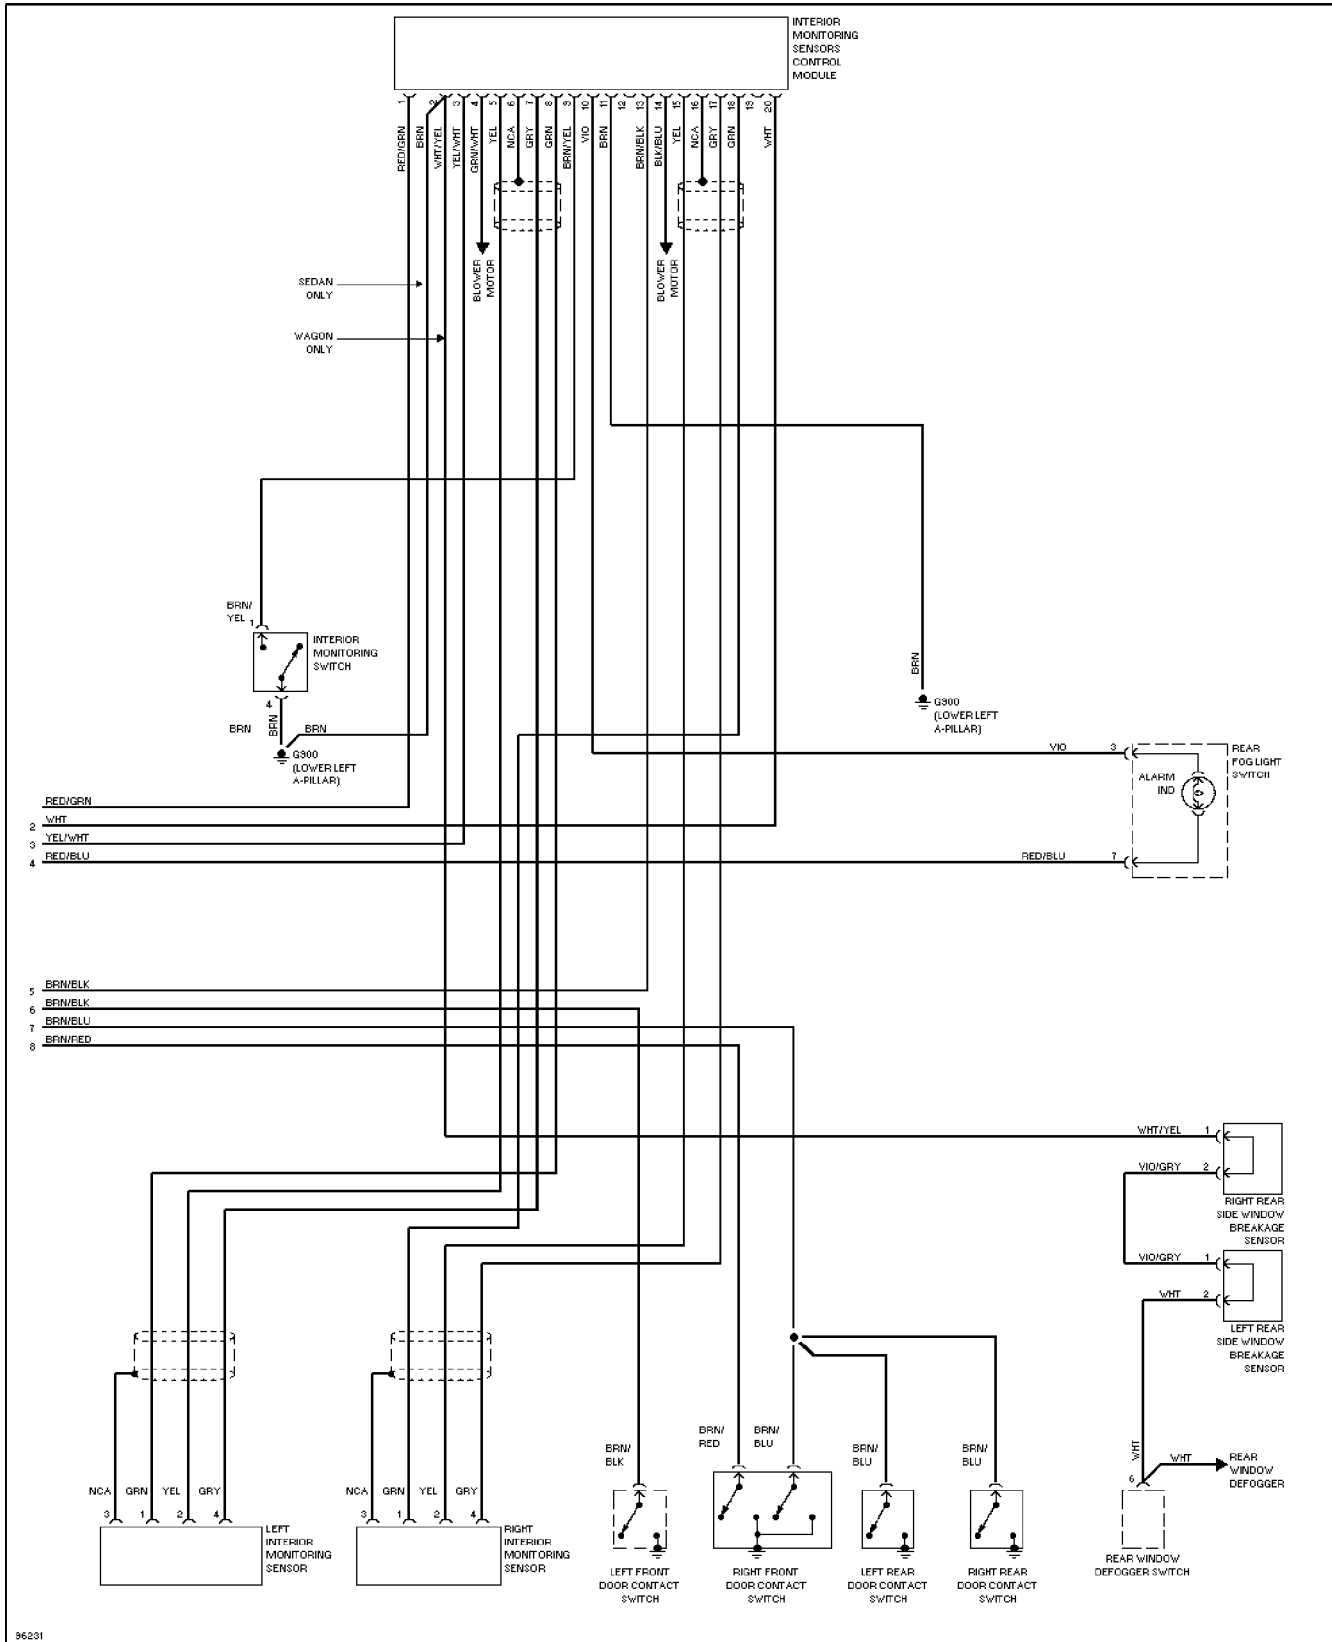

SYSTEM WIRING DIAGRAMS

Anti-theft & Central Locking Circuit (2 of 2)

1997 Audi A6

For DIAKOM-AUTO <http://www.diakom.ru> Taganrog support@diakom.ru (8634)315187

Copyright © 1998 Mitchell Repair Information Company, LLC

Thursday, November 02, 2000 11:46AM