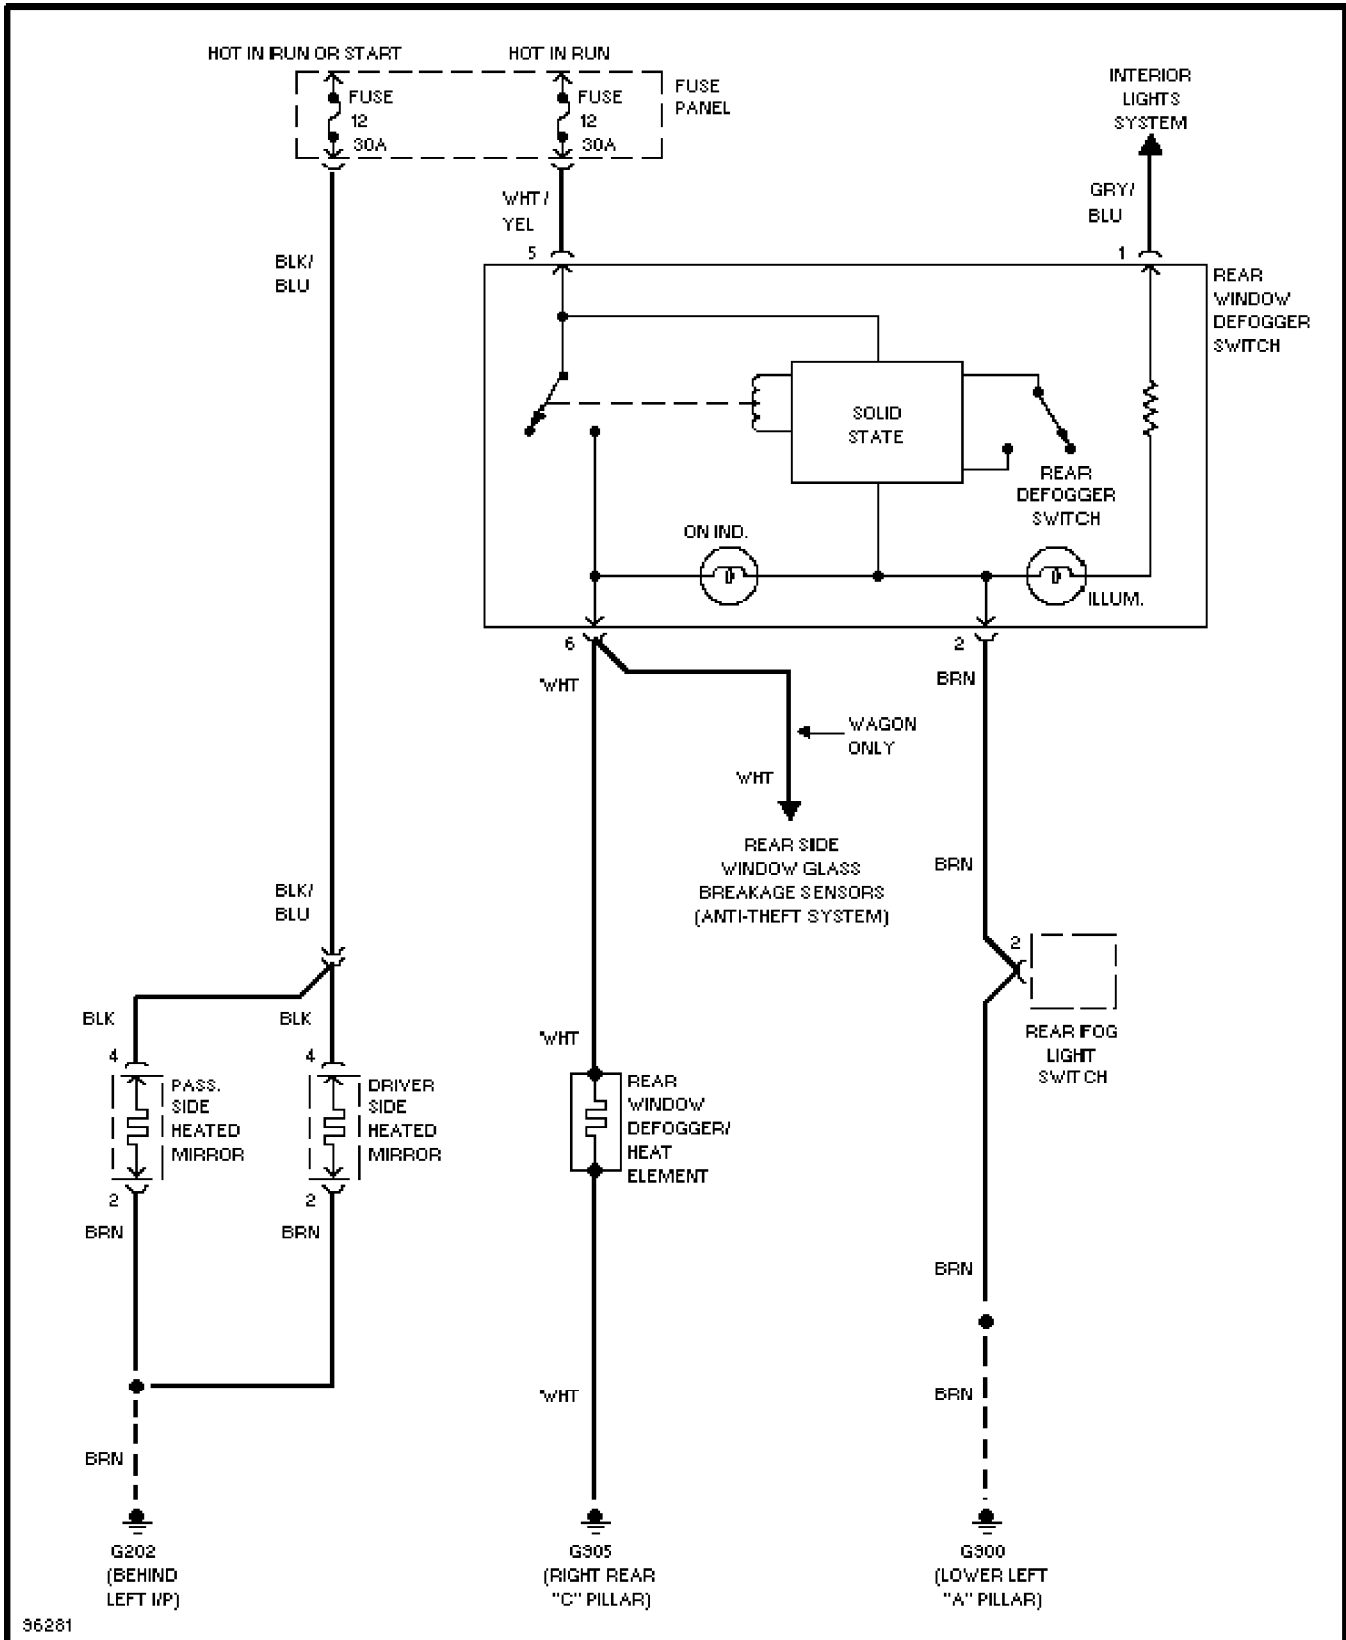

SYSTEM WIRING DIAGRAMS

Defogger Circuit, W/O Antenna Amplifier

1997 Audi A6

For DIAKOM-AUTO <http://www.diakom.ru> Taganrog support@diakom.ru (8634)315187

Copyright © 1998 Mitchell Repair Information Company, LLC

Thursday, November 02, 2000 11:47AM