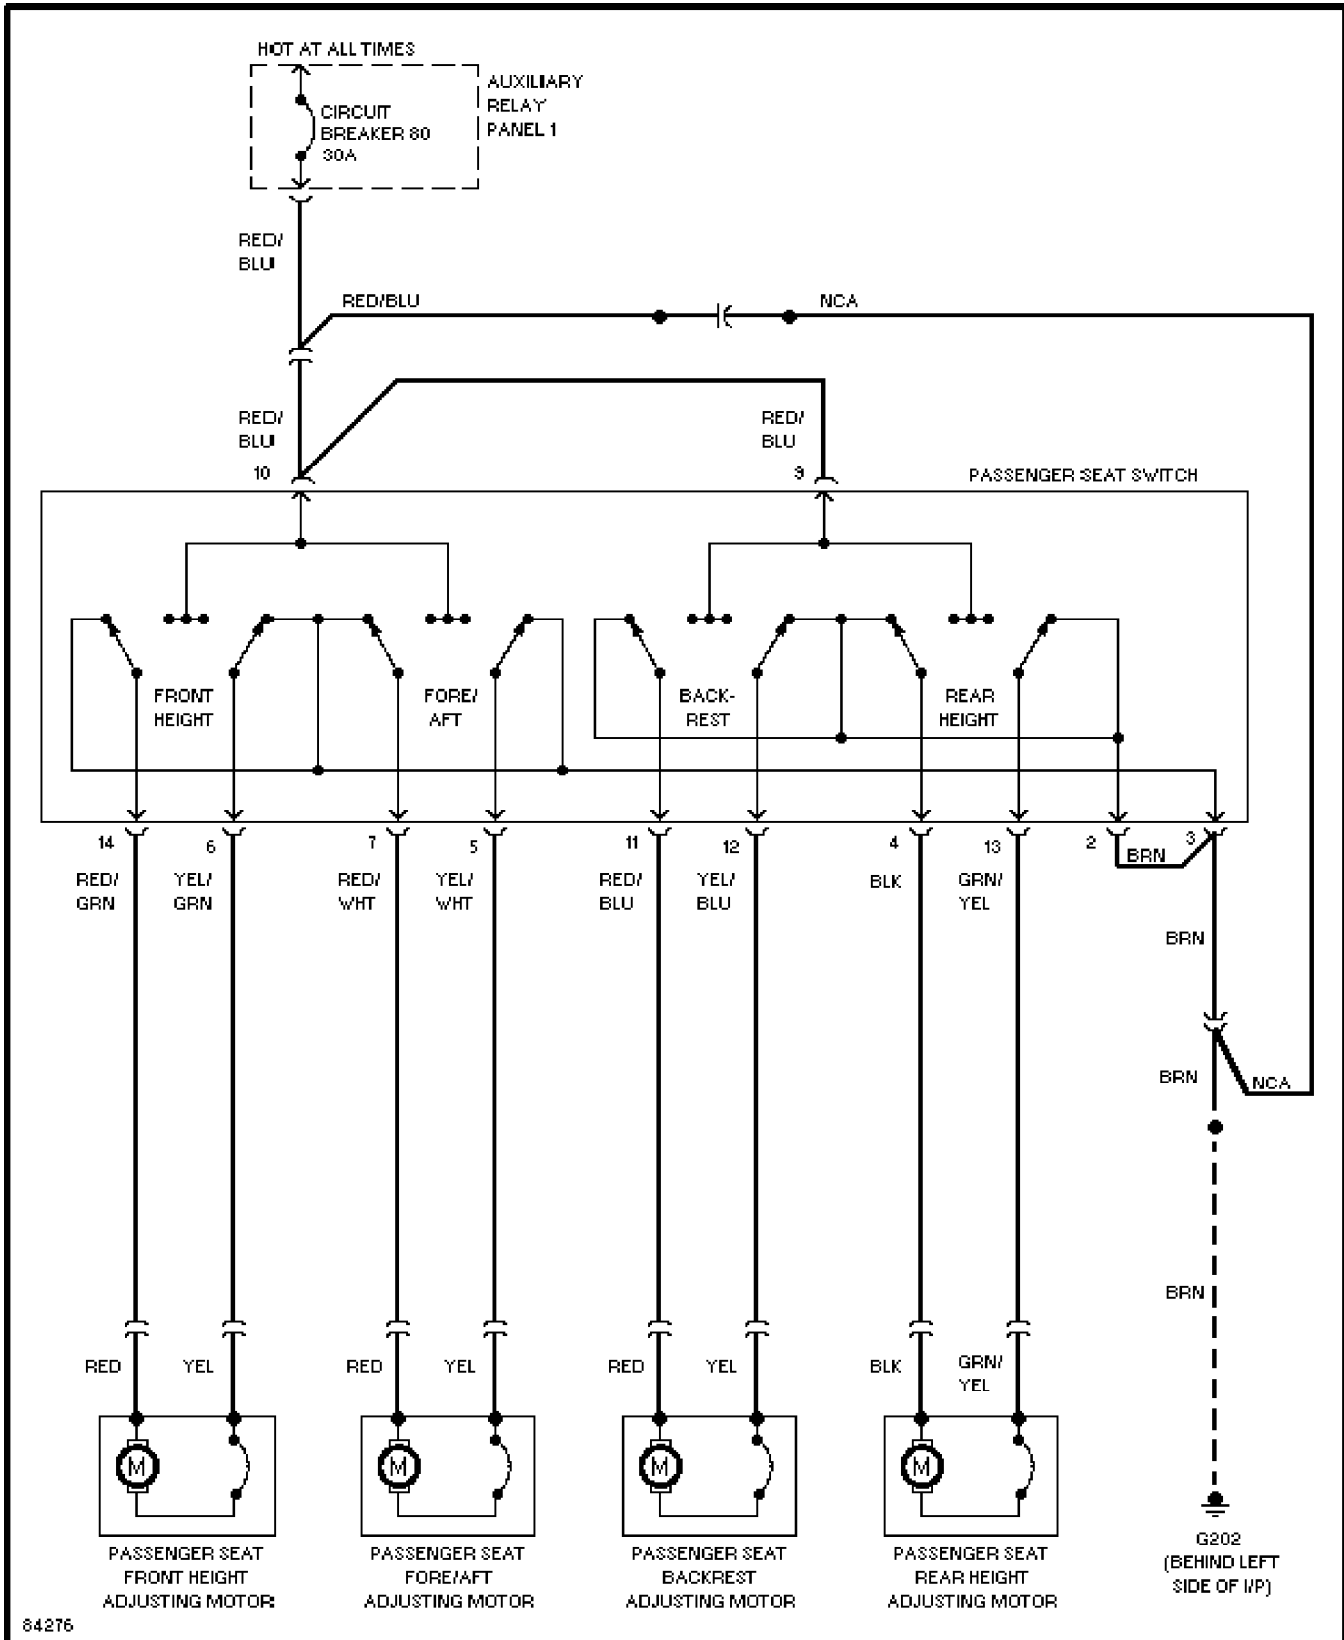

SYSTEM WIRING DIAGRAMS

Passenger Seat Circuit

1997 Audi A6

For DIAKOM-AUTO <http://www.diakom.ru> Taganrog support@diakom.ru (8634)315187

Copyright © 1998 Mitchell Repair Information Company, LLC

Thursday, November 02, 2000 11:51AM