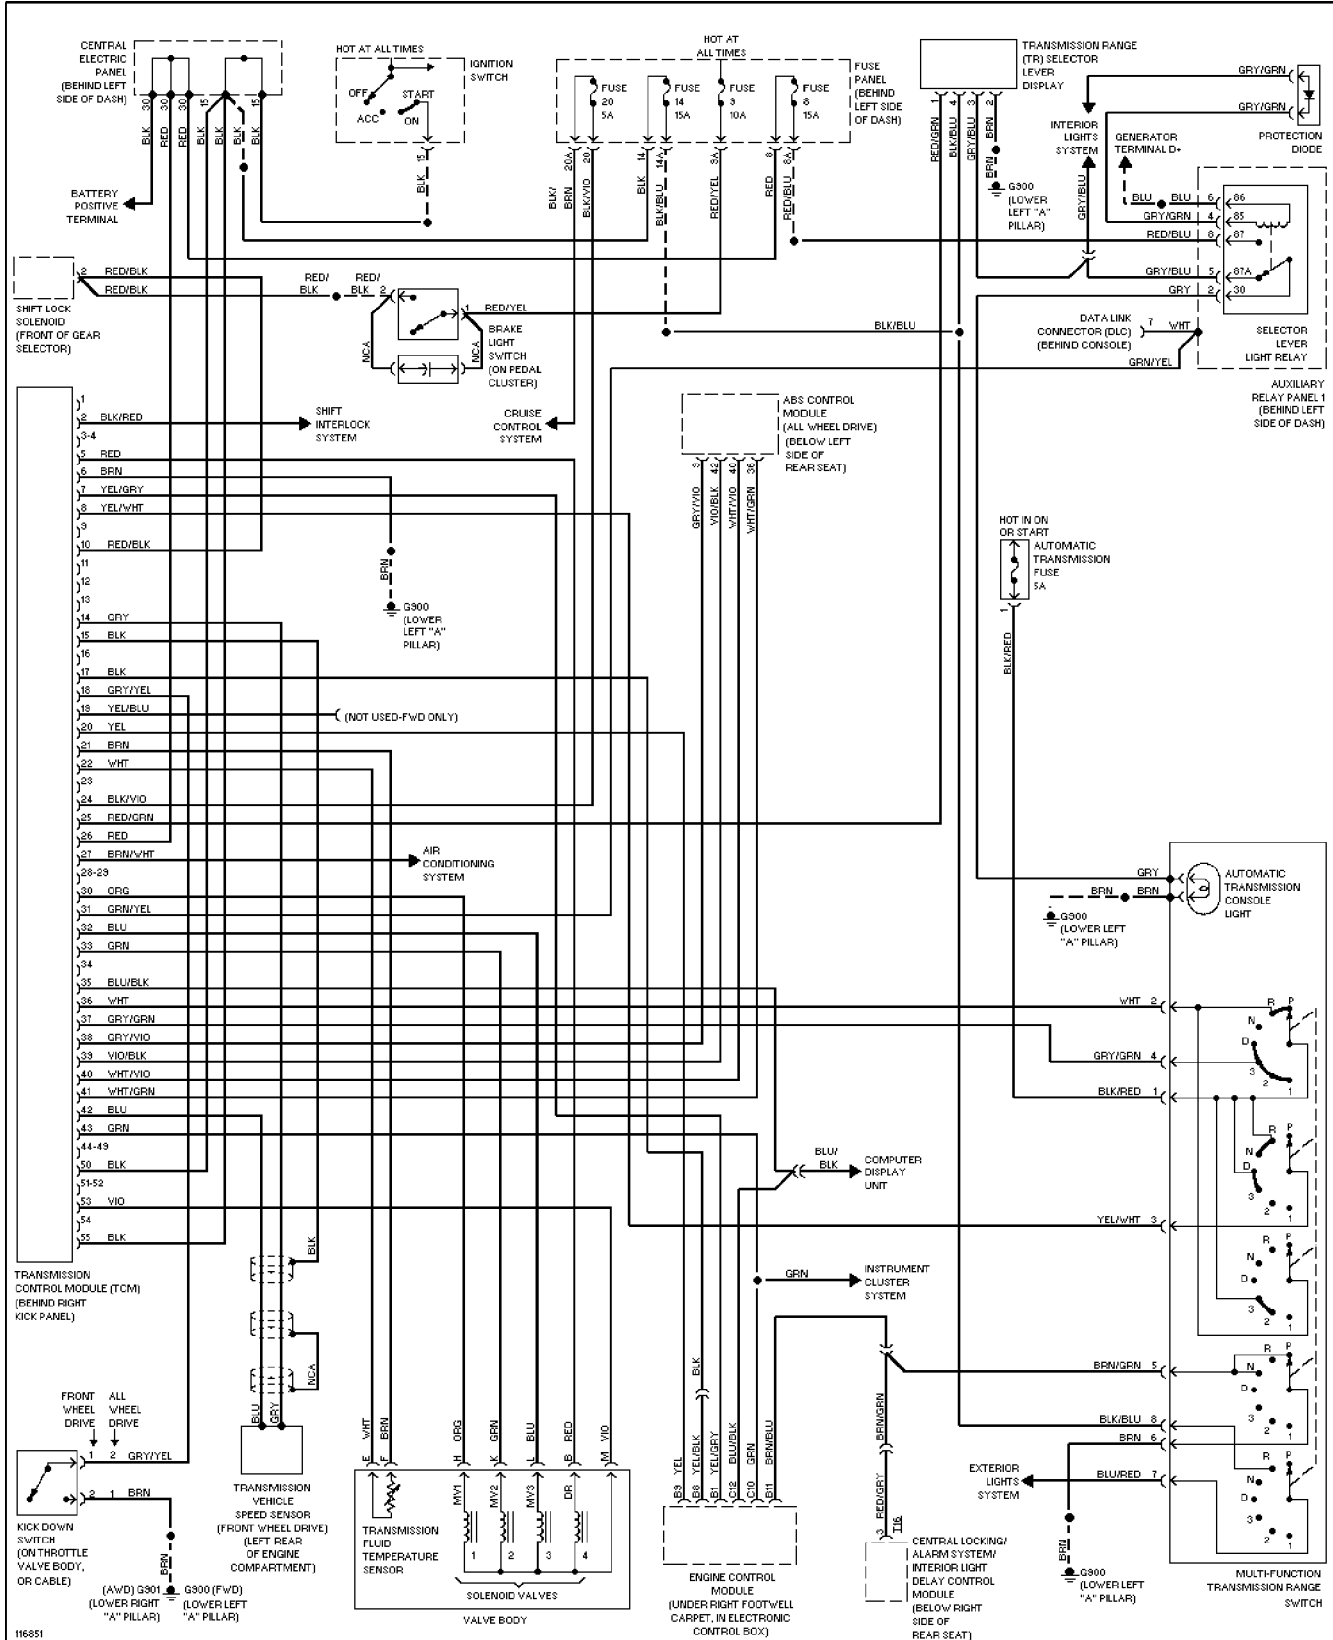

SYSTEM WIRING DIAGRAMS

A/T Circuit

1997 Audi A6

For DIAKOM-AUTO <http://www.diakom.ru> Taganrog support@diakom.ru (8634)315187

Copyright © 1998 Mitchell Repair Information Company, LLC

Thursday, November 02, 2000 11:52AM