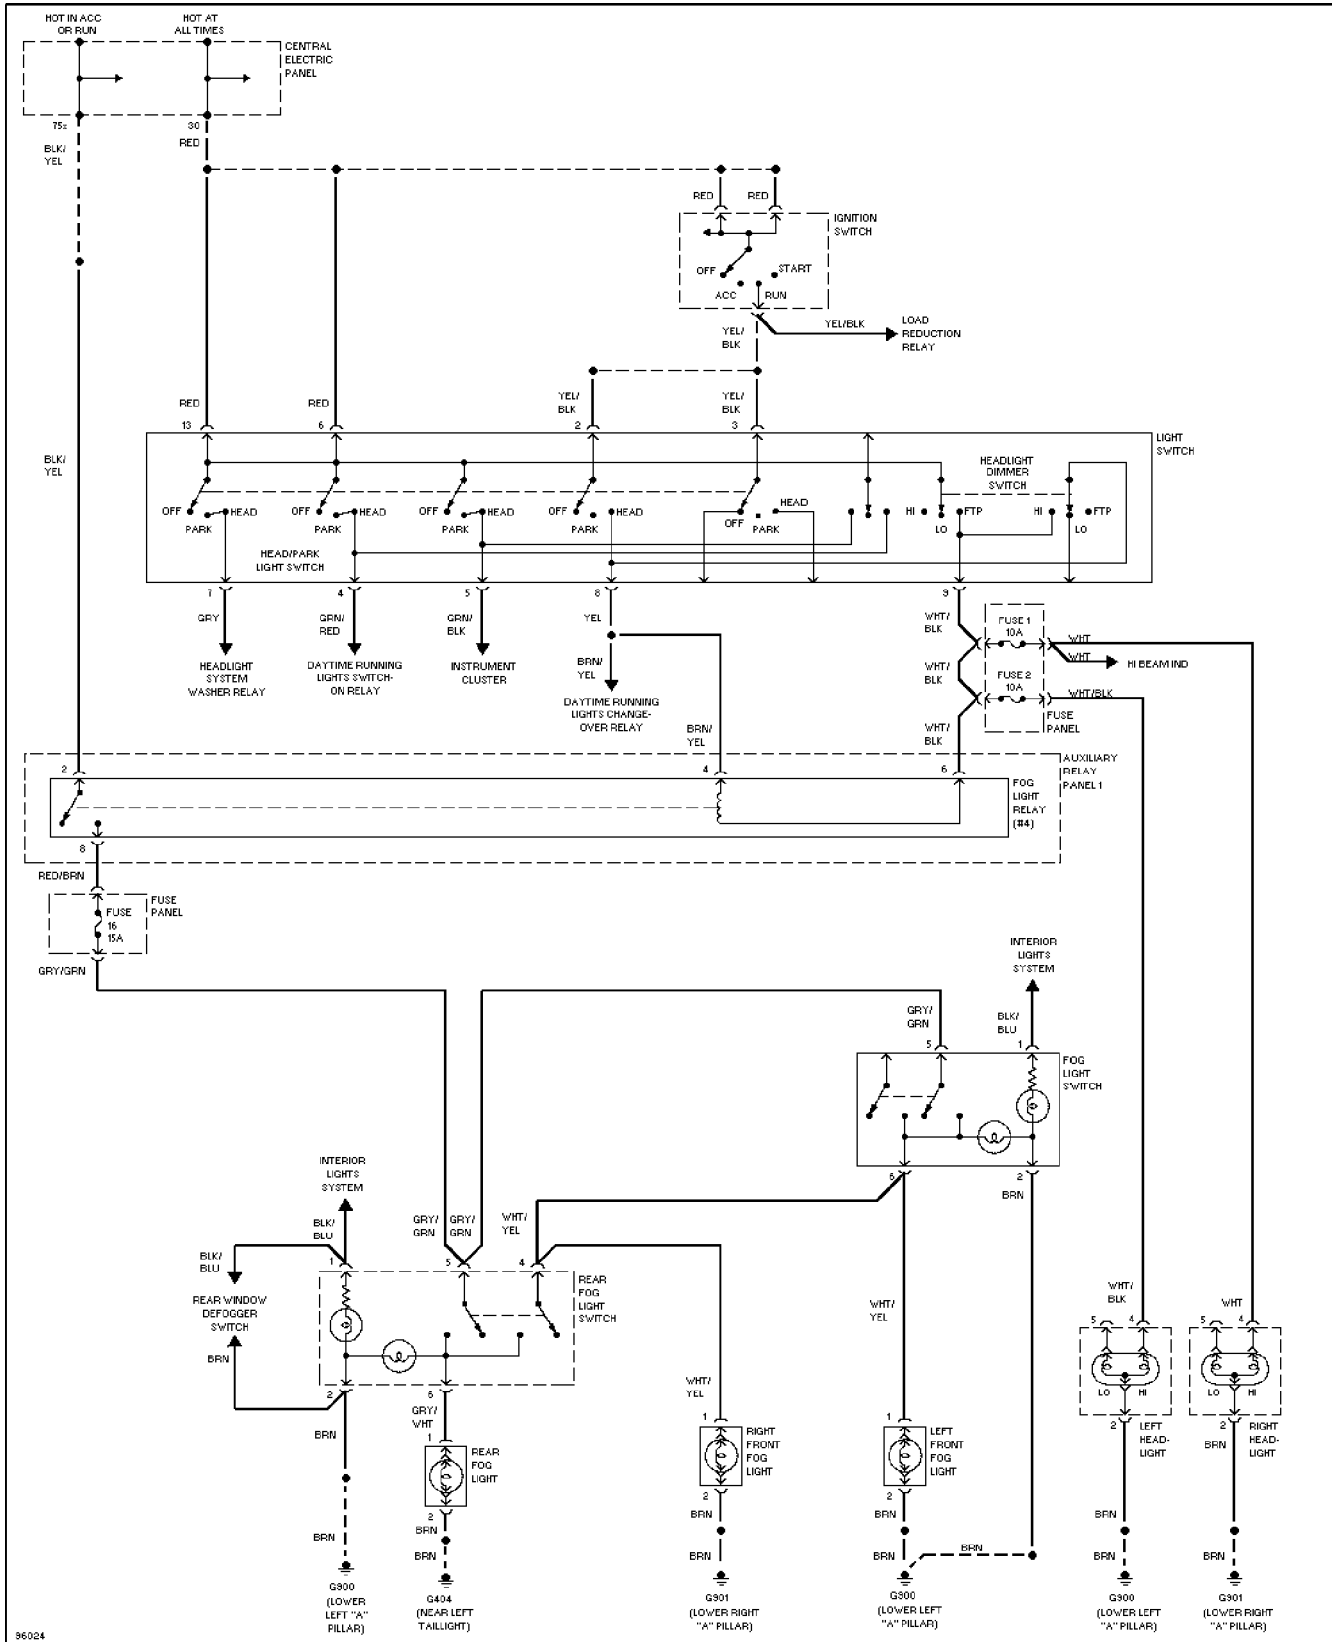

SYSTEM WIRING DIAGRAMS

Fog Lamps Circuit, W/ DRL

1997 Audi A6

For DIAKOM-AUTO <http://www.diakom.ru> Taganrog support@diakom.ru (8634)315187

Copyright © 1998 Mitchell Repair Information Company, LLC

Thursday, November 02, 2000 11:48AM