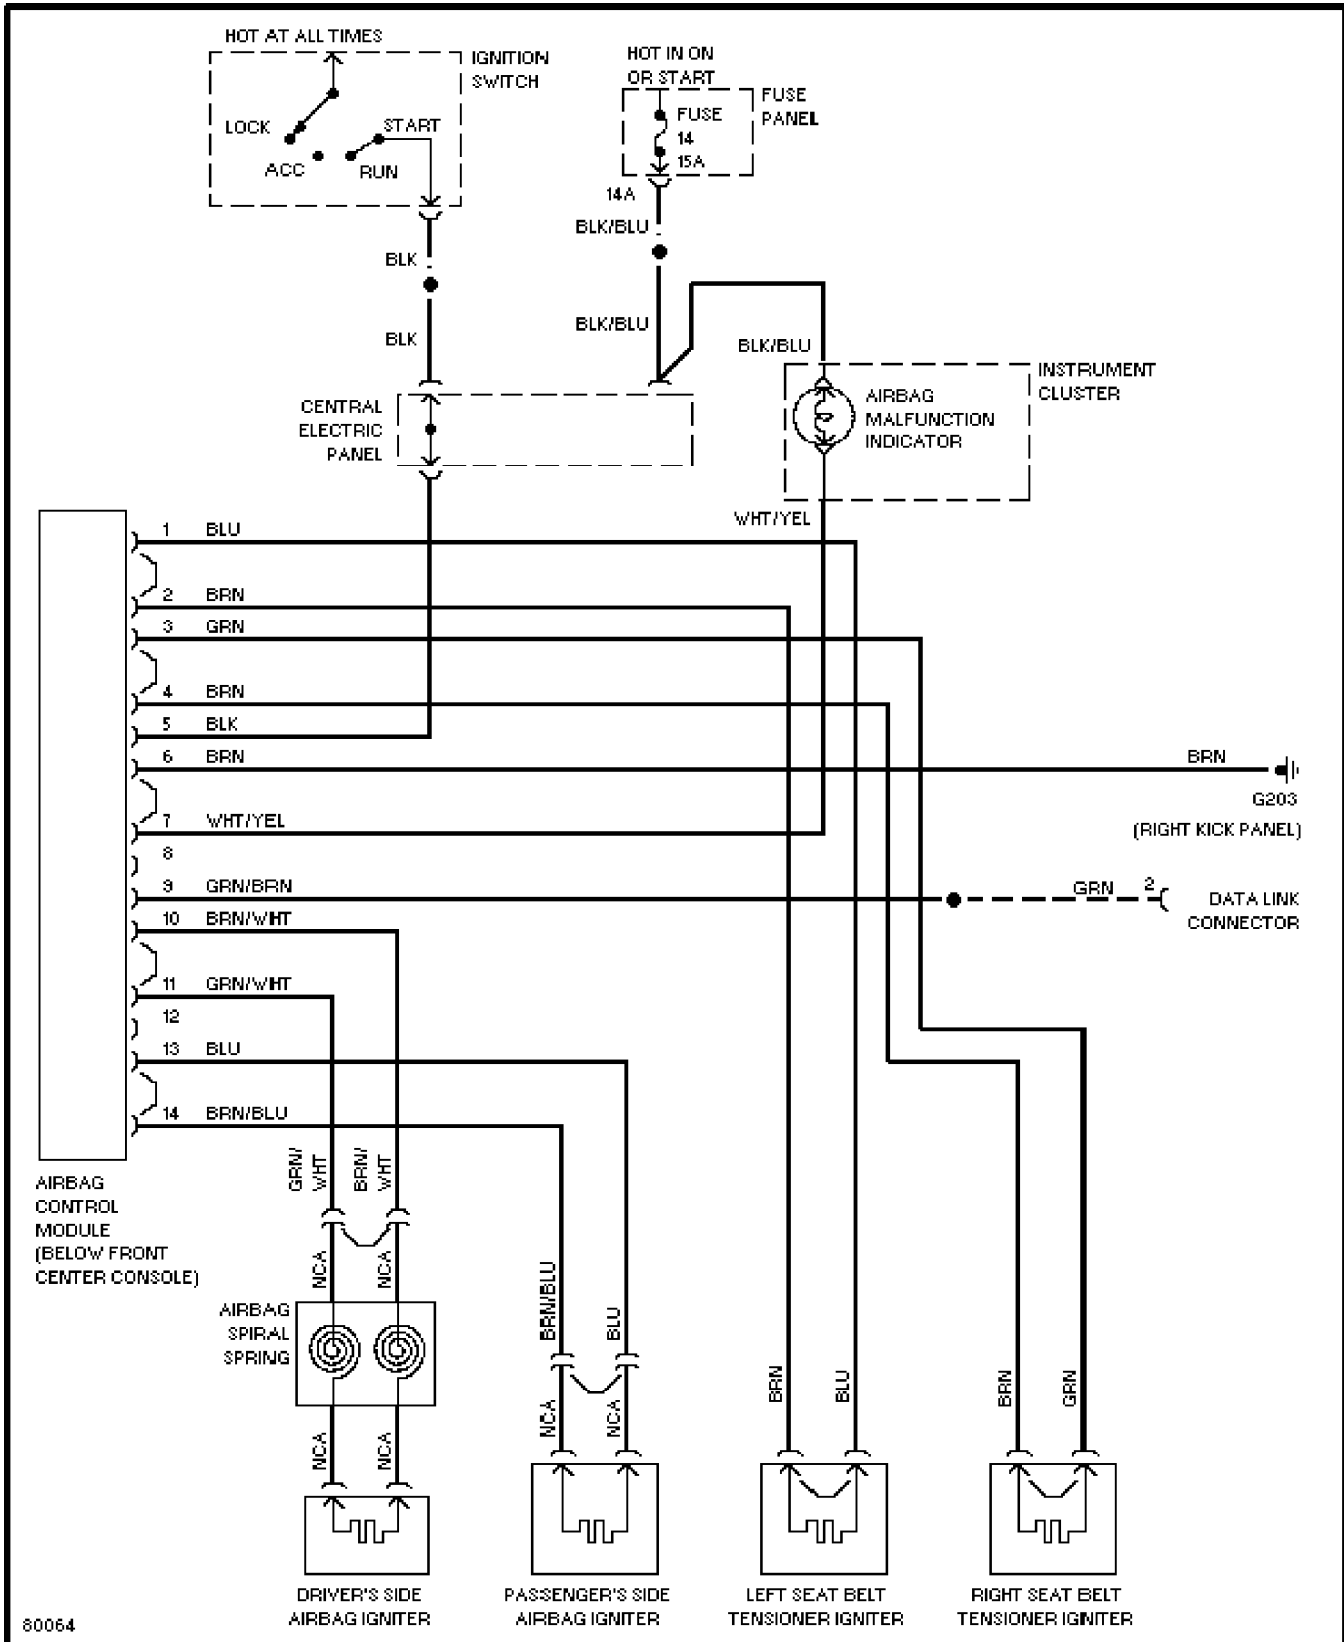

SYSTEM WIRING DIAGRAMS

Supplemental Restraint Circuit

1997 Audi A6

For DIAKOM-AUTO <http://www.diakom.ru> Taganrog support@diakom.ru (8634)315187

Copyright © 1998 Mitchell Repair Information Company, LLC

Thursday, November 02, 2000 11:52AM