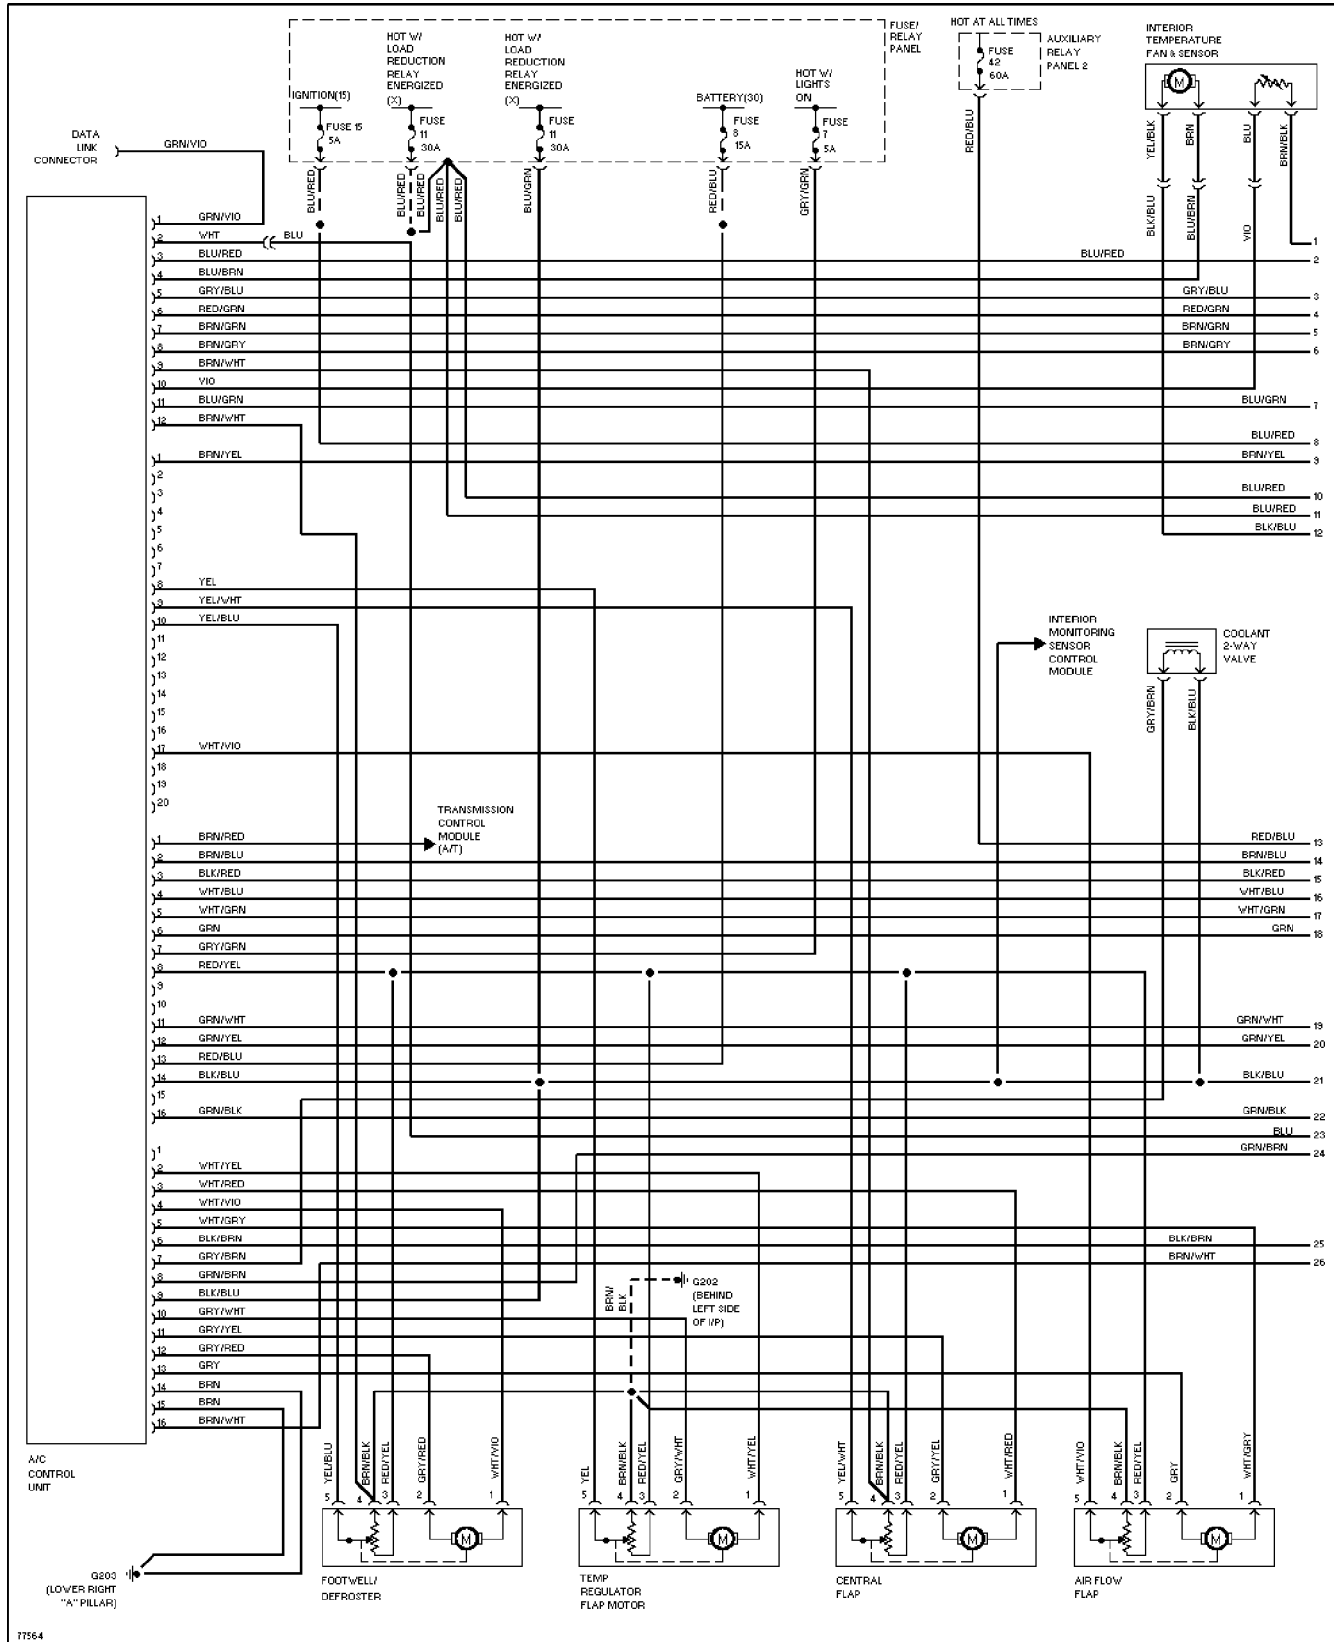

SYSTEM WIRING DIAGRAMS

A/C Circuit (1 of 2)

1997 Audi A6

For DIAKOM-AUTO <http://www.diakom.ru> Taganrog support@diakom.ru (8634)315187

Copyright © 1998 Mitchell Repair Information Company, LLC

Thursday, November 02, 2000 11:45AM