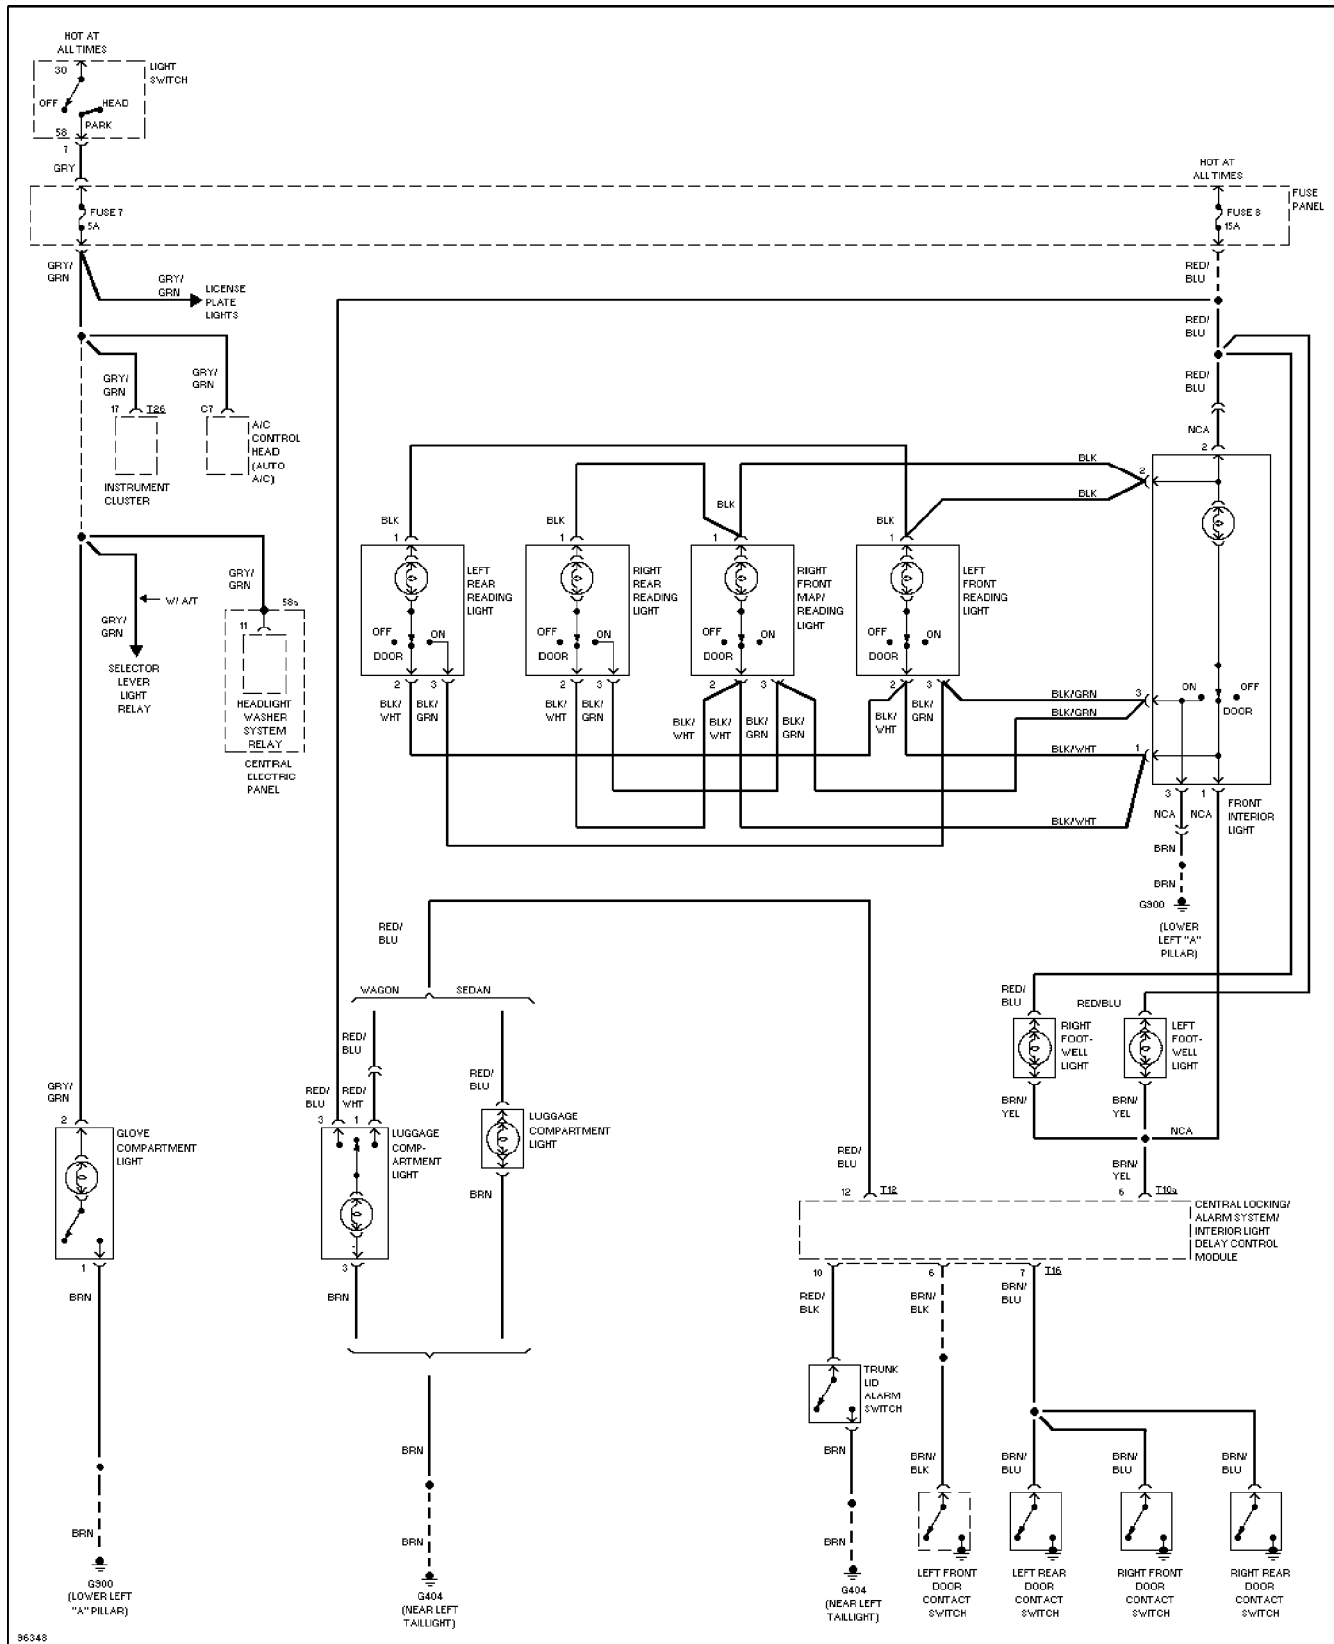

SYSTEM WIRING DIAGRAMS

Courtesy Lamps Circuit, W/ Reading Lights (1 of 2)

1997 Audi A6

For DIAKOM-AUTO <http://www.diakom.ru> Taganrog support@diakom.ru (8634)315187

Copyright © 1998 Mitchell Repair Information Company, LLC

Thursday, November 02, 2000 11:49AM