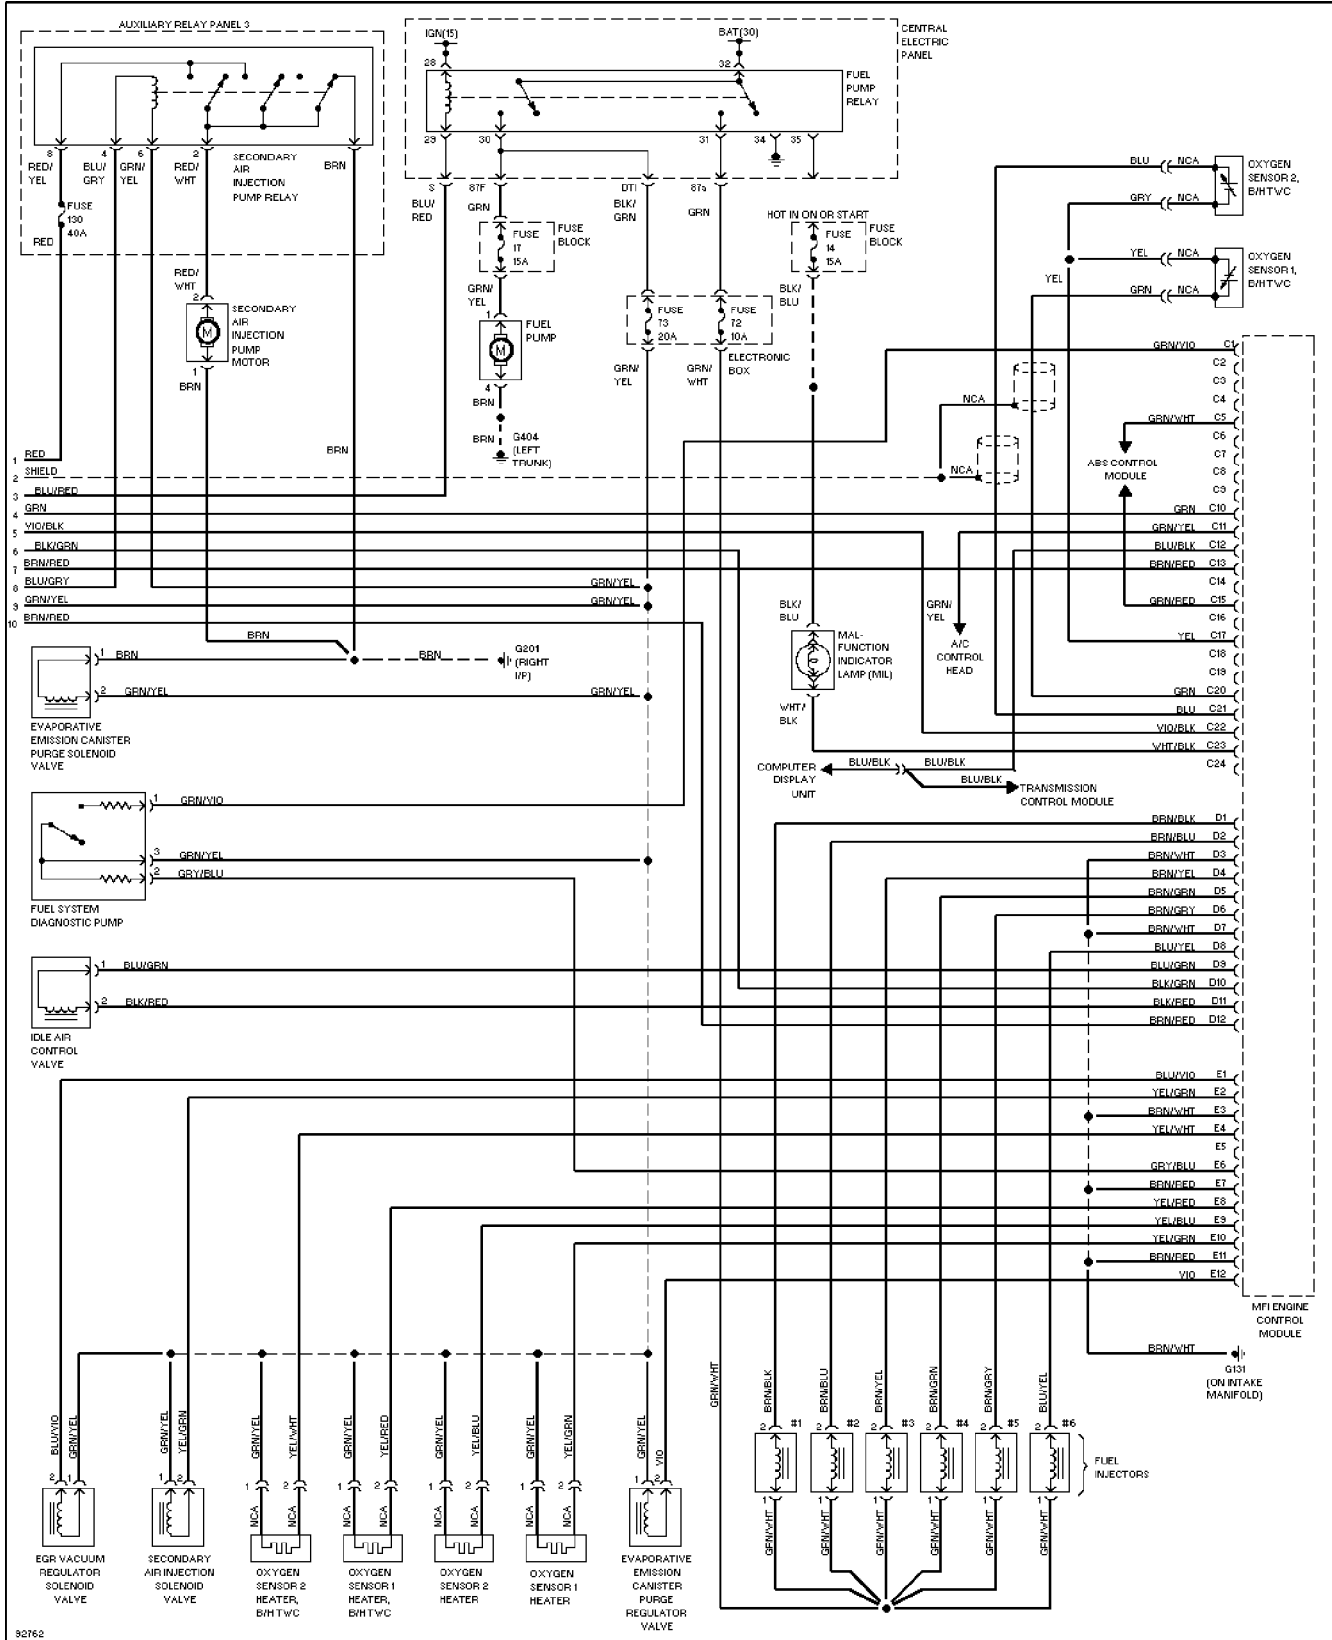

SYSTEM WIRING DIAGRAMS

2.8L, Engine Performance Circuits (2 of 2)

1997 Audi A6

For DIAKOM-AUTO <http://www.diakom.ru> Taganrog support@diakom.ru (8634)315187

Copyright © 1998 Mitchell Repair Information Company, LLC

Thursday, November 02, 2000 11:47AM

SYSTEM WIRING DIAGRAMS

2.8L, Engine Performance Circuits (1 of 2)

1997 Audi A6

For DIAKOM-AUTO <http://www.diakom.ru> Taganrog support@diakom.ru (8634)315187

Copyright © 1998 Mitchell Repair Information Company, LLC