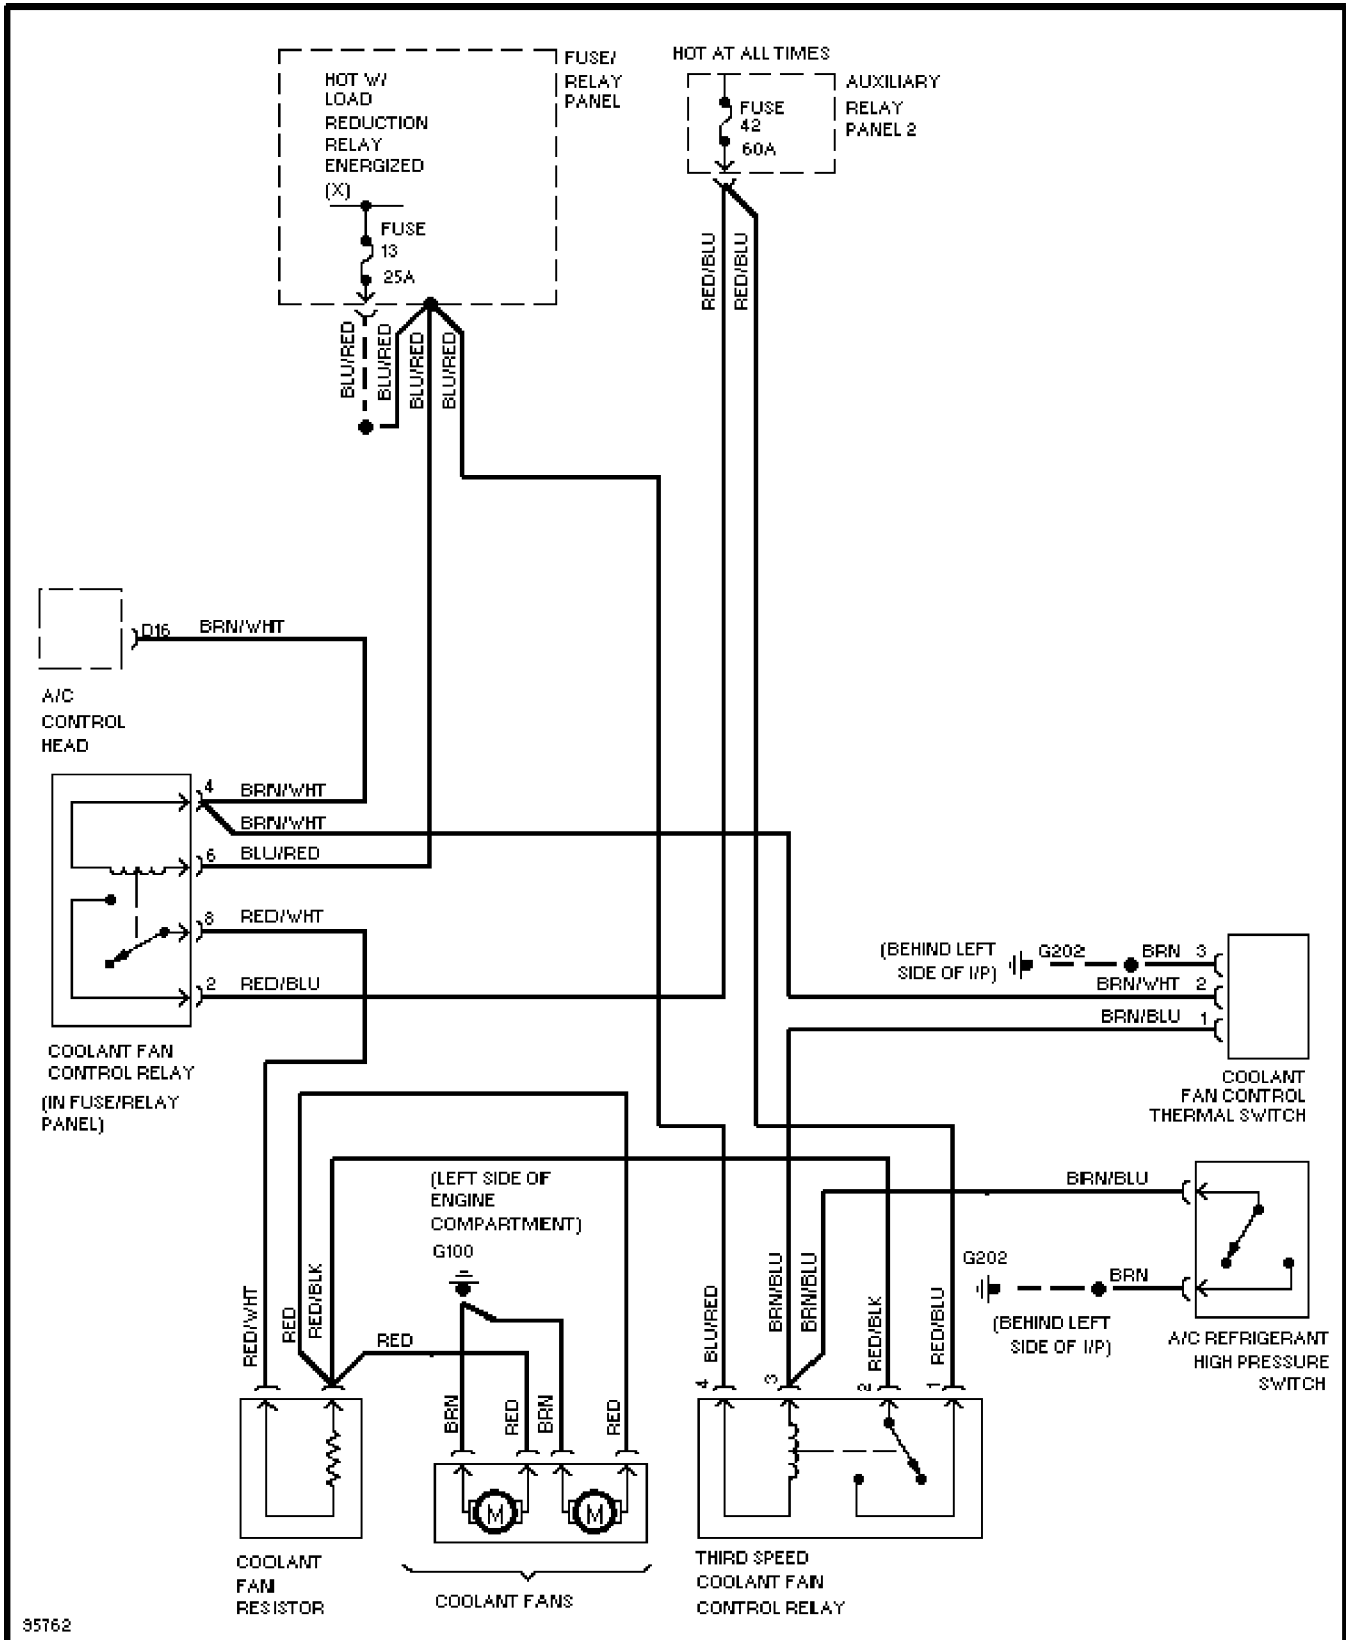

SYSTEM WIRING DIAGRAMS

Cooling Fan Circuit

1997 Audi A6

For DIAKOM-AUTO <http://www.diakom.ru> Taganrog support@diakom.ru (8634)315187

Copyright © 1998 Mitchell Repair Information Company, LLC

Thursday, November 02, 2000 11:46AM