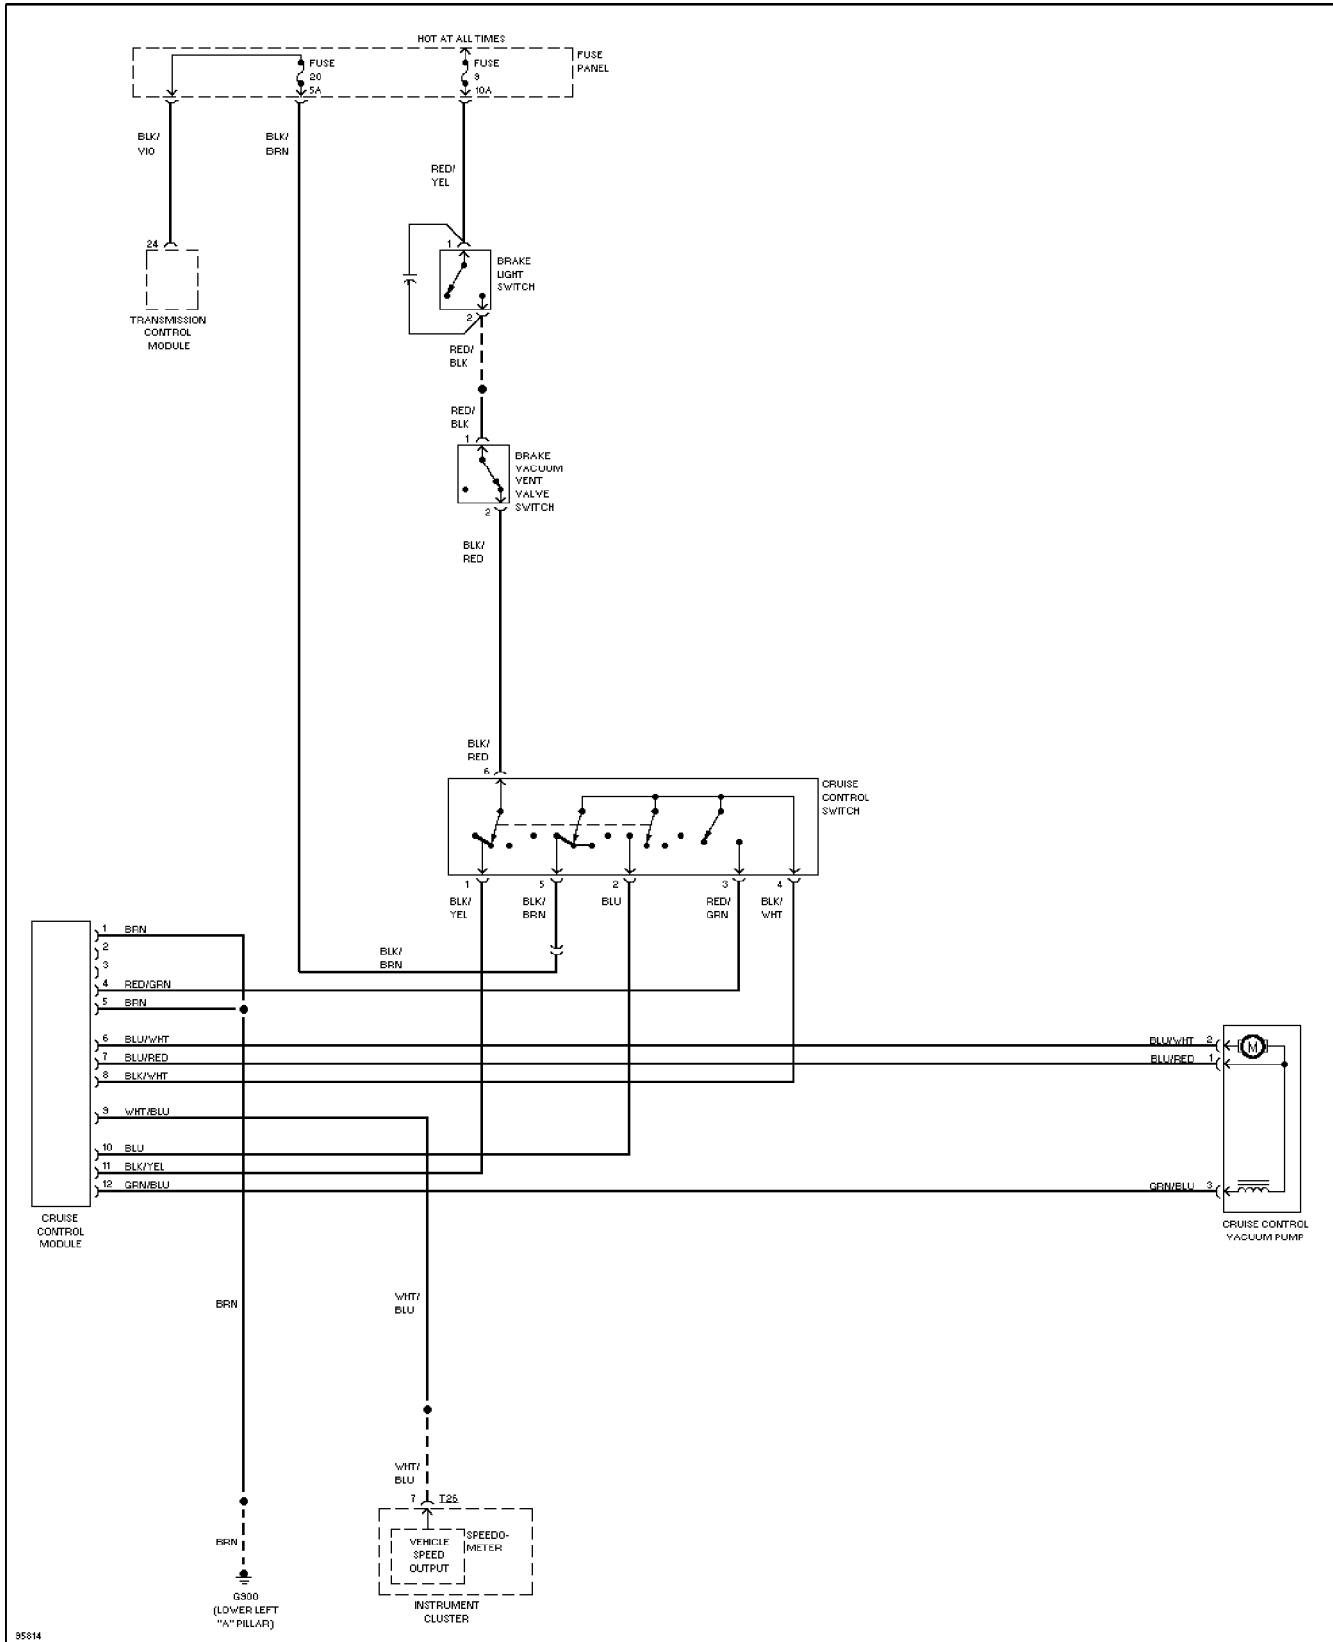

SYSTEM WIRING DIAGRAMS

Cruise Control Circuit

1997 Audi A6

For DIAKOM-AUTO <http://www.diakom.ru> Taganrog support@diakom.ru (8634)315187

Copyright © 1998 Mitchell Repair Information Company, LLC

Thursday, November 02, 2000 11:46AM