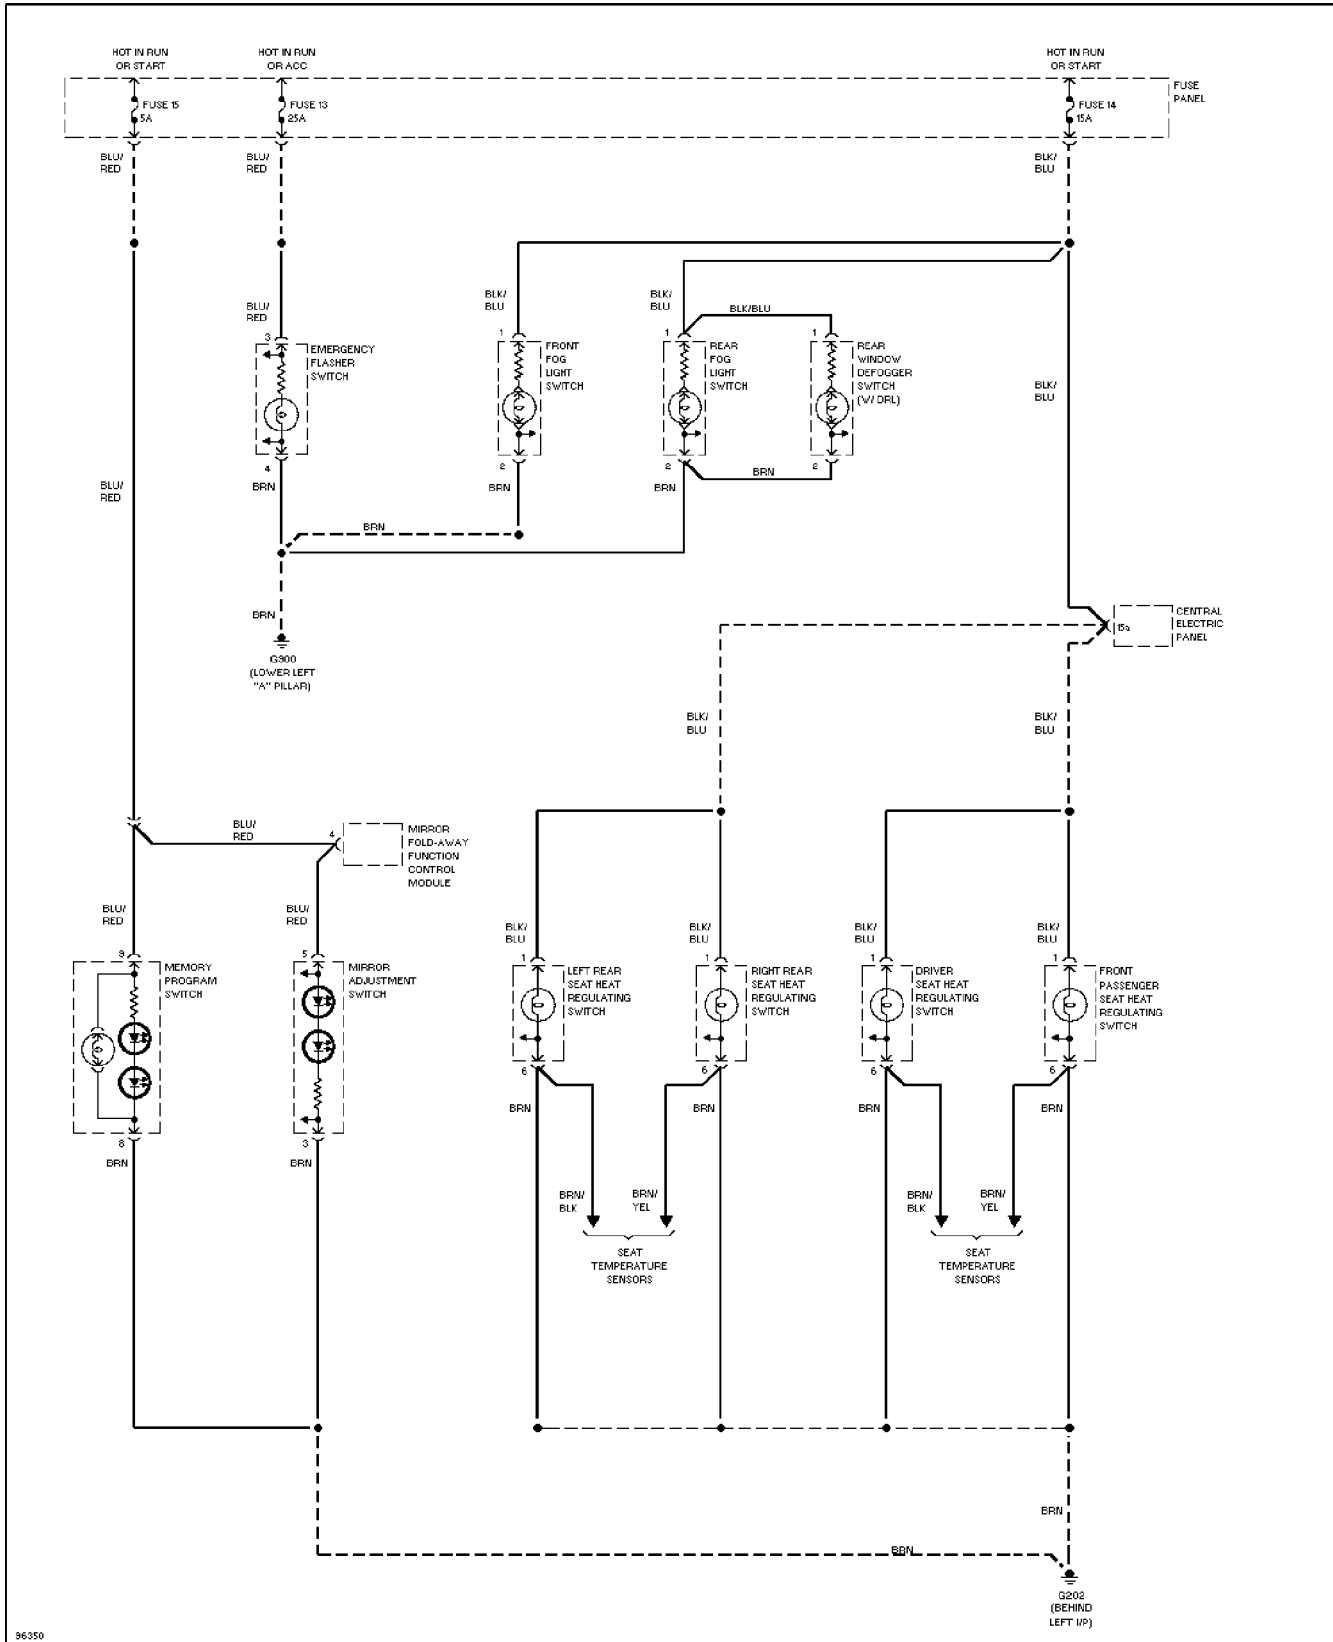

SYSTEM WIRING DIAGRAMS

Courtesy Lamps Circuit, W/ Reading Lights (2 of 2)

1997 Audi A6

For DIAKOM-AUTO <http://www.diakom.ru> Taganrog support@diakom.ru (8634)315187

Copyright © 1998 Mitchell Repair Information Company, LLC

Thursday, November 02, 2000 11:49AM