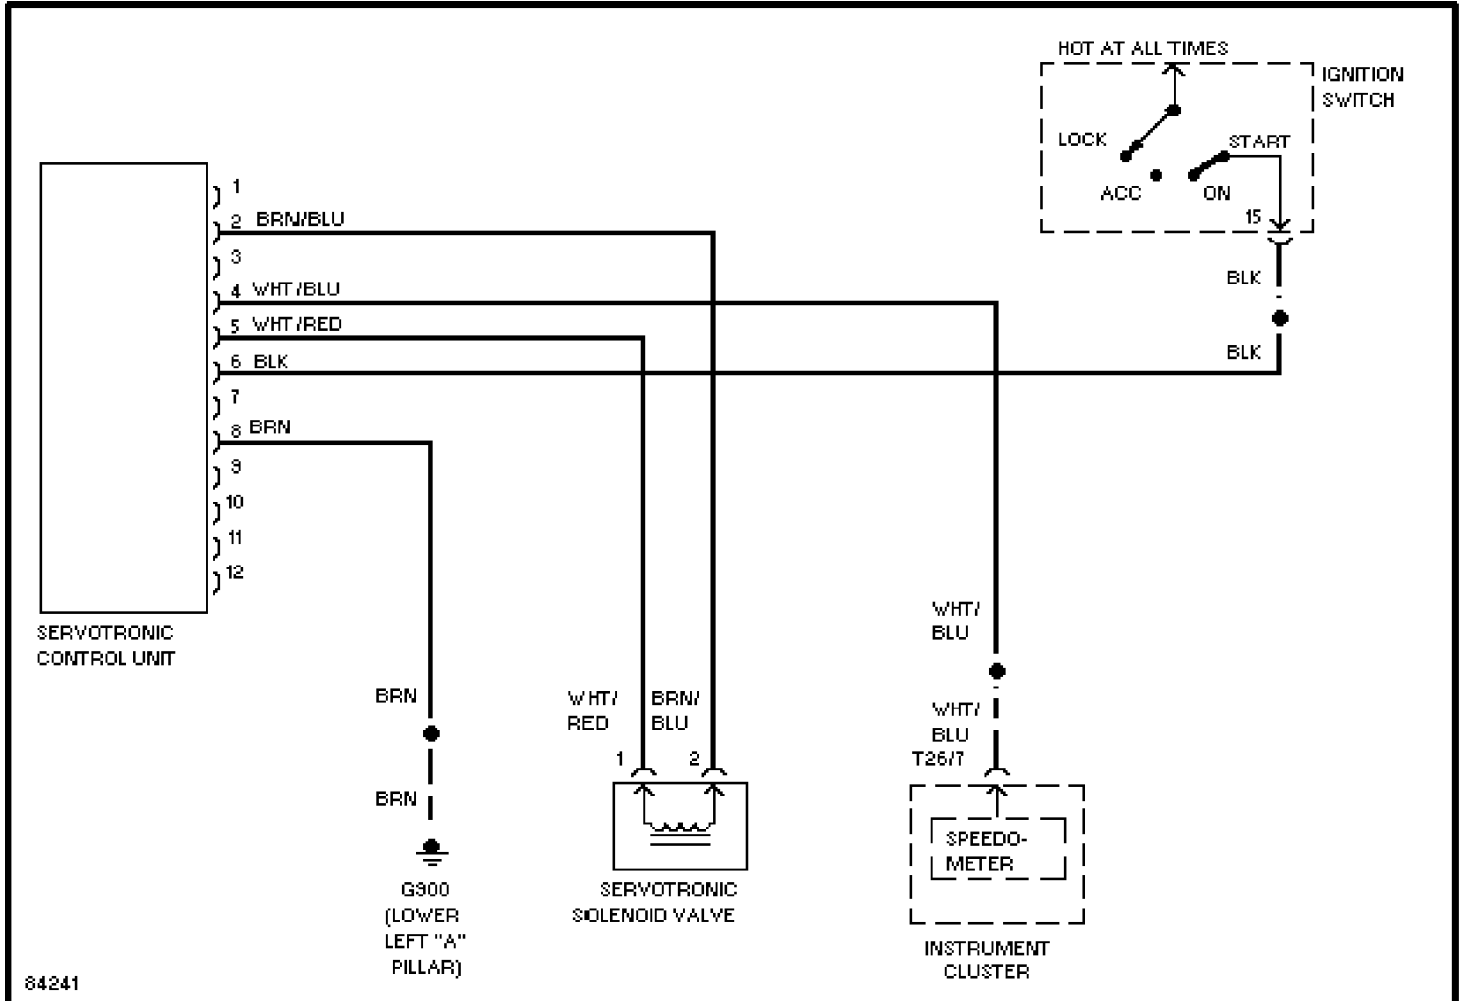

SYSTEM WIRING DIAGRAMS

Electronic Power Steering Circuit

1997 Audi A6

For DIAKOM-AUTO <http://www.diakom.ru> Taganrog support@diakom.ru (8634)315187

Copyright © 1998 Mitchell Repair Information Company, LLC

Thursday, November 02, 2000 11:47AM