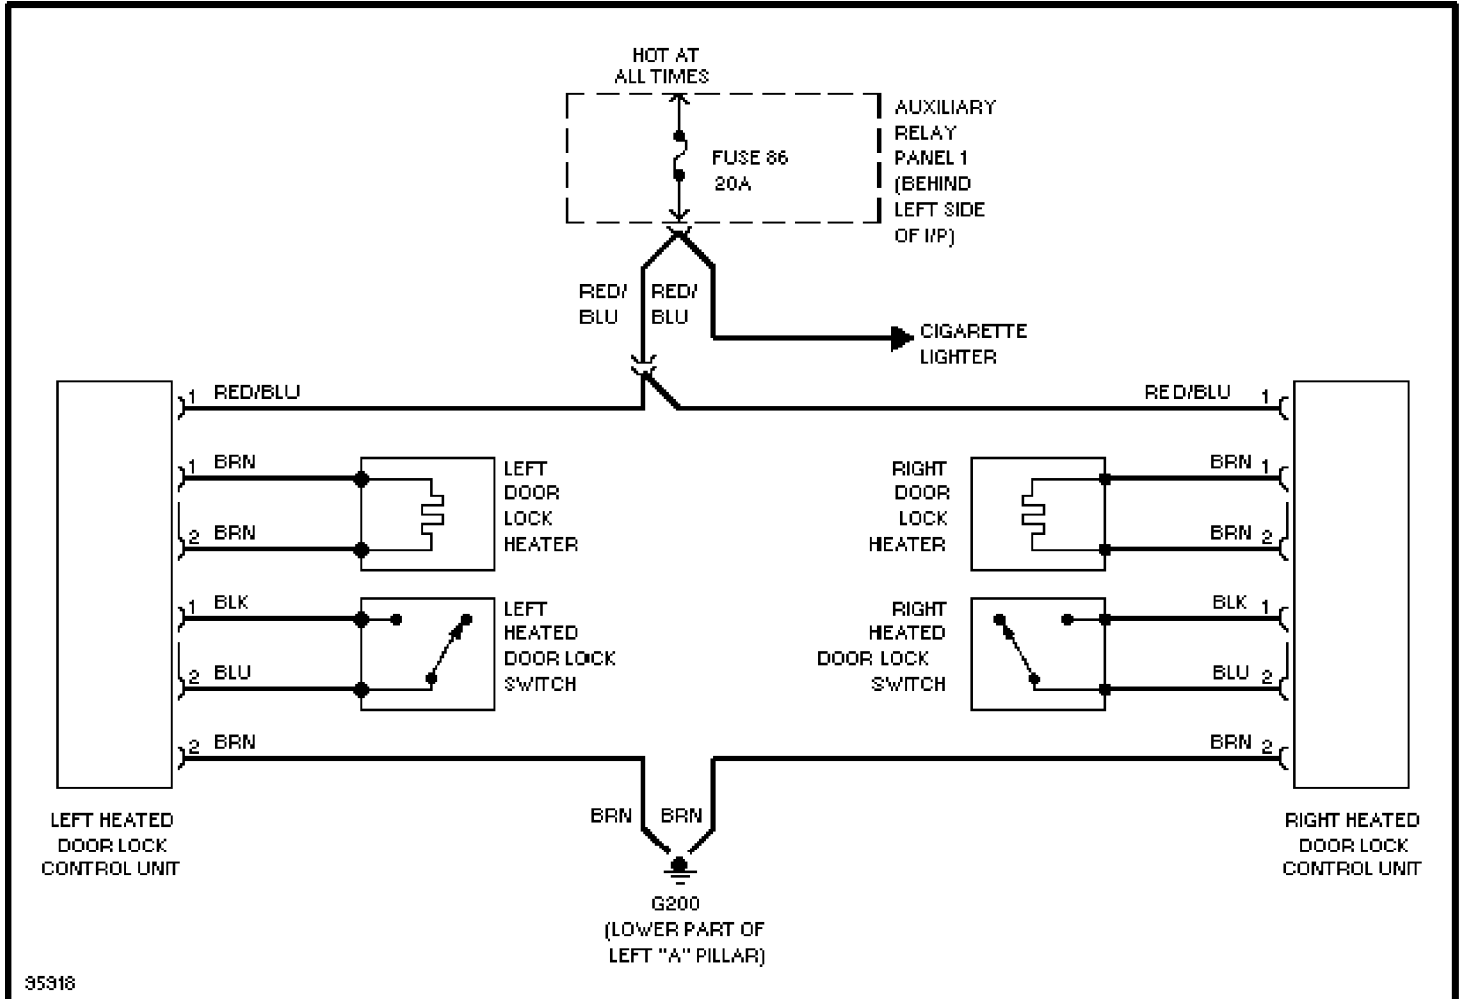

SYSTEM WIRING DIAGRAMS

Heated Door Locks Circuit

1997 Audi A6

For DIAKOM-AUTO <http://www.diakom.ru> Taganrog support@diakom.ru (8634)315187

Copyright © 1998 Mitchell Repair Information Company, LLC

Thursday, November 02, 2000 11:50AM