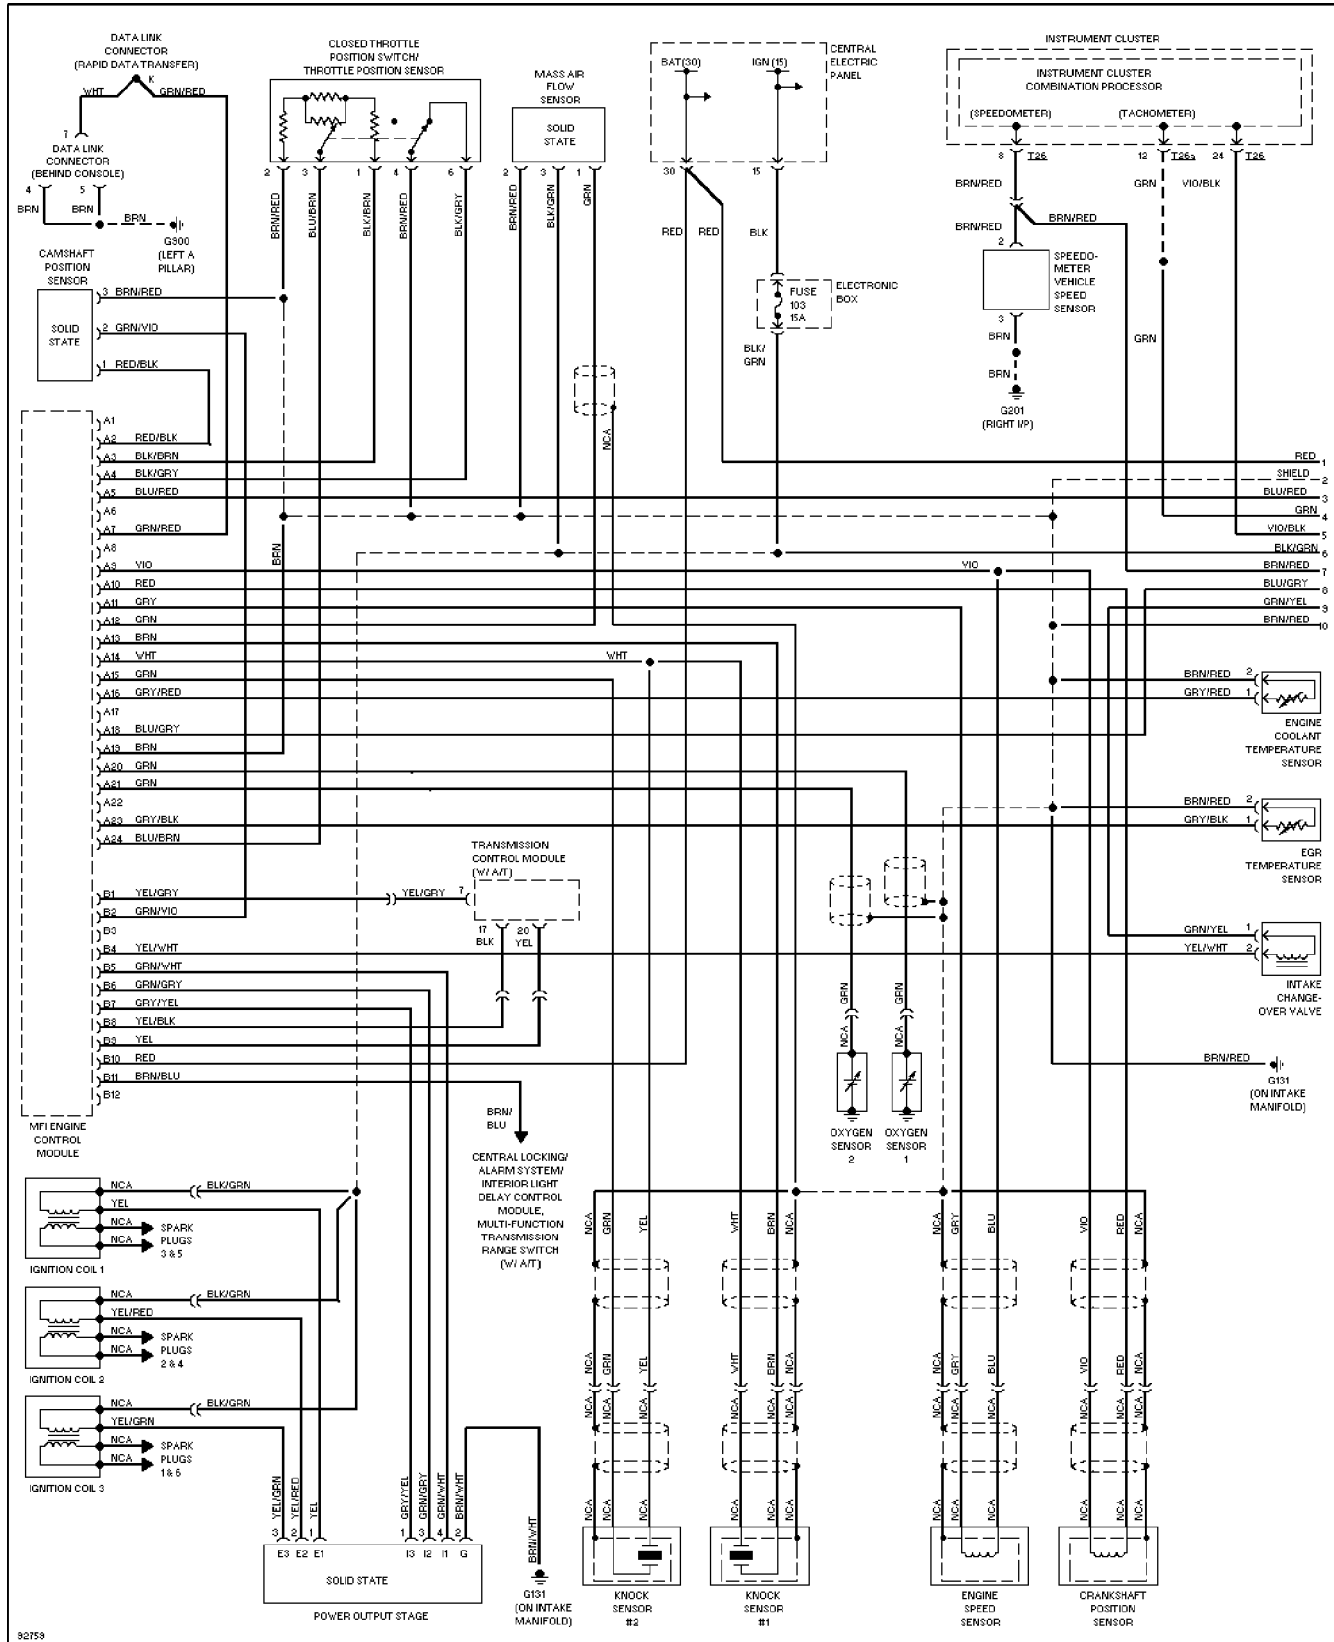

SYSTEM WIRING DIAGRAMS

2.8L, Engine Performance Circuits (2 of 2)

1997 Audi A6

For DIAKOM-AUTO <http://www.diakom.ru> Taganrog support@diakom.ru (8634)315187

Copyright © 1998 Mitchell Repair Information Company, LLC

Thursday, November 02, 2000 11:47AM

SYSTEM WIRING DIAGRAMS

2.8L, Engine Performance Circuits (1 of 2)

1997 Audi A6

For DIAKOM-AUTO <http://www.diakom.ru> Taganrog support@diakom.ru (8634)315187

Copyright © 1998 Mitchell Repair Information Company, LLC

Thursday, November 02, 2000 11:47AM

SYSTEM WIRING DIAGRAMS

Electronic Power Steering Circuit

1997 Audi A6

For DIAKOM-AUTO <http://www.diakom.ru> Taganrog support@diakom.ru (8634)315187

Copyright © 1998 Mitchell Repair Information Company, LLC