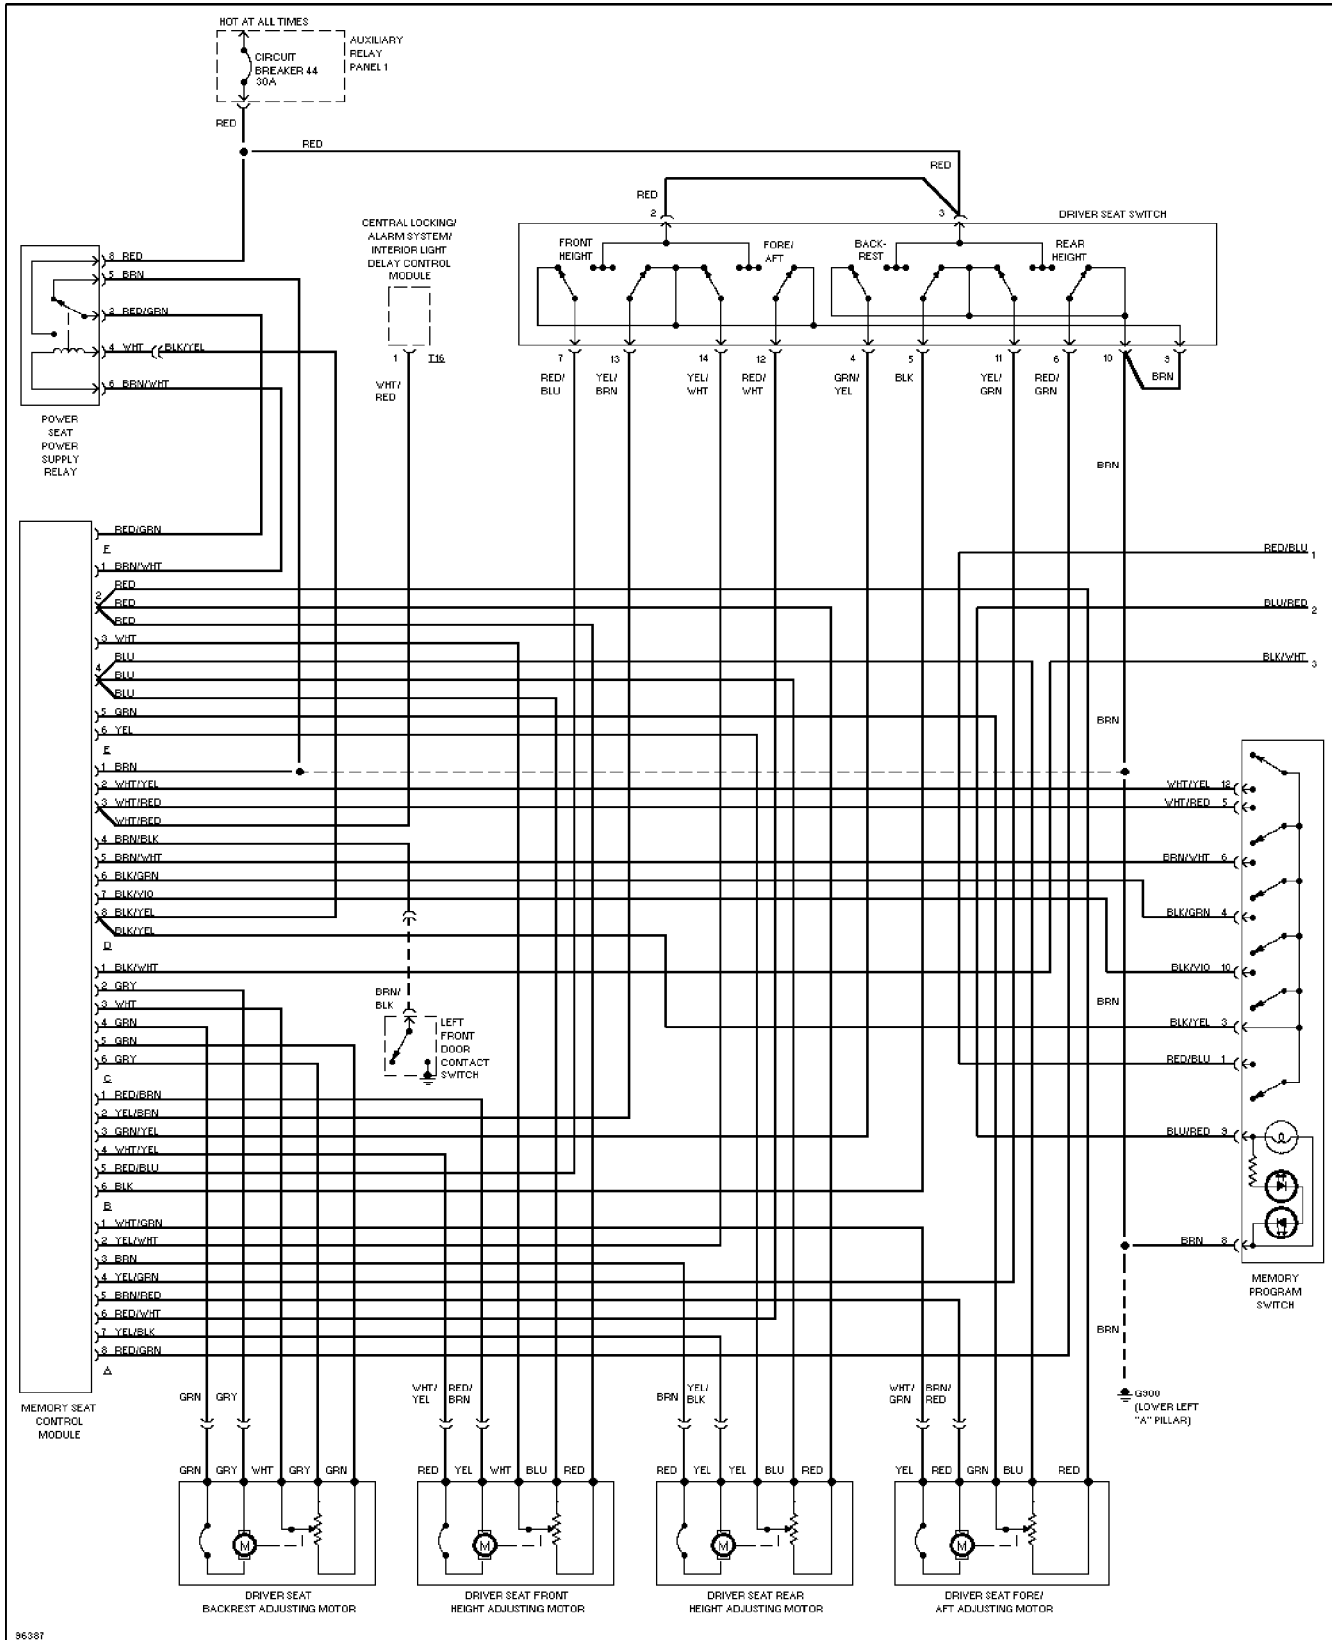

SYSTEM WIRING DIAGRAMS

Memory System Circuits (1 of 2)

1997 Audi A6

For DIAKOM-AUTO <http://www.diakom.ru> Taganrog support@diakom.ru (8634)315187

Copyright © 1998 Mitchell Repair Information Company, LLC

Thursday, November 02, 2000 11:50AM