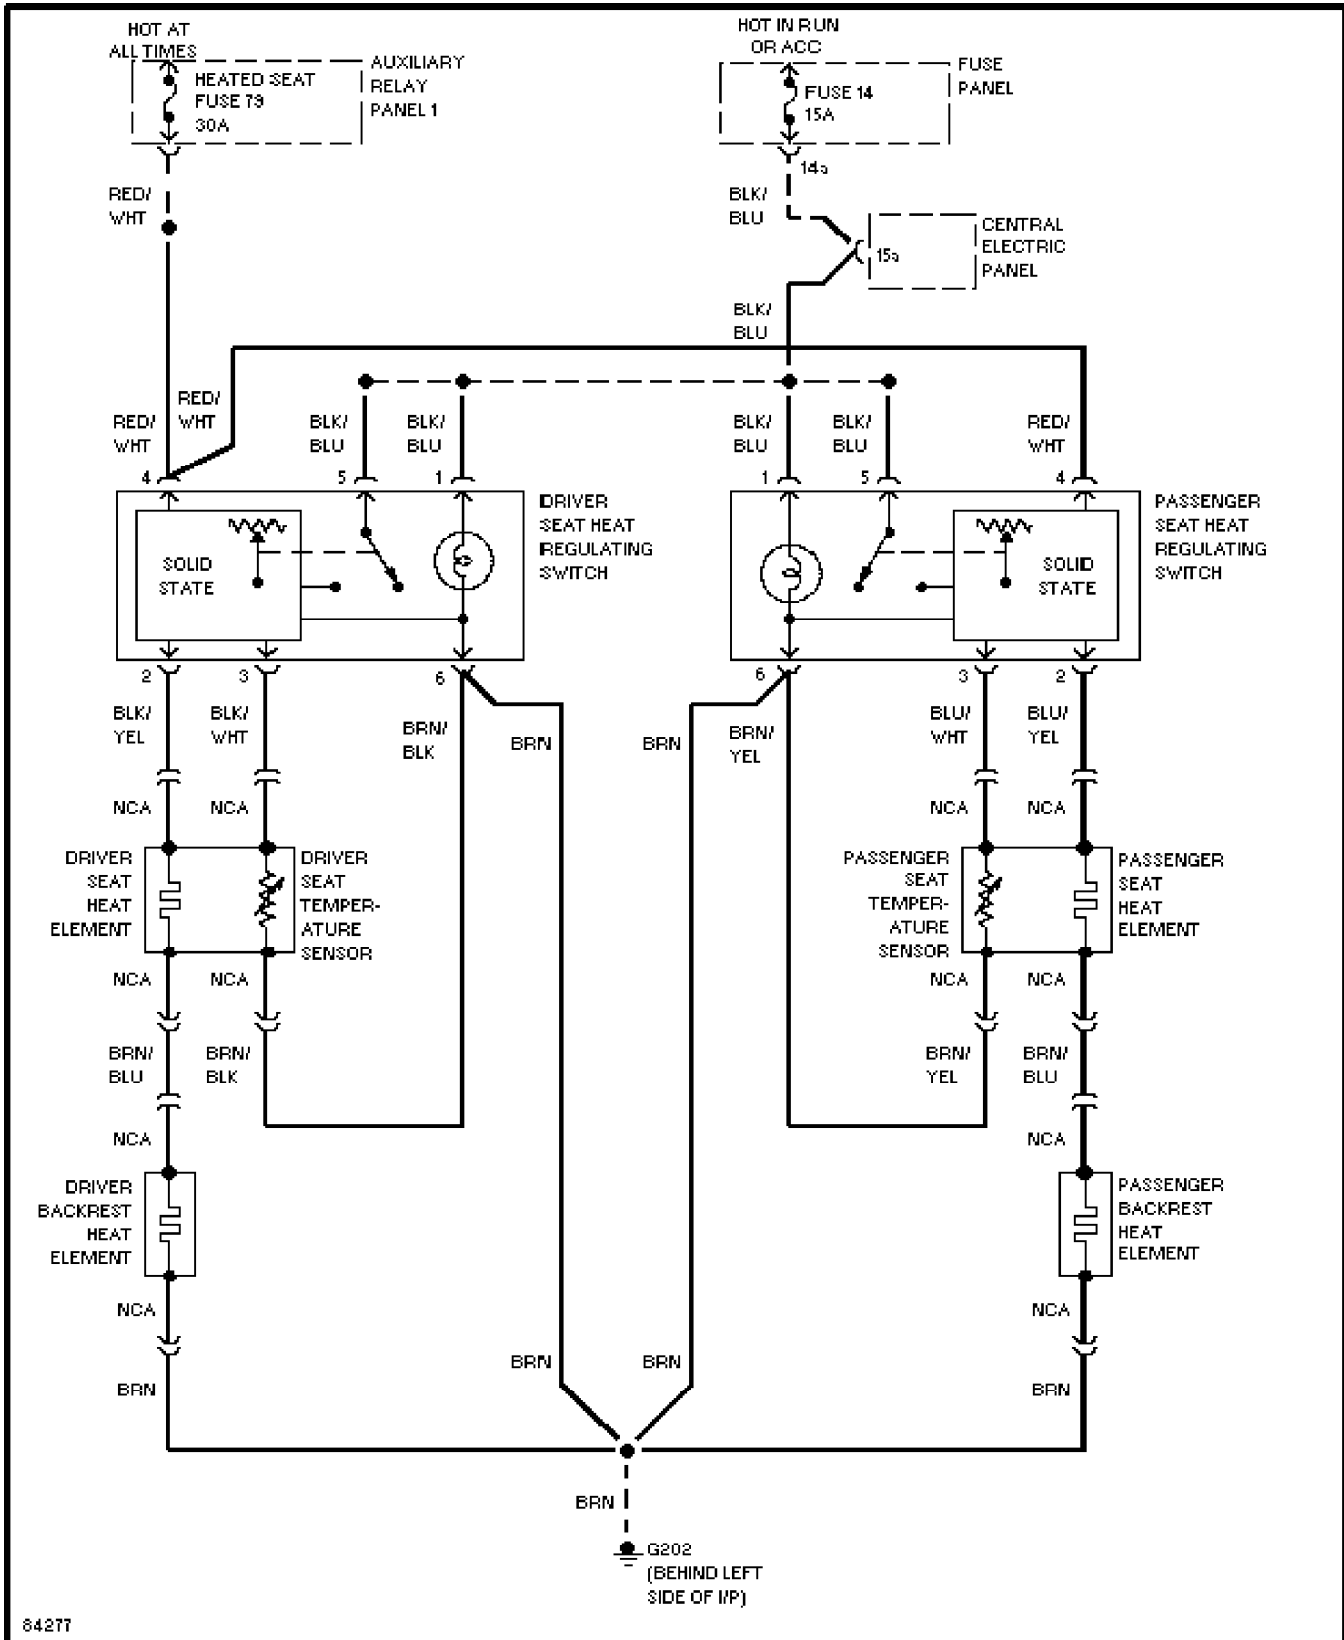

SYSTEM WIRING DIAGRAMS

Front Seat Heater Circuit

1997 Audi A6

For DIAKOM-AUTO <http://www.diakom.ru> Taganrog support@diakom.ru (8634)315187

Copyright © 1998 Mitchell Repair Information Company, LLC

Thursday, November 02, 2000 11:51AM