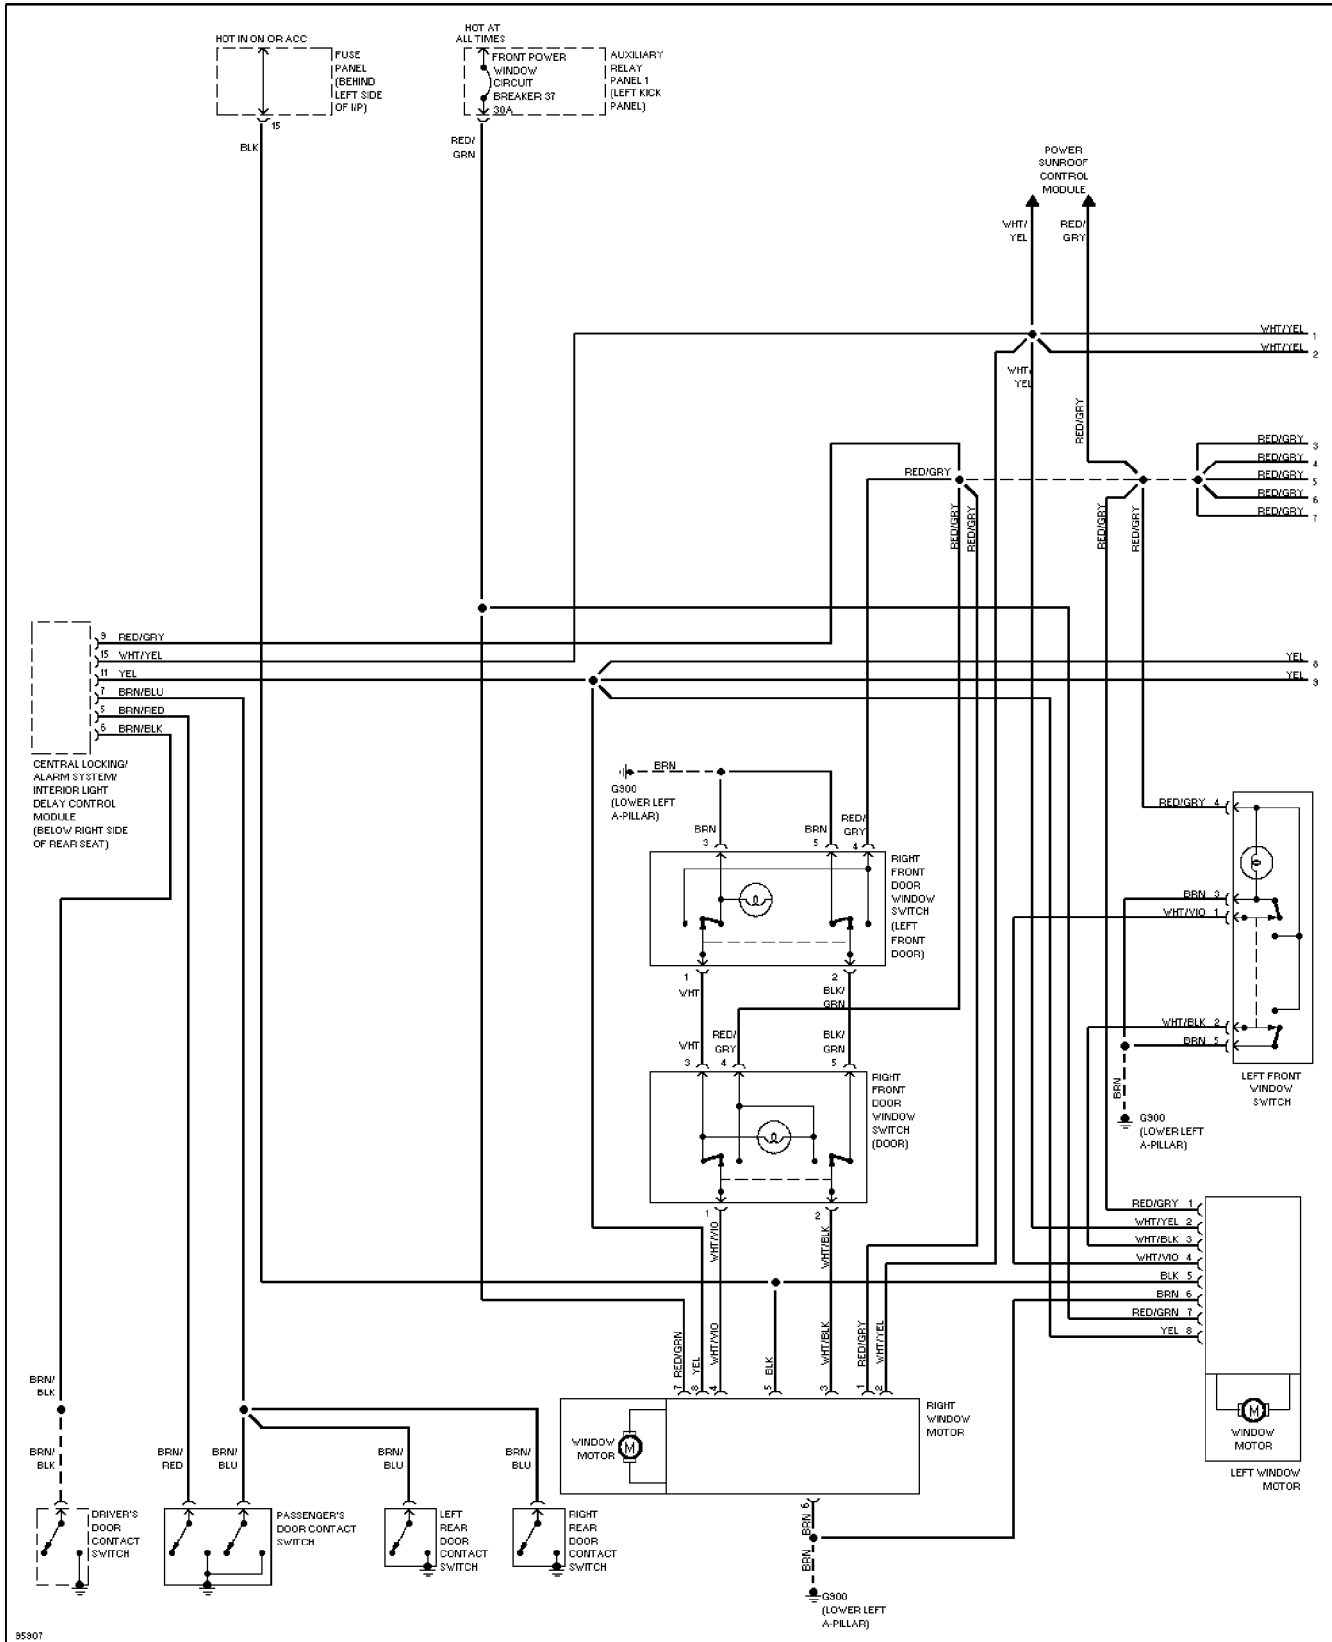

SYSTEM WIRING DIAGRAMS

Power Window Circuit (1 of 2)

1997 Audi A6

For DIAKOM-AUTO <http://www.diakom.ru> Taganrog support@diakom.ru (8634)315187

Copyright © 1998 Mitchell Repair Information Company, LLC

Thursday, November 02, 2000 11:51AM