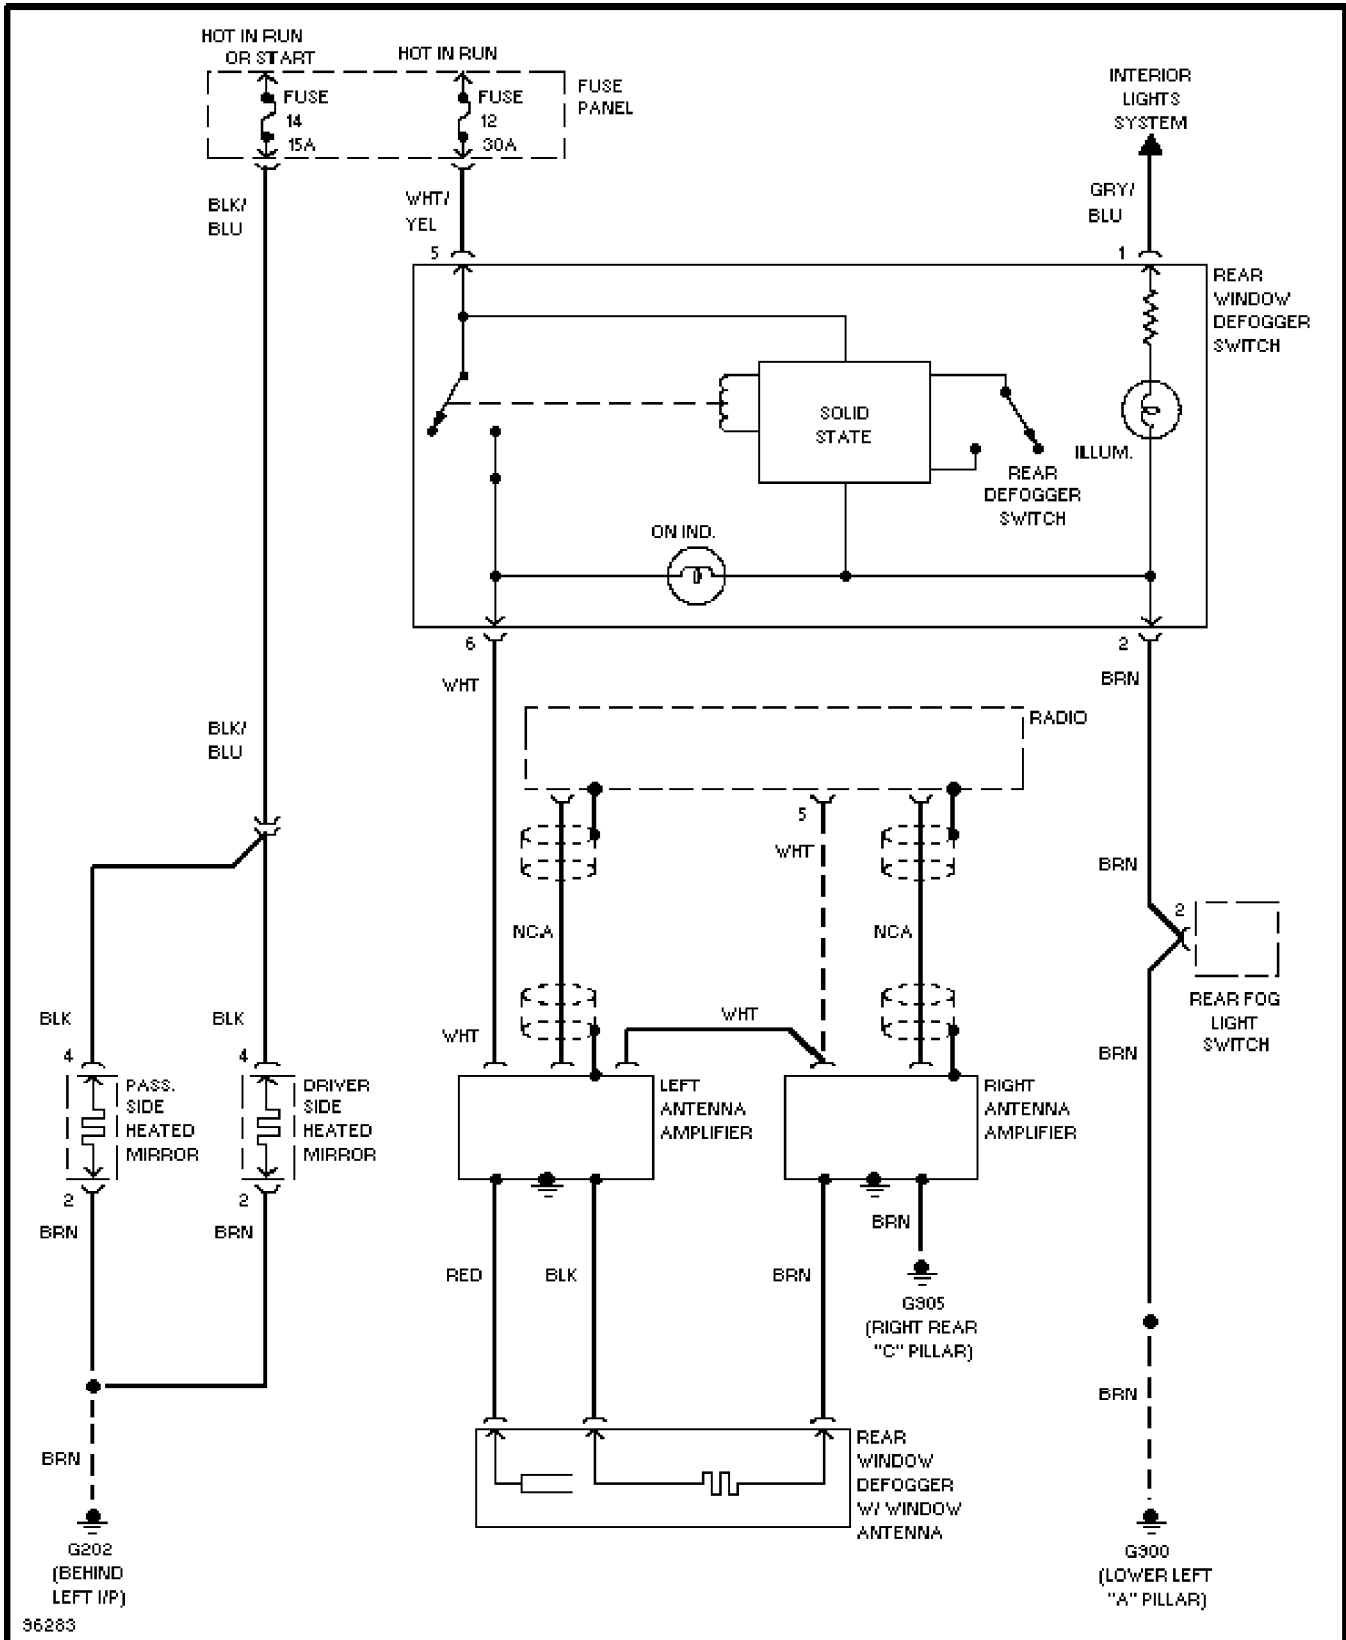

Thursday, November 02, 2000 11:46AM

SYSTEM WIRING DIAGRAMS

Cruise Control Circuit

1997 Audi A6

For DIAKOM-AUTO <http://www.diakom.ru> Taganrog support@diakom.ru (8634)315187

Copyright © 1998 Mitchell Repair Information Company, LLC