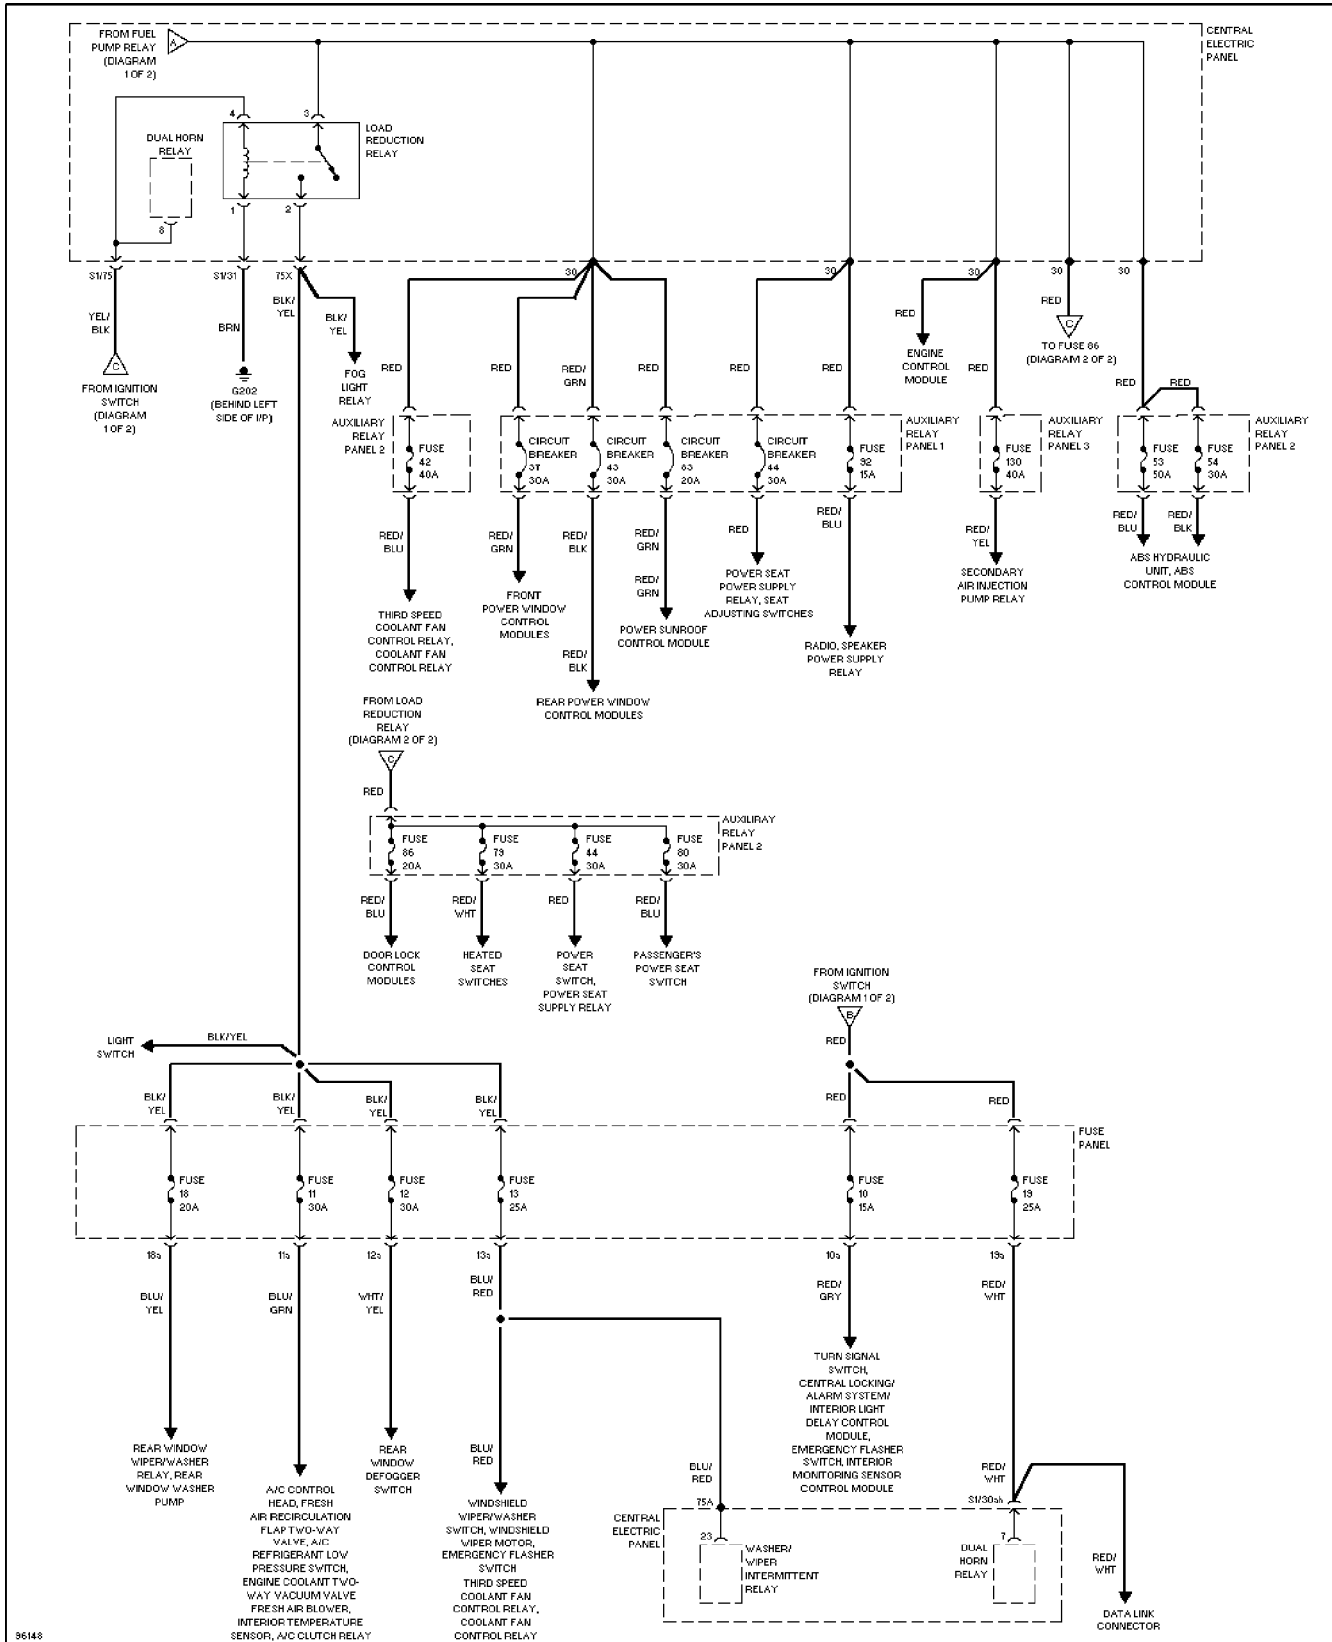

SYSTEM WIRING DIAGRAMS

Power Distribution Circuit (2 of 2)

1997 Audi A6

For DIAKOM-AUTO <http://www.diakom.ru> Taganrog support@diakom.ru (8634)315187

Copyright © 1998 Mitchell Repair Information Company, LLC

Thursday, November 02, 2000 11:50AM