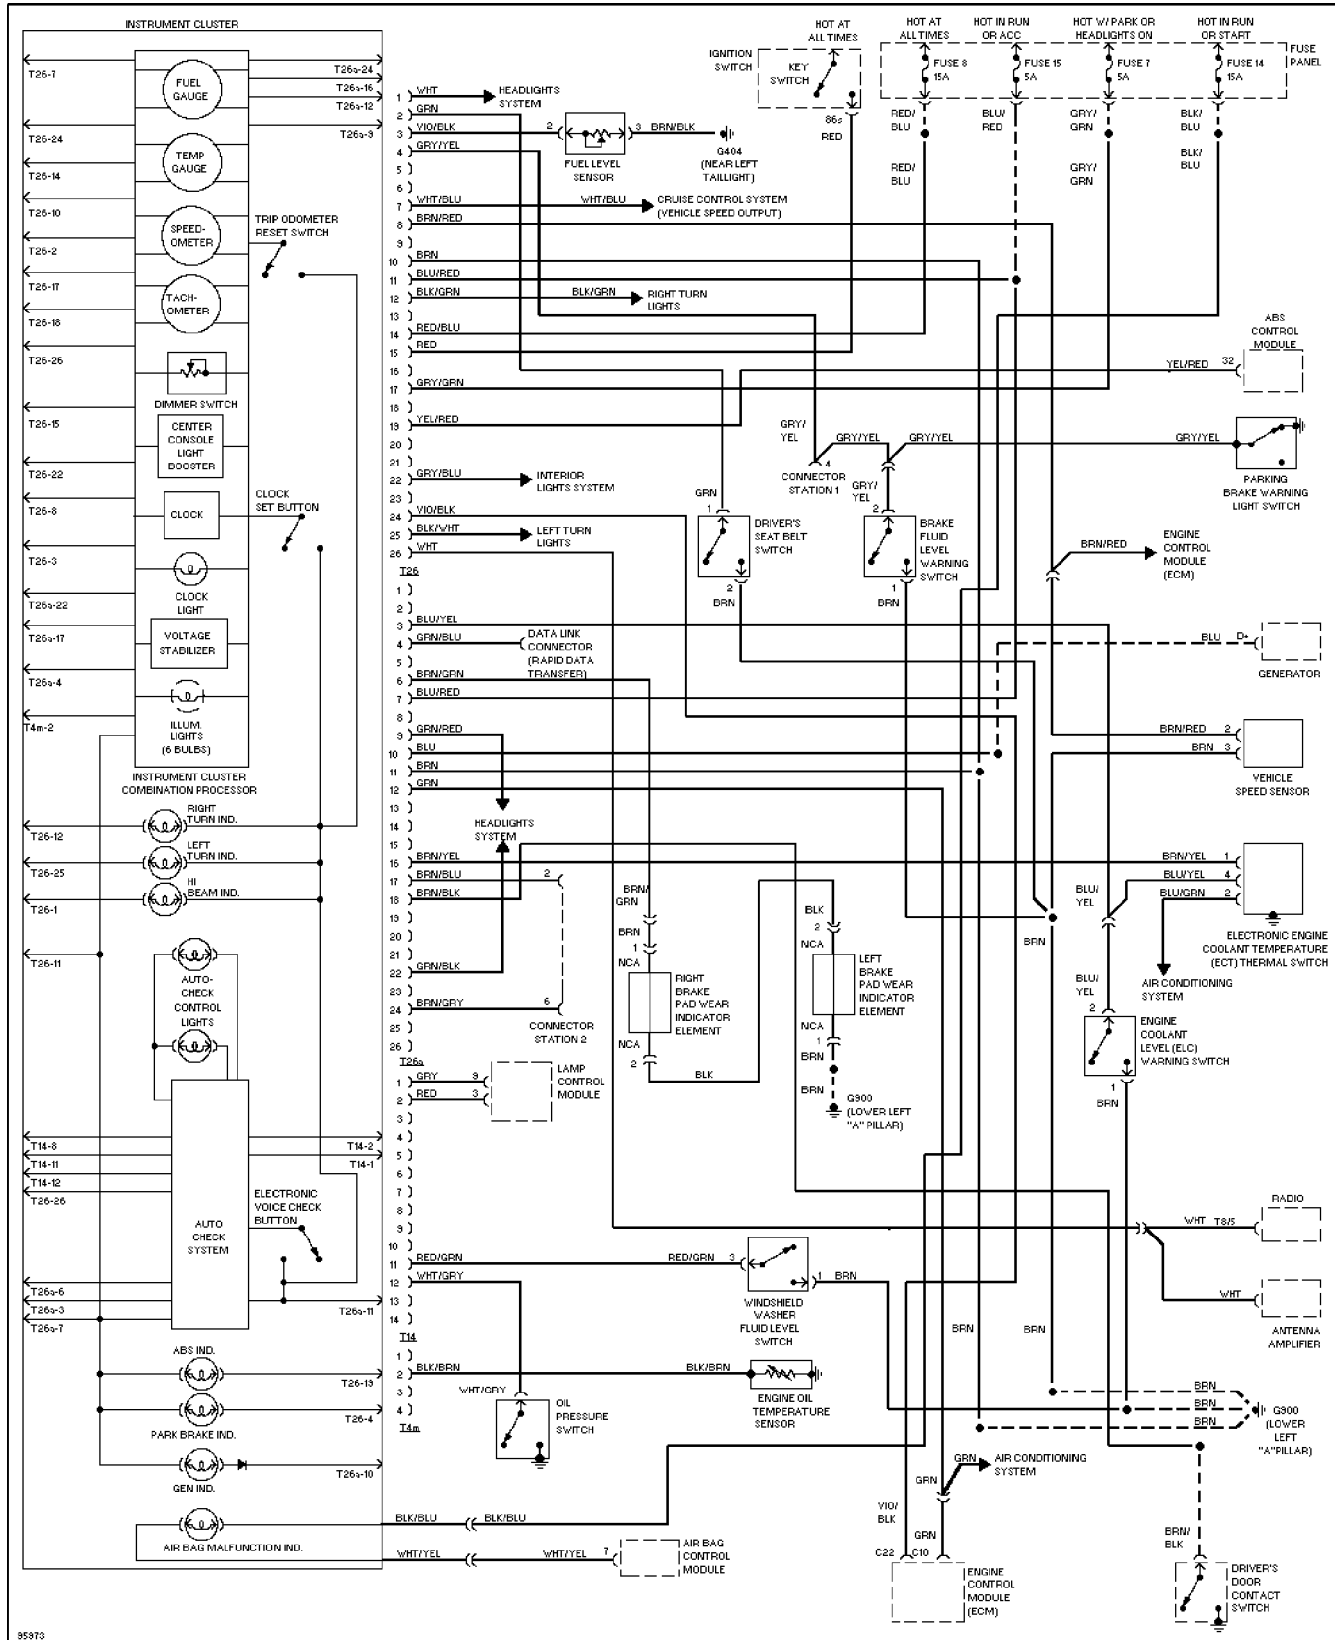

SYSTEM WIRING DIAGRAMS

Instrument Cluster Circuit

1997 Audi A6

For DIAKOM-AUTO <http://www.diakom.ru> Taganrog support@diakom.ru (8634)315187

Copyright © 1998 Mitchell Repair Information Company, LLC

Thursday, November 02, 2000 11:49AM