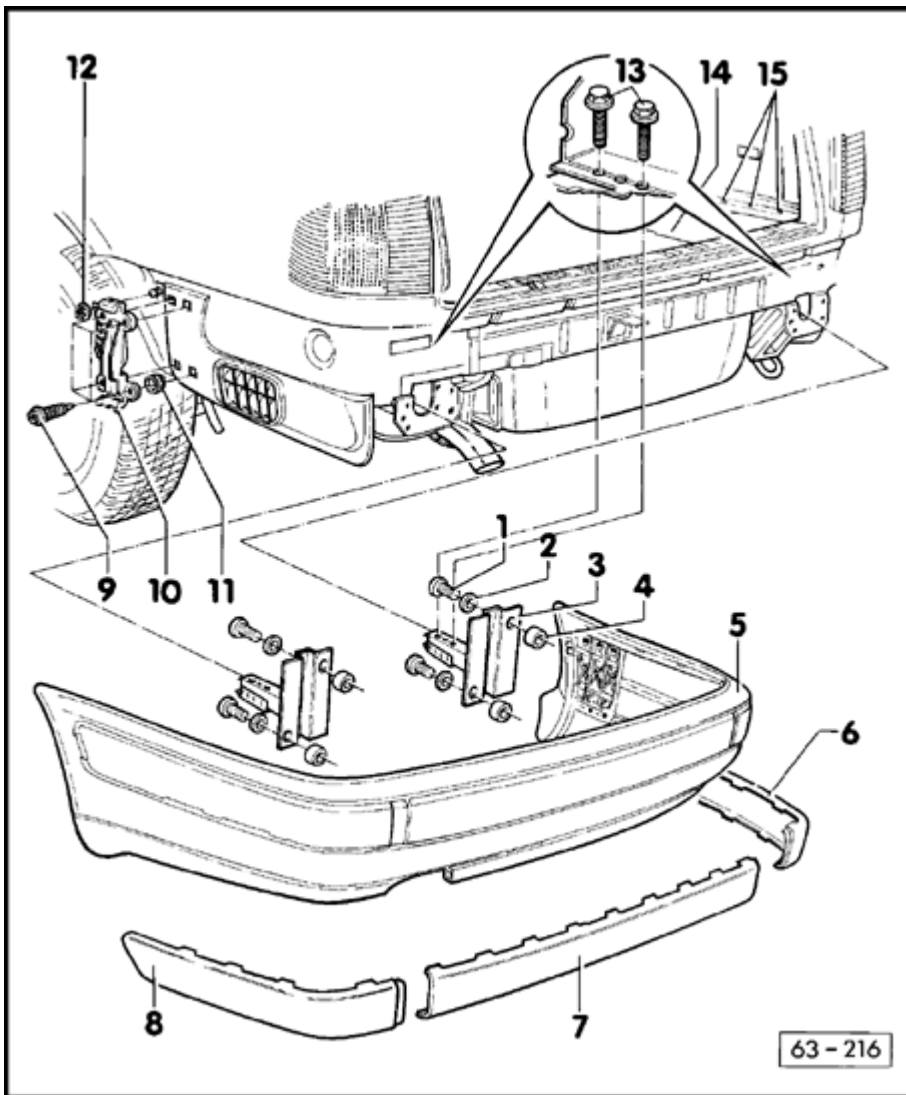

Audi > C4 > 1992 - 1998
Body Exterior, Interior
63 - Bumpers

Rear bumper assembly, removing and installing (wagon)

1 -Bolt w/washer

◆ $23 \pm 2.0 \text{ Nm}$ (17 ft lb \pm 18 in lb)

2 -Washer

3 -Impact absorber

4 -Spacer

5 -Bumper w/cover

Removing:

- Unlock rear loading floor panel and fold up
- Remove screws -15- on both sides
- Remove luggage compartment trim -14- from both sides
- Remove screws -13- on both sides
- Remove screws for securing bumper to wheel housing => Fig. [1](#)
- Unclip bumper from guide pieces (both sides) -10-
- Push bumper down at ends => Fig. [2](#), and pull out of guide pieces -10-
- Remove bumper from both ends when taking off
- Pull bumper off toward rear

12 -Nut

- ◆ 2.5 ± 0.5 Nm (22 ± 4.4 in lb)

13 -Bolt w/washer

- ◆ 15 ± 1.5 Nm (11 ± 13 in lb)

- ◆ M10 x 95

14 -Luggage compartment trim, left/center/right**15 -Self-tapping screw w/washer**

Fig. 1 Removing and installing bumper to wheel housing liner

Removing

- Cover bumper at trim strip mounting clip location points to protect from damage.

Note:

Trim strips cannot be removed without destroying them. Always replace.

- Using plastic putty knife, pry off trim strips, as shown.