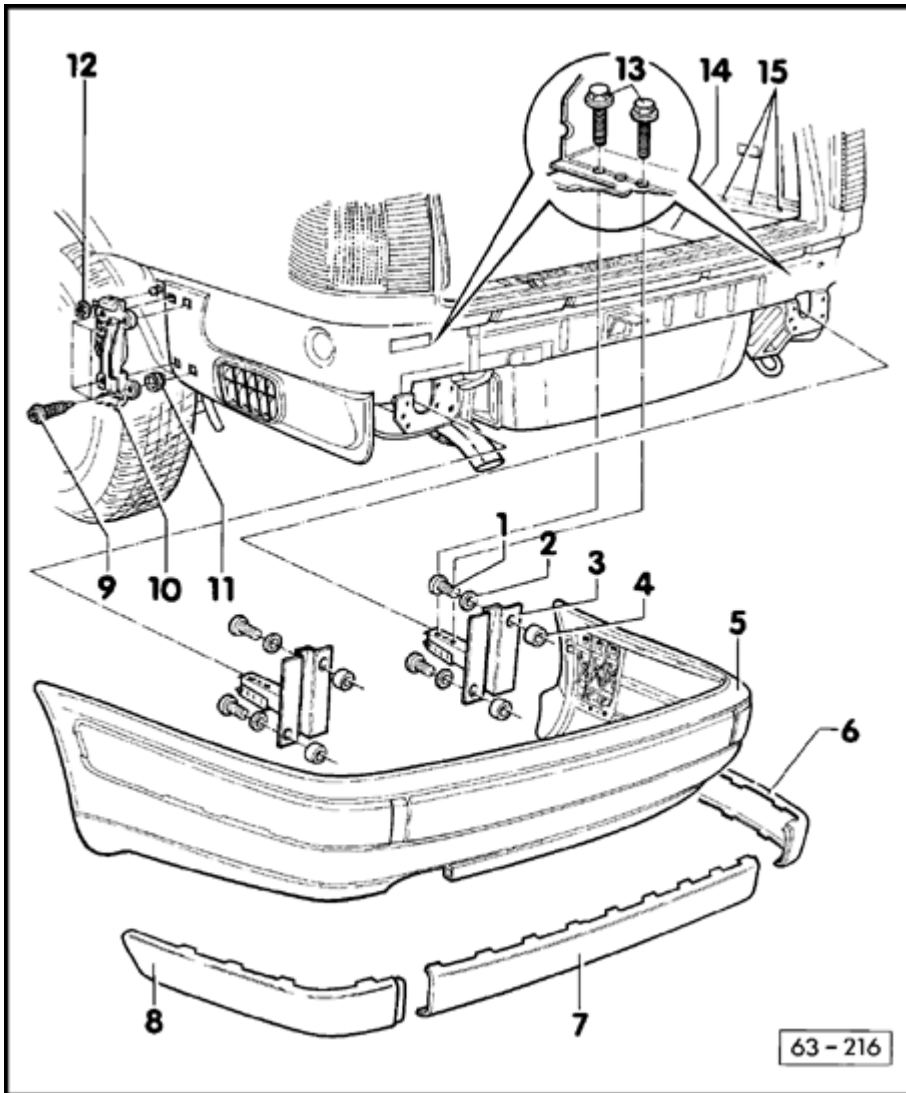

Audi > C4 > 1992 - 1998
Body Exterior, Interior
63 - Bumpers

Rear bumper assembly, removing and installing (wagon)

1 -Bolt w/washer

◆ $23 \pm 2.0 \text{ Nm}$ (17 ft lb \pm 18 in lb)

2 -Washer

3 -Impact absorber

4 -Spacer

5 -Bumper w/cover

Removing:

- Unlock rear loading floor panel and fold up
- Remove screws -15- on both sides
- Remove luggage compartment trim -14- from both sides
- Remove screws -13- on both sides
- Remove screws for securing bumper to wheel housing => Fig. [1](#)
- Unclip bumper from guide pieces (both sides) -10-
- Push bumper down at ends => Fig. [2](#), and pull out of guide pieces -10-
- Remove bumper from both ends when taking off
- Pull bumper off toward rear

12 -Nut

- ◆ 2.5 ± 0.5 Nm (22 ± 4.4 in lb)

13 -Bolt w/washer

- ◆ 15 ± 1.5 Nm (11 ± 13 in lb)

- ◆ M10 x 95

14 -Luggage compartment trim, left/center/right**15 -Self-tapping screw w/washer**

Fig. 1 Removing and installing bumper to wheel housing liner

Removing

- Cover bumper at trim strip mounting clip location points to protect from damage.

Note:

Trim strips cannot be removed without destroying them. Always replace.

- Using plastic putty knife, pry off trim strips, as shown.