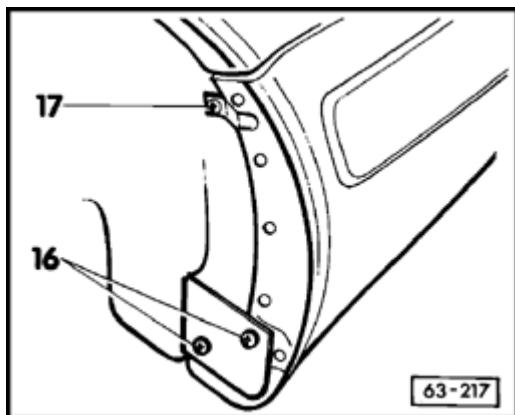

7 -Trim strip, center

- Removing => Fig. [3](#)

8 -Trim strip, left

- Removing => Fig. [3](#)

9 -Screw w/washer

- ◆ $1.5 \pm 0.2 \text{ Nm}$ ($13 \pm 1.77 \text{ in lb}$)

10 -Guide pieces, left/right

11 -Expanding nut

12 -Nut

- ◆ 2.5 ± 0.5 Nm (22 ± 4.4 in lb)

13 -Bolt w/washer

- ◆ 15 ± 1.5 Nm (11 ± 13 in lb)

- ◆ M10 x 95

14 -Luggage compartment trim, left/center/right**15 -Self-tapping screw w/washer**

Fig. 1 Removing and installing bumper to wheel housing liner

Removing

- Remove Phillips screws -16-, -17-.

Installing

Install in reverse order of removal.

Fig. 2 Removing bumper from guide pieces

- Unclip bumper in direction of arrow -A-.

Fig. 3 Removing and installing bumper trim strips