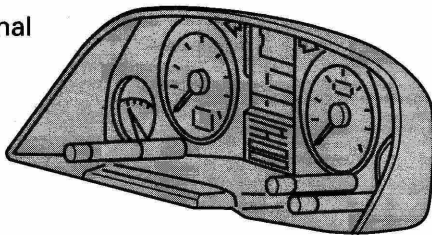

Components

Ignition On

Parking Brake Warning Light Switch

F 9

Convertible Top Operation Switch E137

Top Latch

Convertible Top Latch Open Position Switch F205

Convertible Top Front Lock Switch F172

Vehicle Speed Signal

Right Main Cylinder

Convertible Top Compartment Cover Lock with three microswitches

Convertible Top Control Module J256

Convertible Top Compartment Cover Cylinder

Right Tensioning Bow Cylinder