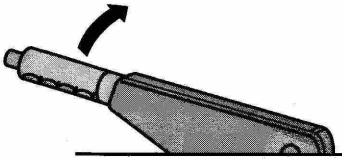

Components

Ignition On

Parking Brake Warning Light Switch

F 9

Convertible Top Operation Switch E137

Top Latch

Convertible Top Latch Open Position Switch F205

Convertible Top Front Lock Switch F172

Vehicle Speed Signal

Right Main Cylinder

Convertible Top Compartment Cover Lock with three microswitches

Convertible Top Control Module J256

Convertible Top Compartment Cover Cylinder

Right Tensioning Bow Cylinder