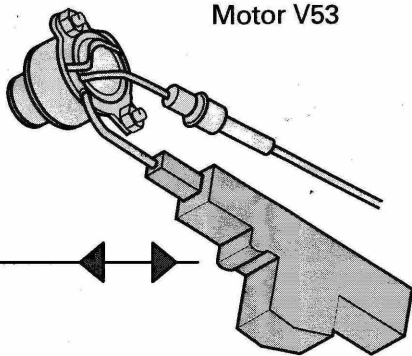

Hydraulic Pump Unit

Convertible Top Hydraulic Pump Relay

J321

Convertible Top Unlocking Solenoid

N187

Relays for Lowering and Raising Door Windows

Power Window Motor

Convertible Top Indicator Light

K98

Trunk Lid Locking Motor V53

221/26