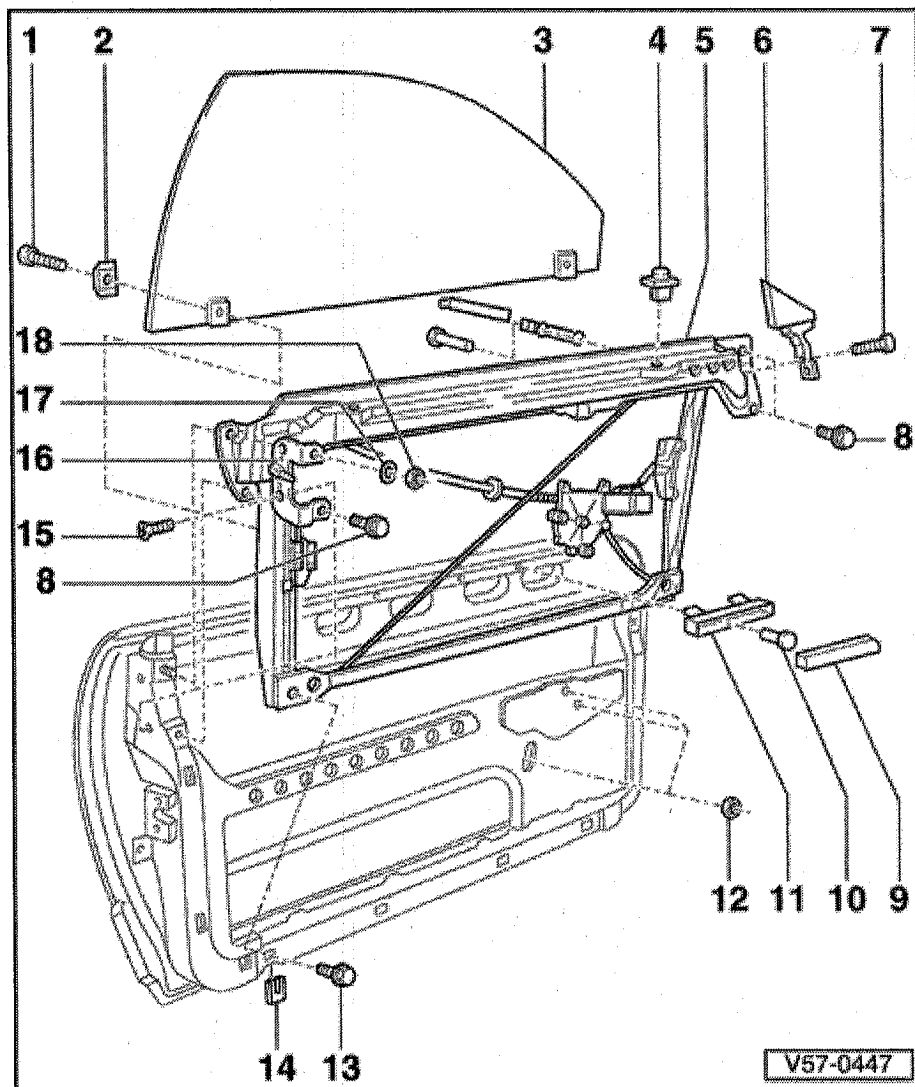

**Audi > B3 > 1994-1998**  
**Body Exterior, Interior**  
**57 - Door shell, servicing**

**Window regulator, servicing**

**1 - Hex-bolt (2x)**

▶ 20 Nm (15 ft lb)

**2 - Clamping piece (2x)**

**3 - Window**

▶ Remove only with window regulator removed

**4 - Adjusting clip**

**5 - Window regulator**

▶ Removing and installing