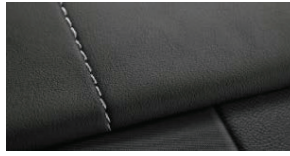

*ISSUE DATE: 7/11/2018
REVISED DATE:*

[RETURN TO TABLE OF CONTENTS](#)

2019 RS 3 Sedan - Exterior & Interior

Fine Nappa S Sport Seats

Black w/ Rock Gray stitching
UB

Black w/ Crescendo Red stitching
QB

EXTERIOR COLOR / CODE

INTERIOR COMPONENT OPTIONS

SEATS	CARPETING	STANDARD INLAYS	Upper & Lower Dash	HEADLINER
BLACK w/ ROCK GRAY STITCHING - UB	Black	Aluminum Race	Black	Black
BLACK w/ CRESCENDO RED STITCHING - QB	Black	Aluminum Race	Black	Black
Aluminum Race decorative inlays*	SMB - Audi Sport® Carbon Inlays			
				