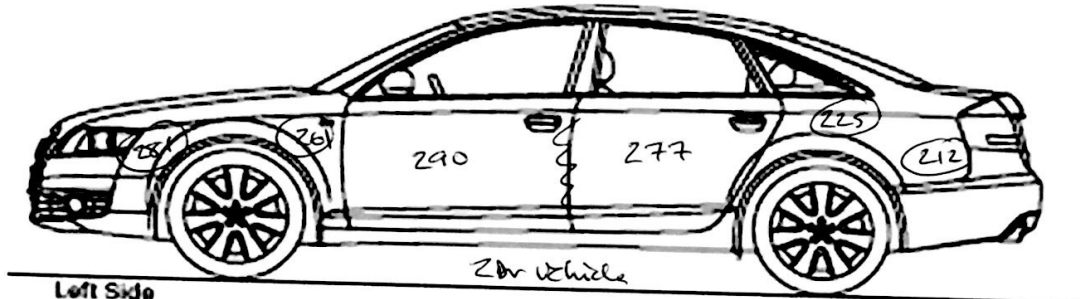

Left Side

Right Side

Top

Measured .001 mm

Audi Model: A5 Sline Year: 2011 Plate: Mileage: VIN: WAUWFAFRXBIA031111 F10

Front

Rear

Left Side

2 Dr Vehicle

Right Side

2 Dr Vehicle

Top

Measured in .001 mm