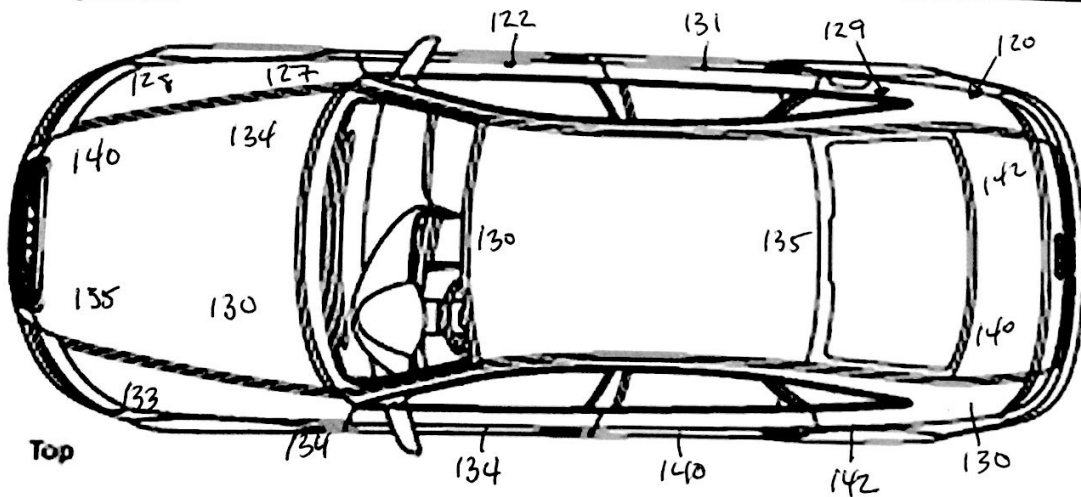

Audi Model: allroad Year: 2015

Plate:

Mileage: 228

VIN:

~~XXXXXXXXXXXX~~

Audi

Front

Rear

Left Side

Right Side

Top

Measured .001 mm

Audi Model: A5 Sline Year: 2011 Plate: Mileage: VIN: WAUWFAFRXBIA031111 F10

Front

Rear

Left Side

2 Dr Vehicle

Right Side

2 Dr Vehicle

Top

Measured in .001 mm