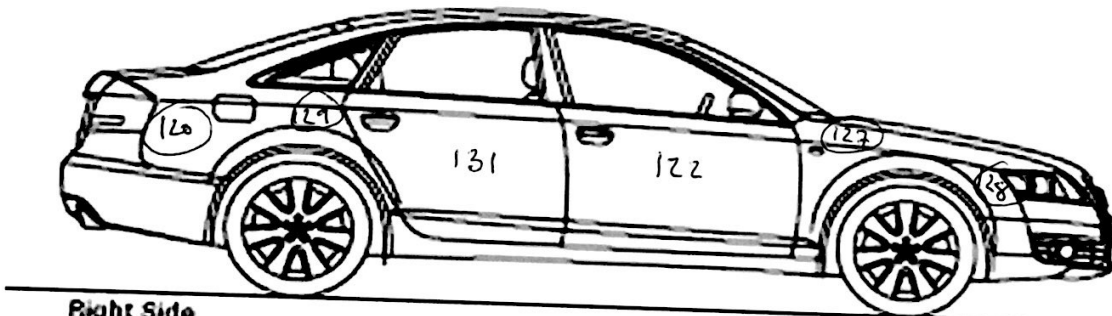

Audi Model: allroad Year: 2015

Plate:

Mileage: 228

VIN:

~~XXXXXXXXXXXX~~

Audi

Front

Rear

Left Side

Right Side

Top

Measured .001 mm

Audi Model: A5 Sline Year: 2011 Plate: Mileage: VIN: WAUWFAFRXBIA031111 F10

Front

Rear

Left Side

2 Dr Vehicle

Right Side

2 Dr Vehicle

Top

Measured in .001 mm