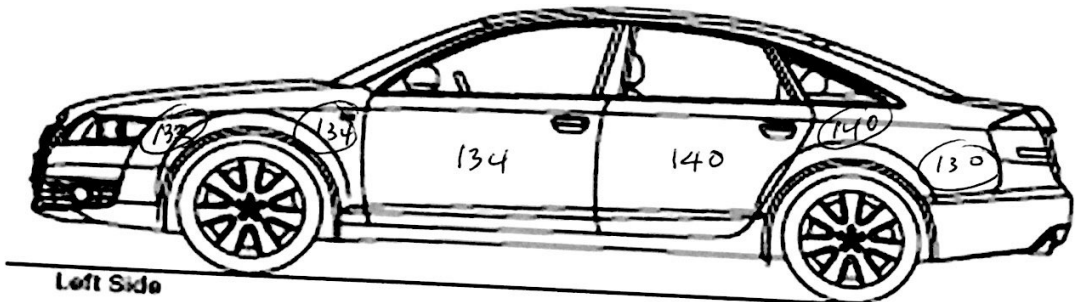

Audi Model: allroad Year: 2015

Plate:

Mileage: 228

VIN:

~~XXXXXXXXXXXX~~

Audi

Front

Rear

Left Side

Right Side

Top

Measured .001 mm

Audi Model: A5 Sline Year: 2011 Plate: Mileage: VIN: WAUWFAFRXBIA031111 F10

Front

Rear

Left Side

2 Dr Vehicle

Right Side

2 Dr Vehicle

Top

Measured in .001 mm