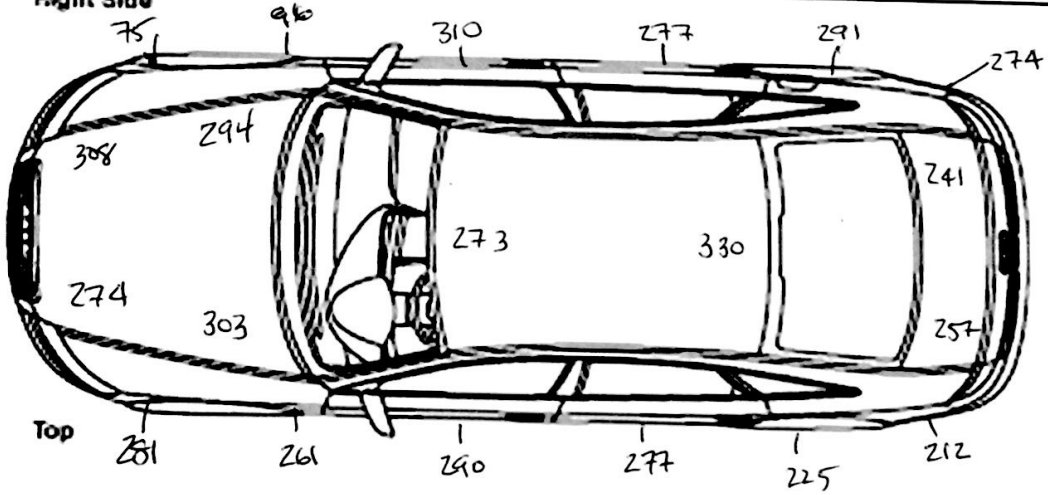

Left Side

Right Side

Top

Measured .001 mm

Audi Model: A5 Sline Year: 2011 Plate: Mileage: VIN: WAUWFAFRXBIA031111 F10

Front

Rear

Left Side

2 Dr Vehicle

Right Side

2 Dr Vehicle

Top

Measured in .001 mm