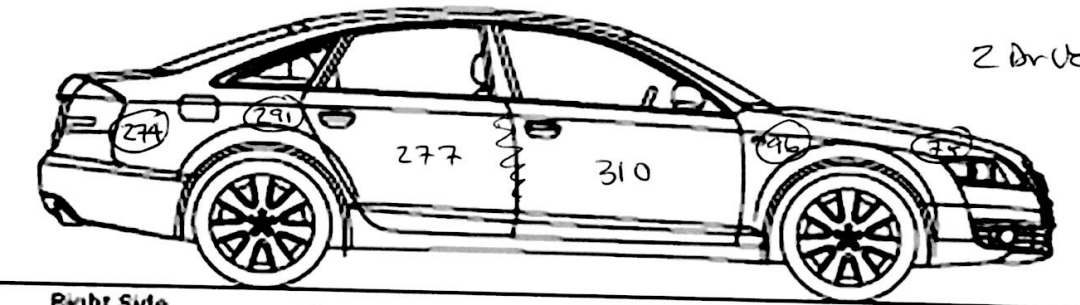

Audi Model: allroad Year: 2015

Plate:

Mileage: 228

VIN:

~~XXXXXXXXXXXX~~

Audi

Front

Rear

Left Side

Right Side

Top

Measured .001 mm

Audi Model: A5 Sline Year: 2011 Plate: Mileage: VIN: WAUWFAFRXBIA031111 F10

Front

Rear

Left Side

2 Dr Vehicle

Right Side

2 Dr Vehicle

Top

Measured in .001 mm