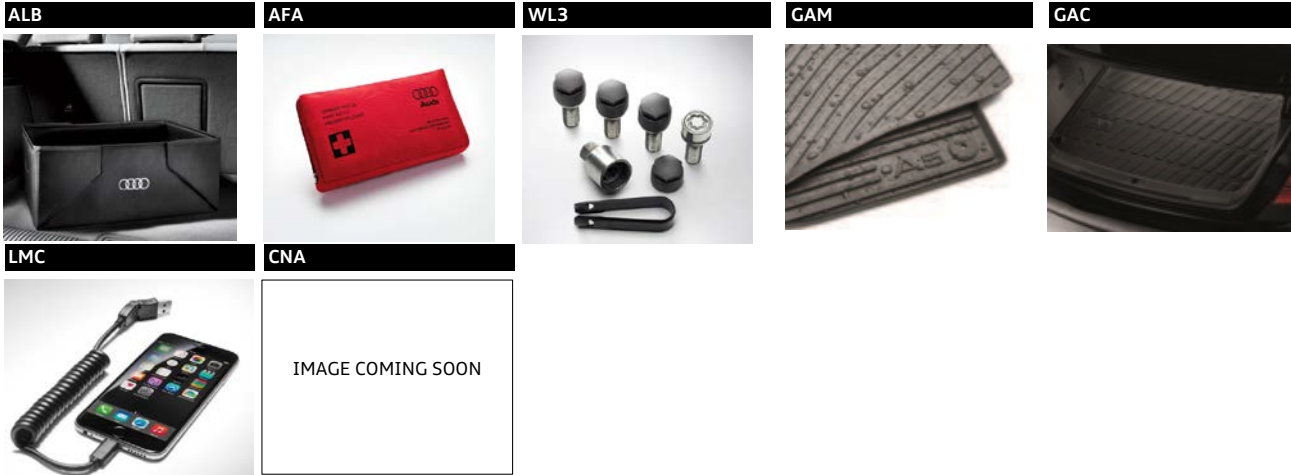

2018 A5 Sportback

Port Installed Accessories

PREMIUM	PREMIUM PLUS	PRESTIGE	PORT INSTALLED ACCESSORY DESCRIPTION	OPTION CODE	RETAIL
0	0	0	Audi Cargo Box - Collapsible fabric storage box for trunk with Audi rings logo	ALB	$ 75
0	0	0	Audi First Aid Kit	AFA	$ 50
0	0	0	Audi Guard Wheel Lock Kit	WL3	$ 105
0	0	0	Audi Guard All-Weather Floor Mats (n/a with GAP)	GAM	$ 190
0	0	0	Audi Guard Cargo Mat (n/a with GAP)	GAC	$ 170
0	0	0	Audi Guard Protection Kit (n/a with GAM,GAC) Includes all weather floor mats and cargo mat	GAP	$ 325
0	0	0	USB Cables - comes with one Lightning® & one micro USB straight head cable	LMC	$ 110
0	0	0	Cargo Net	CNA	$ 80

Specifications, equipment, options, and prices are subject to change without notice. Some items may be unavailable when vehicle is built.
Prices exclude destination charges, registration and retail delivery charges.

ISSUE DATE: 01/11/2017
REVISED DATE: 02/24/2017

RETURN TO TABLE OF CONTENTS