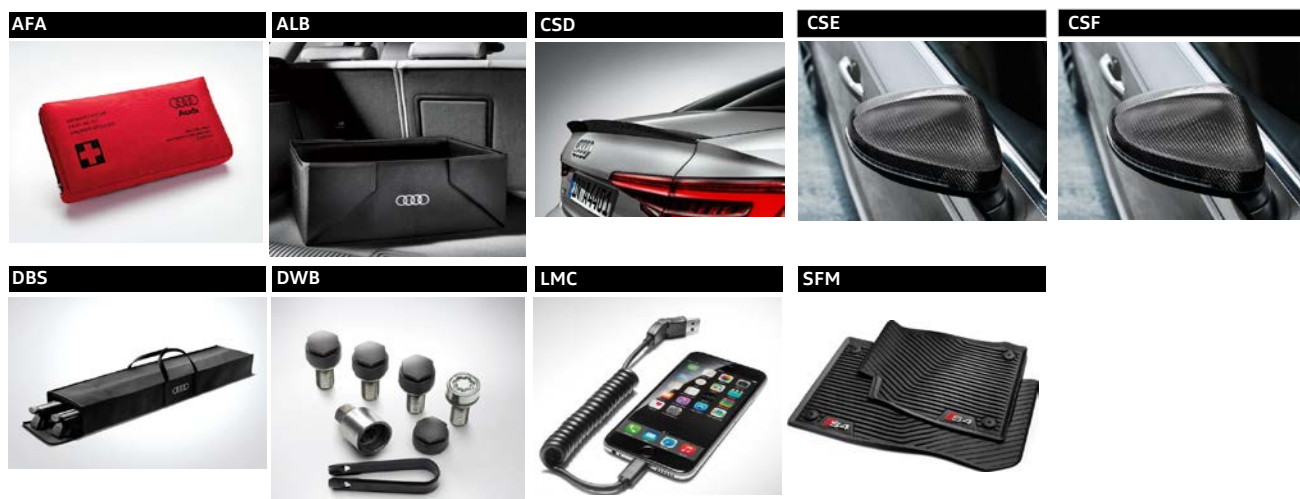

2018 S4 Sedan

Port Installed Accessories

PREMIUM PLUS	PRESTIGE	PORT INSTALLED ACCESSORY DESCRIPTION	OPTION CODE	RETAIL
0	0	Audi First Aid Kit	AFA	$45
0	0	Audi Cargo Box - Collapsible fabric storage box for trunk with Audi rings logo	ALB	$70
0	0	Carbon Fiber Trunk Lid Spoiler (n/a with CSE, CSF)	CSD	$995
0	0	Carbon Fiber Package - Spoiler & Mirror Caps (w/ side assist) (req. PNY or WPT, n/a with CSD, CSF)	CSE	$1,595
0	-	Carbon Fiber Package - Spoiler & Mirror Caps (w/o side assist) (n/a with PNY, WPT, CSD, or CSE)	CSF	$1,595
0	0	Audi Travel Space Base Carrier Bars with Storage Bag	DBS	$420
0	0	Audi Guard Wheel Lock Kit	DWB	$105
0	0	USB Cables - comes with one Lightning® & one micro USB straight head cable	LMC	$110
0	0	Audi Guard All-Weather Front & Rear Mats - Black, "S4" logo front mats	SFM	$190

Specifications, equipment, options, and prices are subject to change without notice. Some items may be unavailable when prices exclude destination charges, registration and retail delivery charges.

ISSUE DATE: 09/07/2016
REVISED DATE: 03/08/2017

TURN TO TABLE OF CONTENTS