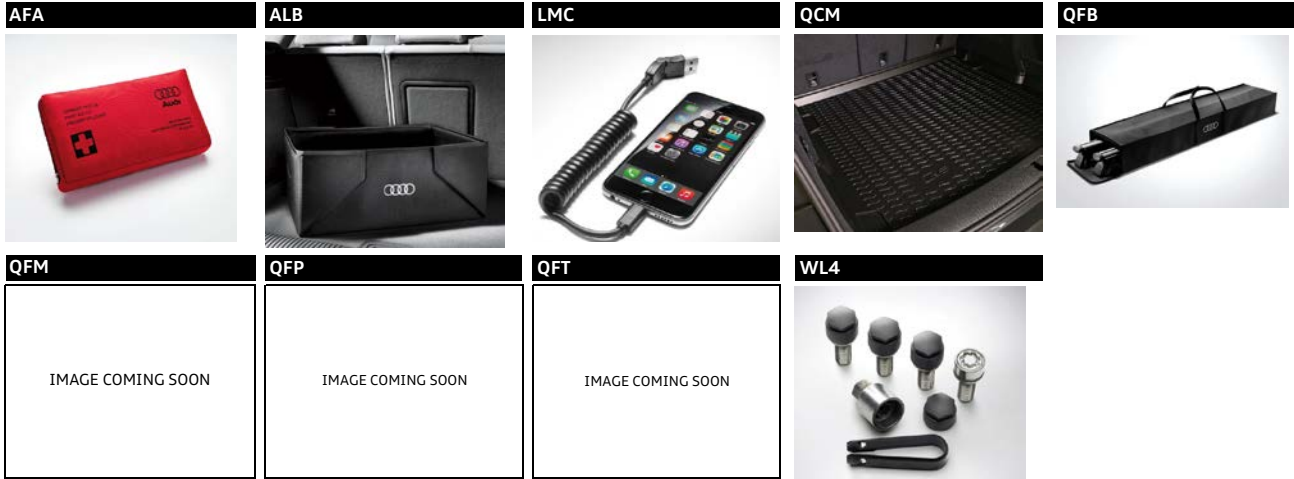

* Please see Summer Performance Tire Disclaimer on the last page of this Guide

ISSUE DATE: 01/11/2016

REVISED DATE: 02/24/2017

RETURN TO TABLE OF CONTENTS

2018 SQ5

Port Installed Accessories

PREMIUM PLUS	PRESTIGE	PORT INSTALLED ACCESSORY DESCRIPTION	OPTION CODE	RETAIL
<input type="radio"/>	<input type="radio"/>	First Aid Kit	AFA	\$ 50
<input type="radio"/>	<input type="radio"/>	Audi Cargo Box - Collapsible fabric storage box for trunk with Audi rings logo	ALB	\$ 75
<input type="radio"/>	<input type="radio"/>	USB Cables - comes with one Lightning® & one micro USB straight head cable	LMC	\$ 110
<input type="radio"/>	<input type="radio"/>	Audi Guard Cargo Mat - Heavy duty trunk liner with Q5 logo (n/a with QFP)	QCM	\$ 195
<input type="radio"/>	<input type="radio"/>	Audi Travel Space Base Carrier Bars with Storage Bag	QFB	\$ 460
<input type="radio"/>	<input type="radio"/>	Audi Guard All-Weather Floor Mats -Black rubber mats with Q5 logo (set of four) (n/a with QFP)	QFM	\$ 200
<input type="radio"/>	<input type="radio"/>	Audi Guard Protection Kit (n/a with QCM, QFM) Includes all weather floor mats and cargo mat	QFP	\$ 305
<input type="radio"/>	<input type="radio"/>	Privacy Trunk Cover - Black	QFT	\$ 225
<input type="radio"/>	<input type="radio"/>	Audi Guard Wheel Lock	WL4	\$ 115