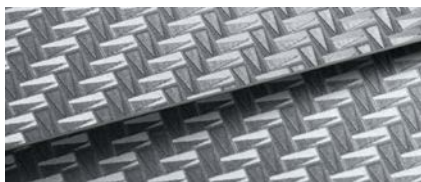

INLAYS

Aluminum race decorative inlays*