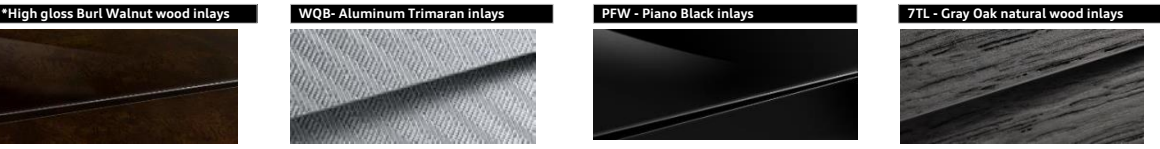

2019 A5 Sportback - Exterior & Interior

EXTERIOR COLOR / CODE	SPORT SEATS				STANDARD
	Black YM	Nougat Brown ZK	Rock Gray ZG	Black / Blue stitching MA (req. PFW)	Atlas Beige ZI
Ascar Blue 9W9W	-	-	-	X	-
Brilliant Black A2A2	X	X	X	X	X
Daytona Gray pearl effect 6Y6Y	-	-	-	X	-
Florett Silver metallic L5L5	X	X	X	X	X
Glacier White metallic 2Y2Y	X	X	X	X	X
Ibis White T9T9	X	X	X	X	X
Manhattan Gray metallic H1H1	X	X	X	-	X
Matador Red metallic T7T7	X	X	X	-	X
Monsoon Gray metallic 0C0C	X	X	X	-	X
Mythos Black metallic 0E0E	X	X	X	X	X
Navarra Blue metallic 2D2D	X	X	X	-	X

INTERIOR COMPONENT OPTIONS				
SEATS	CARPETING	STANDARD INLAYS	UPPER / LOWER DASH	HEADLINER
BLACK - YM	Black	High gloss Burl Walnut wood	Black	Black
BROWN - ZK	Black	High gloss Burl Walnut wood	Black	Black
ROCK GRAY - ZG	Granite Gray	High gloss Burl Walnut wood	Granite Gray/Rock Gray	Black
BLACK - AR	Black	Piano Black	Black	Black

*Denotes Standard inlays and wheels for selected model
Please see Summer Performance Tire Disclaimer on the last page of this Guide