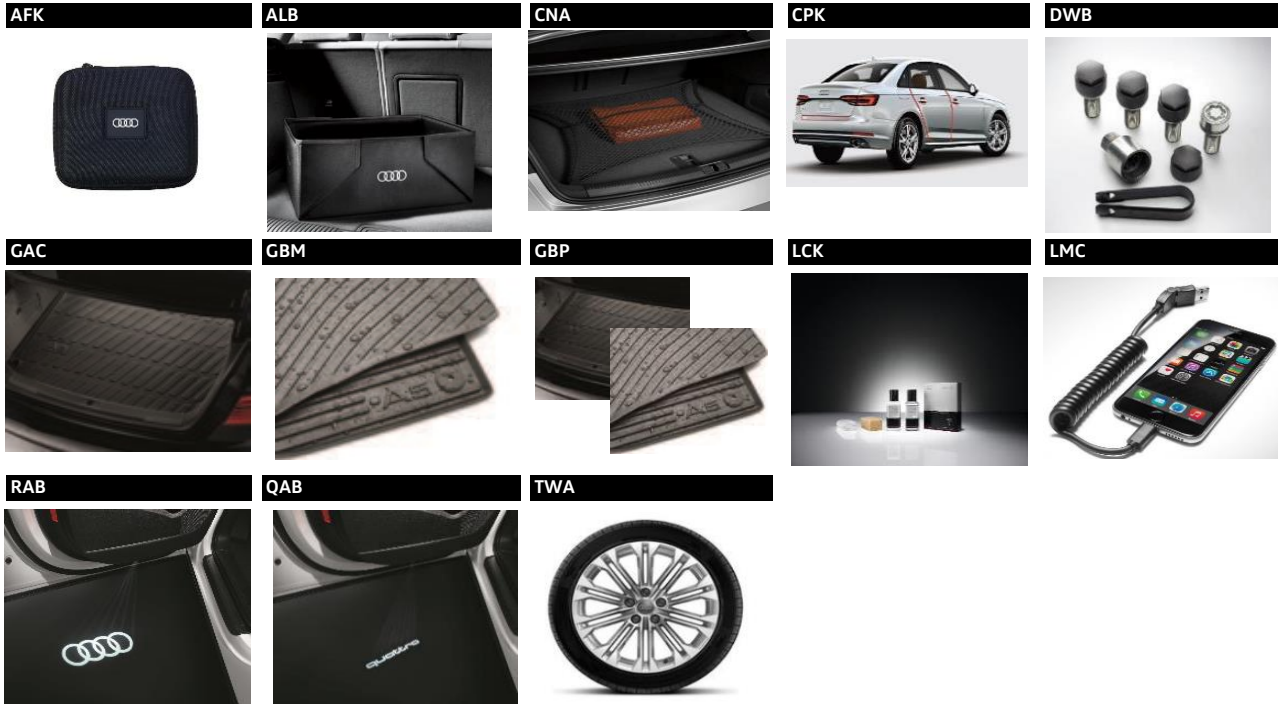

2019 S5 Sportback

Port Installed Accessories

PREMIUM	PREMIUM PLUS	PRESTIGE	PORT INSTALLED ACCESSORY DESCRIPTION	OPTION CODE	RETAIL
0	0	0	Audi First Aid Kit	AFK	
0	0	0	Audi Cargo Box - Collapsible fabric storage box for trunk with Audi rings logo	ALB	
0	0	0	Cargo Net	CNA	
0	0	0	Paint Protection: Rear load sill/door cup/door edge	CPK	
0	0	0	Audi Guard Wheel Lock Kit	DWB	
0	0	0	Audi Guard Cargo Mat (n/a with GBP)	GAC	
0	0	0	Audi Guard All-Weather Floor Mats (n/a with GBP)	GBM	
0	0	0	Audi Guard Protection Kit (n/a with GAC,GBM) - Includes all weather floor mats and cargo mat	GBP	
0	0	0	Leather Care Kit	LCK	
0	0	0	USB Cables - comes with one Lightning® & one micro USB straight head cable	LMC	
0	0	0	Audi Beam-Rings (n/a with QAB) - Lower door trim LED light displaying Audi logo (4 rings)	RAB	
0	0	0	Audi Beam-quattro (n/a with RAB) - Lower door trim LED light displaying "quattro"	QAB	
0	0	0	Winter Wheel and Tire Package - 18"x8" wheels, 245/40R18 winter tires	TWA	

Specifications, equipment, options, and prices are subject to change without notice. Some items may be unavailable when vehicle is built.

Prices exclude destination charges, registration and retail delivery charges.

ISSUE DATE: 07/11/2018

REVISED DATE:

[RETURN TO TABLE OF CONTENTS](#)