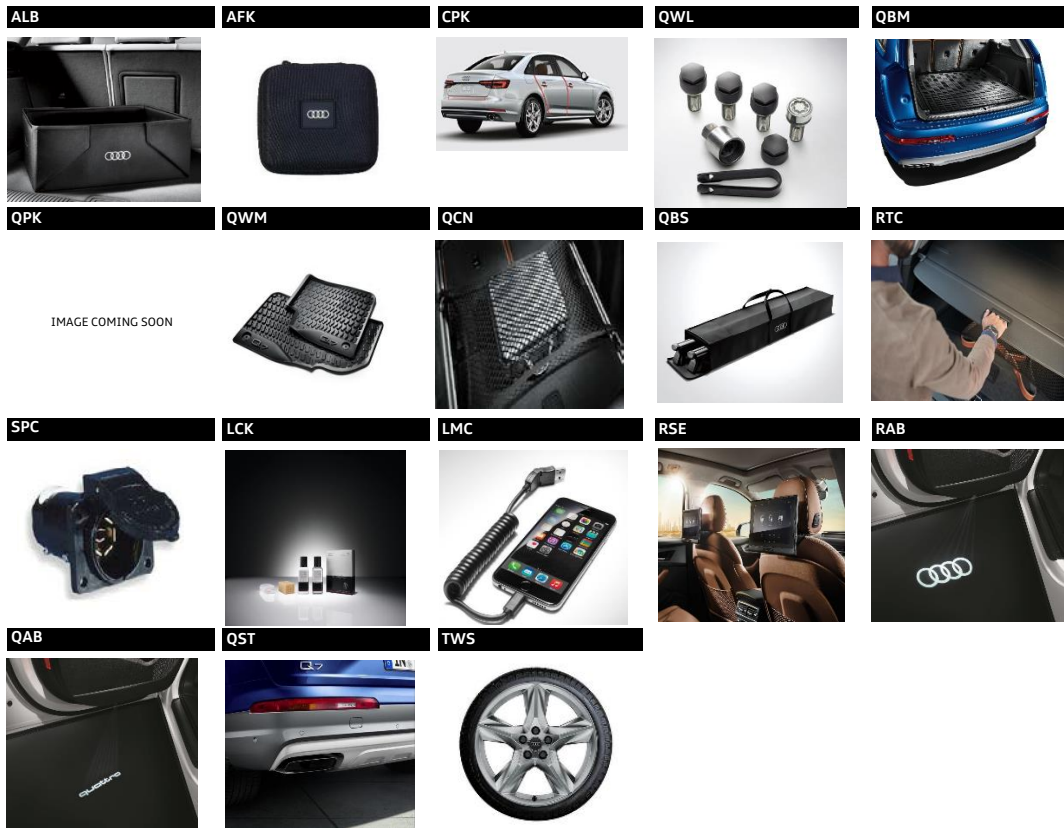

2019 Q7 3.0T

Port Installed Accessories

PREMIUM	PREMIUM PLUS	PRESTIGE	PORT INSTALLED ACCESSORY DESCRIPTION	OPTION CODE	RETAIL
0	0	0	Audi Cargo Box - Collapsible fabric storage box for trunk with Audi rings logo	ALB	
0	0	0	Audi First Aid Kit	AFK	
0	0	0	Paint Protection: Rear load sill/door cup/door edge	CPK	
0	0	0	Audi Guard Wheel Lock Kit	QWL	
0	0	0	Audi Guard Cargo Mat (n/a with QPK) - Heavy duty trunk liner with Q7 logo	QBM	
0	0	0	Audi Guard Protection Kit (n/a with QBM, QWM, 949) - Includes all-weather floor mats and cargo mat	QPK	
0	0	0	Audi Guard All-Weather Floor Mats (n/a with QPK, 949) - Black rubber mats with Q7 logo (set of four)	QWM	
0	0	0	Cargo Net	QCN	
0	0	0	Audi Travel Space Base Carrier Bars with Storage Bag	QBS	
0	0	0	Privacy Trunk Cover - retractable/removable cover for cargo space	RTC	
0	0	0	Seven Pin Connector for Towing Hitch (req. 1D6)	SPC	
0	0	0	Leather Care Kit	LCK	
0	0	0	USB Cables - comes with one Lightning® & one micro USB straight head cable	LMC	
0	0	0	RSE III - Rear Seat Entertainment (req. 9WQ)	RSE	
0	0	0	Audi Beam-Rings (n/a with QAB) - Lower door trim LED light displaying Audi logo (4 rings)	RAB	
0	0	0	Audi Beam-quattro (n/a with RAB) - Lower door trim LED light displaying "quattro"	QAB	
0	0	0	Exhaust Trims - Black (n/a with 915)	QST	
0	0	0	Winter Wheel and Tire Package - 19"x8" alloy wheels, 255/55R19 winter tires	TWS	

Specifications, equipment, options, and prices are subject to change without notice. Some items may be unavailable when vehicle is built.
Prices exclude destination charges, registration and retail delivery charges.

ISSUE DATE: 7/11/2018
REVISED DATE:

[RETURN TO TABLE OF CONTENTS](#)