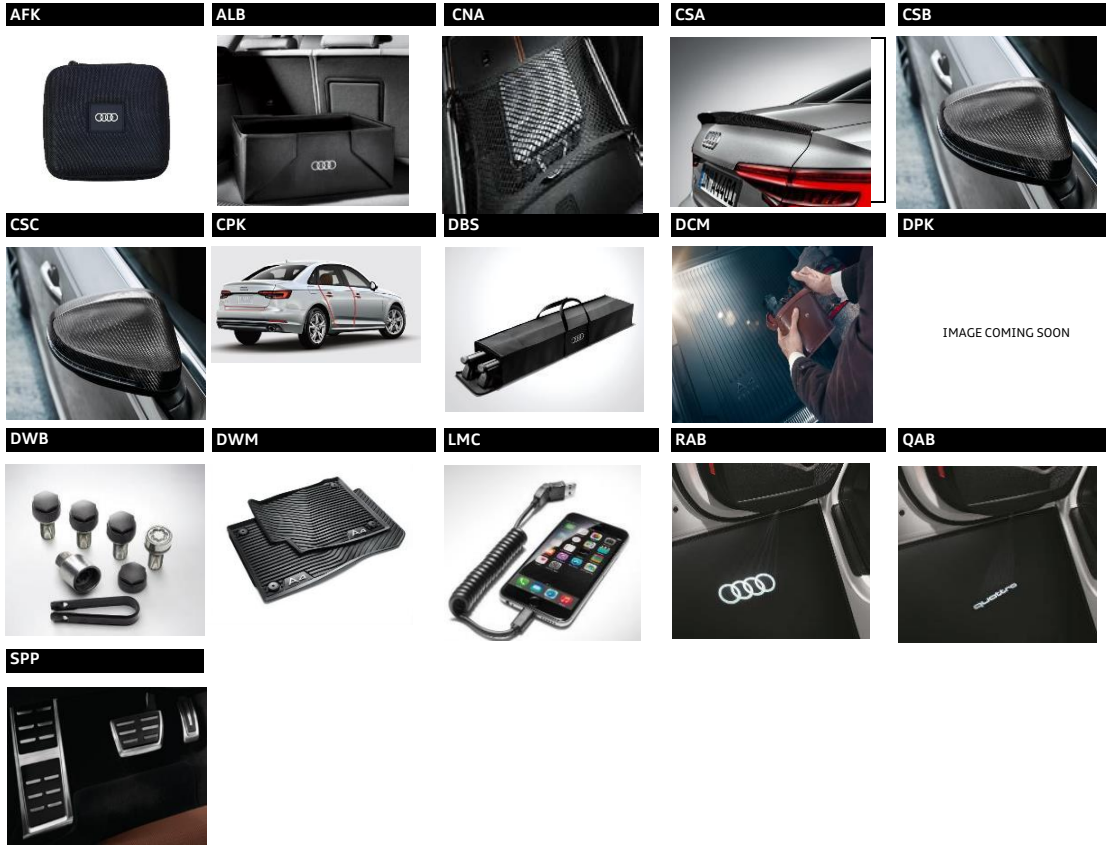

2019 A4 Sedan

Port Installed Accessories

PREMIUM	PREMIUM PLUS	PRESTIGE	PORT INSTALLED ACCESSORY DESCRIPTION	OPTION CODE	RETAIL
0	0	0	Audi First Aid Kit	AFK	
0	0	0	Audi Cargo Box - Collapsible fabric storage box for trunk with Audi rings logo	ALB	
0	0	0	Cargo Net	CNA	
0	0	0	Carbon Fiber Trunk Lid Spoiler (n/a with CSB, CSC)	CSA	
-	0	0	Carbon Fiber Package (req. WPS or WPT, n/a with CSA, CSC) - Spoiler & Mirror Caps (w/ side assist)	CSB	
0	-	-	Carbon Fiber Package (n/a with WPS, WPT, CSA, or CSB) - Spoiler & Mirror Caps (w/o side assist)	CSC	
0	0	0	Paint Protection: Rear load sill/door cup/door edge	CPK	
0	0	0	Audi Travel Space Base Carrier Bars with Storage Bag	DBS	
0	0	0	Audi Guard Cargo Mat (n/a with DPK)	DCM	
0	0	0	Audi Guard Protection Kit (n/a with DWM, DCM) - Includes all-weather floor mats and cargo mat	DPK	
0	0	0	Audi Guard Wheel Lock Kit	DWB	
0	0	0	Audi Guard All-Weather Floor Mats (n/a with DPK) - Black rubber mats with A4 logo (set of four)	DWM	
0	0	0	USB Cables - comes with one Lightning® & one micro USB straight head cable	LMC	
0	0	0	Audi Beam-Rings (n/a with QAB) - Lower door trim LED light displaying Audi logo (4 rings)	RAB	
0	0	0	Audi Beam-quattro (n/a with 8W25MG, or RAB) - Lower door trim LED light displaying "quattro"	QAB	
0	0	0	Stainless Steel Pedal Caps	SPP	

Specifications, equipment, options, and prices are subject to change without notice. Some items may be unavailable when vehicle is built.
Prices exclude destination charges, registration and retail delivery charges.

ISSUE DATE: 07/11/2018
REVISED DATE:
[RETURN TO TABLE OF CONTENTS](#)