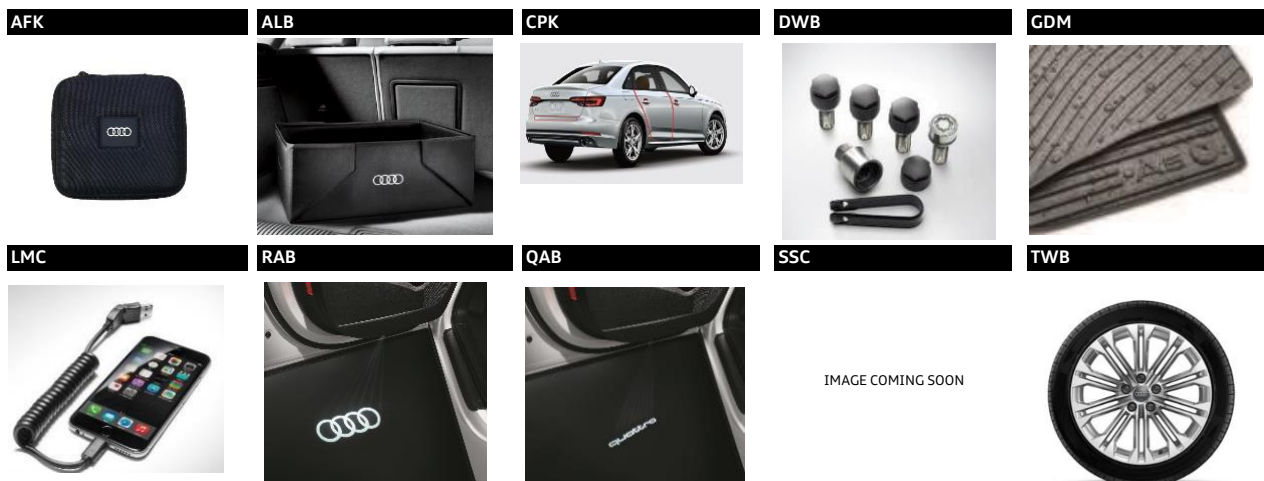

2019 A5 Cabriolet

Port Installed Accessories

PREMIUM	PREMIUM PLUS	PRESTIGE	PORT INSTALLED ACCESSORY DESCRIPTION	OPTION CODE	RETAIL
0	0	0	Audi First Aid Kit	AFK	
0	0	0	Audi Cargo Box - Collapsible fabric storage box for trunk with Audi rings logo	ALB	
0	0	0	Paint Protection: Rear load sill/door cup/door edge	CPK	
0	0	0	Audi Guard Wheel Lock Kit	DWB	
0	0	0	Audi Guard All-Weather Front & Rear Mats	GDM	
0	0	0	USB Cables - comes with one Lightning® & one micro USB straight head cable	LMC	
0	0	0	Audi Beam-Rings (n/a with QAB) - Lower door trim LED light displaying Audi logo (4 rings)	RAB	
0	0	0	Audi Beam-quattro (n/a with RAB) - Lower door trim LED light displaying "quattro"	QAB	
0	0	0	Stainless Steel Pedal Caps	SSC	
0	0	0	Winter Wheel and Tire Package - 18"x8" wheels, 245/40R18 winter tires	TWA	

*Specifications, equipment, options, and prices are subject to change without notice. Some items may be unavailable when vehicle is built.
Prices exclude destination charges, registration and retail delivery charges.*

ISSUE DATE: 07/11/2018
REVISED DATE:
[RETURN TO TABLE OF CONTENTS](#)