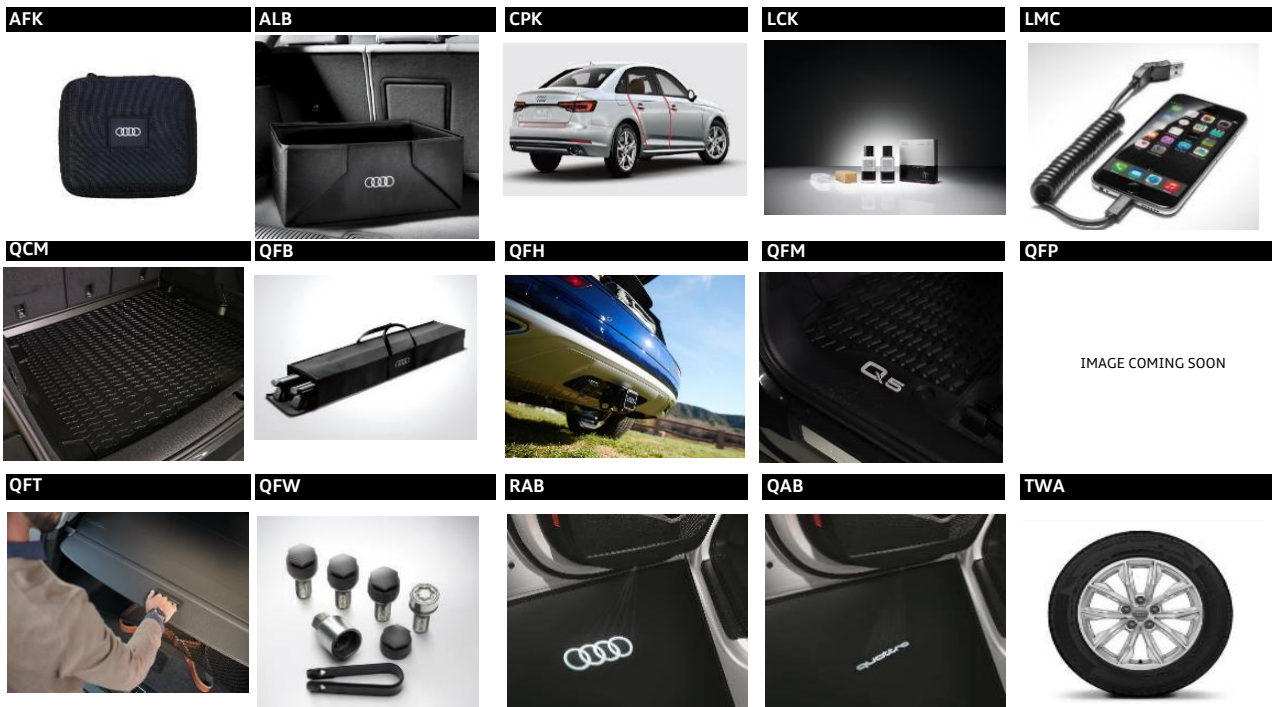

## Port Installed Accessories

IMAGE COMING SOON

PREMIUM	PREMIUM PLUS	PRESTIGE	PORT INSTALLED ACCESSORY DESCRIPTION	OPTION CODE	RETAIL
0	0	0	First Aid Kit	AFK	
0	0	0	Audi Cargo Box - Collapsible fabric storage box for trunk with Audi rings logo	ALB	
0	0	0	Paint Protection: Front bumper	CPF	
0	0	0	Leather Care Kit	LCK	
0	0	0	USB Cables - comes with one Lightning® & one micro USB straight head cable	LMC	
0	0	0	Audi Guard Cargo Mat (n/a with QFP) - Heavy duty trunk liner with Q5 logo	QCM	
0	0	0	Trailer Hitch	QFH	
0	0	0	Audi Guard All-Weather Floor Mats (n/a with QFP) -Black rubber mats with Q5 logo (set of four)	QFM	
0	0	0	Audi Guard Protection Kit (n/a with QCM, QFM) - Includes all weather floor mats and cargo mat	QFP	
0	0	0	Privacy Trunk Cover - Black	QFT	
0	0	0	Audi Guard Wheel Lock	QFW	
0	0	0	Audi Beam-Rings (n/a with QAB) - Lower door trim LED light displaying Audi logo (4 rings)	RAB	
0	0	0	Audi Beam-quattro (n/a with RAB) - Lower door trim LED light displaying "quattro"	QAB	
0	0	0	Winter Wheel and Tire Package - 17"x7" alloy wheels, 235/65R17 winter tires	TWA	