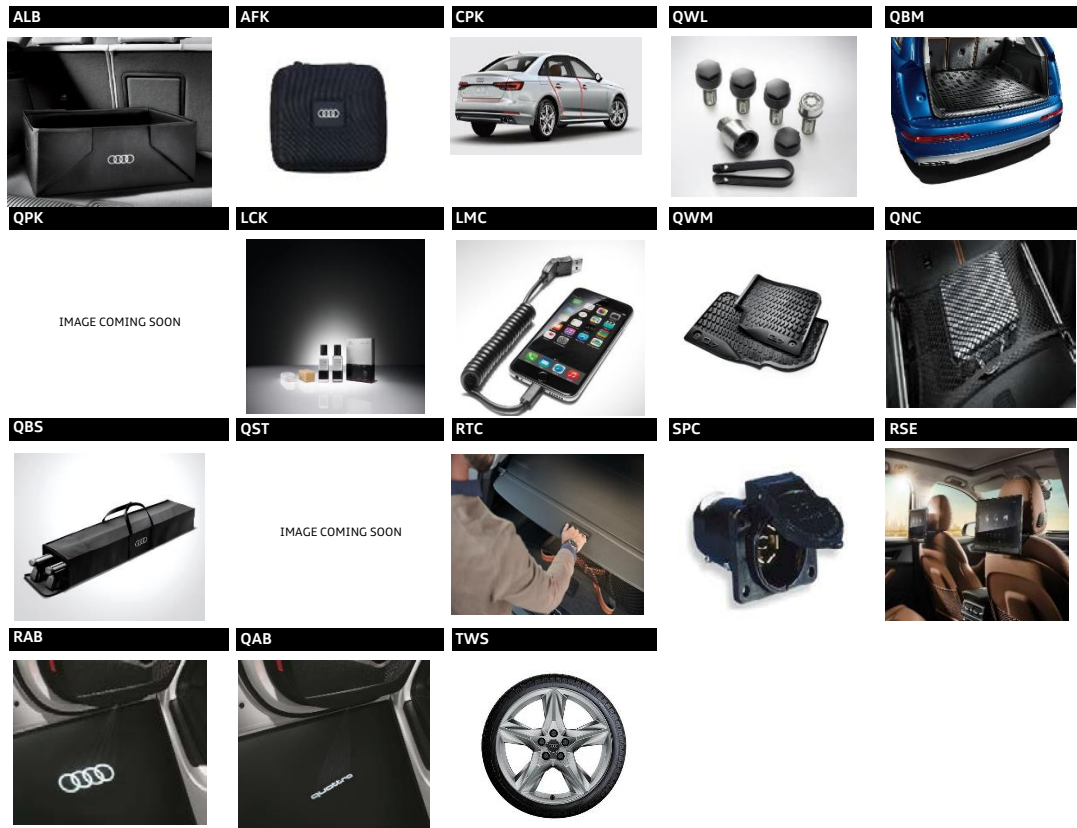

2019 Q7 2.0T

Port Installed Accessories

PREMIUM	PREMIUM PLUS	PORT INSTALLED ACCESSORY DESCRIPTION	OPTION CODE	RETAIL
0	0	Audi Cargo Box - Collapsible fabric storage box for trunk with Audi rings logo	ALB	
0	0	Audi First Aid Kit	AFK	
0	0	Paint Protection: Rear load sill/door cup/door edge	CPK	
0	0	Audi Guard Wheel Lock Kit	QWL	
0	0	Audi Guard Cargo Mat (n/a with QPK) - Heavy duty trunk liner with Q7 logo	QBM	
0	0	Audi Guard Protection Kit (n/a with QBM, QWM, 949) - Includes all-weather floor mats and cargo mat	QPK	
0	0	Leather Care Kit	LCK	
0	0	USB Cables - comes with one Lightning® & one micro USB straight head cable	LMC	
0	0	Audi Guard All-Weather Floor Mats (n/a with QPK, 949) - Black rubber mats with Q7 logo (set of four)	QWM	
0	0	Cargo Net	QCN	
0	0	Audi Travel Space Base Carrier Bars with Storage Bag	QBS	
0	0	Black Exhaust Tips	QST	
0	0	Privacy Trunk Cover - retractable/removable cover for cargo space	RTC	
0	0	Seven Pin Connector for Towing Hitch (req. 1D6)	SPC	
0	0	RSE III - Rear Seat Entertainment (req. 9WQ)	RSE	
0	0	Audi Beam-Rings (n/a with QAB) - Lower door trim LED light displaying Audi logo (4 rings)	RAB	
0	0	Audi Beam-quattro (n/a with RAB) - Lower door trim LED light displaying "quattro"	QAB	
0	0	Winter Wheel and Tire Package - 19"x8" alloy wheels, 255/55R19 winter tires	TWS	

Specifications, equipment, options, and prices are subject to change without notice. Some items may be unavailable when vehicle is built.
Prices exclude destination charges, registration and retail delivery charges.

ISSUE DATE:
REVISED DATE:

[RETURN TO TABLE OF CONTENTS](#)