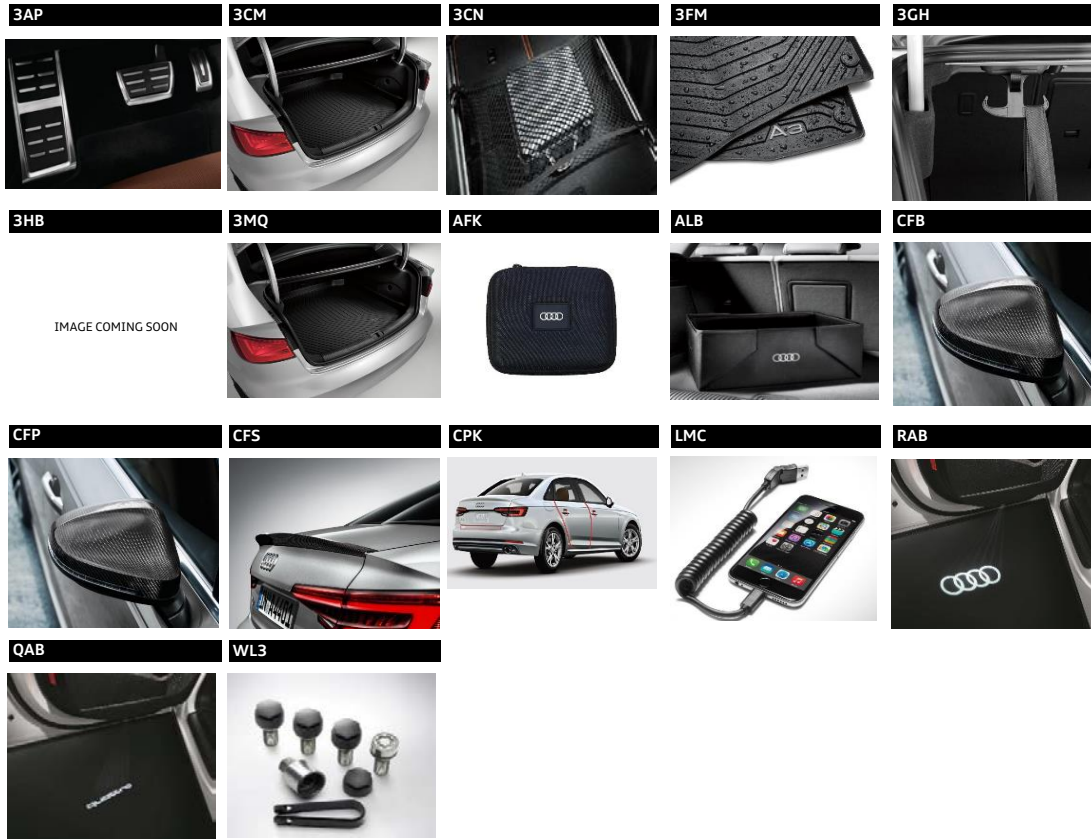

2019 A3 Sedan

Port Installed Accessories

PREMIUM	PREMIUM PLUS	PRESTIGE	PORT INSTALLED ACCESSORY DESCRIPTION	OPTION CODE	RETAIL
0	0	0	Stainless Steel Pedal Caps - Includes caps for accelerator, brake, and footrest	3AP	
0	0	0	Audi Guard Cargo Mat (8VMBUG only)	3CM	
0	0	0	Cargo Net	3CN	
0	0	0	Audi Guard All-Weather Floor Mats - Black TPE mats with silver A3 logo (set of four)	3FM	
0	0	-	Grocery Hooks (n/a with WPT) - Trunk mounted hooks for holding bags	3GH	
0	0	-	Homelink (n/a with WPT) - Black	3HB	
0	0	0	Audi quattro Guard Cargo Mat (8VMBEY only)	3MQ	
0	0	0	Audi First Aid Kit	AFK	
0	0	0	Audi Cargo Box - Collapsible fabric storage box for trunk with Audi rings logo	ALB	
0	-	-	Carbon Fiber Package (n/a with WPS, WPT, CFP, or CFS) - Spoiler & Mirror Caps (w/o side assist)	CFB	
-	0	0	Carbon Fiber Package (req. WPS or WPT, n/a with CFB, CFS) - Spoiler & Mirror Caps (w/ side assist)	CFP	
0	0	0	Carbon Fiber Trunk Lid Spoiler (n/a with CFP, CFB)	CFS	
0	0	0	Paint Protection: Rear load sill/door cup/door edge	CPK	
0	0	0	USB Cables - comes with one Lightning® & one micro USB straight head cable	LMC	
0	0	0	Audi Beam-Rings (req. WPD, WPS, or WPT, n/a with QAB) - Lower door trim LED light displaying Audi logo (4 rings)	RAB	
0	0	0	Audi Beam-quattro (8VMBEY only, req. WPD, WPS, or WPT, n/a with RAB) - Lower door trim LED light displaying "quattro"	QAB	
0	0	0	Audi Guard Wheel Lock Kit	WL3	

Specifications, equipment, options, and prices are subject to change without notice. Some items may be unavailable when vehicle is built.
Prices exclude destination charges, registration and retail delivery charges.

ISSUE DATE: 7/11/2018

REVISED DATE:

[RETURN TO TABLE OF CONTENTS](#)