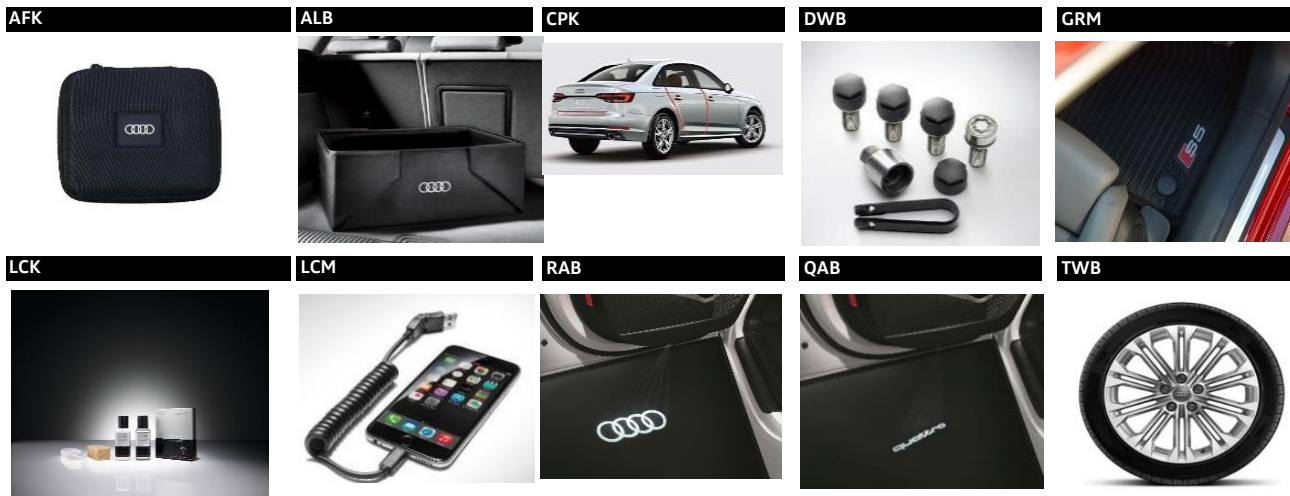

2019 S5 Cabriolet

Port Installed Accessories

PREMIUM PLUS	PRESTIGE	PORT INSTALLED ACCESSORY DESCRIPTION	OPTION CODE	RETAIL
0	0	Audi First Aid Kit	AFK	
0	0	Audi Cargo Box - Collapsible fabric storage box for trunk with Audi rings logo	ALB	
0	0	Paint Protection: Rear load sill/door cup/door edge	CPK	
0	0	Audi Guard Wheel Lock Kit	DWB	
0	0	Audi Guard All-Weather Front & Rear Mats - Black, "S5" logo front mats	GRM	
0	0	Leather Care Kit	LCK	
0	0	USB Cables - comes with one Lightning® & one micro USB straight head cable	LMC	
0	0	Audi Beam - Rings (n/a with QAB) - Lower door trim LED light displaying Audi logo (4 rings)	RAB	
0	0	Audi Beam - quattro (n/a with RAB) - Lower door trim LED light displaying "quattro"	QAB	
0	0	Winter Wheel and Tire Package - 18"x8" wheels, 245/40 R18 winter tires	TWA	

Specifications, equipment, options, and prices are subject to change without notice. Some items may be unavailable when vehicle is built.
Prices exclude destination charges, registration and retail delivery charges.

ISSUE DATE: 07/11/2018

REVISED DATE:

[RETURN TO TABLE OF CONTENTS](#)