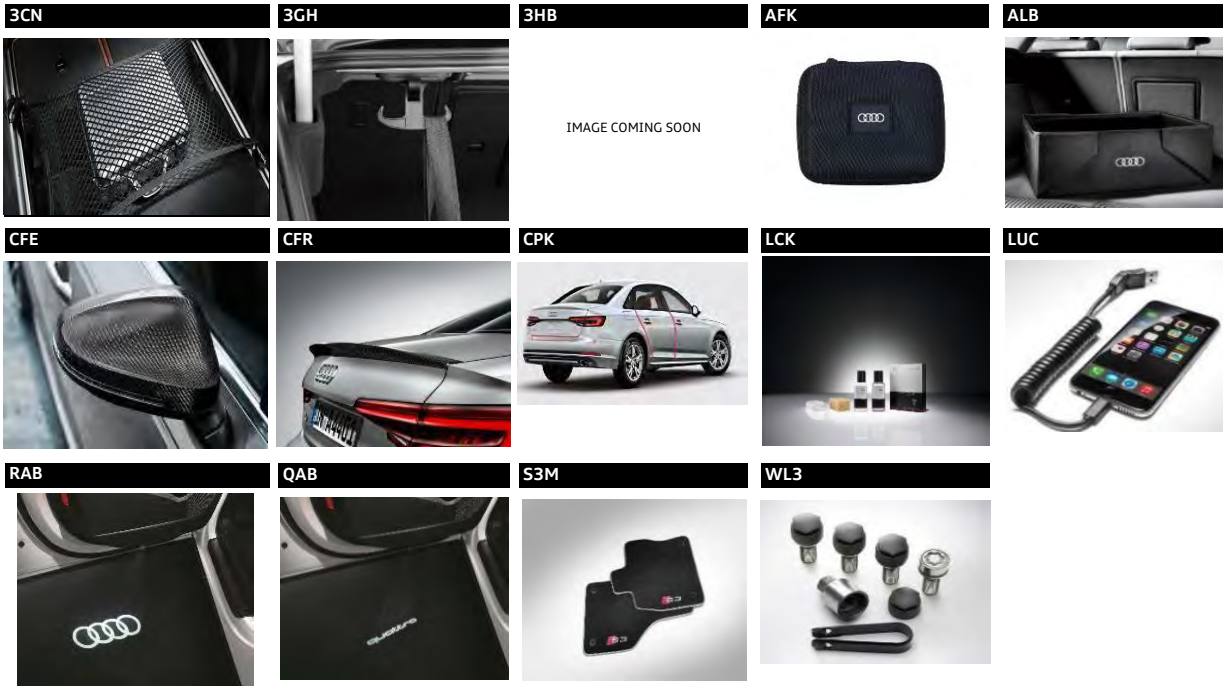

* Please see Summer Performance Tire Disclaimer on the last page of this Guide

ISSUE DATE: 7/11/2018

REVISED DATE:

[RETURN TO TABLE OF CONTENTS](#)

2019 S3 Sedan

Port Installed Accessories

PREMIUM PLUS	PRESTIGE	PORT INSTALLED ACCESSORY DESCRIPTION	OPTION CODE	RETAIL
0	0	Cargo Net	3CN	\$ 155
0	-	Grocery hooks (n/a with WPT) - Trunk mounted hooks for holding bags	3GH	\$ 70
0	-	Homelink (n/a with WPPT) - Black	3HB	\$ 295
0	0	Audi First Aid Kit	AFK	\$ 50
0	0	Audi Cargo Box - Collapsible fabric storage box for trunk with Audi rings logo	ALB	\$ 75
0	0	Carbon fiber package (n/a with CFR) - Spoiler & mirror caps (w/ side assist)	CFE	\$ 1,595
0	0	Carbon fiber Trunk Lid Spoiler (n/a with CFE)	CFR	\$ 995
0	0	Paint Protection: Rear load sill/door cup/door edge	CPK	\$ 175
0	0	Leather Care Kit	LCK	\$ 60
0	0	USB Cables - comes with one Lightning® & one type C USB angled head cable	LUC	\$ 110
0	0	Audi Beam-Rings (n/a with QAB) - Lower door trim LED light displaying Audi logo (4 rings)	RAB	\$ 250
0	0	Audi Beam-quattro (n/a with RAB) - Lower door trim LED light displaying "quattro"	QAB	\$ 250
0	0	Audi Guard All Weather Floor Mats "S3" Logo Front Mats	STM	\$ 190
0	0	Audi Guard Wheel Lock Kit	WL3	\$ 105