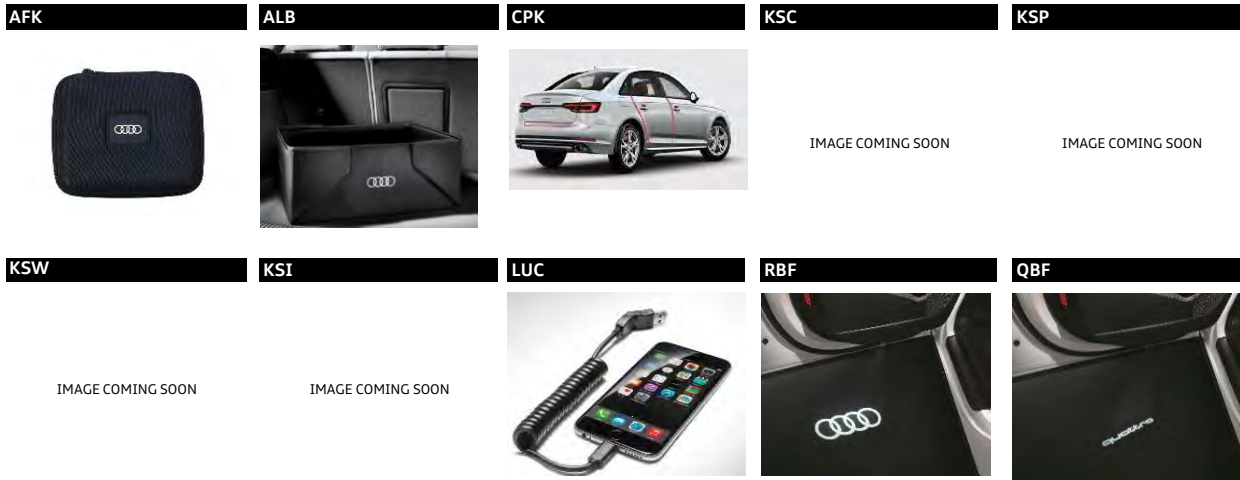

2019 A6 Sedan 3.0T

Port Installed Accessories

PREMIUM	PREMIUM PLUS	PRESTIGE	PORT INSTALLED ACCESSORY DESCRIPTION	OPTION CODE	RETAIL
0	0	0	Audi First Aid Kit	AFK	$ 50
0	0	0	Audi Cargo Box - Collapsible fabric storage box for trunk with Audi rings logo	ALB	$ 75
0	0	0	Paint Protection: Rear load sill/door cup/door edge	CPK	$ 175
0	0	0	Audi Guard Cargo Mat "A6" Logo (n/a with KSP)	KSC	$ 170
0	0	0	Audi Guard Protection Kit - Includes All Weather Floor Mats, Cargo Mat, and Cleaning Cloth (n/a with KSM, KSC, KSI)	KSP	$ 310
0	0	0	Audi Guard Wheel Lock Kit	KSW	$ 105
0	0	0	Interior Protection Package - Includes All Weather Floor Mats & Touchscreen Cleaning Cloth (n/a with KSM, KSP)	KSI	$ 210
0	0	0	USB Cables - comes with one Lightning® & one type C USB angled head cable	LUC	$ 110
0	0	0	Audi Beam-Rings Front & Rear Doors (n/a with 8RF, QAB) - Lower door trim LED light displaying Audi logo (4 rings)	RBF	$ 450
0	0	0	Audi Beam-quattro Front & Rear Doors (n/a with 8RF, RAB) - Lower door trim LED light displaying "quattro"	QBF	$ 450

Specifications, equipment, options, and prices are subject to change without notice. Some items may be unavailable when vehicle is built.
Prices exclude destination charges, registration and retail delivery charges.

ISSUE DATE: 7/11/2018

REVISED DATE:

[RETURN TO TABLE OF CONTENTS](#)