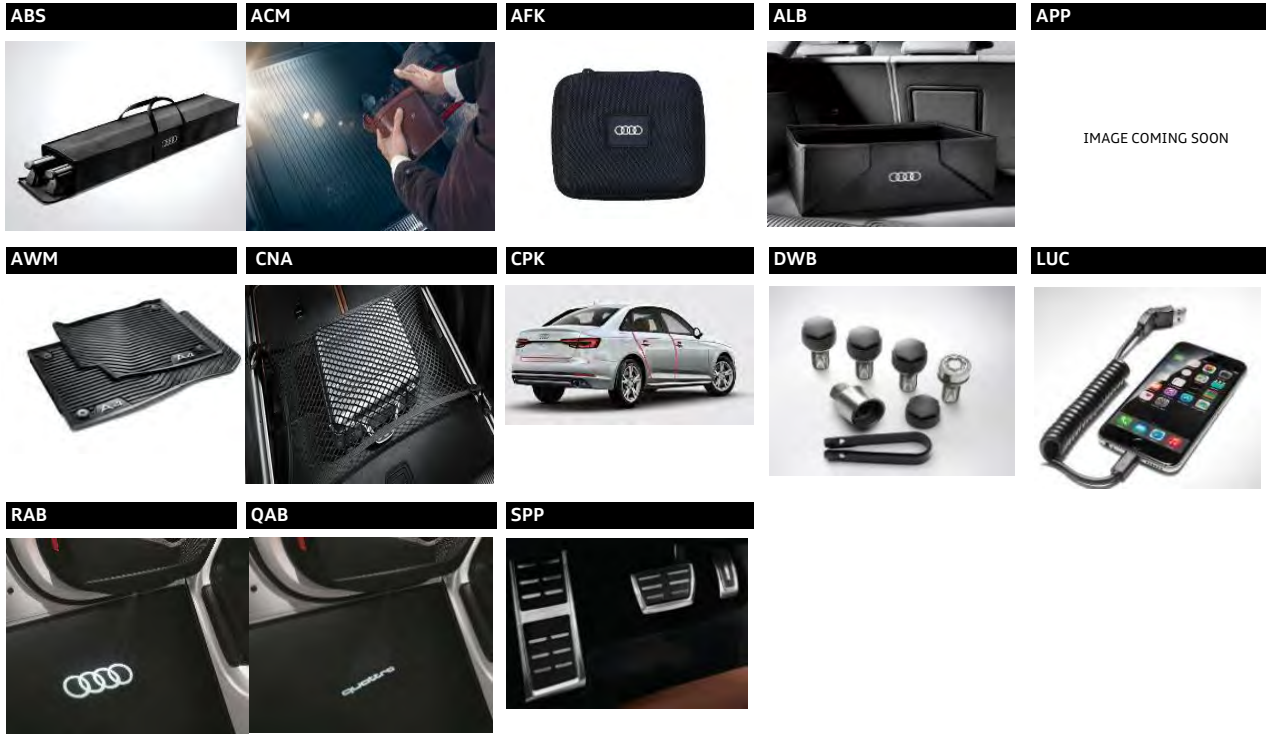

* Please see Summer Performance Tire Disclaimer on the last page of this Guide

ISSUE DATE: 07/11/2018

REVISED DATE:

[RETURN TO TABLE OF CONTENTS](#)

2019 A4 allroad

Port Installed Accessories

PREMIUM	PREMIUM PLUS	PRESTIGE	PORT INSTALLED ACCESSORY DESCRIPTION	OPTION CODE	RETAIL
0	0	0	Audi Travel Space Base Carrier Bars with Storage Bag	ABS	\$ 445
0	0	0	Audi quattro Guard Cargo Mat (n/a with APP or AWM)	ACM	\$ 150
0	0	0	Audi First Aid Kit	AFK	\$ 50
0	0	0	Audi Cargo Box - Collapsible fabric storage box for trunk with Audi rings logo	ALB	\$ 75
0	0	0	Audi Guard Protection Kit (n/a with AWM, ACM or 949) - Includes all-weather floor mats and cargo mat	APP	\$ 300
0	0	0	Audi Guard All-Weather Floor Mats (n/a with APP, ACM or 949) - Black rubber mats with A4 logo (set of four)	AWM	\$ 190
0	0	0	Cargo Net	CNA	\$ 55
0	0	0	Paint Protection: Rear load sill/door cup/door edge	CPK	\$ 175
0	0	0	Audi Guard Wheel Lock Kit	DWB	\$ 105
0	0	0	USB Cables - comes with one Lightning® & one type C USB angled head cable	LUC	\$ 110
0	0	0	Audi Beam-Rings (n/a with QAB) - Lower door trim LED light displaying Audi logo (4 rings)	RAB	\$ 250
0	0	0	Audi Beam-quattro (n/a with RAB) - Lower door trim LED light displaying "quattro"	QAB	\$ 250
0	0	0	Stainless Steel Pedal Caps	SPP	\$ 240