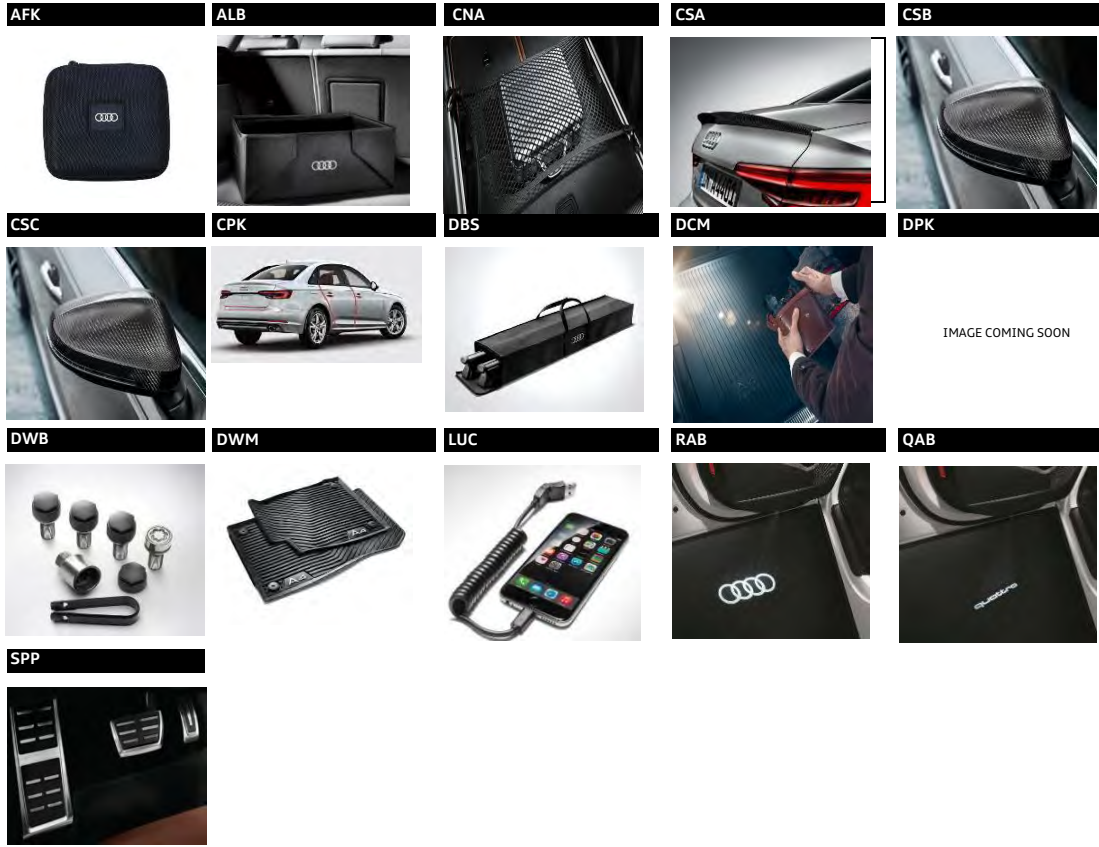

2019 A4 Sedan

Port Installed Accessories

PREMIUM	PREMIUM PLUS	PRESTIGE	PORT INSTALLED ACCESSORY DESCRIPTION	OPTION CODE	RETAIL
0	0	0	Audi First Aid Kit	AFK	$ 50
0	0	0	Audi Cargo Box - Collapsible fabric storage box for trunk with Audi rings logo	ALB	$ 75
0	0	0	Cargo Net	CNA	$ 55
0	0	0	Carbon Fiber Trunk Lid Spoiler (n/a with CSB or CSC)	CSA	$ 995
0	0	0	Carbon Fiber Package (req. WPS or WPD, or WPT, n/a with CSA or CSC) - Spoiler & Mirror Caps (w/ side assist)	CSB	$ 1,595
0	-	-	Carbon Fiber Package (n/a with WPS, WPD, WPT, CSA, or CSB) - Spoiler & Mirror Caps (w/o side assist)	CSC	$ 1,595
0	0	0	Paint Protection: Rear load sill/door cup/door edge	CPK	$ 175
0	0	0	Audi Travel Space Base Carrier Bars with Storage Bag	DBS	$ 445
0	0	0	Audi Guard Cargo Mat (n/a with DPK or DWM)	DCM	$ 150
0	0	0	Audi Guard Protection Kit (n/a with DWM, DCM or 949) - Includes all-weather floor mats and cargo mat	DPK	$ 300
0	0	0	Audi Guard Wheel Lock Kit	DWB	$ 105
0	0	0	Audi Guard All-Weather Floor Mats (n/a with DPK, DCM or 949) - Black rubber mats with A4 logo (set of four)	DWM	$ 190
0	0	0	USB Cables - comes with one Lightning® & one type C USB angled head cable	LUC	$ 110
0	0	0	Audi Beam-Rings (n/a with QAB) - Lower door trim LED light displaying Audi logo (4 rings)	RAB	$ 250
0	0	0	Audi Beam-quattro (n/a with 8W25MG, or RAB) - Lower door trim LED light displaying "quattro"	QAB	$ 250
0	0	0	Stainless Steel Pedal Caps	SPP	$ 240

Specifications, equipment, options, and prices are subject to change without notice. Some items may be unavailable when vehicle is built.
Prices exclude destination charges, registration and retail delivery charges.

ISSUE DATE: 07/11/2018
REVISED DATE:
[RETURN TO TABLE OF CONTENTS](#)