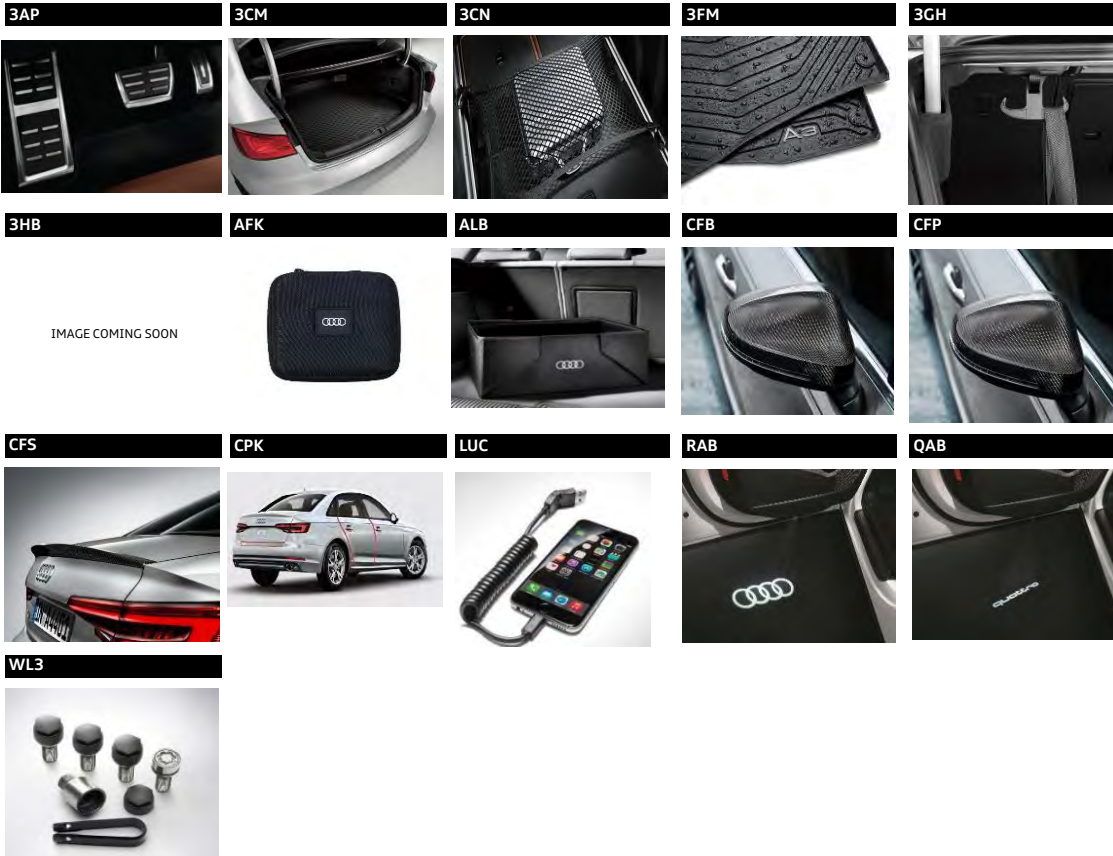

2019 A3 Sedan

Port Installed Accessories

PREMIUM	PREMIUM PLUS	PRESTIGE	PORT INSTALLED ACCESSORY DESCRIPTION	OPTION CODE	RETAIL
0	0	0	Stainless Steel Pedal Caps - Includes caps for accelerator, brake, and footrest	3AP	$ 195
0	0	0	Audi Guard Cargo Mat (8VMBUG only)	3CM	$ 140
0	0	0	Cargo Net	3CN	$ 155
0	0	0	Audi Guard All-Weather Floor Mats - Black mats with silver A3 logo (set of four)	3FM	$ 180
0	0	-	Grocery Hooks (n/a with WPT) - Trunk mounted hooks for holding bags	3GH	$ 70
0	0	-	Homelink (n/a with WPT) - Black	3HB	$ 295
0	0	0	Audi First Aid Kit	AFK	$ 50
0	0	0	Audi Cargo Box - Collapsible fabric storage box for trunk with Audi rings logo	ALB	$ 75
0	-	-	Carbon Fiber Package (n/a with WPD, WPS, WPT, CFP, or CFS) - Spoiler & Mirror Caps (w/o side assist)	CFB	$ 1,595
-	0	0	Carbon Fiber Package (req. WPD, WPS or WPT, n/a with CFB, CFS) - Spoiler & Mirror Caps (w/ side assist)	CFP	$ 1,595
0	0	0	Carbon Fiber Trunk Lid Spoiler (n/a with CFP, CFB)	CFS	$ 995
0	0	0	Paint Protection: Rear load sill/door cup/door edge	CPK	$ 175
0	0	0	USB Cables - comes with one Lightning® & one type C USB angled head cable	LUC	$ 110
0	0	0	Audi Beam-Rings (req. WPD, WPS, or WPT, n/a with QAB) - Lower door trim LED light displaying Audi logo (4 rings)	RAB	$ 250
0	0	0	Audi Beam-quadro (8VMBEY only, req. WPD, WPS, or WPT, n/a with RAB) - Lower door trim LED light displaying "quattro"	QAB	$ 250
0	0	0	Audi Guard Wheel Lock Kit	WL3	$ 105

Specifications, equipment, options, and prices are subject to change without notice. Some items may be unavailable when vehicle is built.
Prices exclude destination charges, registration and retail delivery charges.

ISSUE DATE: 7/11/2018
REVISED DATE:

[RETURN TO TABLE OF CONTENTS](#)