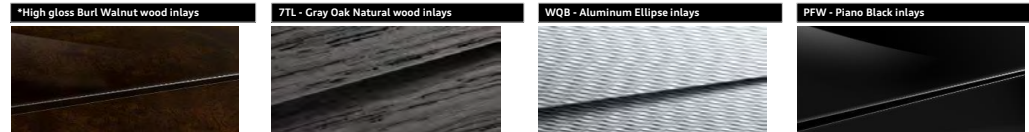

2019 A4 Sedan - Exterior & Interior

EXTERIOR COLOR / CODE	Standard or Sport Seats (sport seats require WQB)			Standard Seats only	Black Optic Sport Seats (req. PFW)
	Black YM	Nougat Brown / Black ZK	Rock Gray/Gray ZG	Atlas Beige/Gray ZI	Black/Red Contrast Stitch AR
Brilliant Black A2A2	X	X	X	X	X
Daytona Gray pearl effect 6Y6Y (req. PFW)	-	-	-	-	X
Florett Silver metallic L5L5	X	X	X	X	X
Glacier White metallic 2Y2Y	X	X	X	X	X
Ibis White T9T9	X	X	X	X	X
Manhattan Gray metallic H1H1	X	X	X	X	-
Matador Red metallic T7T7	X	X	X	X	-
Monsoon Gray metallic 0C0C	X	X	X	X	-
Mythos Black metallic 0E0E	X	X	X	X	X
Navarra Blue metallic 2D2D	X	X	X	X	-

INTERIOR COMPONENT OPTIONS

SEATS	CARPETING	STANDARD INLAYS	UPPER & LOWER DASH	HEADLINER
BLACK - YM	Black	High gloss Burl Walnut wood	Black / Black	Titanium Gray
NOUGAT BROWN - ZK	Black	High gloss Burl Walnut wood	Black / Black	Black
ROCK GRAY - ZG	Granite Gray	High gloss Burl Walnut wood	Granite Gray / Rock Gray	Titanium Gray
ATLAS BEIGE - ZI	Granite Gray	High gloss Burl Walnut wood	Granite Gray / Atlas Beige	Atlas Beige
BLACK/RED - AR	Black	Piano Black	Black	Black

WHEELS

*Denotes Standard Inlays and wheels for selected model

ISSUE DATE: 07/11/2018

REVISED DATE:

[RETURN TO TABLE OF CONTENTS](#)