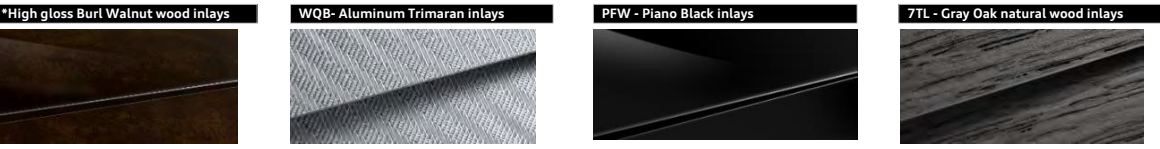

2019 A5 Sportback - Exterior & Interior

EXTERIOR COLOR / CODE	SPORT SEATS				STANDARD
	Black YM	Nougat Brown ZK	Rock Gray ZG	Black / Blue stitching MA (req. PFW)	Atlas Beige ZI
Ascar Blue 9W9W	-	-	-	X	-
Brilliant Black A2A2	X	X	X	X	X
Daytona Gray pearl effect 6Y6Y	-	-	-	X	-
Florett Silver metallic L5L5	X	X	X	X	X
Glacier White metallic 2Y2Y	X	X	X	X	X
Ibis White T9T9	X	X	X	X	X
Manhattan Gray metallic H1H1	X	X	X	-	X
Matador Red metallic T7T7	X	X	X	-	X
Monsoon Gray metallic 0C0C	X	X	X	-	X
Mythos Black metallic 0E0E	X	X	X	X	X
Navarra Blue metallic 2D2D	X	X	X	-	X

INTERIOR COMPONENT OPTIONS				
SEATS	CARPETING	STANDARD INLAYS	UPPER / LOWER DASH	HEADLINER
BLACK - YM	Black	High gloss Burl Walnut wood	Black	Black
BROWN - ZK	Black	High gloss Burl Walnut wood	Black	Black
ROCK GRAY - ZG	Granite Gray	High gloss Burl Walnut wood	Granite Gray/Rock Gray	Black
BLACK/BLUE - MA	Black	Piano Black	Black	Black