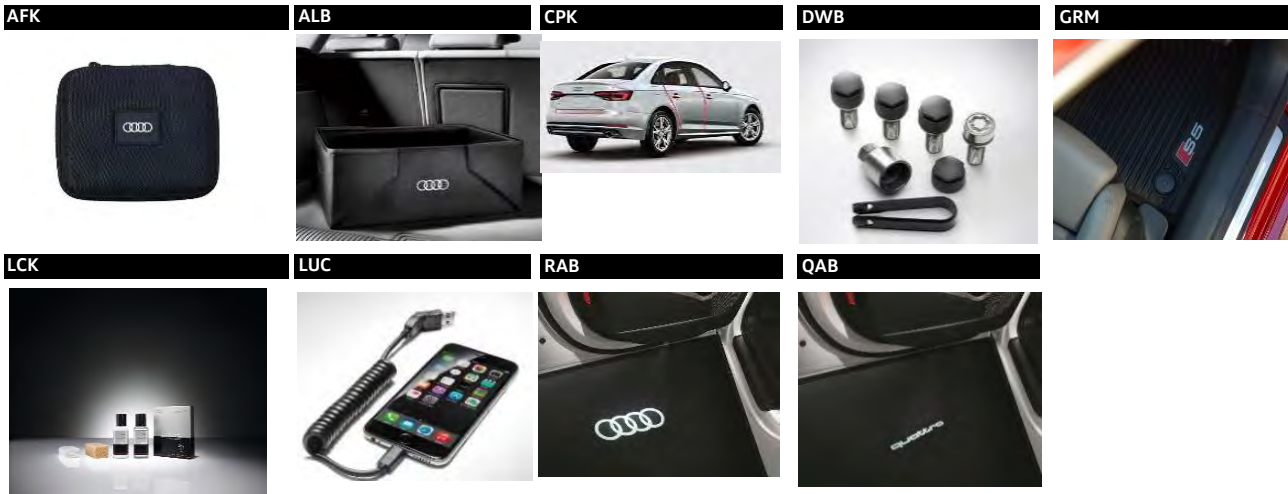

* Please see Summer Performance Tire Disclaimer on the last page of this Guide

ISSUE DATE: 07/11/2018
REVISED DATE:

[RETURN TO TABLE OF CONTENTS](#)

2019 S5 Cabriolet

Port Installed Accessories

PREMIUM PLUS	PRESTIGE	PORT INSTALLED ACCESSORY DESCRIPTION	OPTION CODE	RETAIL
0	0	Audi First Aid Kit	AFK	\$ 50
0	0	Audi Cargo Box - Collapsible fabric storage box for trunk with Audi rings logo	ALB	\$ 75
0	0	Paint Protection: Rear load sill/door cup/door edge	CPK	\$ 175
0	0	Audi Guard Wheel Lock Kit	DWB	\$ 105
0	0	Audi Guard All-Weather Front & Rear Mats - Black, "S5" logo front mats	GRM	\$ 200
0	0	Leather Care Kit	LCK	\$ 60
0	0	USB Cables - comes with one Lightning® & one type C USB angled head cable	LUC	\$ 110
0	0	Audi Beam - Rings (n/a with QAB) - Lower door trim LED light displaying Audi logo (4 rings)	RAB	\$ 250
0	0	Audi Beam - quattro (n/a with RAB) - Lower door trim LED light displaying "quattro"	QAB	\$ 250