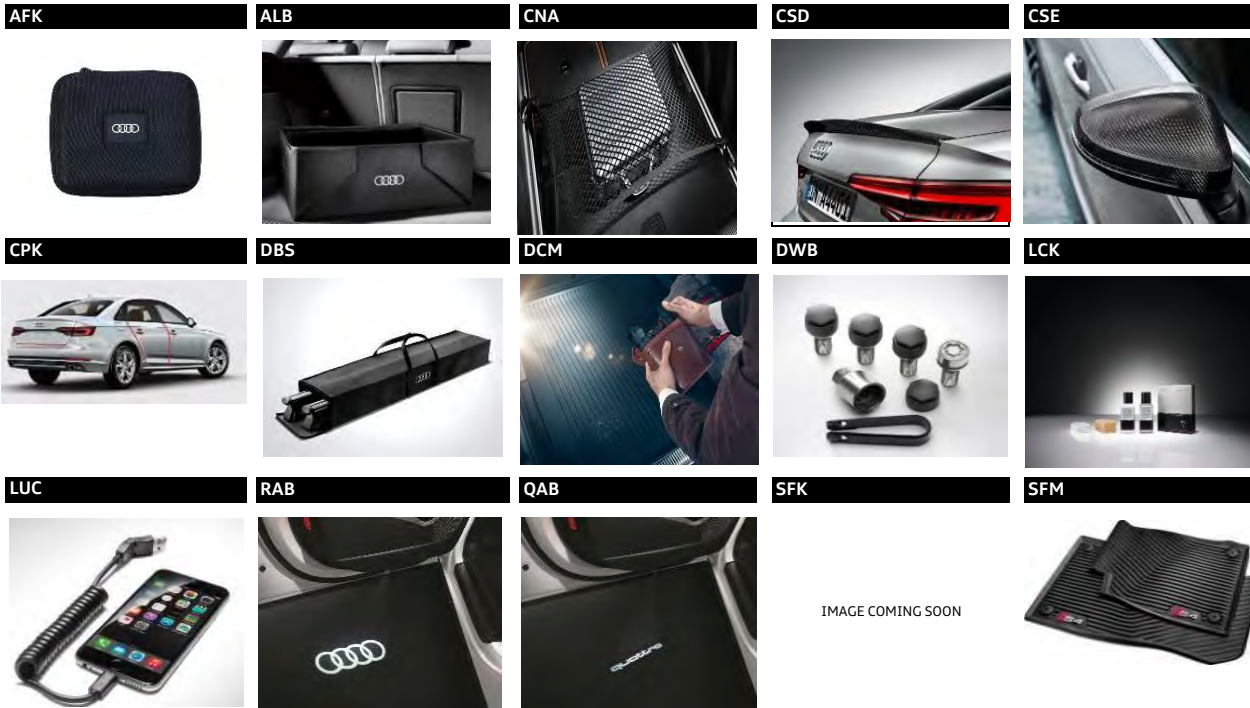

* Please see Summer Performance Tire Disclaimer on the last page of this Guide

ISSUE DATE: 07/11/2018
REVISED DATE:

[RETURN TO TABLE OF CONTENTS](#)

2019 S4 Sedan

Port Installed Accessories

PREMIUM	PREMIUM PLUS	PRESTIGE	PORT INSTALLED ACCESSORY DESCRIPTION	OPTION CODE	RETAIL
0	0	0	Audi First Aid Kit	AFK	\$ 50
0	0	0	Audi Cargo Box - Collapsible fabric storage box for trunk with Audi rings logo	ALB	\$ 75
0	0	0	Cargo Net	CNA	\$ 55
0	0	0	Carbon Fiber Trunk Lid Spoiler (n/a with CSE)	CSD	\$ 995
0	0	0	Carbon Fiber Package (n/a with CSD) - Spoiler & Mirror Caps (w/ side assist)	CSE	\$ 1,595
-	0	0	Paint Protection: Rear load sill/door cup/door edge	CPK	\$ 175
0	0	0	Audi Travel Space Base Carrier Bars with Storage Bag	DBS	\$ 445
0	0	0	Audi Guard Cargo Mat (n/a with SFK or SFM)	DCM	\$ 150
0	0	0	Audi Guard Wheel Lock Kit	DWB	\$ 105
0	0	0	Leather Care Kit	LCK	\$ 60
0	0	0	USB Cables - comes with one Lightning® & one type C USB angled head cable	LUC	\$ 110
0	0	0	Audi Beam-Rings (n/a with QAB) - Lower door trim LED light displaying Audi logo (4 rings)	RAB	\$ 250
0	0	0	Audi Beam-quattro (n/a with RAB) - Lower door trim LED light displaying "quattro"	QAB	\$ 250
0	0	0	Audi Guard Protection Kit (n/a with DCM, SFM or 949) - Includes all-weather floor mats and cargo mat	SFK	\$ 310
0	0	0	Audi Guard All-Weather Front & Rear Mats (n/a with DCM, SFK or 949) - Black, "S4" logo front mats	SFM	\$ 200