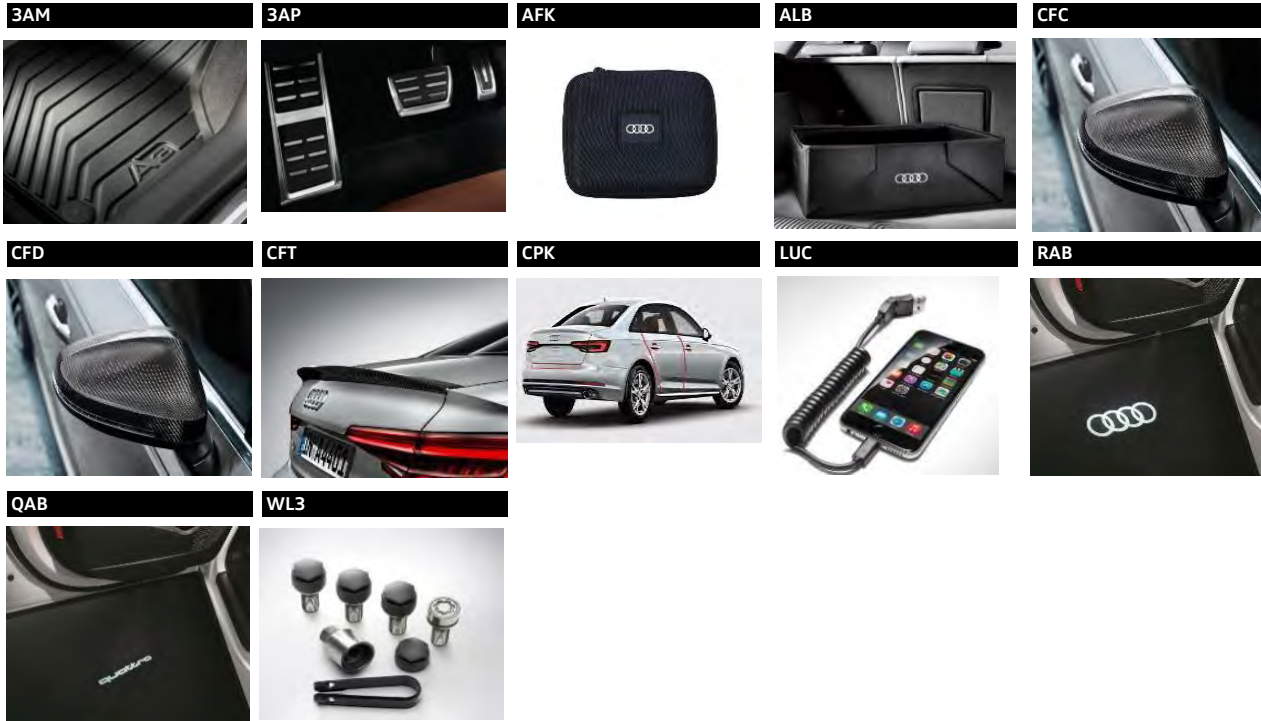

* Please see Summer Performance Tire Disclaimer on the last page of this Guide

ISSUE DATE: 7/11/2018

REVISED DATE:

RETURN TO TABLE OF CONTENTS

2019 A3 Cabriolet

Port Installed Accessories

PREMIUM	PREMIUM PLUS	PRESTIGE	PORT INSTALLED ACCESSORY DESCRIPTION	OPTION CODE	RETAIL
0	0	0	Audi Guard All-Weather Floor Mats - Black rubber mats with A3 logo (Front Mats Only)	3AM	\$ 100
0	0	0	Stainless Steel Pedal Caps	3AP	\$ 195
0	0	0	Audi First Aid Kit	AFK	\$ 50
0	0	0	Audi Cargo Box - Collapsible fabric storage box for trunk with Audi rings logo	ALB	\$ 75
-	0	0	Carbon Fiber Package (req. WPD, WPS or WPT, n/a with CFB, CFS) - Spoiler & Mirror Caps (w/ side assist)	CFC	\$ 1,595
0	-	-	Carbon Fiber Package (n/a with WPD, WPS, WPT, CFP, or CFS) - Spoiler & Mirror Caps (w/o side assist)	CFD	\$ 1,595
0	0	0	Carbon Fiber Trunk Lid Spoiler (n/a with CFC, CFD)	CFT	\$ 995
0	0	0	Paint Protection: Rear load sill/door cup/door edge	CPK	\$ 175
0	0	0	USB Cables - comes with one Lightning® & one type C USB angled head cable	LUC	\$ 110
0	0	0	Audi Beam-Rings (req. WPD, WPS, or WPT, n/a with QAB) - Lower door trim LED light displaying Audi logo (4 rings)	RAB	\$ 250
0	0	0	Audi Beam-quattro (8VEBEY only, req. WPD, WPS, or WPT, n/a with RAB) - Lower door trim LED light displaying "quattro"	QAB	\$ 250
0	0	0	Audi Guard Wheel Lock Kit	WL3	\$ 105