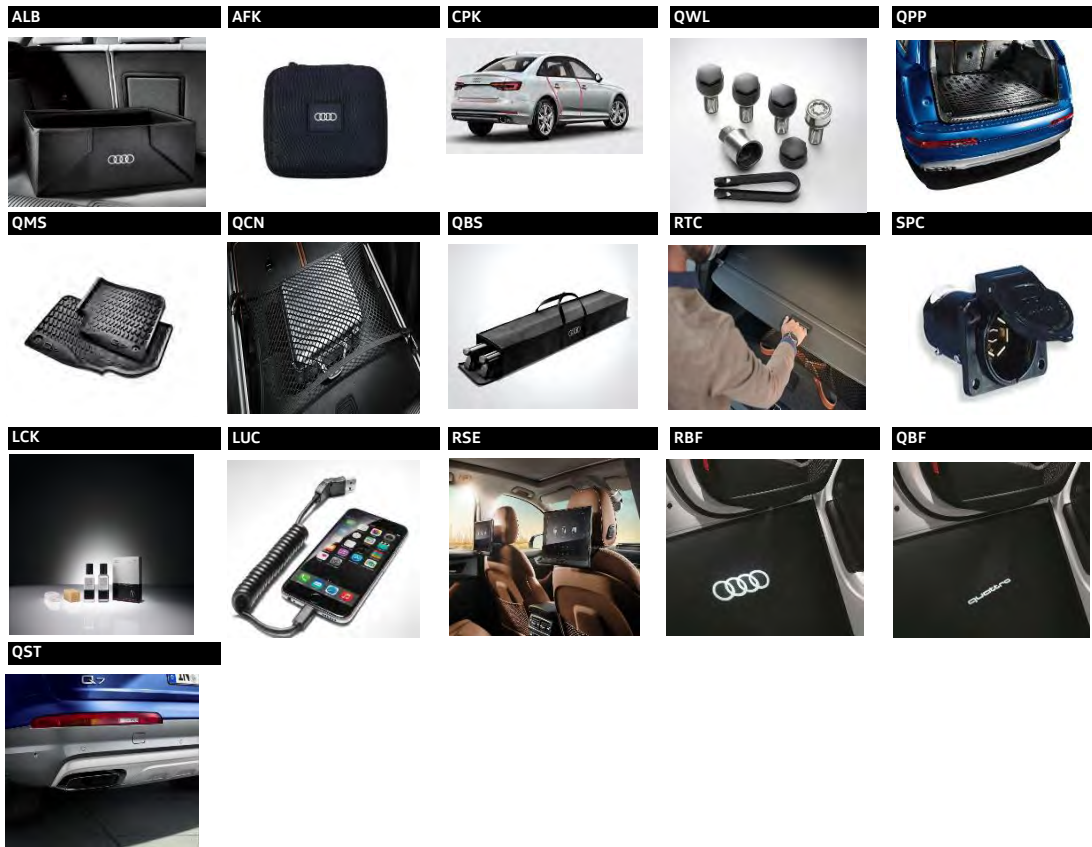

2019 Q7 3.0T

Port Installed Accessories

PREMIUM	PREMIUM PLUS	PRESTIGE	PORT INSTALLED ACCESSORY DESCRIPTION	OPTION CODE	RETAIL
0	0	0	Audi Cargo Box - Collapsible fabric storage box for trunk with Audi rings logo	ALB	$ 75
0	0	0	Audi First Aid Kit	AFK	$ 50
0	0	0	Paint Protection: Rear load sill/door cup/door edge	CPK	$ 175
0	0	0	Audi Guard Wheel Lock Kit	QWL	$ 105
0	0	0	Audi Guard Cargo Mat (n/a with QPK) - Heavy duty trunk liner with Q7 logo	QBM	$ 175
0	0	0	Audi Guard Protection Kit (n/a with QBM, QWM, 949) - Includes all-weather floor mats and cargo mat	QPP	$ 330
0	0	0	Audi Guard All-Weather Floor Mats (n/a with QPK, 949) - Black TPE mats with Q7 logo (set of four)	QMS	$ 200
0	0	0	Cargo Net	QCN	$ 110
0	0	0	Audi Travel Space Base Carrier Bars with Storage Bag	QBS	$ 460
0	0	0	Privacy Trunk Cover - retractable/removable cover for cargo space	RTC	$ 310
0	0	0	Seven Pin Connector for Towing Hitch (req. 1D6)	SPC	$ 125
0	0	0	Leather Care Kit	LCK	$ 60
0	0	0	USB Cables - comes with one Lightning® & one type C USB angled head cable	LUC	$ 110
0	0	0	RSE III - Rear Seat Entertainment (req. 9WQ) (No longer available for ordering)	RSE	$ 1,845
0	0	0	Audi Beam-Rings Front & Rear Doors (n/a with QBF) - Lower door trim LED light displaying Audi logo (4 rings)	RBF	$ 450
0	0	0	Audi Beam-quattro Front & Rear Doors (n/a with RBF) - Lower door trim LED light displaying "quattro"	QBF	$ 450
0	0	0	Exhaust Trims - Black (n/a with 915)	QST	$ 255

Specifications, equipment, options, and prices are subject to change without notice. Some items may be unavailable when vehicle is built.
Prices exclude destination charges, registration and retail delivery charges.

ISSUE DATE: 7/11/2018
REVISED DATE:

[RETURN TO TABLE OF CONTENTS](#)