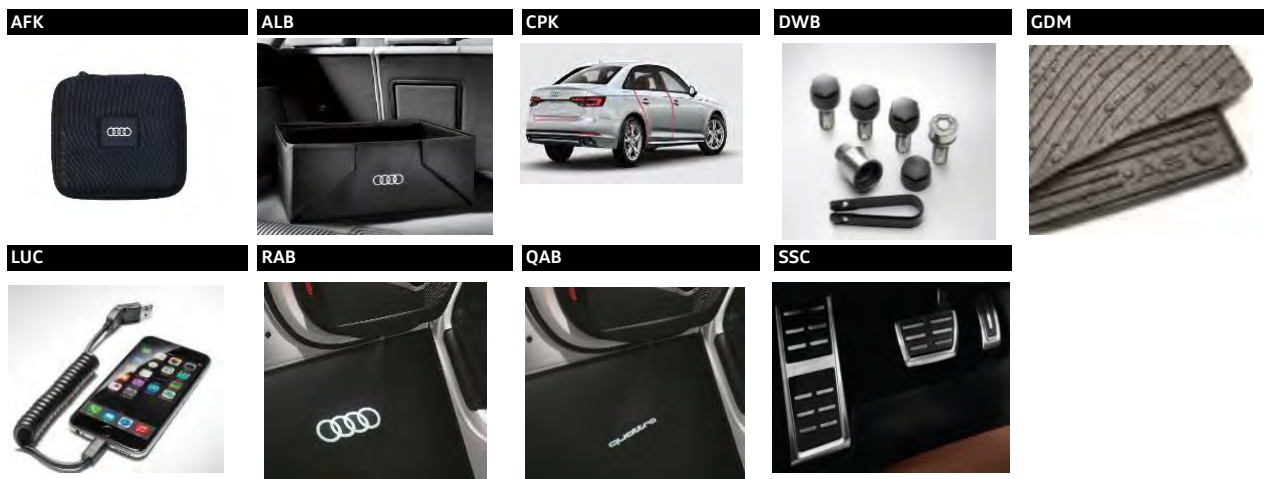

2019 A5 Cabriolet

Port Installed Accessories

PREMIUM	PREMIUM PLUS	PRESTIGE	PORT INSTALLED ACCESSORY DESCRIPTION	OPTION CODE	RETAIL
0	0	0	Audi First Aid Kit	AFK	$ 50
0	0	0	Audi Cargo Box - Collapsible fabric storage box for trunk with Audi rings logo	ALB	$ 75
0	0	0	Paint Protection: Rear load sill/door cup/door edge	CPK	$ 175
0	0	0	Audi Guard Wheel Lock Kit	DWB	$ 105
0	0	0	Audi Guard All-Weather Front & Rear Mats	GDM	$ 190
0	0	0	USB Cables - comes with one Lightning® & one type C USB angled head cable	LUC	$ 110
0	0	0	Audi Beam-Rings (n/a with QAB) - Lower door trim LED light displaying Audi logo (4 rings)	RAB	$ 250
0	0	0	Audi Beam-quattro (n/a with RAB) - Lower door trim LED light displaying "quattro"	QAB	$ 250
0	0	0	Stainless Steel Pedal Caps	SSC	$ 240

Specifications, equipment, options, and prices are subject to change without notice. Some items may be unavailable when vehicle is built.
Prices exclude destination charges, registration and retail delivery charges.

ISSUE DATE: 07/11/2018

REVISED DATE:

[RETURN TO TABLE OF CONTENTS](#)