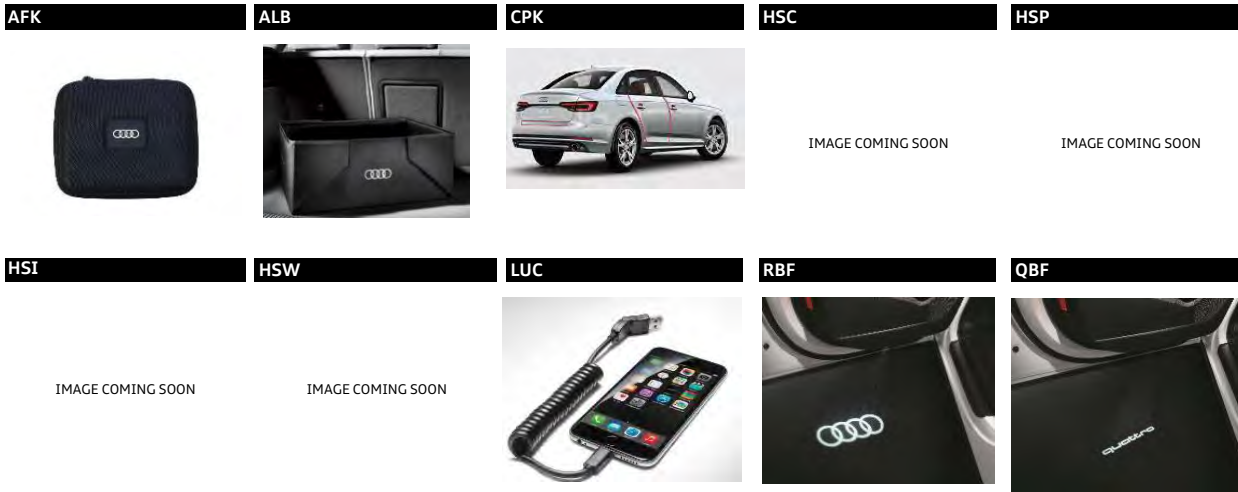

2019 A7

Port Installed Accessories

PREMIUM	PREMIUM PLUS	PRESTIGE	PORT INSTALLED ACCESSORY DESCRIPTION	OPTION CODE	RETAIL
0	0	0	Audi First Aid Kit	AFK	$ 50
0	0	0	Audi Cargo Box - Collapsible fabric storage box for trunk with Audi rings logo	ALB	$ 75
0	0	0	Paint Protection: Rear load sill/door cup/door edge	CPK	$ 175
0	0	0	Audi Guard Cargo Mat "A7" Logo (n/a with HSP)	HSC	$ 170
0	0	0	Audi Guard Protection Kit - Includes All Weather Floor Mats, Cargo Mat, and Touchscreen Cleaning Cloth (n/a with HSI, HSM, HSC)	HSP	$ 310
0	0	0	Interior Protection Package - Includes All Weather Floor Mats & Touchscreen Cleaning Cloth (n/a with HSP, HSM)	HSI	$ 210
0	0	0	Audi Guard Wheel Lock Kit	HSW	$ 105
0	0	0	USB Cables - comes with one Lightning® & one type C USB angled head cable	LUC	$ 110
0	0	0	Audi Beam-Rings Front & Rear Doors (n/a with 8RF, QBF) - Lower door trim LED light displaying Audi logo (4 rings)	RBF	$ 450
0	0	0	Audi Beam-quattro Front & Rear Doors (n/a with 8RF, RBF) - Lower door trim LED light displaying "quattro"	QBF	$ 450

Specifications, equipment, options, and prices are subject to change without notice. Some items may be unavailable when vehicle is built.
Prices exclude destination charges, registration and retail delivery charges.

ISSUE DATE: 7/11/2018

REVISED DATE:

[RETURN TO TABLE OF CONTENTS](#)