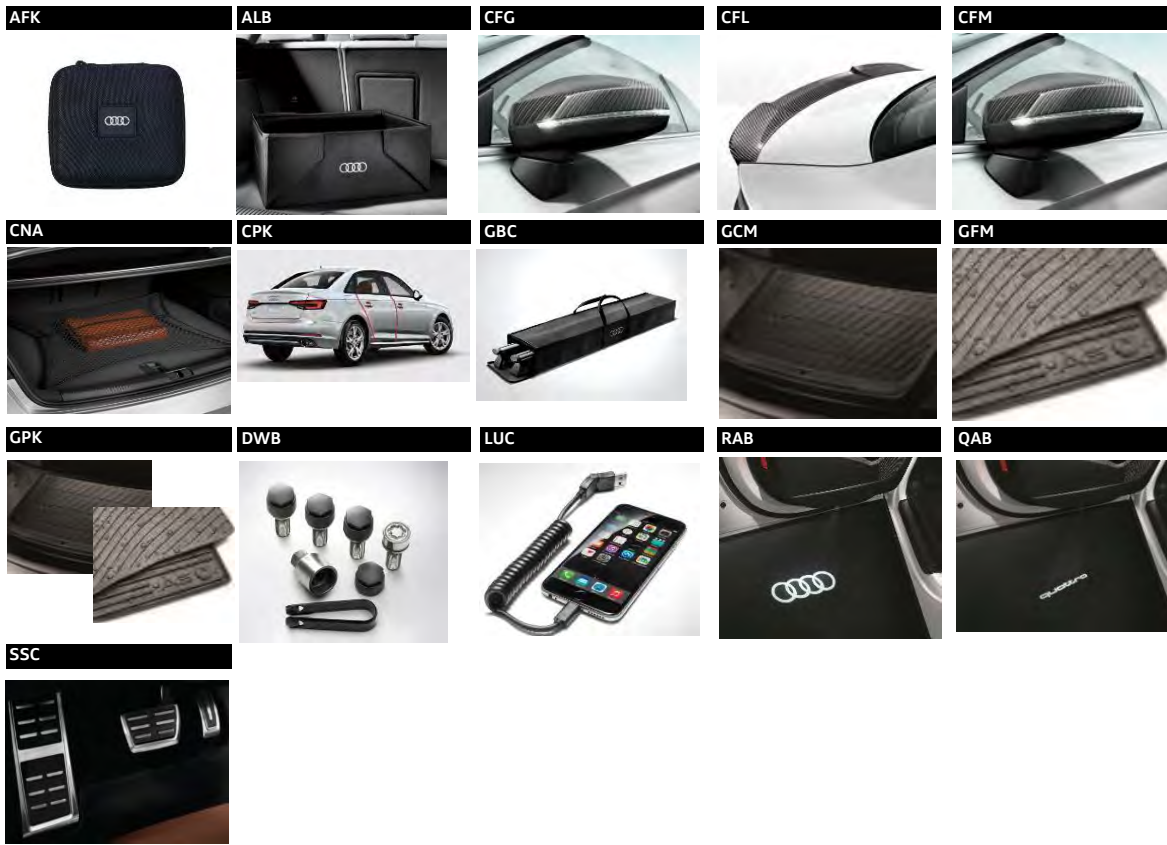

* Please see Summer Performance Tire Disclaimer on the last page of this Guide

ISSUE DATE: 07/11/2018

REVISED DATE:
RETURN TO TABLE OF CONTENTS

2019 A5 Coupe

Port Installed Accessories

PREMIUM	PREMIUM PLUS	PRESTIGE	PORT INSTALLED ACCESSORY DESCRIPTION	OPTION CODE	RETAIL
0	0	0	Audi First Aid Kit	AFK	\$ 50
0	0	0	Audi Cargo Box - Collapsible fabric storage box for trunk with Audi rings logo	ALB	\$ 75
0	0	0	Carbon Fiber Package (req. WPS or WPD, or WPT, n/a with CFL or CFM) - Spoiler & Mirror Caps (w/ side assist)	CFG	\$ 1,595
0	0	0	Carbon Fiber Trunk Lid Spoiler (n/a with CFG or CFM)	CFL	\$ 995
0	-	-	Carbon Fiber Package (n/a with WPS, WPD, WPT, CFL, or CFG) - Spoiler & Mirror Caps (w/o side assist)	CFM	\$ 1,595
0	0	0	Cargo Net	CNA	\$ 55
0	0	0	Paint Protection: Rear load sill/door cup/door edge	CPK	\$ 175
0	0	0	Audi Travel Space Base Carrier Bars with Storage Bag	GBC	\$ 445
0	0	0	Audi Guard Cargo Mat "A5 Logo" (n/a with GFM or GPK)	GCM	\$ 150
0	0	0	Audi Guard All-Weather Floor Mats "A5 Logo" (n/a with GCM or GPK)	GFM	\$ 190
0	0	0	Audi Guard Protection Kit (n/a with GFM or GCM) - Includes All-Weather Floor Mats and Cargo Mat	GPK	\$ 300
0	0	0	Audi Guard Wheel Lock Kit	DWB	\$ 105
0	0	0	USB Cables - comes with one Lightning® & one type C USB angled head cable	LUC	\$ 110
0	0	0	Audi Beam-rings (n/a with QAB) - Lower door trim LED light displaying Audi logo (4 rings)	RAB	\$ 250
0	0	0	Audi Beam-quattro (n/a with RAB) - Lower door trim LED light displaying "quattro"	QAB	\$ 250
0	0	0	Stainless Steel Pedal Caps	SSC	\$ 240