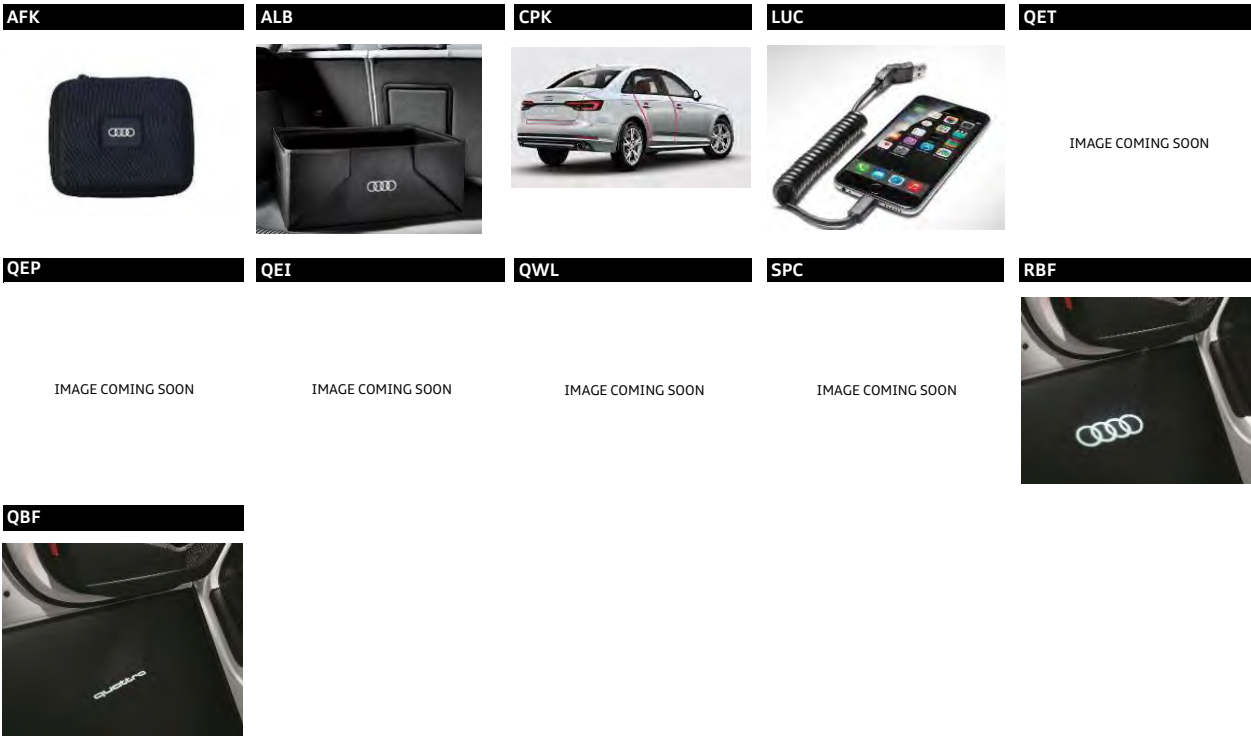

2019 Q8

Port Installed Accessories

PREMIUM	PREMIUM PLUS	PRESTIGE	PORT INSTALLED ACCESSORY DESCRIPTION	OPTION CODE	RETAIL
0	0	0	Audi First Aid Kit	AFK	$ 50
0	0	0	Audi Cargo Box - Collapsible fabric storage box for trunk with Audi rings logo	ALB	$ 75
0	0	0	Paint Protection: Rear load sill/door cup/door edge	CPK	$ 175
0	0	0	USB Cables - comes with one Lightning® & one type C USB angled head cable	LUC	$ 110
0	0	0	Audi Guard Cargo Mat (n/a with QEP or QEI) - Heavy duty trunk liner with Q8 logo	QET	$ 175
0	0	0	Audi Guard Protection Kit (n/a with QET or QEI) - Includes All Weather Floor Mats, Cargo Mat, and Touchscreen Cleaning Cloth	QEP	$ 330
0	0	0	Interior Protection Package - Includes All Weather Floor Mats with Q8 Logo & Touchscreen Cleaning Cloth (n/a with QEP)	QEI	$ 210
0	0	0	Audi Guard Wheel Lock Kit	QWL	$ 105
0	0	0	Towing Seven Pin Connector	SPC	$ 125
0	0	0	Audi Beam-Rings Front & Rear Doors (n/a with QBF) - Lower door trim LED light displaying Audi logo (4 rings)	RBF	$ 450
0	0	0	Audi Beam-quattro Front & Rear Doors (n/a with RBF) - Lower door trim LED light displaying "quattro"	QBF	$ 450

Specifications, equipment, options, and prices are subject to change without notice. Some items may be unavailable when vehicle is built.
Prices exclude destination charges, registration and retail delivery charges.

ISSUE DATE: 7/11/2018

REVISED DATE:

[RETURN TO TABLE OF CONTENTS](#)