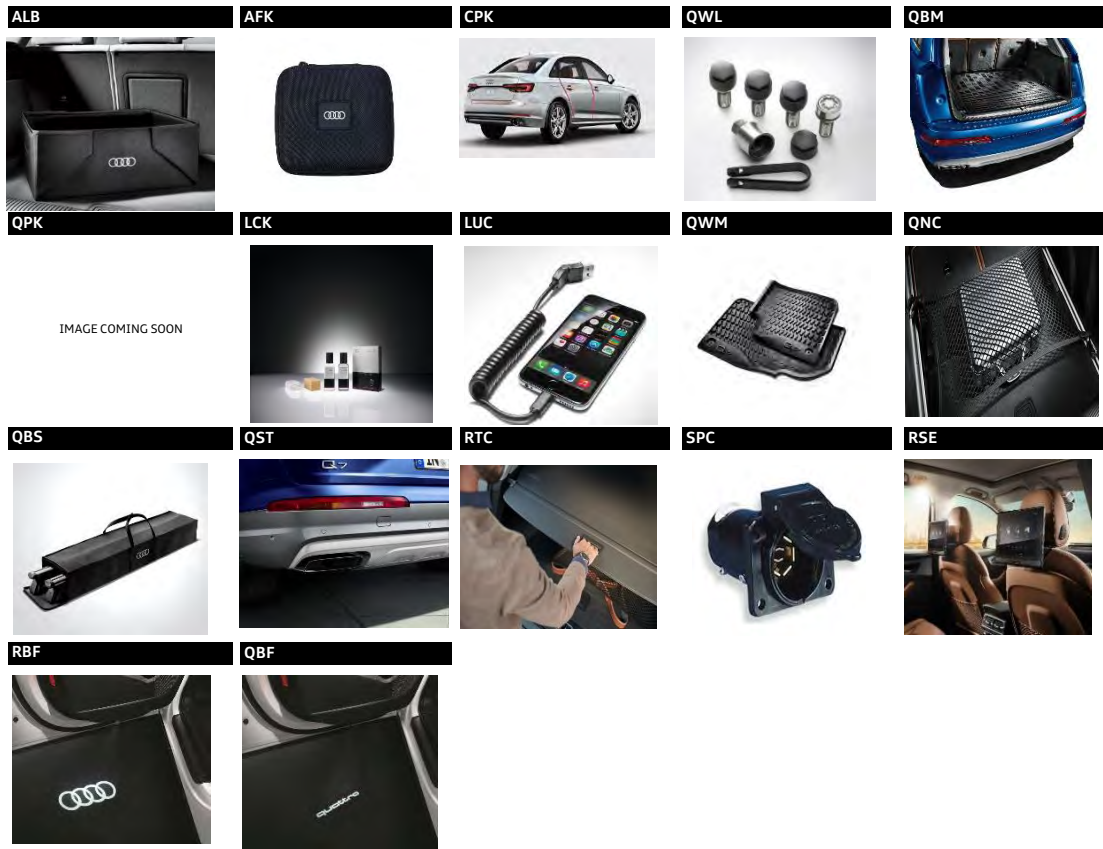

2019 Q7 2.0T

Port Installed Accessories

PREMIUM	PREMIUM PLUS	PORT INSTALLED ACCESSORY DESCRIPTION	OPTION CODE	RETAIL
0	0	Audi Cargo Box - Collapsible fabric storage box for trunk with Audi rings logo	ALB	$ 75
0	0	Audi First Aid Kit	AFK	$ 50
0	0	Paint Protection: Rear load sill/door cup/door edge	CPK	$ 175
0	0	Audi Guard Wheel Lock Kit	QWL	$ 105
0	0	Audi Guard Cargo Mat (n/a with QPK) - Heavy duty trunk liner with Q7 logo	QBM	$ 175
0	0	Audi Guard Protection Kit (n/a with QBM, QWM, 949) - Includes all-weather floor mats and cargo mat	QPP	$ 330
0	0	Leather Care Kit	LCK	$ 60
0	0	USB Cables - comes with one Lightning® & one type C USB angled head cable	LUC	$ 110
0	0	Audi Guard All-Weather Floor Mats (n/a with QPK, 949) - Black mats with Q7 logo (set of four)	QMS	$ 200
0	0	Cargo Net	QCN	$ 110
0	0	Audi Travel Space Base Carrier Bars with Storage Bag	QBS	$ 460
0	0	Black Exhaust Tips	QST	$ 255
0	0	Privacy Trunk Cover - retractable/removable cover for cargo space	RTC	$ 310
0	0	Seven Pin Connector for Towing Hitch (req. 1D6)	SPC	$ 125
0	0	RSE III - Rear Seat Entertainment (req. 9WQ) (No longer available for ordering)	RSE	$ 1,845
0	0	Audi Beam-Rings Front & Rear Doors (n/a with QBF) - Lower door trim LED light displaying Audi logo (4 rings)	RBF	$ 450
0	0	Audi Beam-quattro Front & Rear Doors (n/a with RBF) - Lower door trim LED light displaying "quattro"	QBF	$ 450

Specifications, equipment, options, and prices are subject to change without notice. Some items may be unavailable when vehicle is built.
Prices exclude destination charges, registration and retail delivery charges.

ISSUE DATE:
REVISED DATE:

[RETURN TO TABLE OF CONTENTS](#)