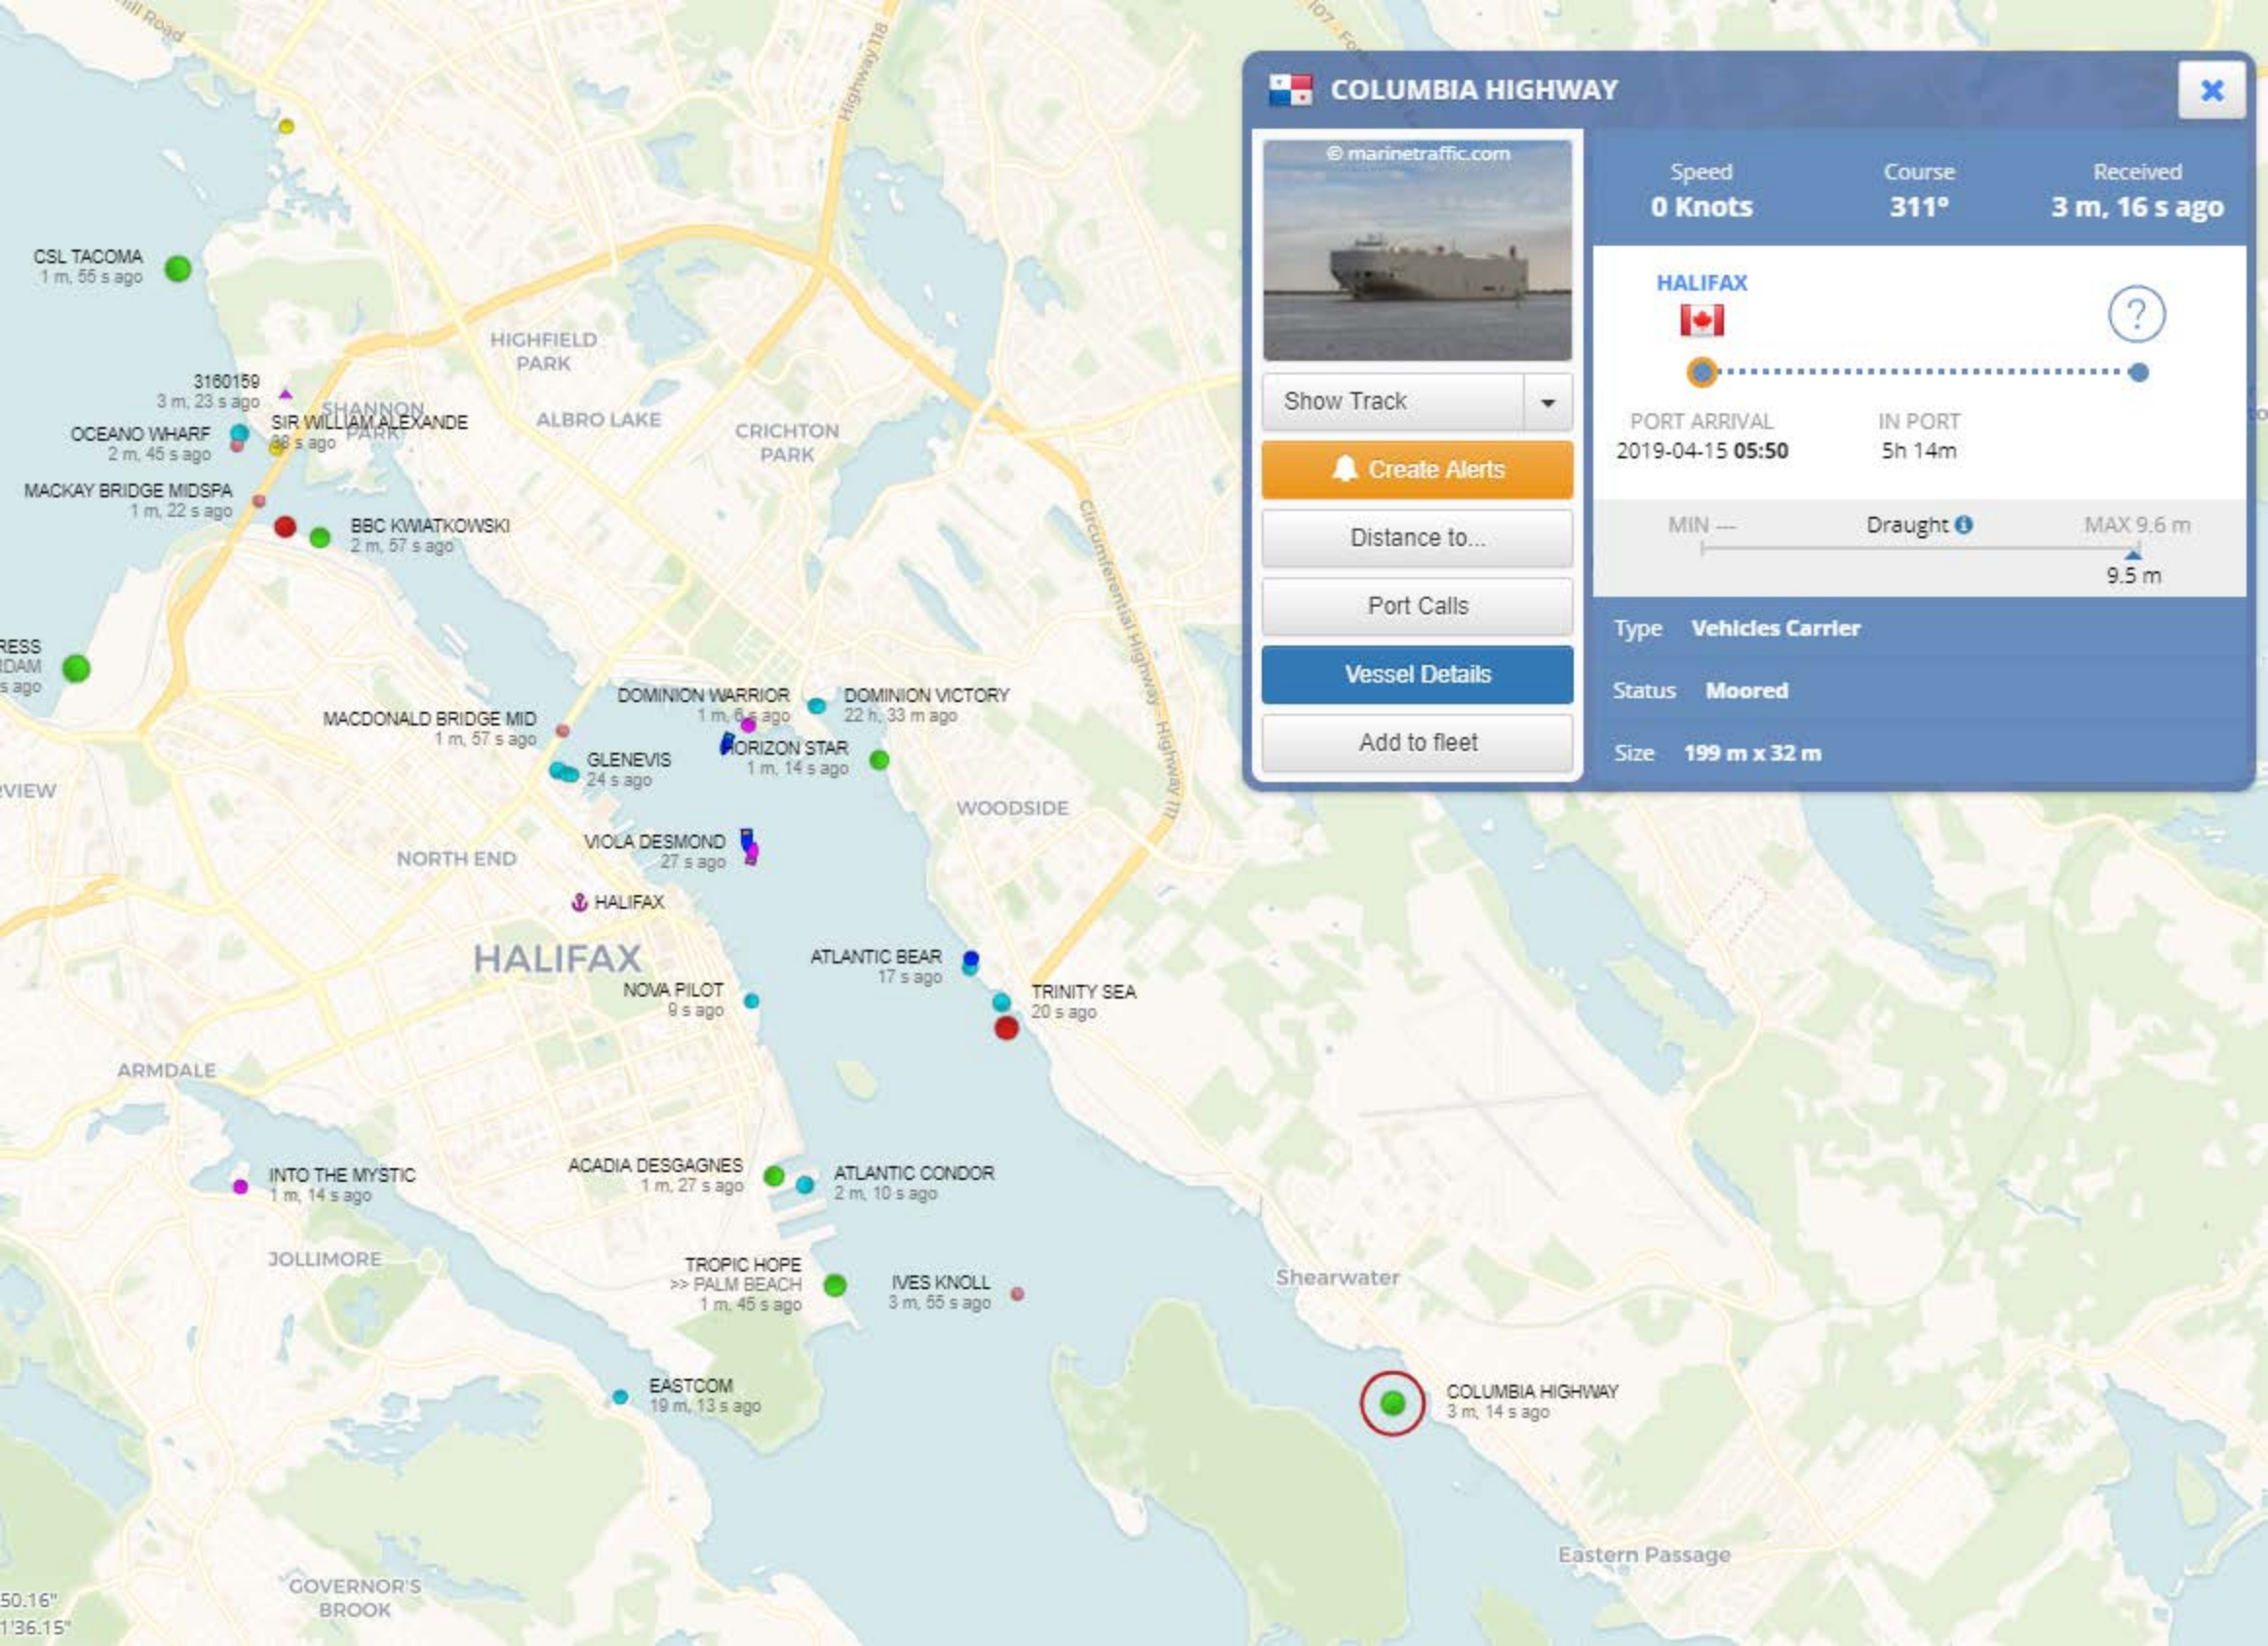

SUDAN

ERITREA

YEMEN

SENEGAL

GUINEA

BURKINA FASO

IVORY COAST

NIGERIA

CHAD

SUDAN

ETHIOPIA

PANAMA

VENEZUELA

COLOMBIA

SURINAME

ECUADOR

CAMEROON

GABON
DEMOCRATIC REPUBLIC OF

KENYA

Pacific Ocean

Atlantic Ocean

Atlantic Ocean

COLUMBIA HIGHWAY

Show Track

6:20

Thursday, April 18

SHIPTRACKING

41m ago

COLUMBIA HIGHWAY status changed from 'Under way using engine' to 'Moored' at 2019-04-18 10:38 UTC

SHIPTRACKING

1h ago

COLUMBIA HIGHWAY has arrived at the port of 'DAVISVILLE'