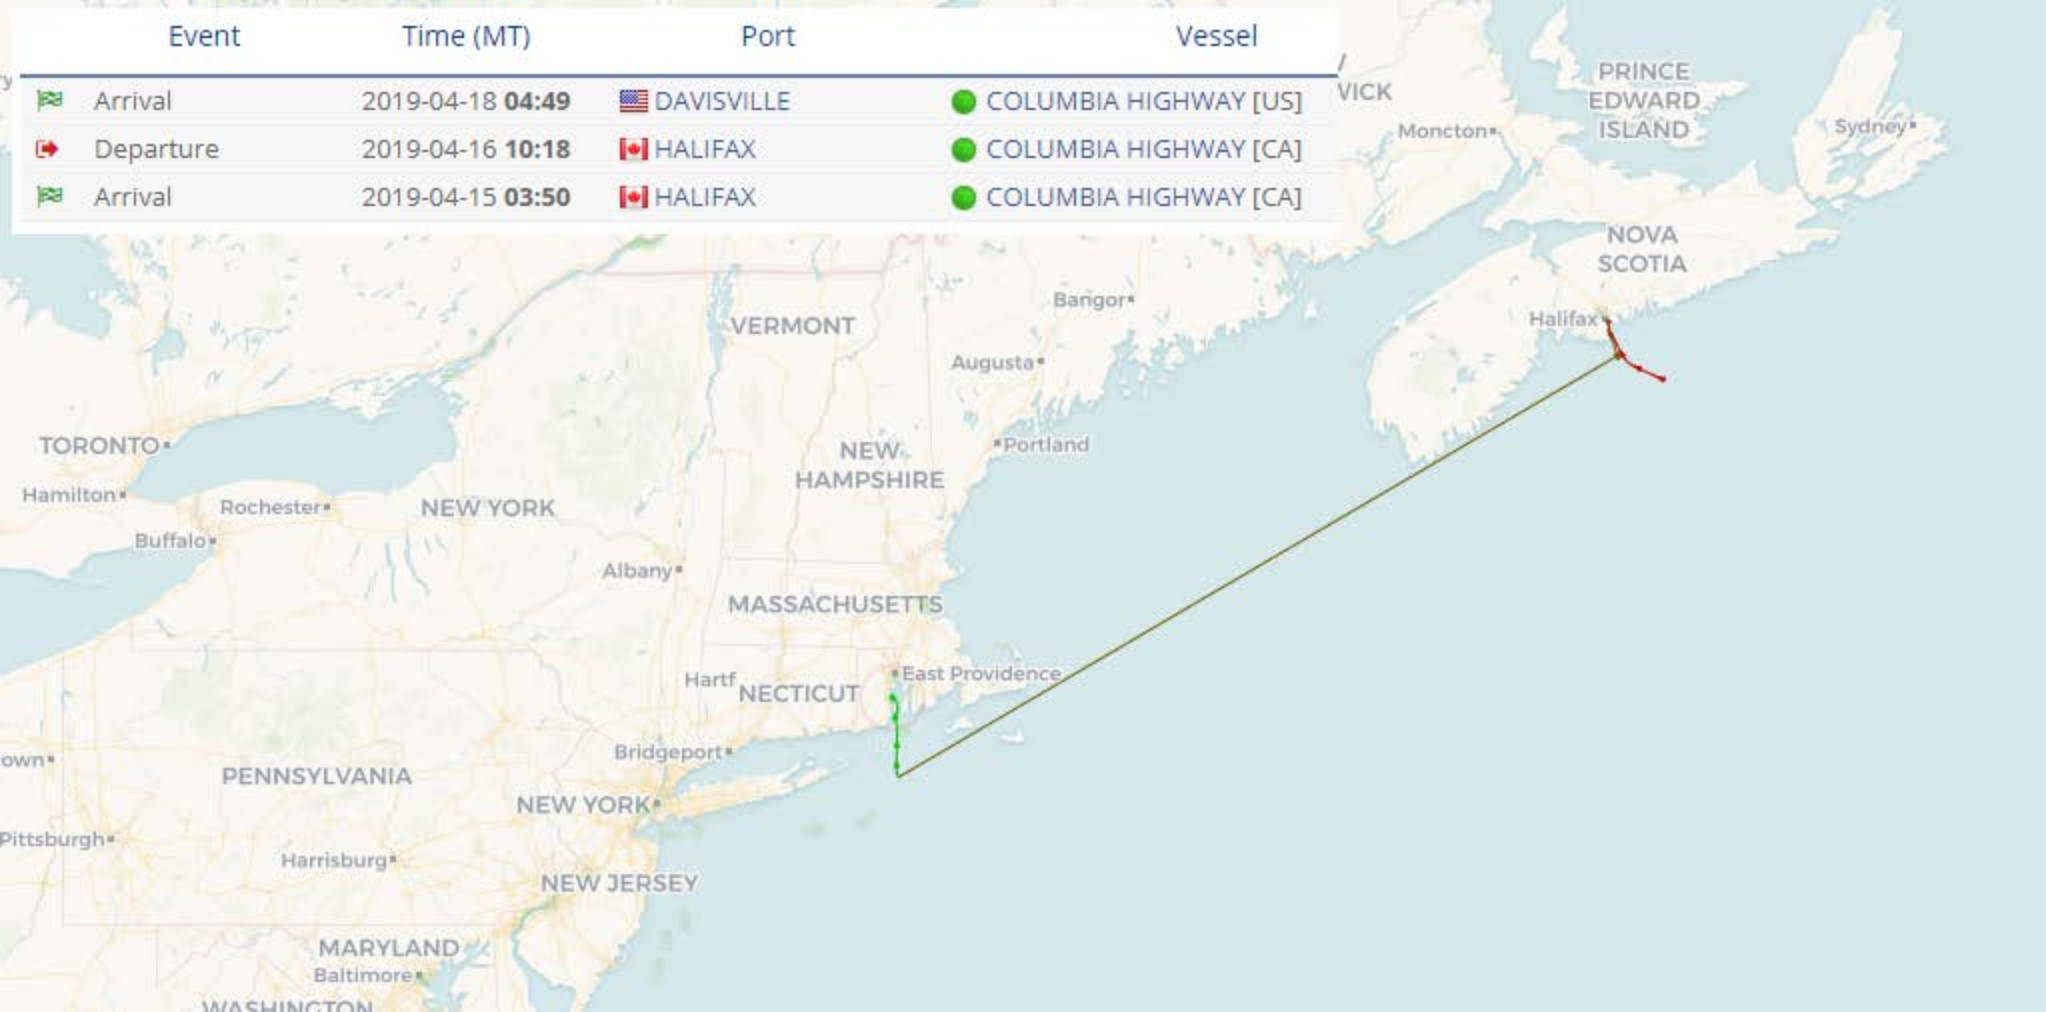

CAMEROON

GABON
DEMOCRATIC REPUBLIC OF

KENYA

Pacific Ocean

Atlantic Ocean

Atlantic Ocean

COLUMBIA HIGHWAY

Show Track

Create Alerts

Distance to...

Port Calls

Vessel Details

Add to fleet

Speed **0 Knots** Course **311°** Received **3 m, 16 s ago**

HALIFAX
[Canadian Flag] [Question Mark Icon]

PORT ARRIVAL **2019-04-15 05:50** IN PORT **5h 14m**

Type **Vehicles Carrier**
Status **Moored**
Size **199 m x 32 m**

Event	Time (MT)	Port	Vessel
🚩 Arrival	2019-04-18 04:49	🇺🇸 DAVISVILLE	🟢 COLUMBIA HIGHWAY [US]
🚩 Departure	2019-04-16 10:18	🇨🇦 HALIFAX	🟢 COLUMBIA HIGHWAY [CA]
🚩 Arrival	2019-04-15 03:50	🇨🇦 HALIFAX	🟢 COLUMBIA HIGHWAY [CA]

6:20

Thursday, April 18

SHIPTRACKING

41m ago

COLUMBIA HIGHWAY status changed from 'Under way using engine' to 'Moored' at 2019-04-18 10:38 UTC

SHIPTRACKING

1h ago

COLUMBIA HIGHWAY has arrived at the port of 'DAVISVILLE'