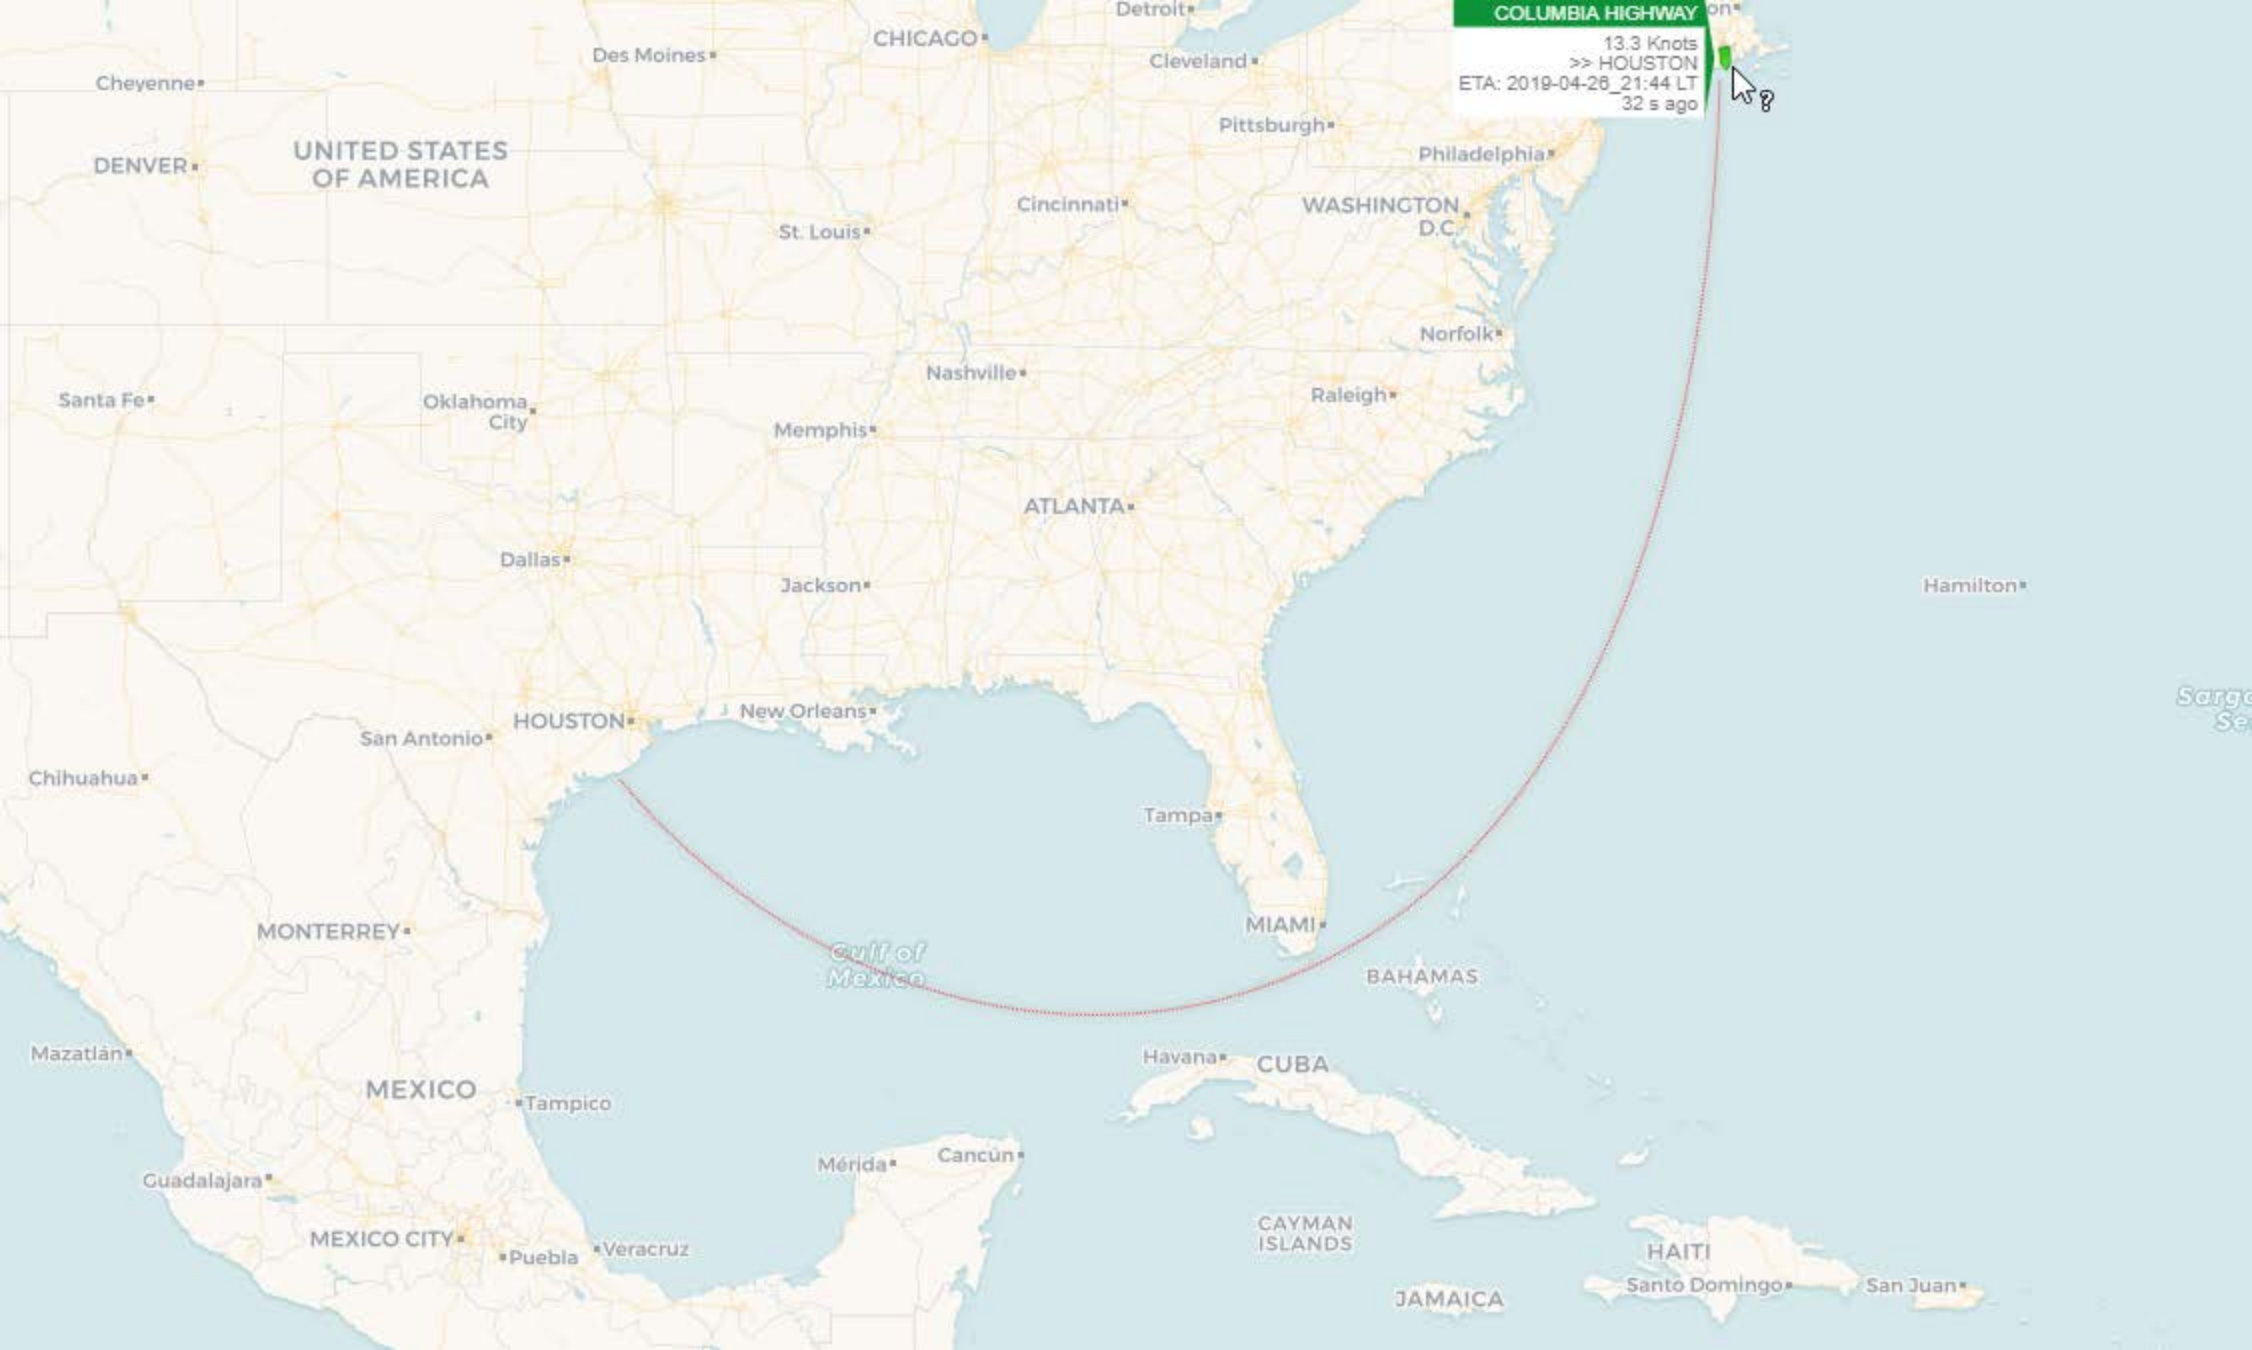

SHIPTRACKING

2h ago

COLUMBIA HIGHWAY will arrive at the port of 'DAVISVILLE' in 20 minutes

3:57

Thursday, April 18

SHIPTRACKING

now

COLUMBIA HIGHWAY has departed from the port of 'DAVISVILLE'

COLUMBIA HIGHWAY

13.3 Knots
>> HOUSTON
ETA: 2019-04-26_21:44 LT
32 s ago

UNITED STATES
OF AMERICA

Gulf of
Mexico

MEXICO

CUBA

CAYMAN
ISLANDS

JAMAICA

HAITI

Santo Domingo

San Juan

Cheyenne

DENVER

Santa Fe

Oklahoma
City

San Antonio

MIAMI

Havana

BAHAMAS

Hamilton

Sargasso
Sea

Des Moines

CHICAGO

Detroit