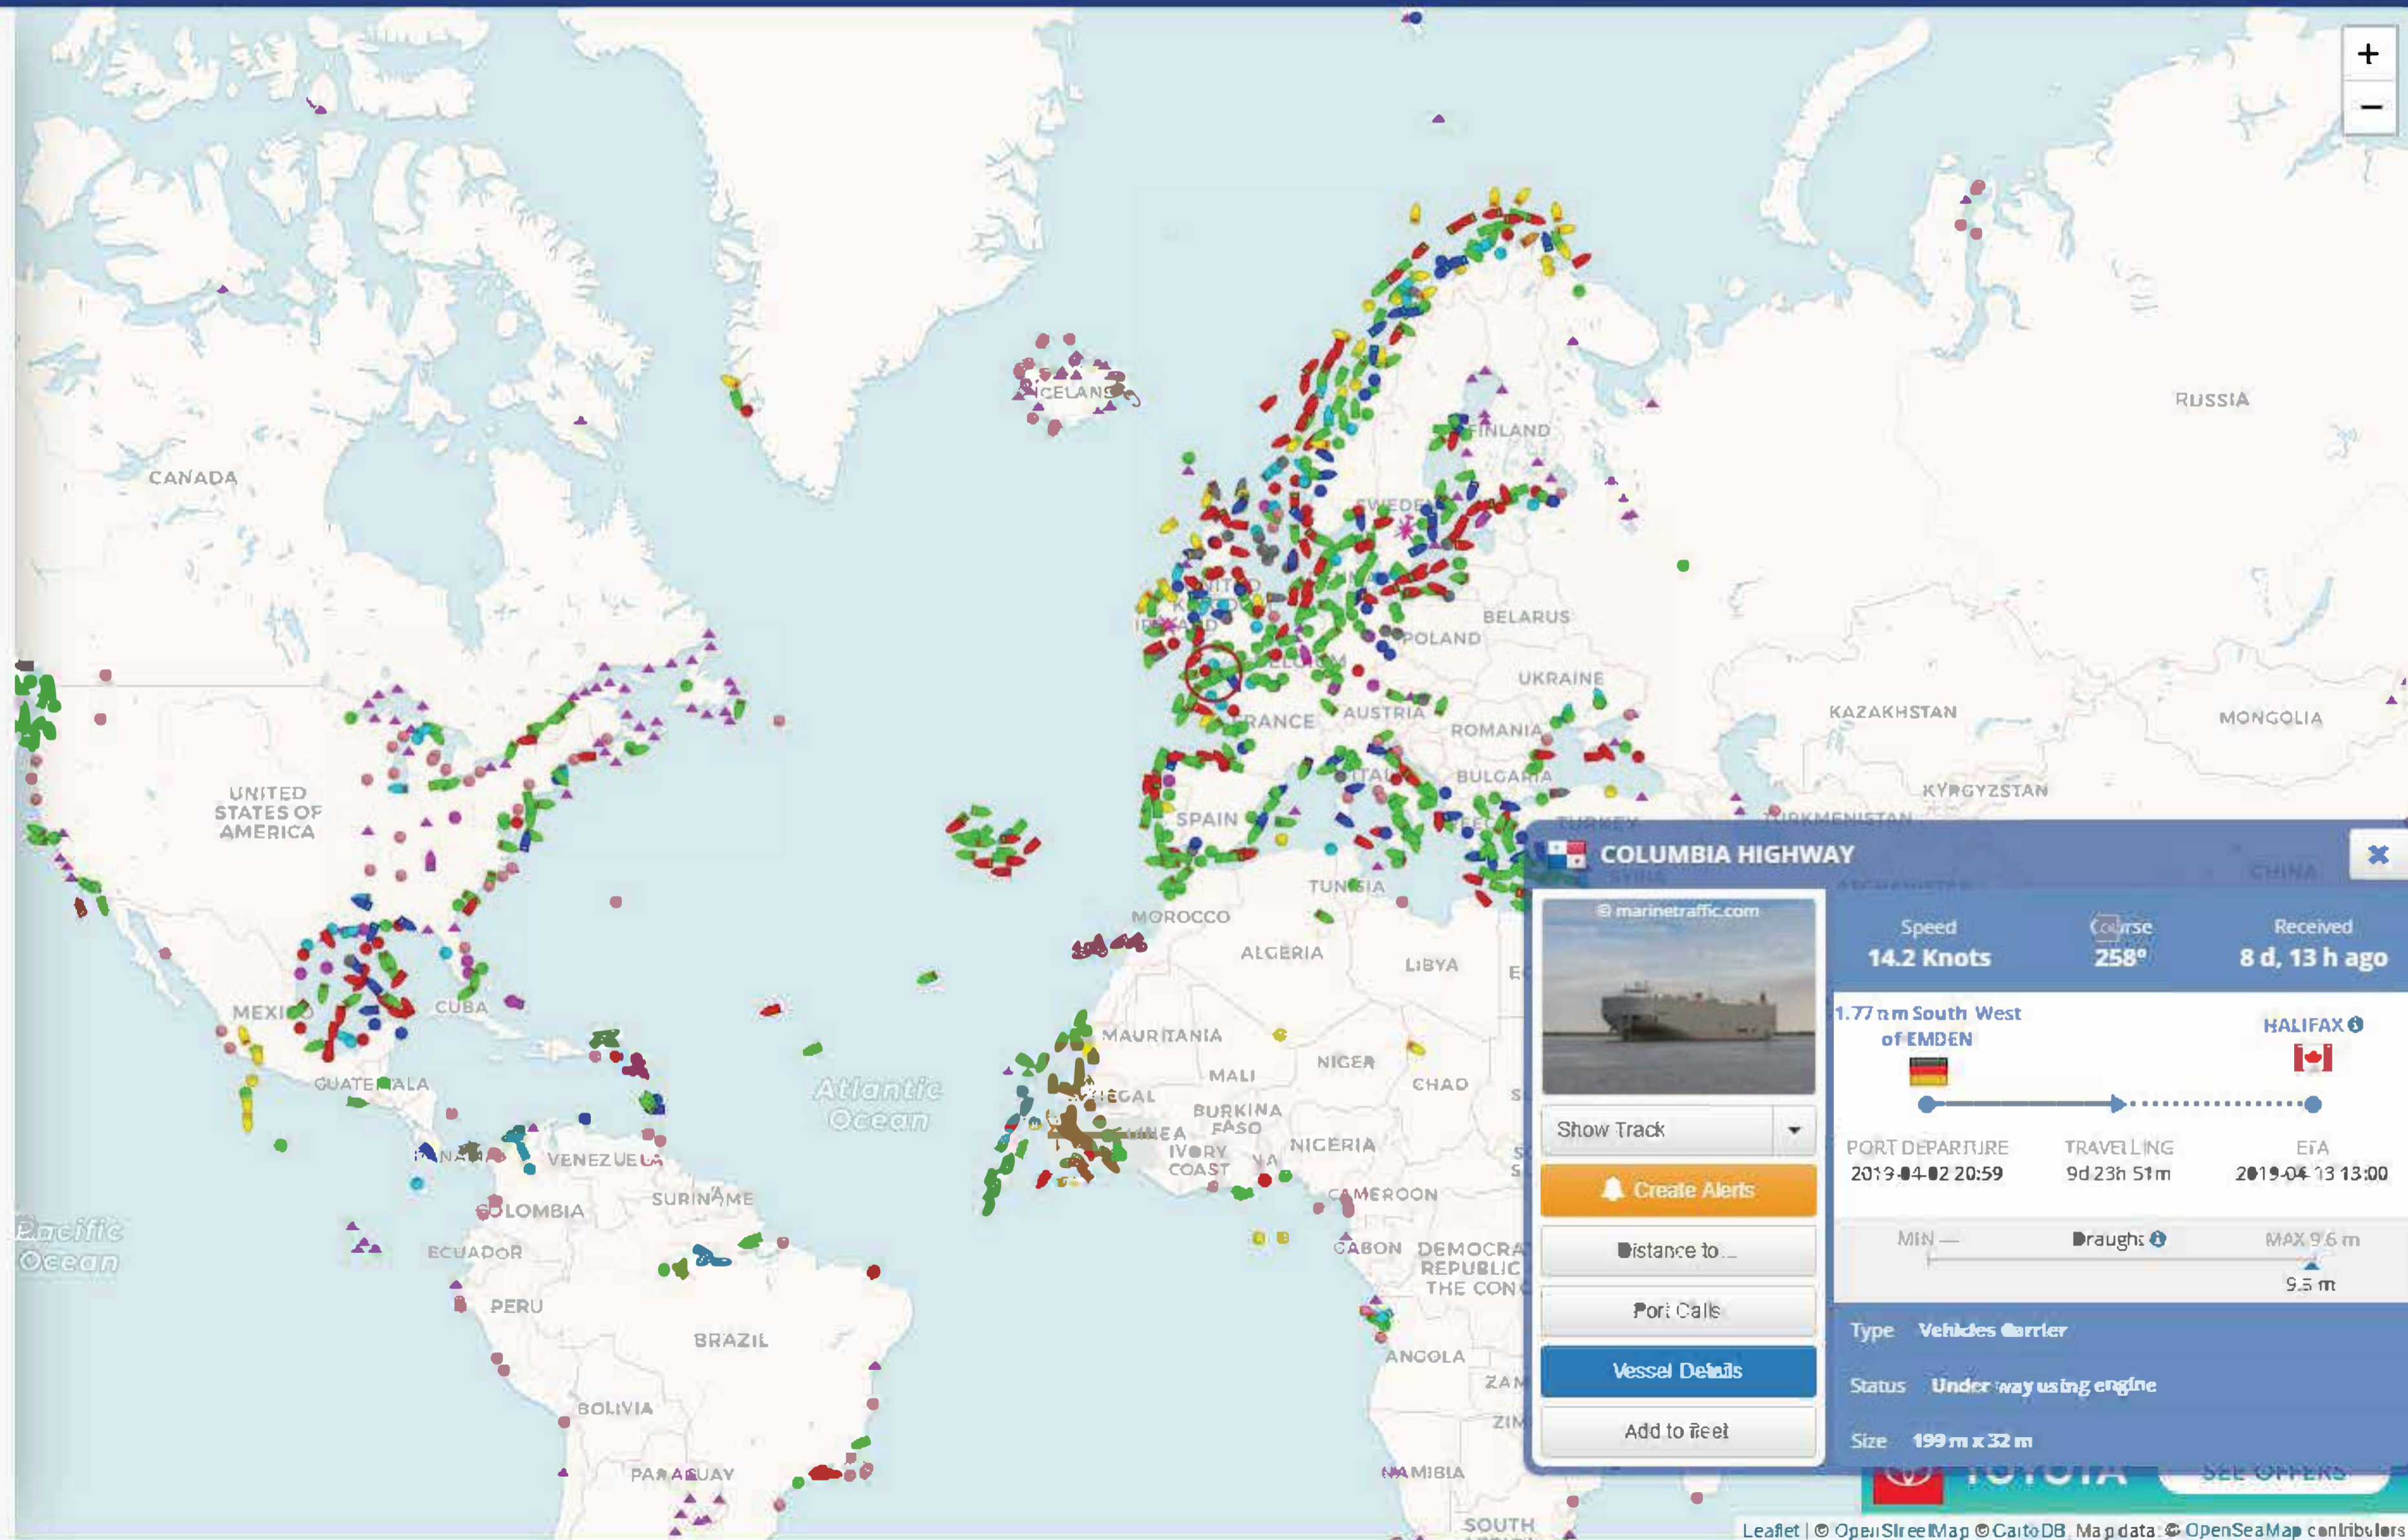

Layers

- Map Type Simple
- OpenSeaMap Overlay
 Daylight
- Show all vessels
 My First Fleet
- Undefined
 - Tug, Pilot
 - High Speed
 - Passenger
 - Cargo
 - Tanker
 - Yacht, Others
 - Fishing
 - Base Station
 - Air Craft
 - Navigation Aid
 - Ports
 - My Areas

Vessel's Label

- Underway
- Anchored
- Name
- Speed
- Destination
- Calculated ETA
- Received

marinetraffic.com

COLUMBIA HIGHWAY

Speed
14.2 Knots

Course
258°

Received
8 d, 13 h ago

1.77 nm South West of EMDEN

CAMEROON

GABON
DEMOCRATIC REPUBLIC OF

KENYA

Pacific Ocean

Atlantic Ocean

Atlantic Ocean

COLUMBIA HIGHWAY

Show Track

HAITI

Santo Domingo

San Juan

Cheyenne

DENVER

Santa Fe

Oklahoma
City

San Antonio