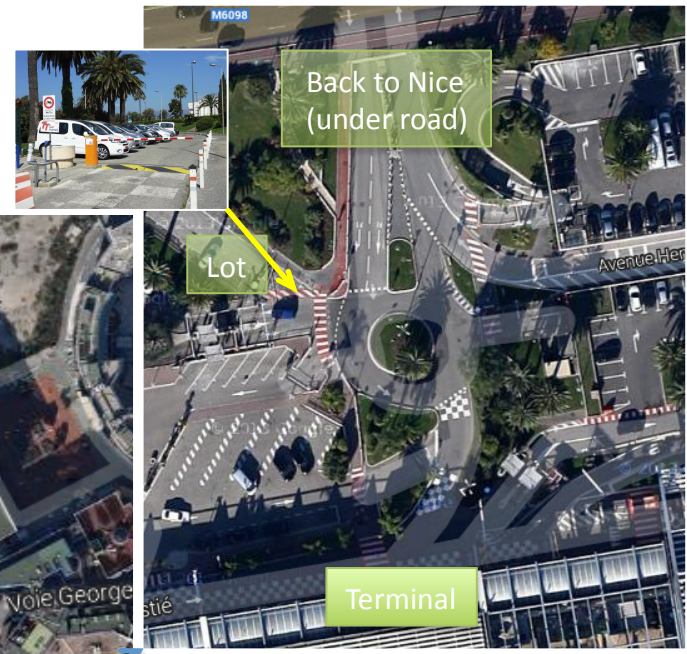

ACCESS TO PARKING

- Go to Nice Cote d'Azur Airport, follow the Terminal 1.
- Continue straight on Terminal 1 following 'All Directions'
- Just before the drop-off (kiss & fly) turn left following 'P2 P3, T2; Nice'
- Turn left into the small roundabout, leave your car in the parking TT CAR TRANSIT code 1236A

ACCESS TO OFFICE

- (by the door A1) facing the "lounge area welcome visitors" with key, docs of the car and passport

To Nice