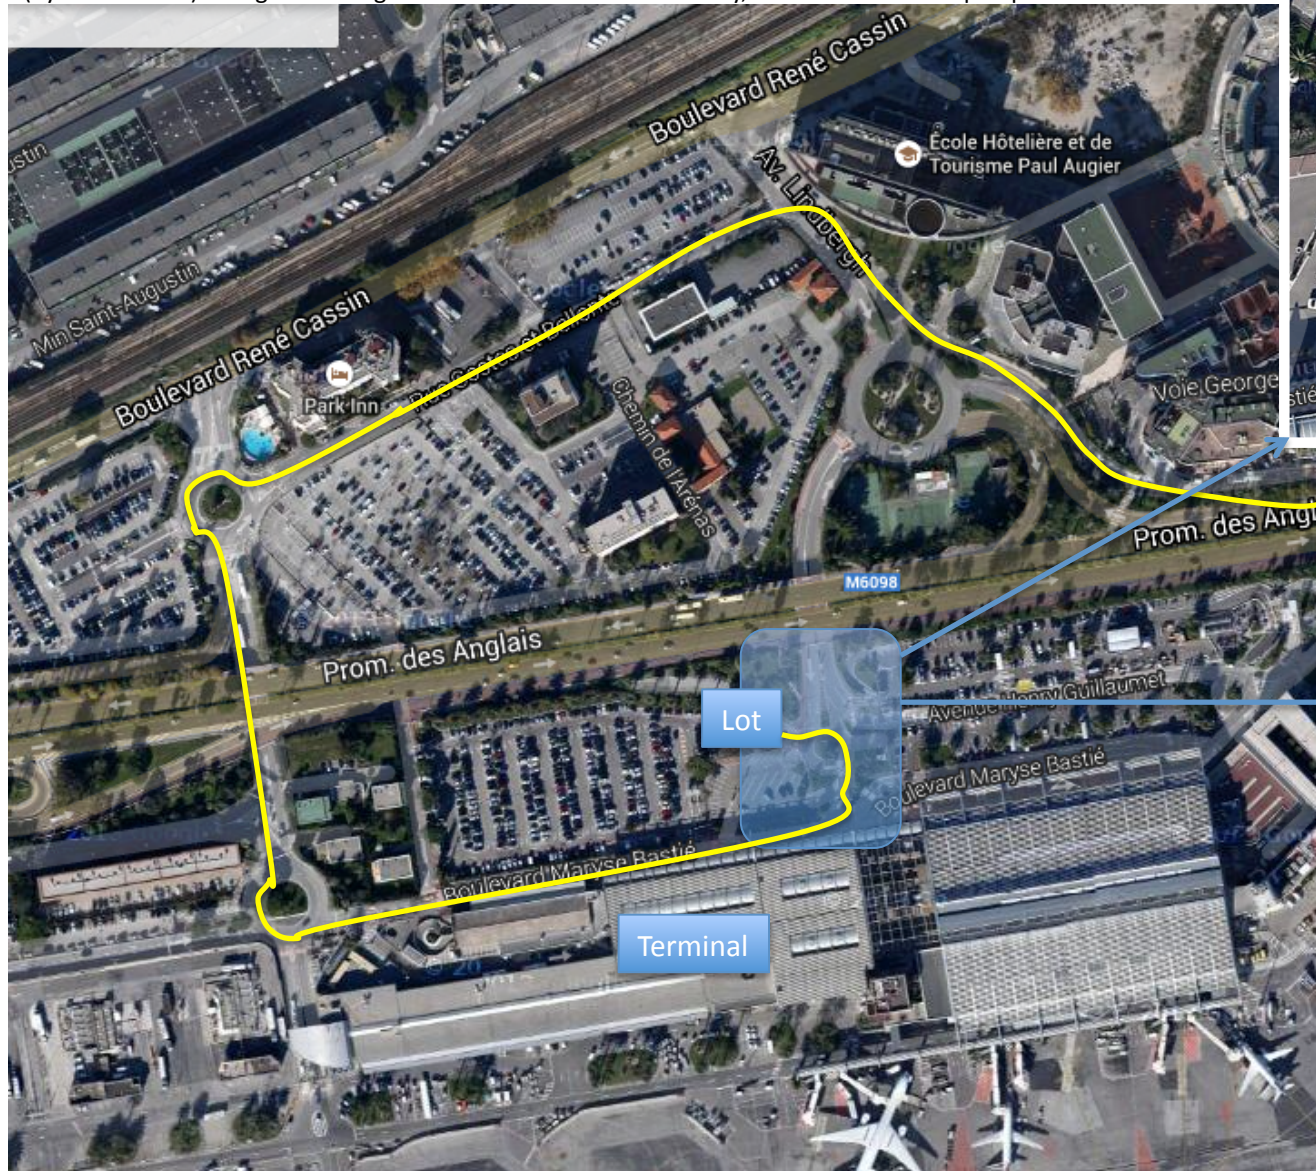

ACCESS TO PARKING

- Go to Nice Cote d'Azur Airport, follow the Terminal 1.
- Continue straight on Terminal 1 following 'All Directions'
- Just before the drop-off (kiss & fly) turn left following 'P2 P3, T2; Nice'
- Turn left into the small roundabout, leave your car in the parking TT CAR TRANSIT code 1236A

ACCESS TO OFFICE

- (by the door A1) facing the "lounge area welcome visitors" with key, docs of the car and passport

To Nice