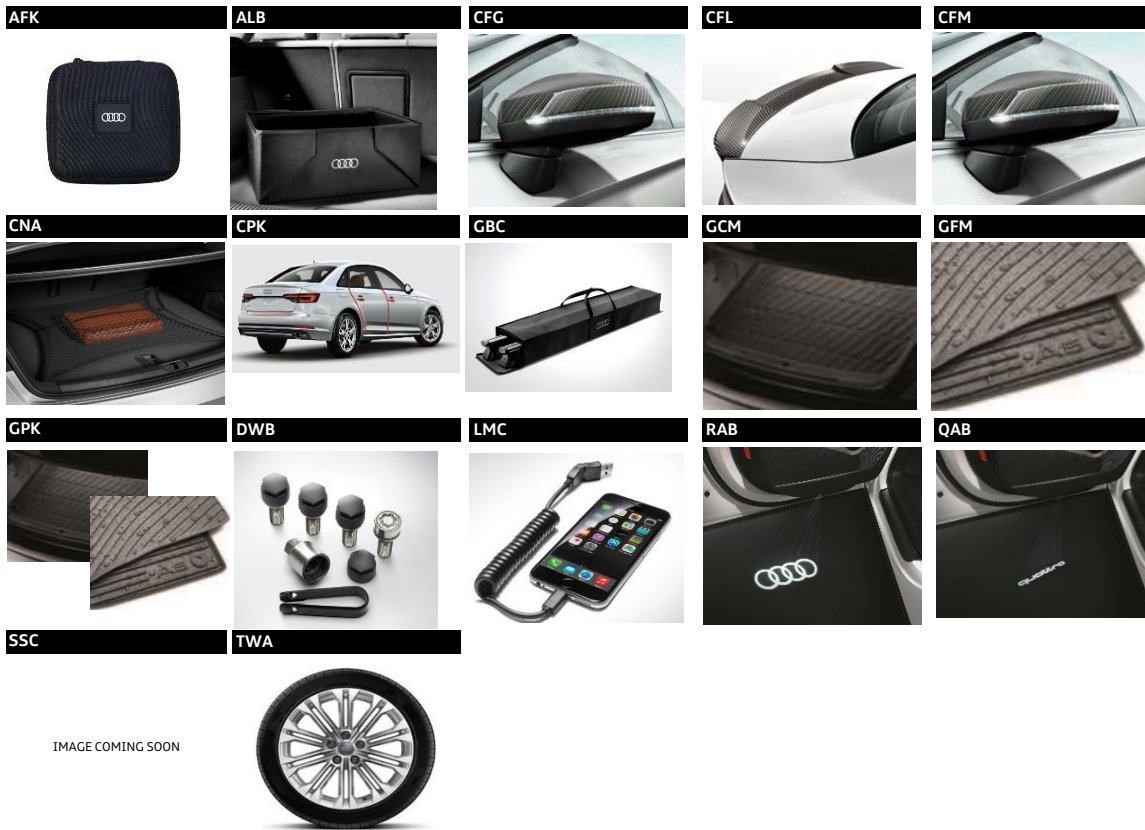

* Please see Summer Performance Tire Disclaimer on the last page of this Guide

ISSUE DATE: 07/11/2018

REVISED DATE:
RETURN TO TABLE OF CONTENTS

2019 A5 Coupe

Port Installed Accessories

IMAGE COMING SOON

PREMIUM	PREMIUM PLUS	PRESTIGE	PORT INSTALLED ACCESSORY DESCRIPTION	OPTION CODE	RETAIL
0	0	0	Audi First Aid Kit	AFK	
0	0	0	Audi Cargo Box - Collapsible fabric storage box for trunk with Audi rings logo	ALB	
-	0	0	Carbon Fiber Package (req. WPS or WPT, n/a with CFL, CFM) - Spoiler & Mirror Caps (w/ side assist)	CFG	
0	0	0	Carbon Fiber Trunk Lid Spoiler (n/a with CFG or CFM)	CFL	
0	-	-	Carbon Fiber Package (n/a with WPS, WPT, CFL, or CFG) - Spoiler & Mirror Caps (w/o side assist)	CFM	
0	0	0	Cargo Net	CNA	
0	0	0	Paint Protection: Rear load sill/door cup/door edge	CPK	
0	0	0	Audi Travel Space Base Carrier Bars with Storage Bag	GBC	
0	0	0	Audi Guard Cargo Mat "A5 Logo" (n/a with GPK)	GCM	
0	0	0	Audi Guard All-Weather Floor Mats "A5 Logo" (n/a with GPK)	GFM	
0	0	0	Audi Guard Protection Kit (n/a with GFM, GCM) - Includes All-Weather Floor Mats and Cargo Mat	GPK	
0	0	0	Audi Guard Wheel Lock Kit	DWB	
0	0	0	USB Cables - comes with one Lightning® & one micro USB straight head cable	LMC	
0	0	0	Audi Beam-rings (n/a with QAB) - Lower door trim LED light displaying Audi logo (4 rings)	RAB	
0	0	0	Audi Beam-quattro (n/a with RAB) - Lower door trim LED light displaying "quattro"	QAB	
0	0	0	Stainless Steel Pedal Caps	SSC	
0	0	0	Winter Wheel and Tire Package - 18"x8" wheels, 245/40R18 winter tires	TWA	

ISSUE DATE: 07/11/2018
REVISED DATE:

[RETURN TO TABLE OF CONTENTS](#)

2019 A5 Coupe - Exterior & Interior

SPORT SEATS

Black
YM

Nougat Brown
ZK

Rock Gray
ZG

Black / Blue stitching
MA (req. PFW)