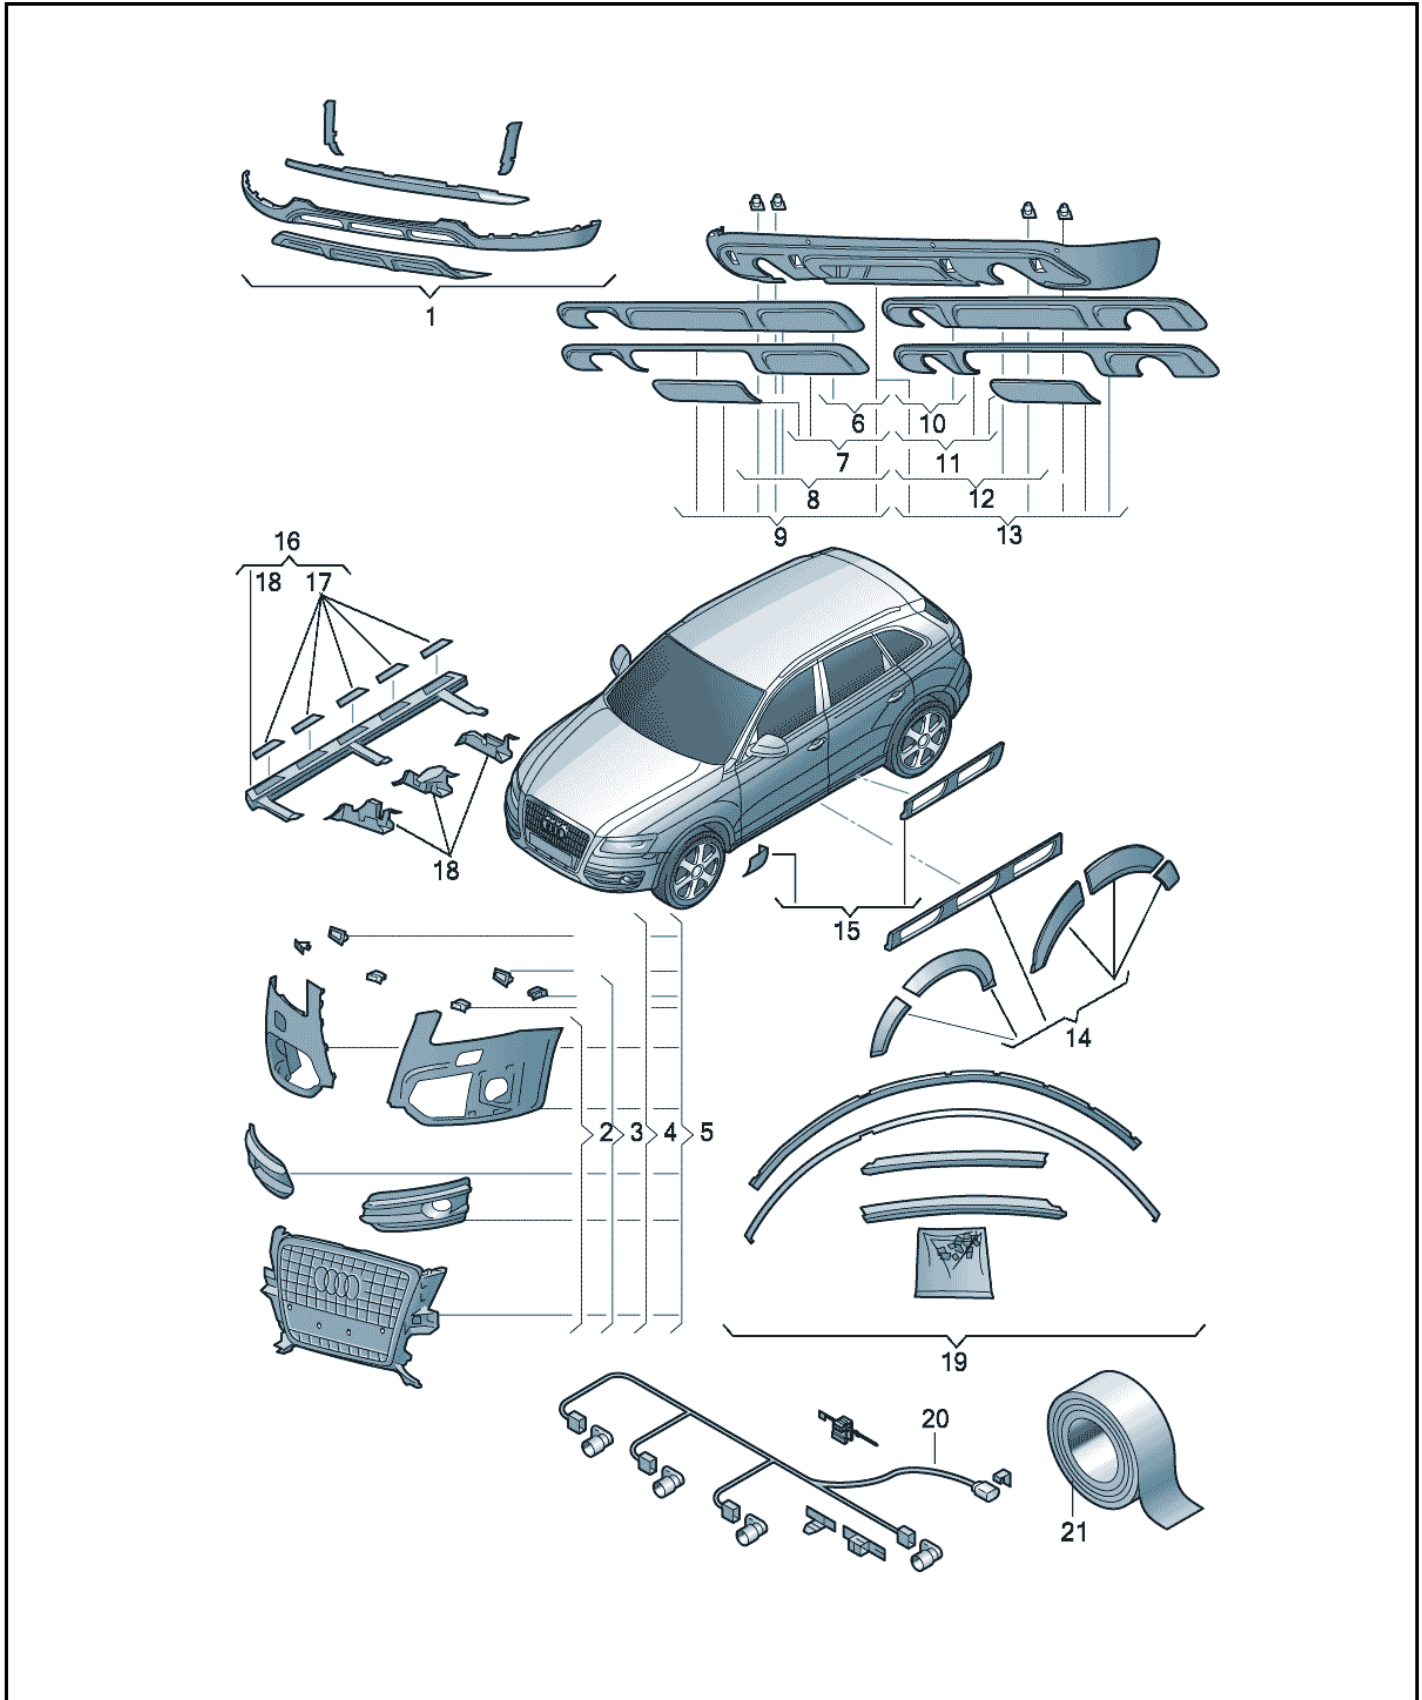

ETKA

Model	Year	MG	SG	Illustration	Restrictions	UPD	0:13	15.06.2013
AQ5	2013	0	75	075-10		969		

ETKA

Model	Year	MG	SG	Illustration	Restrictions	UPD	0:13	15.06.2013
AQ5	2013	0	75	075-10		969		

Pos	Part Number	Description	Remark	Qty	Model
		genuine accessories aerodynamic attachment parts			
1	8R0 071 053 A	front skirt with underride guard item/s to be included:	stainl. steel 2-5,6-13,14,15	1	
	06/12 1QP	stone grey			
2	8R0 071 229 D	bumper radiator grille with chromed trim strips item/s to be included:	front 1,6-13,14,15	1	
	06/12 9AX	primed			
3	8R0 071 229 E	bumper for vehicles with parking aid radiator grille with chromed trim strips item/s to be included:	front 1,6-13,14,15	1	
	06/12 9AX	primed			
4	8R0 071 229 F	bumper for vehicles with headlight washer system radiator grille with chromed trim strips item/s to be included:	front 1,6-13,14,15	1	
	06/12 9AX	primed			
5	8R0 071 229 G	bumper for models with headlight washer system and parking aid radiator grille with chromed trim strips item/s to be included:	front 1,6-13,14,15	1	
	06/12 9AX	primed			
6	8R0 071 645 K	rear skirt with underride guard item/s to be included:	(double pipe) 1,2-5,14,15	1	6-cylinder 2,0 TFSI
	06/12 1QP	stone grey			
8	8R0 071 645 L	rear skirt with underride guard for vehicles with parking aid item/s to be included:	(double pipe) 1,2-5,14,15	1	6-cylinder, 2,0 TFSI
	06/12 1QP	stone grey			