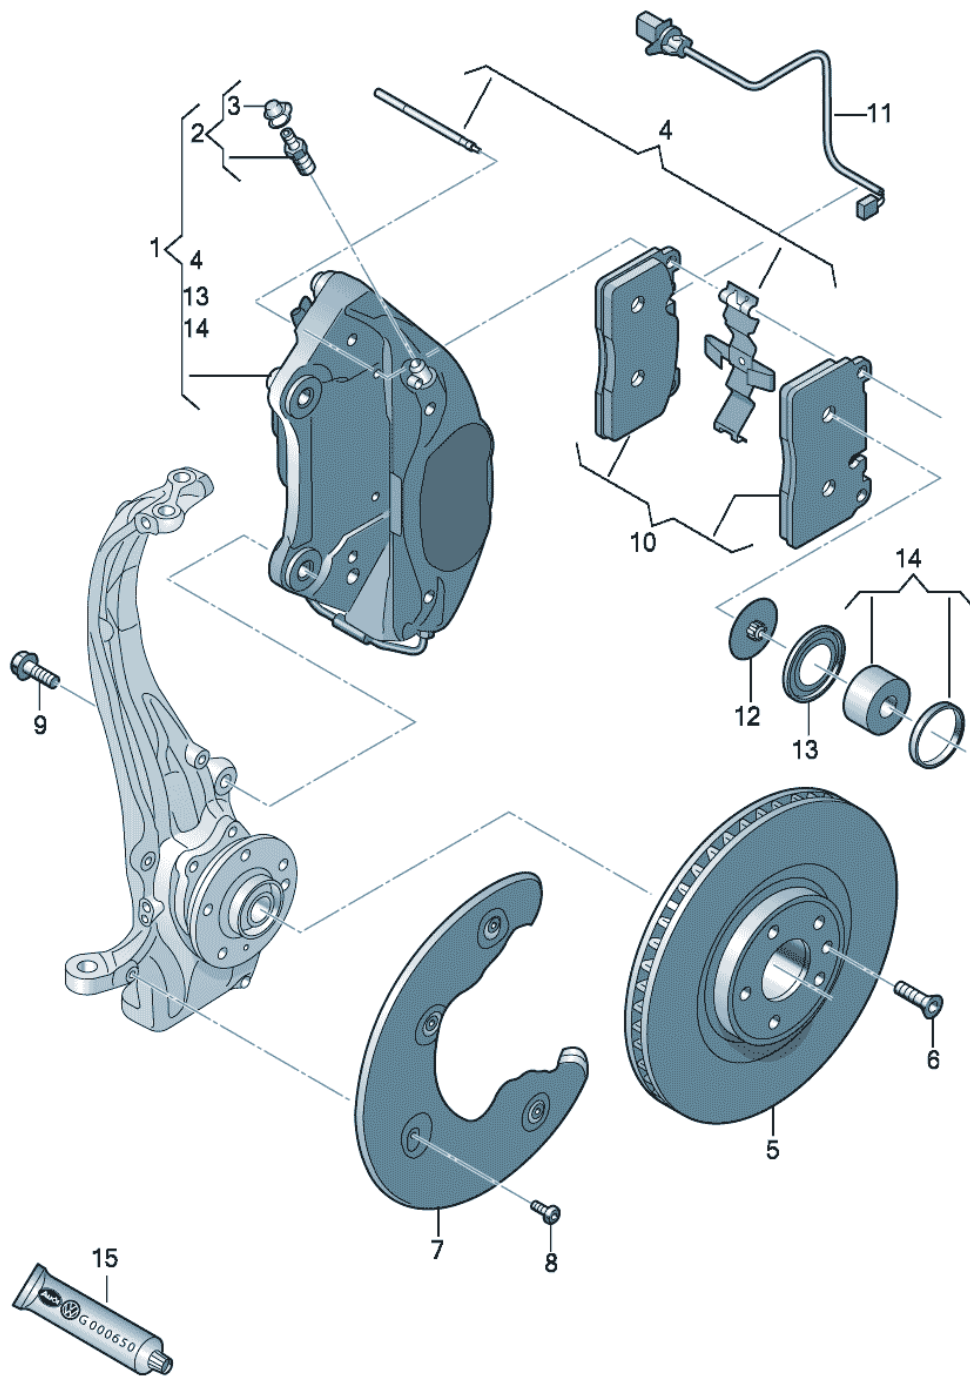

Audi

ETKA

Model	Year	MG	SG	Illustration		UPD	21:14	14.09.2013
AQ5	2014	6	15	615-045		982		

Audi

ETKA

Model	Year	MG	SG	Illustration	UPD	21:14	14.09.2013
AQ5	2014	6	15	615-045	982		

Pos	Part Number	Name	Remark	Qty	Model
		disc brake brake caliper caliper carrier brake disc (ventilated)	BREMBO front 345X30MM 5/112		PR-1LE,1LP
1	8R0 615 107 A	calliper without brake pads D >> - 22.07.2013	left	1	
(1)	8R0 615 107 E	calliper without brake pads D - 22.07.2013>>	left	1	
(1)	8R0 615 108 A	calliper without brake pads D >> - 22.07.2013	right	1	
(1)	8R0 615 108 E	calliper without brake pads D - 22.07.2013>>	right	1	
2	8A0 615 273	bleeder valve and dust cap		4	
3	211 611 483	dust cap		4	
4	8R0 698 269	1 set of securing parts D >> - 22.07.2013		2	
(4)	8R0 698 269 A	1 set of securing parts D - 22.07.2013>>		2	
5	4G0 615 301	brake disc (ventilated)	345X30 5/112	2	
6	N 106 483 01	hex socket countersunk bolt	M6X16	2	
7	8K0 615 311 H	splash shield for brake disc	left	1	
(7)	8K0 615 312 H	splash shield for brake disc	right	1	
8	N 107 414 02	hexagon socket flat head bolt	M6X14	8	
9	N 911 476 01	bolt,hex.hd.with shoul.(combi)	M14X1,5X48	4	
10	8R0 698 151 C	1 set of brake pads for disc brakes also use: D >> - 22.07.2013	345X30MM 8R0 615 121 A	1 1	PR-1LP
(10)	8R0 698 151 C	1 set of brake pads for disc brakes also use: D - 22.07.2013>>	345X30MM 8R0 615 121	1 1	PR-1LP
(10)	8R0 698 151 D	1 set of brake pads for disc brakes also use: D >> - 22.07.2013	345X30MM 8R0 615 121 A	1 1	PR-1LE

Audi

ETKA

Model	Year	MG	SG	Illustration		UPD	21:14	14.09.2013
AQ5	2014	6	15	615-045		982		

Pos	Part Number	Name	Remark	Qty	Model
(10)	8R0 698 151 D	1 set of brake pads for disc brakes	345X30MM	1	PR-1LE
		also use:	8R0 615 121 A	1	
		D - 22.07.2013>>			
11	8R0 615 121 A	contact	left	1	
		D >> - 22.07.2013			
(11)	8R0 615 121	contact	left	1	
		D - 22.07.2013>>			
13	8R0 698 472	set of gaskets for calliper		2	
14	8R0 698 471 A	set of seals for piston housing		2	
15	G 052 150 A2	lithium-grease	180G	1	