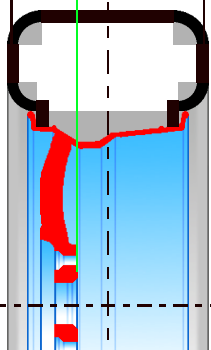

▶ **TPMS sensors** are available as an option in the Shopping Cart.

Problems? Questions? Need advice? ▶ [Just ask](#) 408-744-0386

Assuming that Chart 1 represents OEM wheel:

Suspension clearance: Package 2 is 10 mm (0.4") closer to suspension/brakes components. Acceptable for most cars.

Mounting Level	
79mm (3.1")	156mm (6.1")
10mm (0.4")	10mm (0.4")
89mm (3.5")	166mm (6.5")

[Bookmark this chart](#) Add comments (optional):

-chart 1 chart 2-

Wheels:	Wheel 1	Wheel 2
Wheel size	19x8 ET 39	19x8 ET 39
BackSpace	153 mm (6")	153 mm (6")
Typical Weight	~ 29 lbs / 13 kg	~ 29 lbs / 13 kg
Tires:	Tire 1	Tire 2
Tire size	235/55-19	255/50-19
Section width	235 mm (9.3")	255 mm (10")
Sidewall	129 mm (5.1")	128 mm (5")
Tire diameter	741 mm (29.2")	739 mm (29.1") 2 mm (0.3%) shorter.