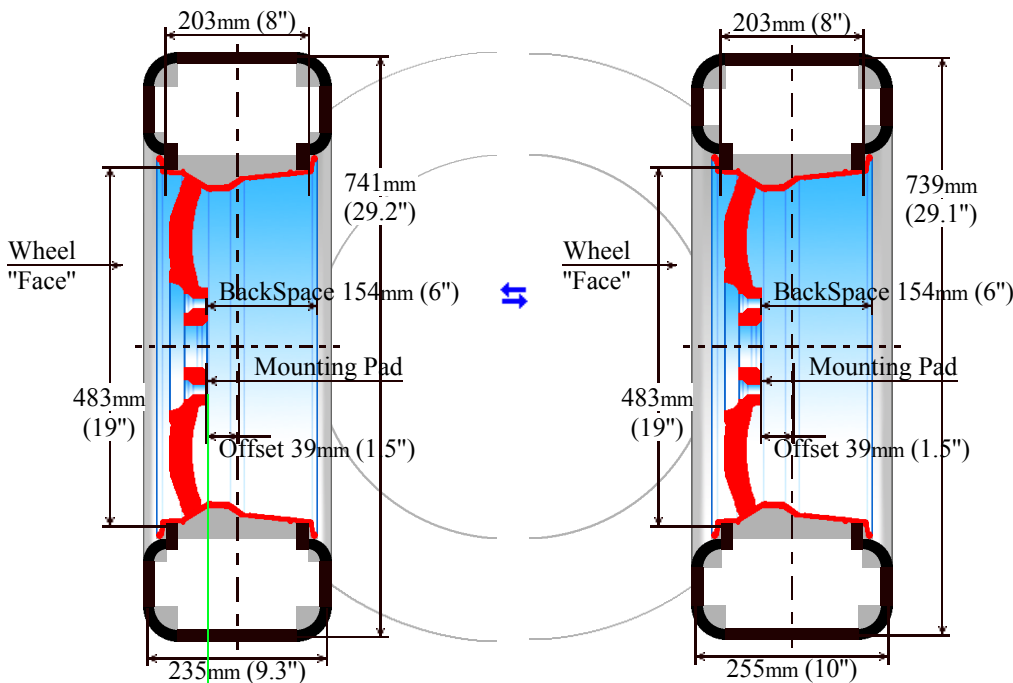

1000Rims

Wheel / Tire Size Comparer

▶ "Play" with specs below, try different settings, compare results, see difference... ▶ [Find what fits](#)

* Designed for Microsoft Internet Explorer

▶ [We ship WORLDWIDE](#)

Shipping is from CALIFORNIA. See [shipping rates](#) in the Shopping Cart

Shop Rims
by car
by brand
by specs

TIRE SIZE 235 ▾ / 55 ▾ - 19 ▾ X **RIM SIZE / Offset(ET)** 8.0 ▾ ET 39 ▾

TIRE SIZE 255 ▾ / 50 ▾ - 19 ▾ X **RIM SIZE / Offset(ET)** 8.0 ▾ ET 39 ▾

Shop Tires
by brand
by size

Tools
[Fitment Guide](#)
[Fitment Check](#)
[Finishes Guide](#)
[Plus Sizing](#)
[Size Comparer](#)

since 2002

▶ Wheel/tire packages come mounted and balanced, with all necessary hardware included, [ready to bolt on](#).

▶ **TPMS sensors** are available as an option in the Shopping Cart.

Problems? Questions? Need advice? ▶ [Just ask](#) 408-744-0386

Assuming that Chart 1 represents OEM wheel:

Suspension clearance: Package 2 is 10 mm (0.4") closer to suspension/brakes components. Acceptable for most cars.

Fenders clearance: Package 2 will stick out 10 mm (0.4") farther. Acceptable for most cars.

Wheelwells clearance: The same.

SPEEDOMETER: When speedometer reads 60mph (96.6km/h) actual speed will be 59.8mph (96.3km/h): 0.3% slower.

Mounting Level	
79mm (3.1")	156mm (6.1")
10mm (0.4")	10mm (0.4")
89mm (3.5")	166mm (6.5")