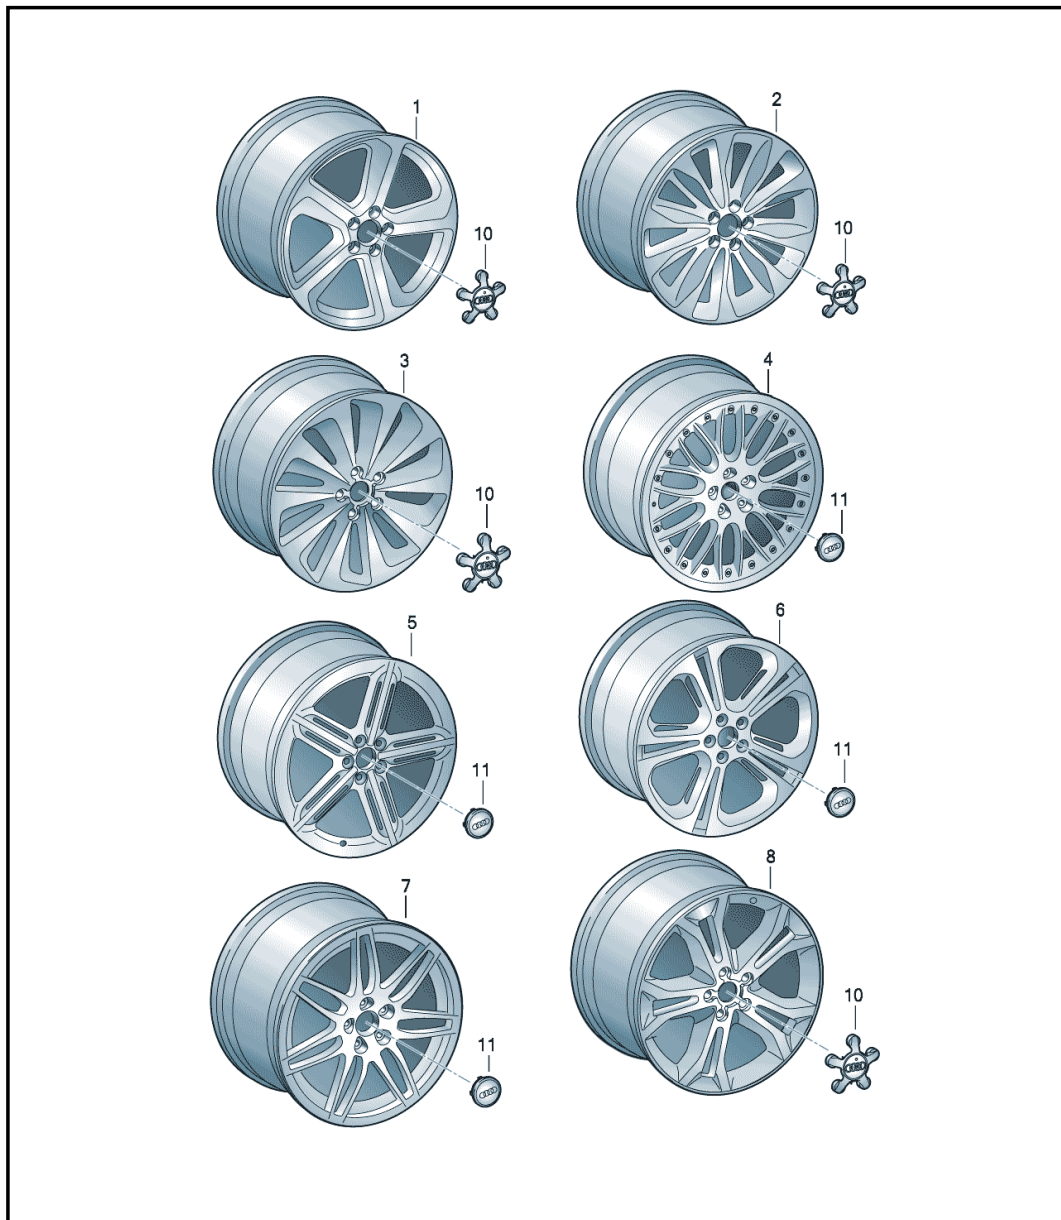

Model	Year	MG	SG	Illustration	Restrictions	UPD	10:27	02.12.2012		ETKA
AQ5	2013	6	01	601-91		941				

Pos	Part Number	Description	Remark	Qty	Model
-		aluminium rim hub cap	20"		
		* please refer to your * vehicle documents and/or * service department catalogue * entitled 'wheels and tyres' * for options of use for * rims and tyres approved * by the manufacturer			
1	8R0 601 025 AF	aluminium rim D >> - 10.12.2012 colour code:	8,5JX20H2 ET33 5/112 4EE	4	PR-F16
(1)	8R0 601 025 BP	aluminium rim D - 10.12.2012>> colour code:	8,5JX20H2 ET33 5/112 4EE	4	PR-F16
3	8R0 601 025 AJ	aluminium rim D >> - 10.12.2012 colour code:	8,5JX20H2 ET33 5/112 4EE	4	PR-CF6
(3)	8R0 601 025 BR	aluminium rim D - 10.12.2012>> colour code:	8,5JX20H2 ET33 5/112 4EE	4	PR-CF6
4	8R0 601 025 M	aluminium rim D >> - 10.12.2012 colour code:	8,5JX20H2 ET33 5/112 8Z8	4	PR-F17
(4)	8R0 601 025 BH	aluminium rim D - 10.12.2012>> colour code:	8,5JX20H2 ET33 5/112 8Z8	4	PR-F17
5	8R0 601 025 N	aluminium rim D >> - 10.12.2012 colour code:	8,5JX20H2 ET33 5/112 1H7	4	PR-F19
(5)	8R0 601 025 BJ	aluminium rim D - 10.12.2012>> colour code:	8,5JX20H2 ET33 5/112 1H7	4	PR-F19
(5)	8R0 601 025 AH	aluminium rim D >> - 10.12.2012 colour code:	8,5JX20H2 ET33 5/112 8AU	4	PR-F15
(5)	8R0 601 025 BG	aluminium rim D - 10.12.2012>> colour code:	8,5JX20H2 ET33 5/112 8AU	4	PR-F15