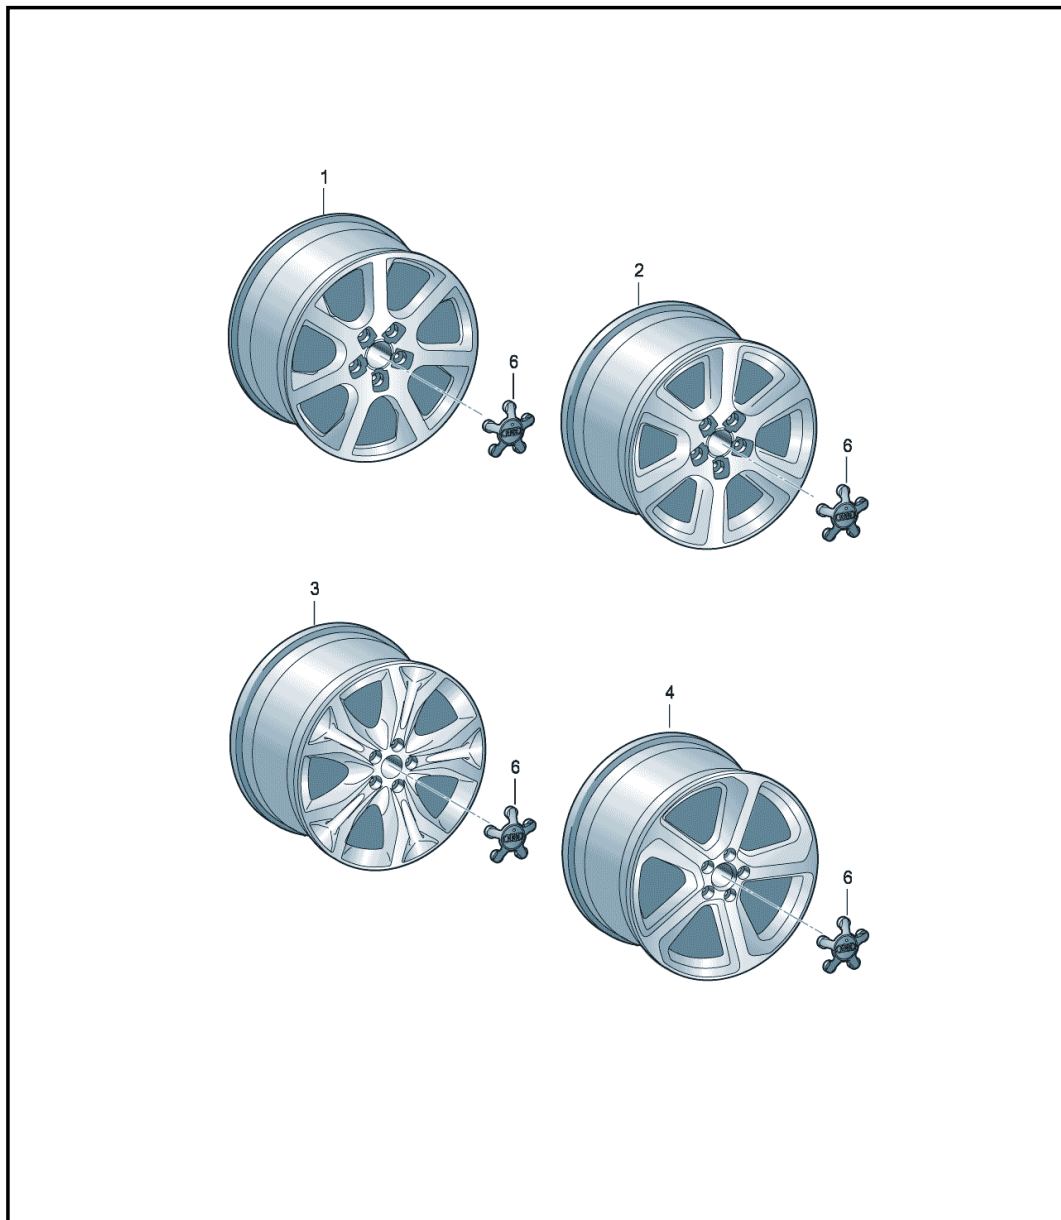

Model	Year	MG	SG	Illustration	Restrictions	UPD	10:25	02.12.2012		ETKA
AQ5	2013	6	01	601-30		941				

Pos	Part Number	Description	Remark	Qty	Model
-		aluminium rim for winter tires hub cap * please refer to your * vehicle documents and/or * service department catalogue * entitled 'wheels and tyres' * for options of use for * rims and tyres approved * by the manufacturer			
1	8R0 601 025 E	aluminium rim for winter tires colour code:	7,0JX17H2 ET37 5/112 8Z8	4	PR-3DF
2	8R0 601 025 S	aluminium rim for winter tires colour code:	7,0JX17H2 ET33 5/112 8Z8	4	PR-7ED
3	8R0 601 025 AL	aluminium rim for winter tires colour code:	7,0JX19H2 ET37 5/112 8Z8	4	PR-2WG
4	8R0 601 025 CA	aluminium rim for winter tires colour code:	8,5JX20H2 ET33 5/112 8Z8	4	PR-2WW
6	8R0 601 165	hub cap		4	PR-3DF, 7ED, 2WG
(6)	4F0 601 165 N	hub cap		4	PR-2WW

Model	Year	MG	SG	Illustration	Restrictions	UPD	10:26	02.12.2012		ETKA
AQ5	2013	6	01	601-70		941				

Pos	Part Number	Description	Remark	Qty	Model
-		aluminium rim hub cap * please refer to your * vehicle documents and/or * service department catalogue * entitled 'wheels and tyres' * for options of use for * rims and tyres approved * by the manufacturer	17"		
1	8R0 601 025 G	aluminium rim D >> - 10.12.2012 colour code:	8,0JX17H2 ET39 5/112 8Z8	4	PR-C4T
(1)	8R0 601 025 BC	aluminium rim D - 10.12.2012>> colour code:	8,0JX17H2 ET39 5/112 8Z8	4	PR-C4T
2	8R0 601 025	aluminium rim D >> - 10.12.2012 colour code:	8,0JX17H2 ET39 5/112 8Z8	4	PR-C4H
(2)	8R0 601 025 BB	aluminium rim D - 10.12.2012>> colour code:	8,0JX17H2 ET39 5/112 8Z8	4	PR-C4H
5	8R0 601 165	hub cap		4	