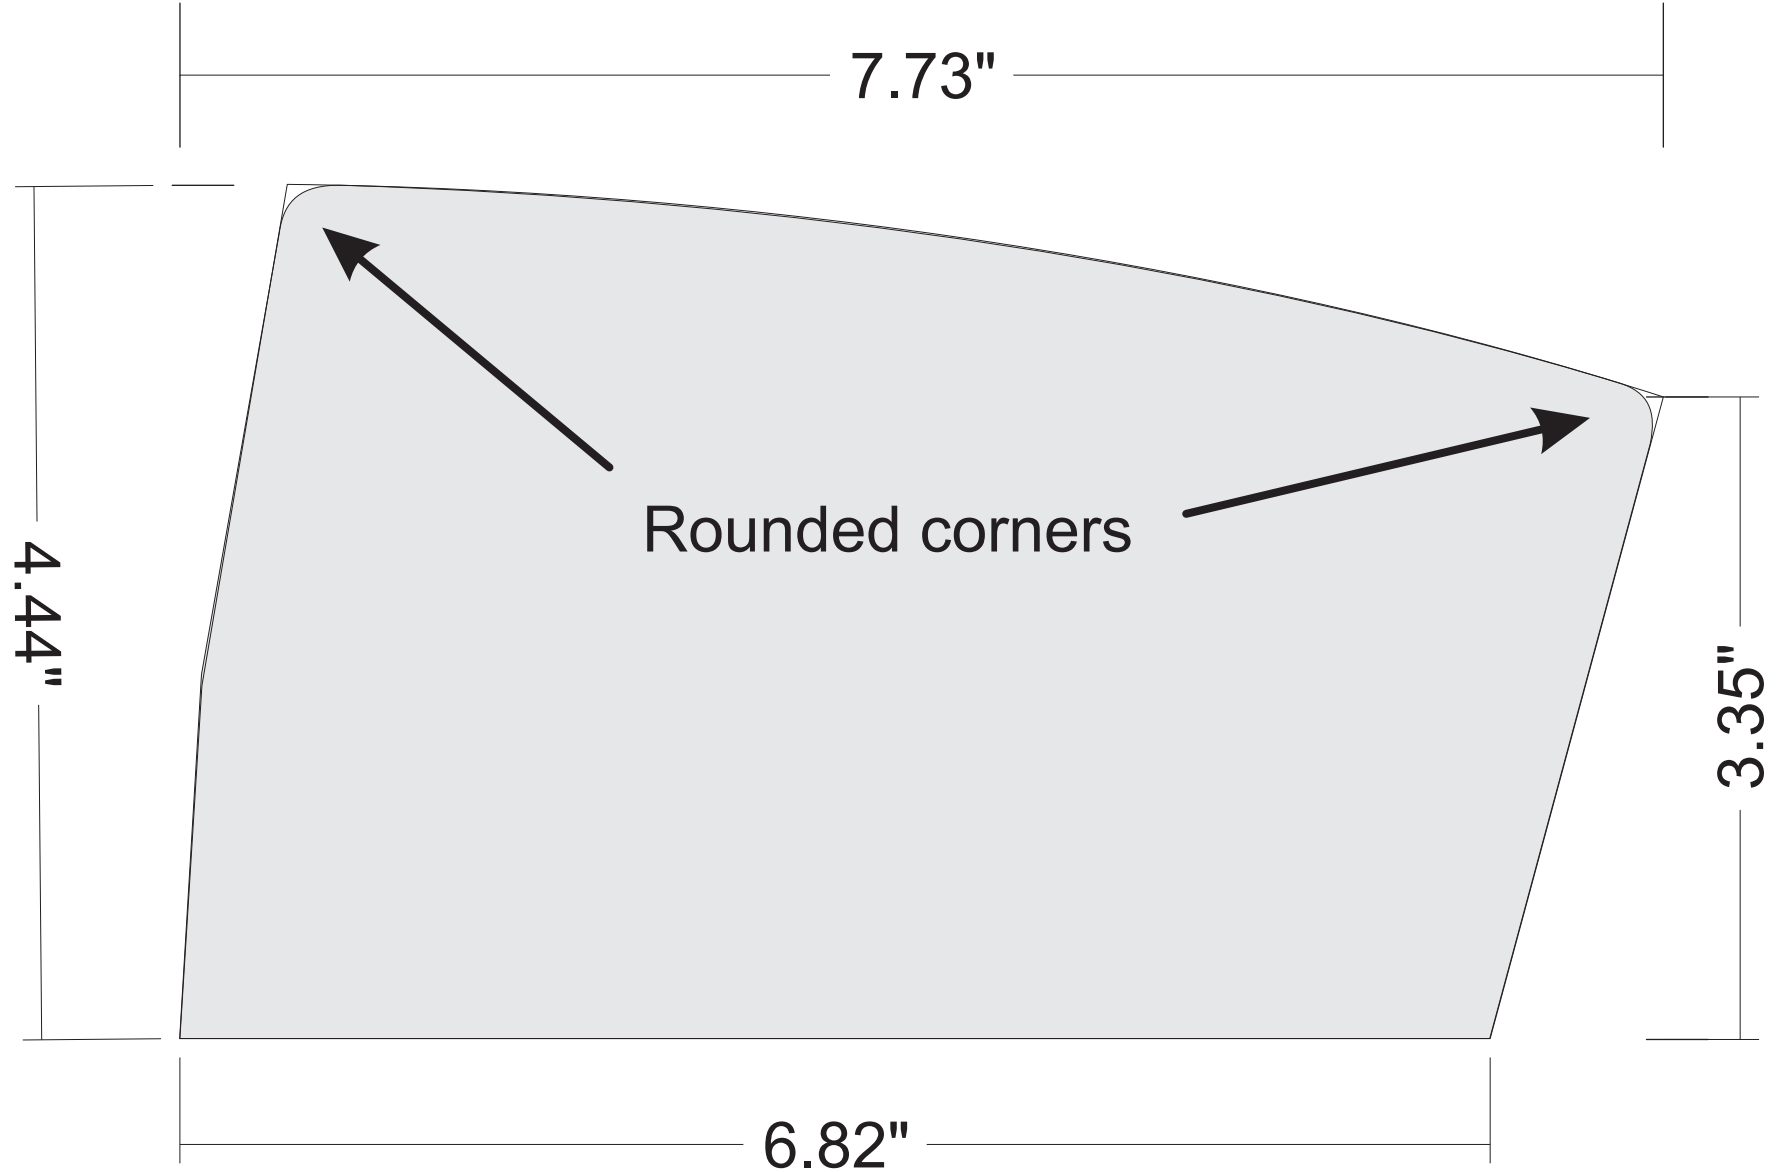

# Heads Up Display masking template for 2020 Audi Q5, top view

# Heads Up Display masking template for 2020 Audi Q5, top view

**Left**

**Right**