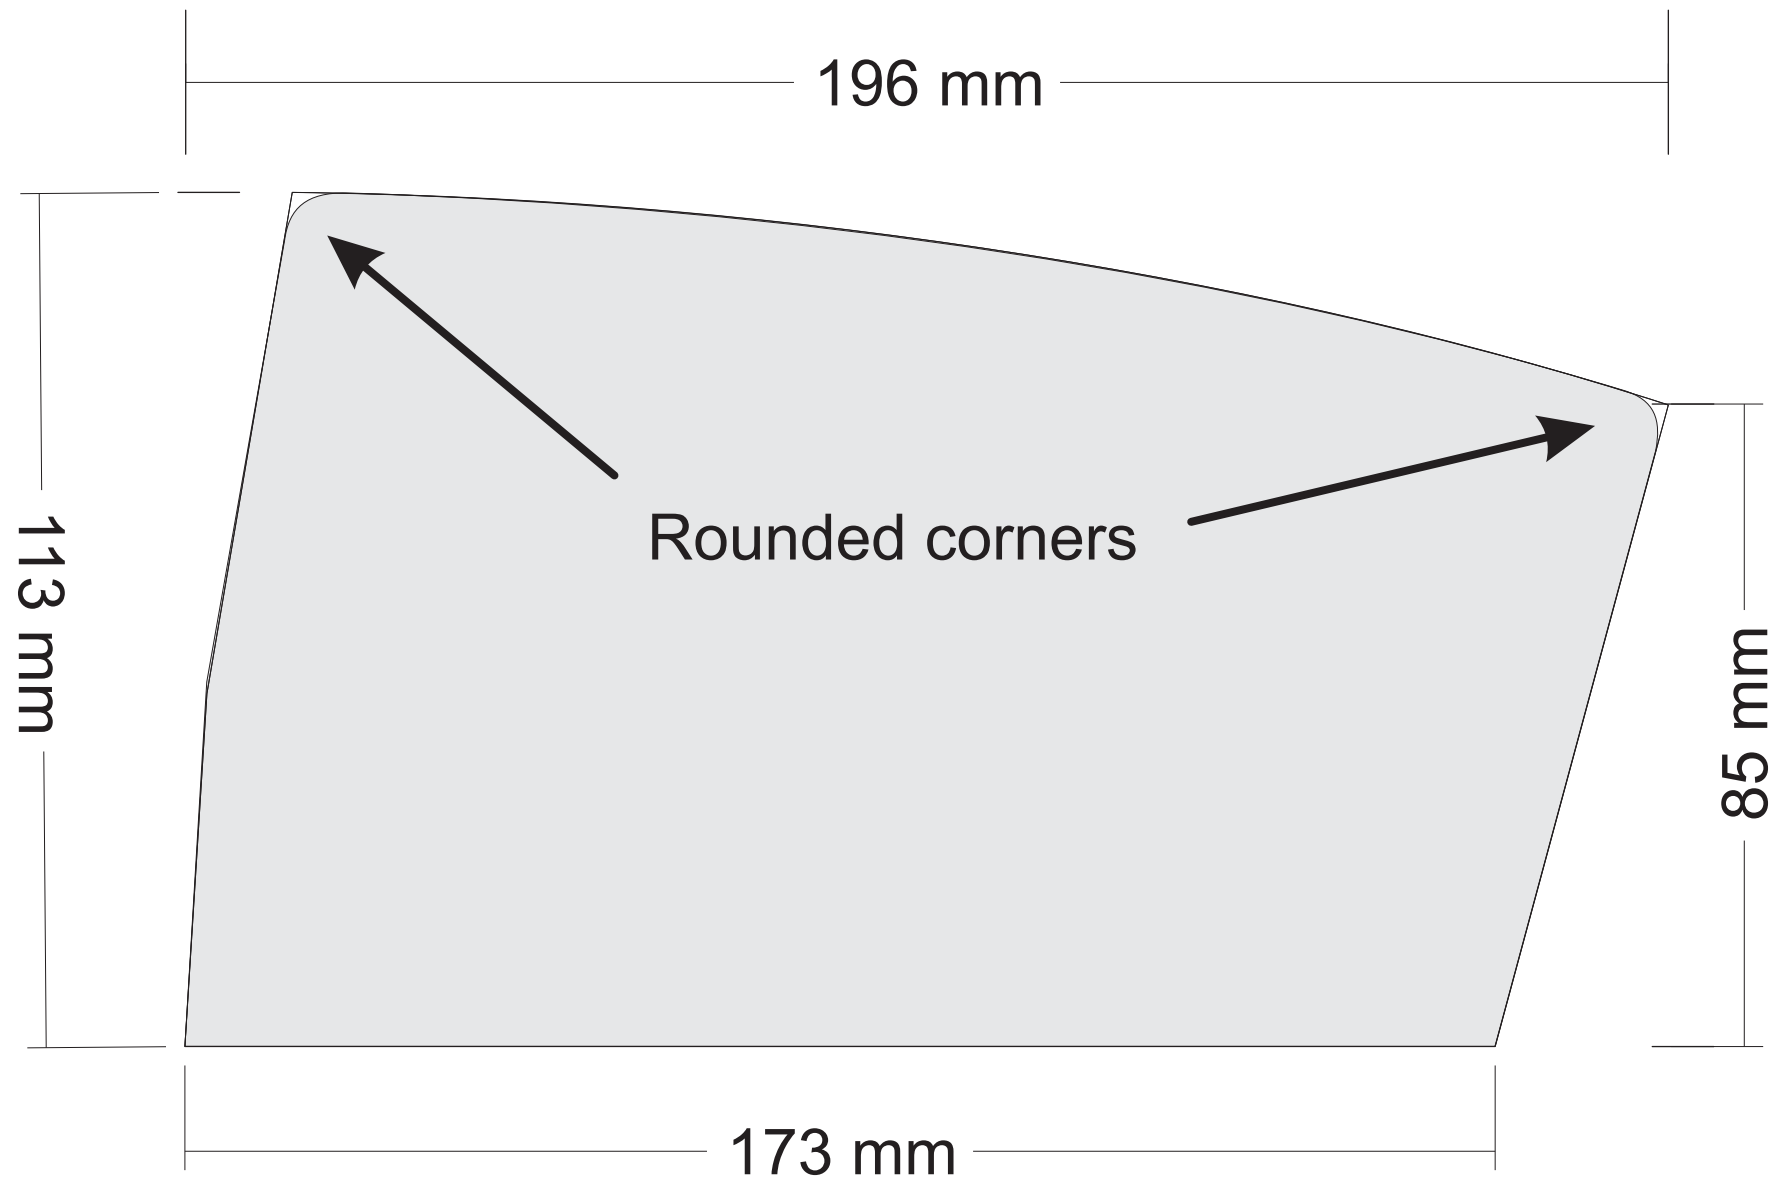

# Heads Up Display masking template for 2020 Audi Q5, top view

# Heads Up Display masking template for 2020 Audi Q5, top view

**Left**

**Right**