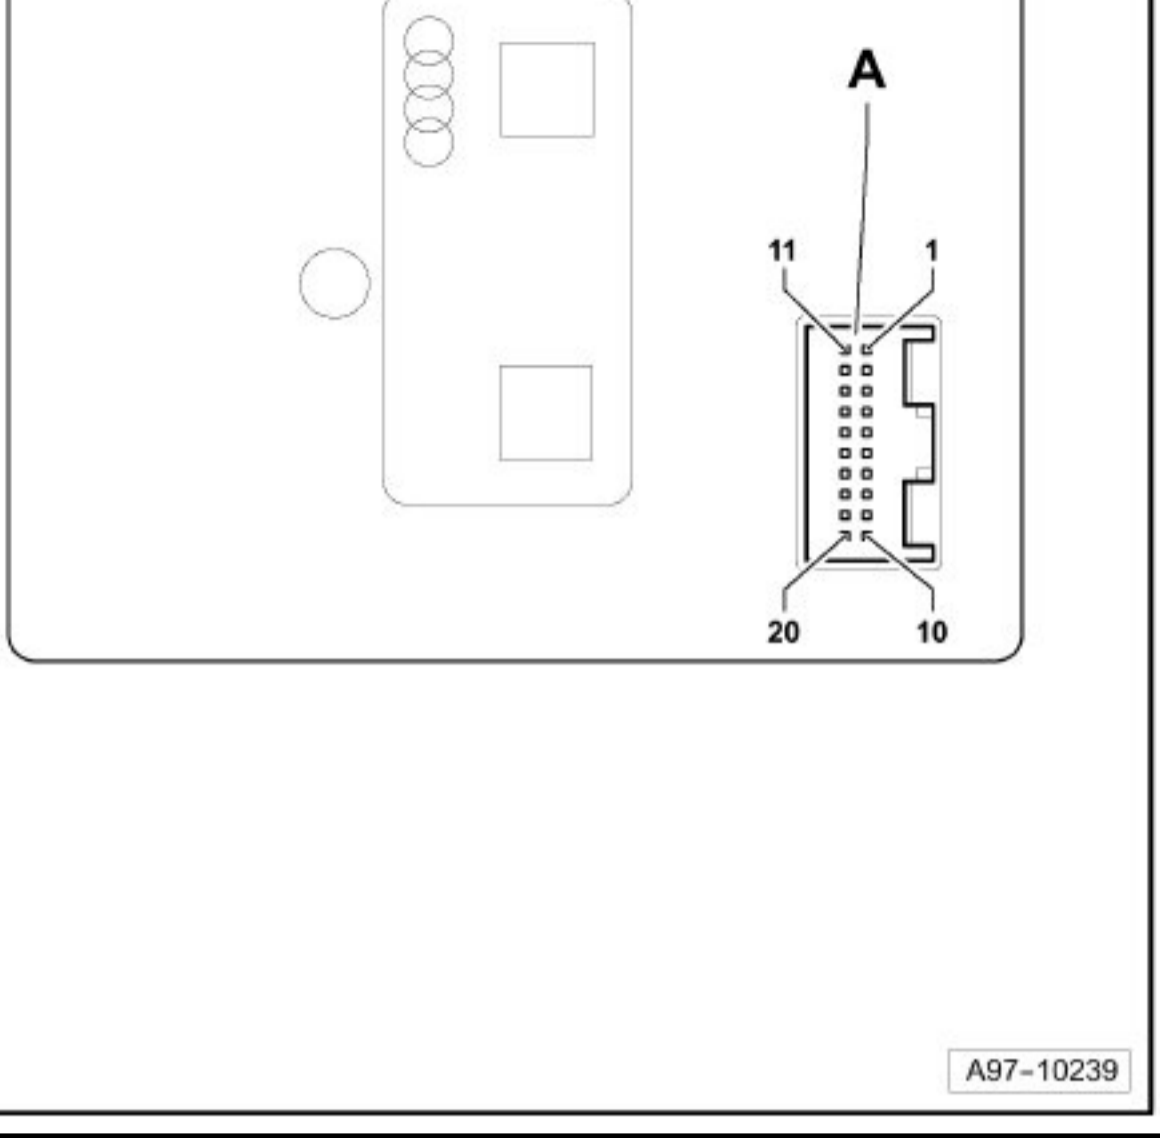

Keyless Access Authorization Antenna Reader -J723-

Control Modules

Keyless Access Authorization Antenna Reader -J723-

Component Location

Behind luggage compartment side trim -4-.

Zoom

Sized for Print

Connector

Zoom

Sized for Print

A - 20-Pin Connector -T20g- , red

Back to overview => [Overview of Control Modules] [See: Locations\Overview Of Control Modules.](#)