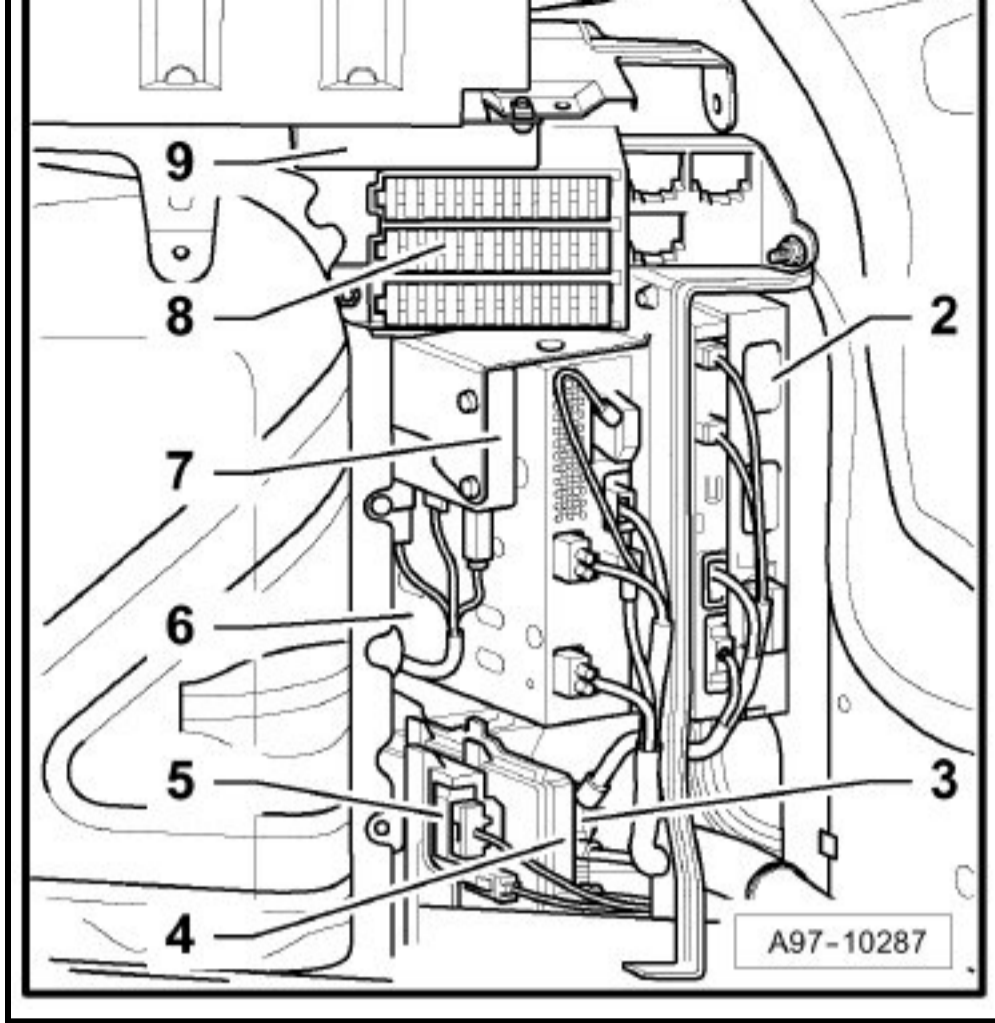

Keyless Access Authorization Antenna Reader -J723-

Control Modules

Keyless Access Authorization Antenna Reader -J723-

Component Location

Behind luggage compartment side trim -4-.

Zoom

Sized for Print

Connector

Zoom

Sized for Print

A - 20-Pin Connector -T20g- , red

Back to overview => [Overview of Control Modules] [See: Locations\Overview Of Control Modules.](#)