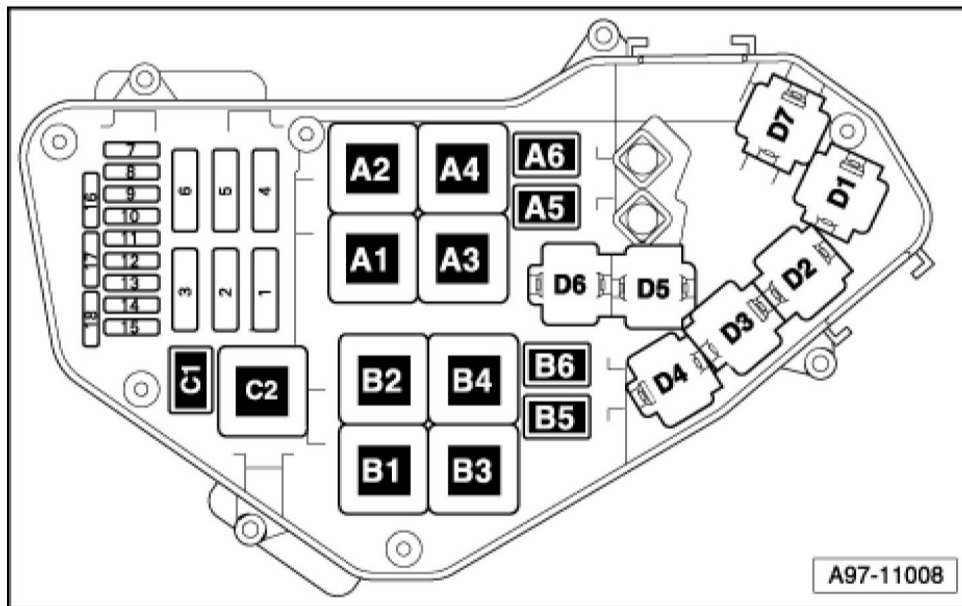

Component Location

Relay/Fuse Panel E-Box

Component Location:

in the left plenum chamber

Fuse Colors

- 60 A blue
- 50 A red
- 40 A orange
- 30 A green
- 25 A white
- 20 A yellow
- 15 A blue
- 10 A red
- 7,5 A brown
- 5 A beige
- 3 A violet