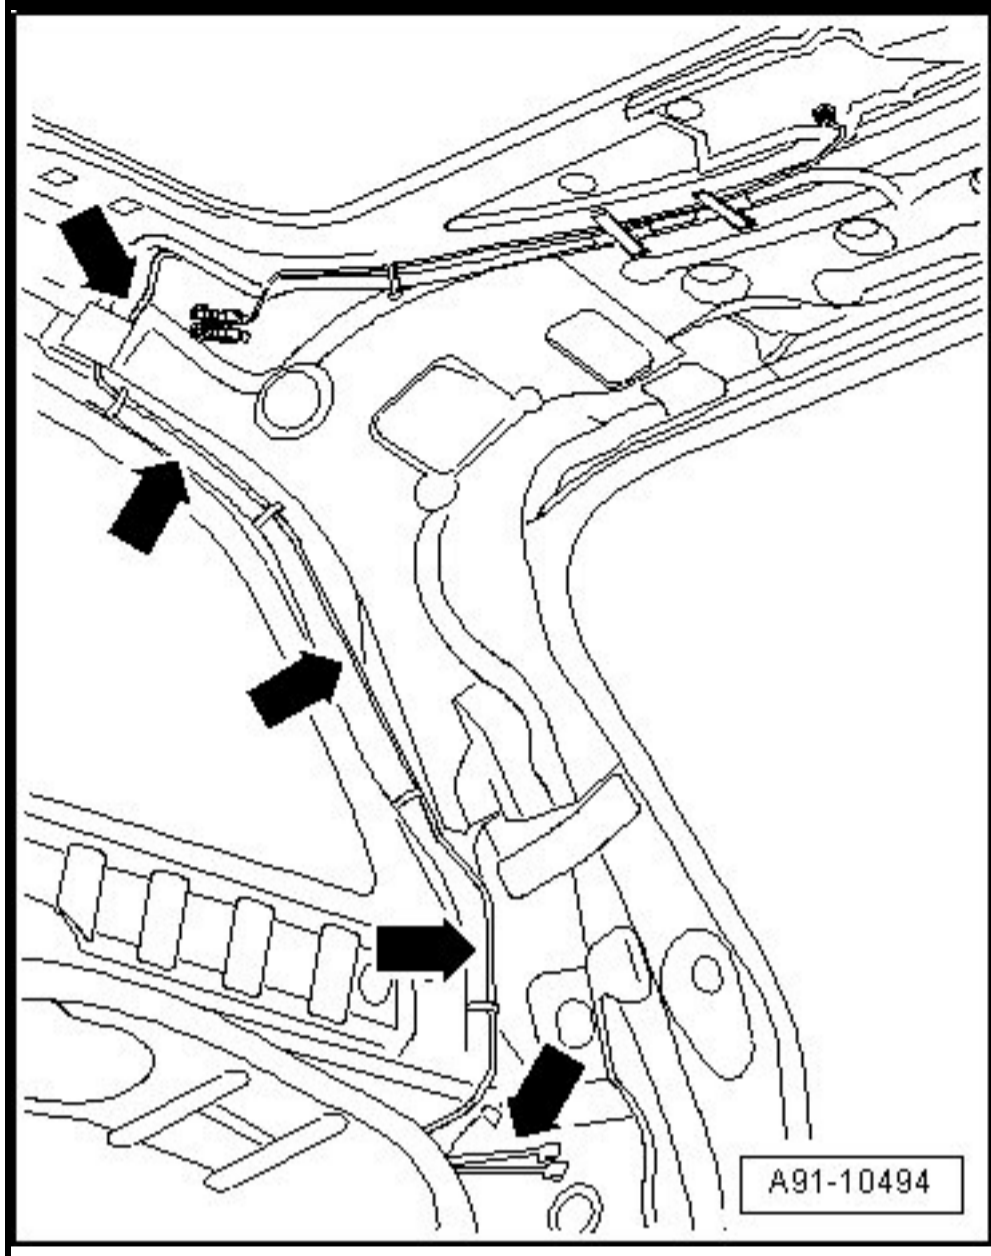

Radio, Telephone, Navigation System Antenna (R52)

Radio, Telephone, Navigation System Antenna (R52)

The GPS/GSM antenna wires are attached to the D-pillar, top right. The Ter/Sat antenna wires are routed along the D-pillar up to the satellite radio (R146).

- Turn off all electrical consumers.
- Remove the key.

Removing

- Remove the right luggage compartment trim panel..
- Remove the D-pillar right trim..
- Lower the back end of the headliner..
- Disconnect harness connectors - **4** - and - **5** - of antenna wires - **3** - in retainer.

Zoom

Sized for Print

- Unclip antenna wires - **arrows** - to Satellite Radio (R146).

Zoom

Sized for Print

- Remove nut - 2 -.

Zoom

Sized for Print

Component location overview for tightening specification and installation instructions refer to => [[Antenna System Component Location Overview](#)] [See: Diagrams\Antennas and Connector Assignments\Antenna System Component Location Overview.](#)