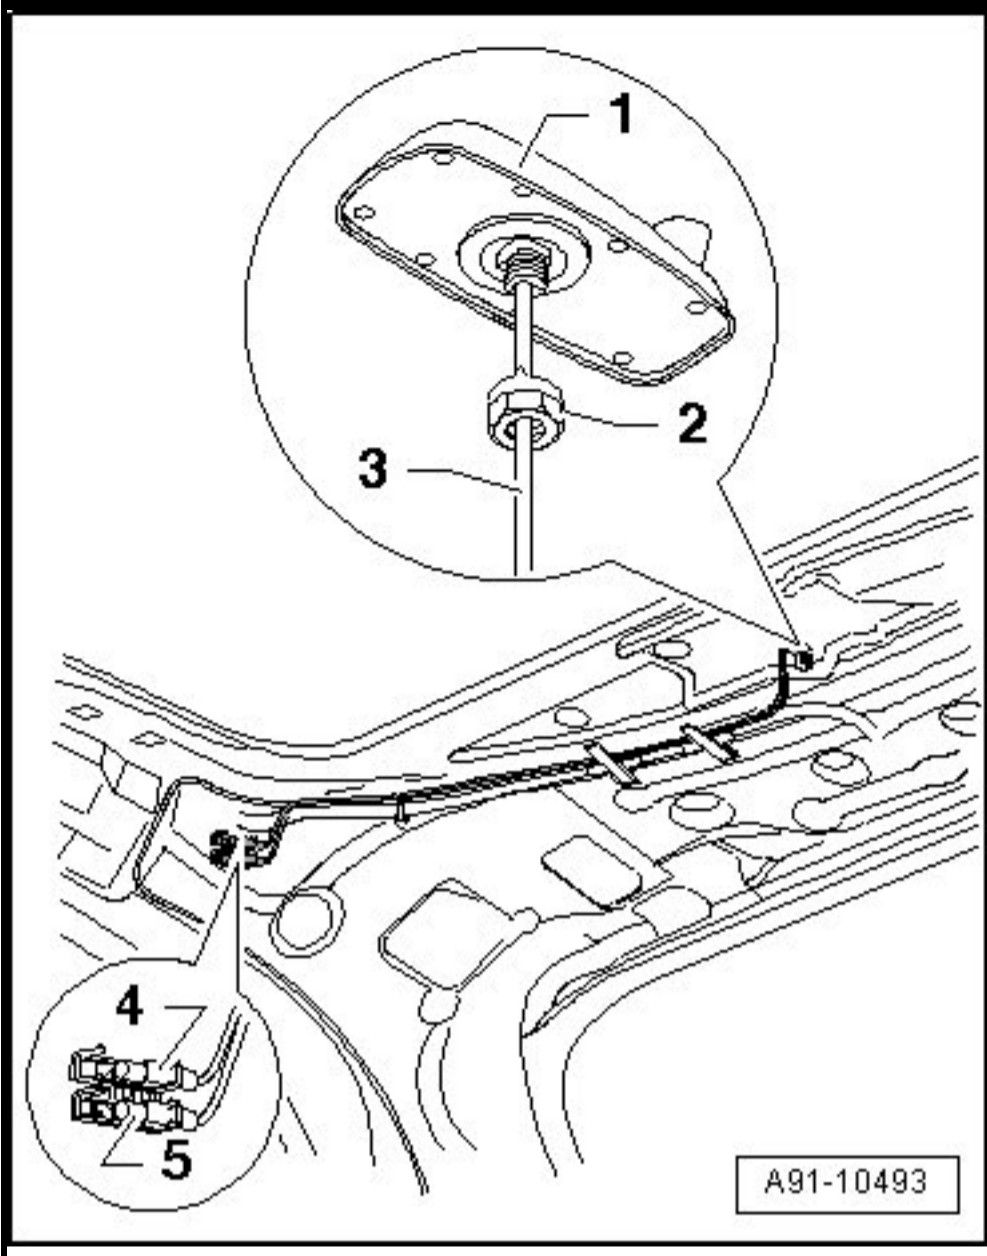

- Turn off all electrical consumers.
- Remove the key.

Removing

- Remove the right luggage compartment trim panel..
- Remove the D-pillar right trim..
- Lower the back end of the headliner..
- Disconnect harness connectors - **4** - and - **5** - of antenna wires - **3** - in retainer.

Zoom

Sized for Print

- Unclip antenna wires - **arrows** - to Satellite Radio (R146).

Zoom

Sized for Print

- Remove nut - 2 -.

Zoom

Sized for Print

- Remove Radio, Telephone, [Navigation System](#) Antenna - **1** - upward from roof.

Installing

- Guide in antenna wires - **3** - and carefully attach Radio, Telephone, [Navigation System](#) Antenna - **1** - on the roof.

Component location overview for tightening specification and installation instructions refer to => [[Antenna System Component Location Overview](#)] [See: Diagrams\Antennas and Connector Assignments\Antenna System Component Location Overview.](#)