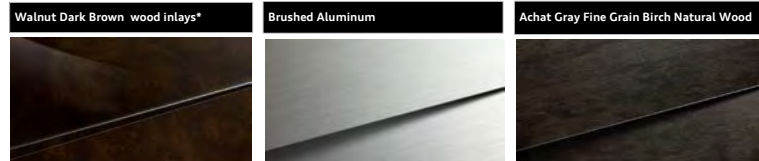

Normal Seats with Leather Seating Surfaces Individual Contour Seats with Valcona Leather (req. 917)				Valcona Leather S Sport Seat (req. PFM)		
		Black FZ	Nougat Brown VB	Flint Gray IX	Atlas Beige IZ	Black w/ Black stitching QE	Black w/ Korso Red stitching CI	Lunar Silver w/ Dark Silver stitching QA
EXTERIOR COLOR / CODE								
	Brilliant Black A2A2	X	X	X	X	X	X	X
	Daytona Gray pearl effect 6Y6Y (req. PFM)	-	-	-	-	X	X	X
	Florett Silver metallic L5L5	X	X	X	X	X	X	X
	Glacier White metallic 2Y2Y	X	X	X	X	X	X	X
	Ibis White T9T9	X	X	X	X	X	X	X
	Java Brown metallic 0Y0Y (n/a with PFM)	X	X	X	X	-	-	-
	Matador Red metallic T7T7 (n/a with PFM)	X	X	X	X	-	-	-
	Misano Red pearl effect N9N9 (req. PFM)	-	-	-	-	X	X	X
	Moonlight Blue metallic W1W1	X	X	X	X	X	X	X
	Mythos Black metallic 0E0E	X	X	X	X	X	X	X
	Tornado Gray metallic Q2Q2	X	X	X	X	X	X	X

INTERIOR COMPONENT OPTIONS

SEATS	CARPETING	STANDARD DECORATIVE INLAYS	UPPER / LOWER DASH	HEADLINER
Black - FZ	Black	Walnut Dark Brown	Black / Black	Moon Silver
Nougat Brown - VB	Black	Walnut Dark Brown	Black / Black	Moon Silver
Flint Gray - IX	Granite Gray	Walnut Dark Brown	Granite Gray / Flint Gray	Moon Silver
Atlas Beige - IZ	Atlas Beige	Walnut Dark Brown	Moor Brown / Atlas Beige	Atlas Beige
S Sport Seat - Black w/ Black stitching - QE	Black	Brushed Aluminum	Black / Black	Black
S Sport Seat - Black w/ Korso Red stitching - CI	Black	Brushed Aluminum	Black / Black	Black
S Sport Seat - Lunar Silver w/ Dark Silver stitching - QA	Black	Brushed Aluminum	Black / Black	Black

WHEELS

18" 10-V-spoke-design wheels with 245/45 all-season tires*

19" Audi Sport 10-spoke design wheels with 255/40 all-season tires

19" 10-spoke, Titanium matte finish wheels with all-season tires

20" 5-arm-Star-design, black wheels with 255/35 summer tires

20" 5-double-spoke wheels, Titanium matte with 255/35 summer tires

*Denotes Standard inlays and wheels for selected model