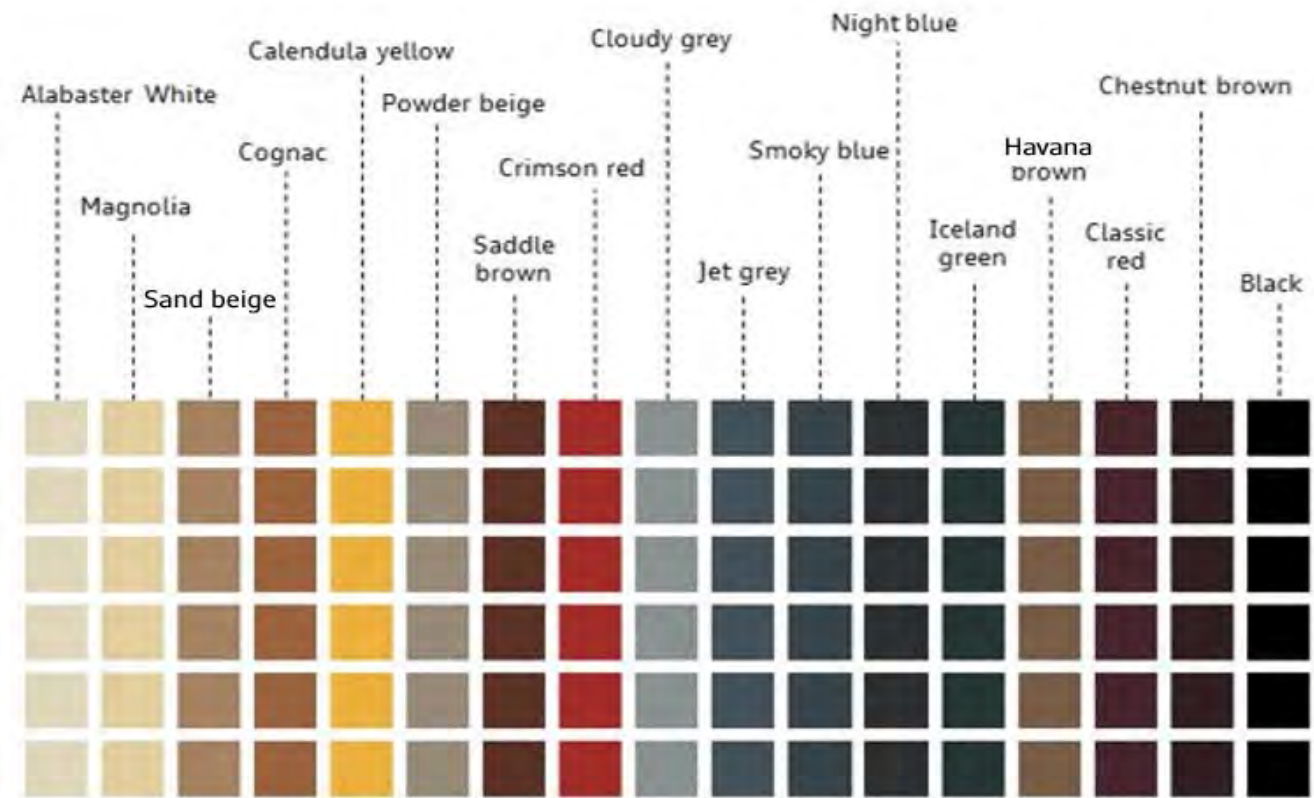

## Portfolio of colors for Contrast Stitching: