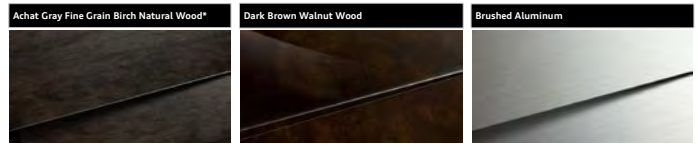

INTERIOR COMPONENT OPTIONS					
SEATS	CARPETING	STANDARD DECORATIVE INLAYS		UPPER / LOWER DASH	HEADLINER
Black - FZ	Black	Achat Gray Fine Grain Birch Natural Wood		Black / Black	Moon Silver
Nougat Brown - VB	Black	Achat Gray Fine Grain Birch Natural Wood		Black / Black	Moon Silver
Flint Gray - IX	Granite Gray	Achat Gray Fine Grain Birch Natural Wood		Granite Gray / Flint Gray	Moon Silver
Atlas Beige / Light Carpet - IZ	Atlas Beige	Achat Gray Fine Grain Birch Natural Wood		Moor Brown / Atlas Beige	Atlas Beige
Atlas Beige / Dark Carpet - IY	Moor Brown	Achat Gray Fine Grain Birch Natural Wood		Moor Brown / Atlas Beige	Atlas Beige
S Sport Seat - Black w/ Black stitching - QE	Black	Brushed Aluminum		Black / Black	Black
S Sport Seat - Black w/ Korso Red stitching - CI	Black	Brushed Aluminum		Black / Black	Black
S Sport Seat - Lunar Silver w/ Dark Silver stitching - QA	Black	Brushed Aluminum		Black / Black	Black