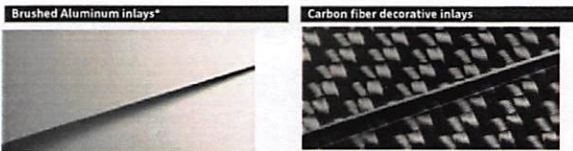

ISSUE DATE:
REVISED DATE:

RETURN TO TABLE OF CONTENTS

2019 TTS Coupe - Exterior & Interior

Leather/Alcantara		Fine Nappa Leather Seats	
Fine Nappa Leather (req. 902)		(req. 902 or WDB)	(req. WDB)
Black XG	Rotor Gray OB	Express Red OH	Black with Red stitching TG
IMAGE COMING SOON	IMAGE COMING SOON	IMAGE COMING SOON	IMAGE COMING SOON

INTERIOR COMPONENT OPTIONS

SEATS	CARPETING	STANDARD INLAYS	UPPER & LOWER DASH	HEADLINER
BLACK - XG	Black	Brushed Aluminum matte	Black / Black	Black
ROTOR GRAY - OB	Black	Brushed Aluminum matte	Black / Black	Black
EXPRESS RED - OH	Black	Brushed Aluminum matte	Black / Black	Black
BLACK W/ RED STITCHING - TG	Black	Brushed Aluminum matte	Black / Black	Black